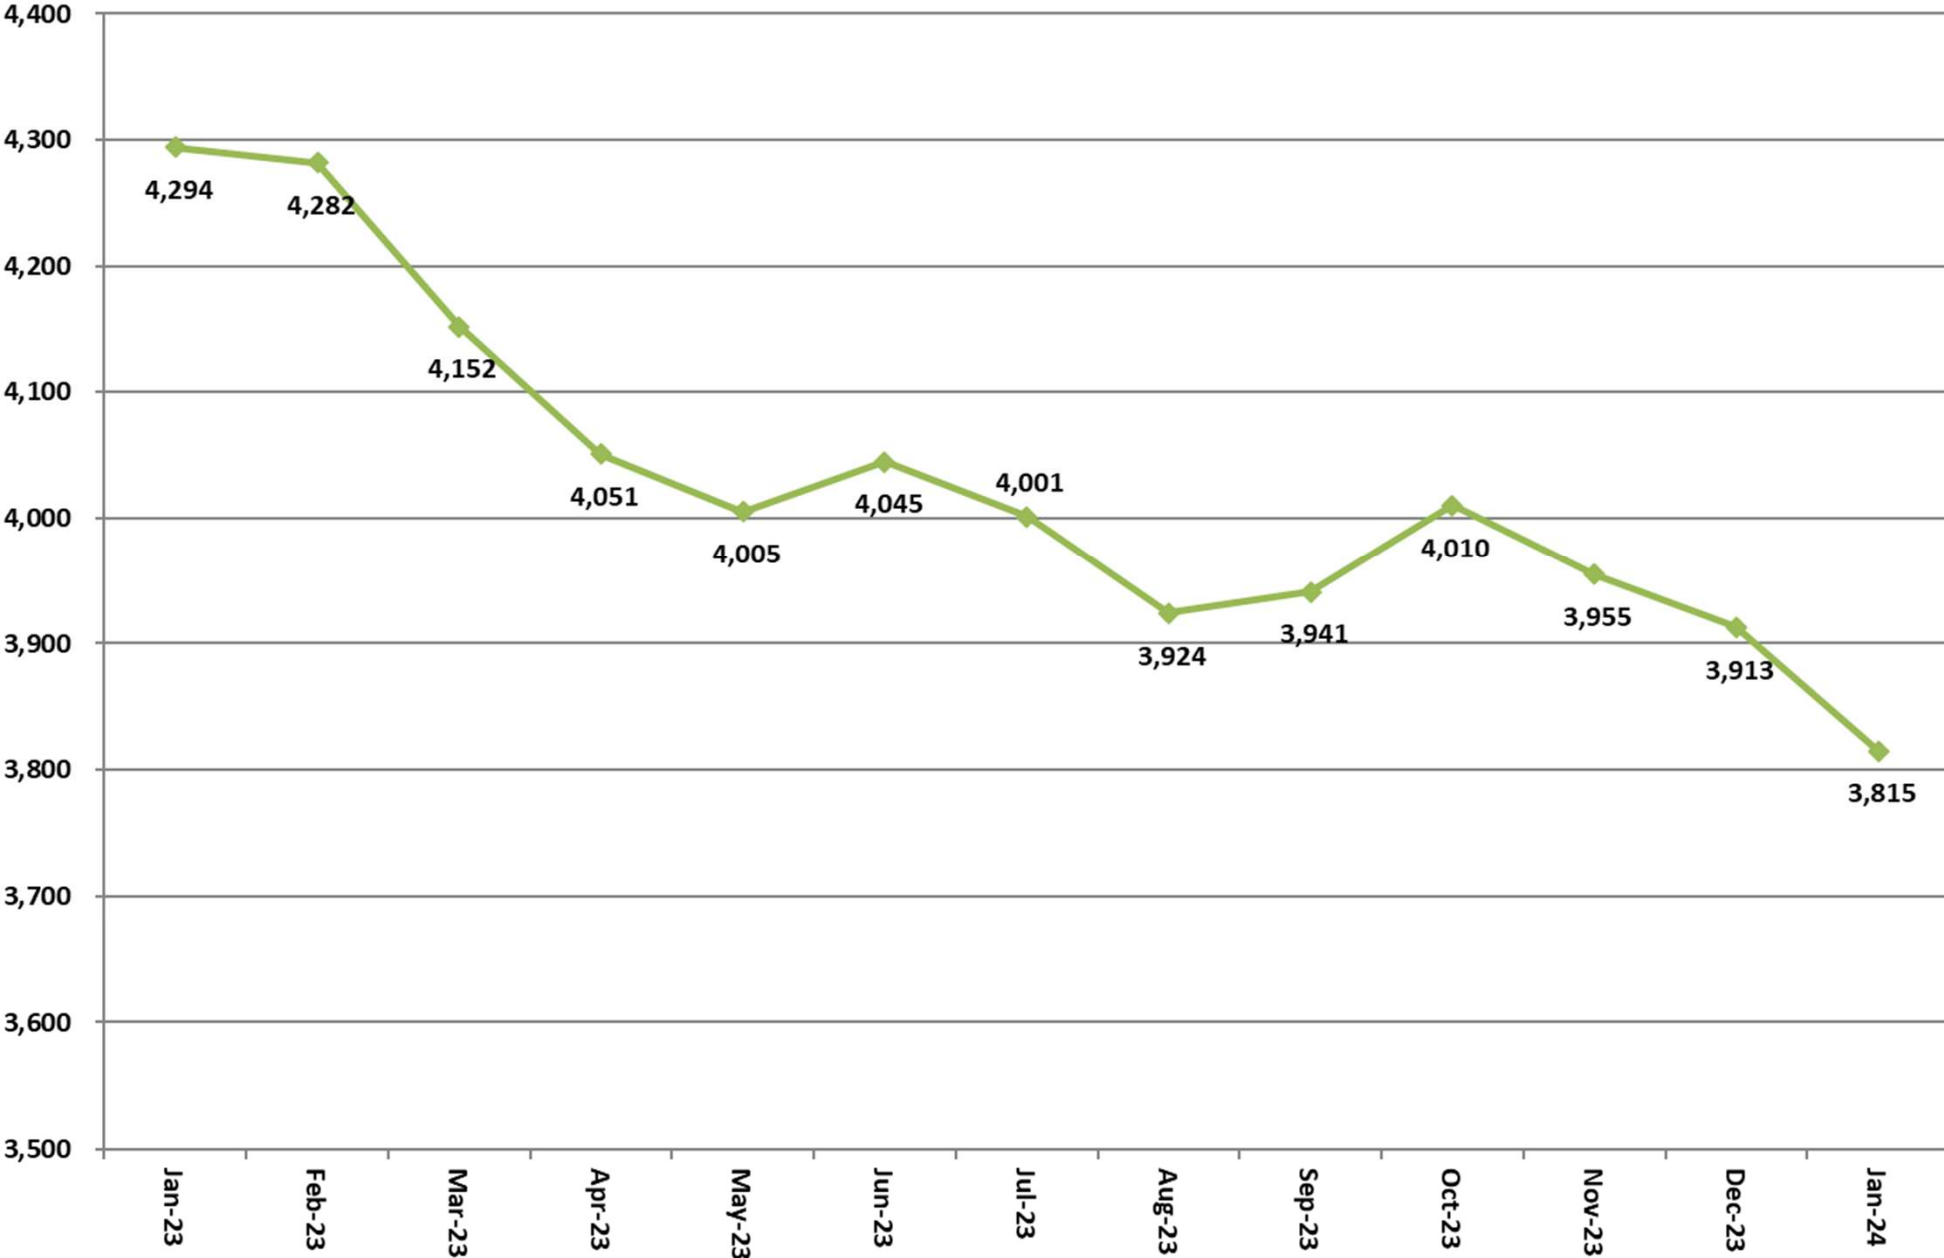

Class D Program

January 15, 2023 to January 15, 2024