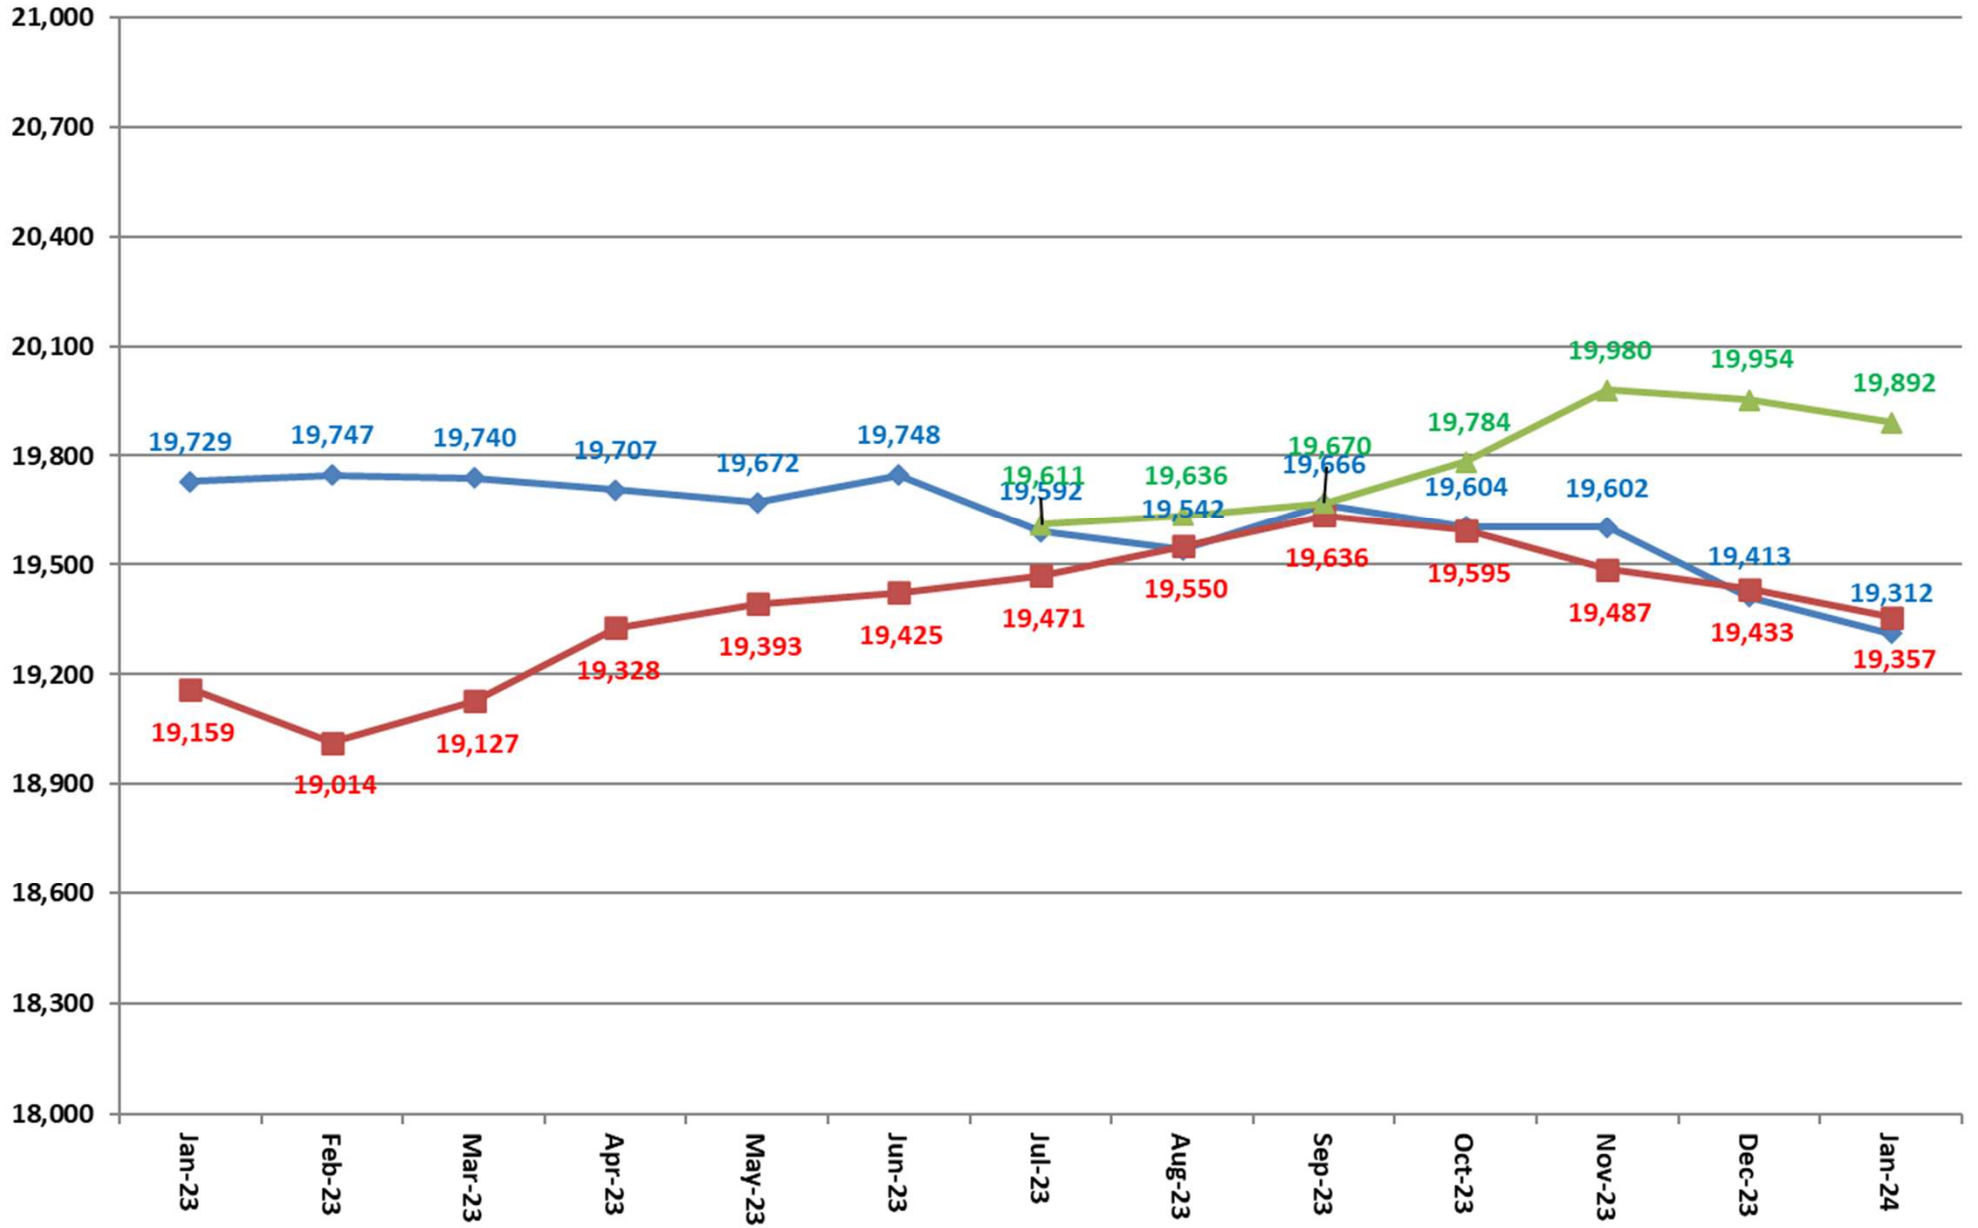

## Inmate Population between January 15, 2023 to January 15, 2024

- ◆ Grand Total Actual Inmates
- 22-24 Consensus Forecast
- ▲ 24-26 Consensus Forecast

# Total Institutional Daily Count January 15, 2023 to January 15, 2024

## January 15, 2023 to January 15, 2024