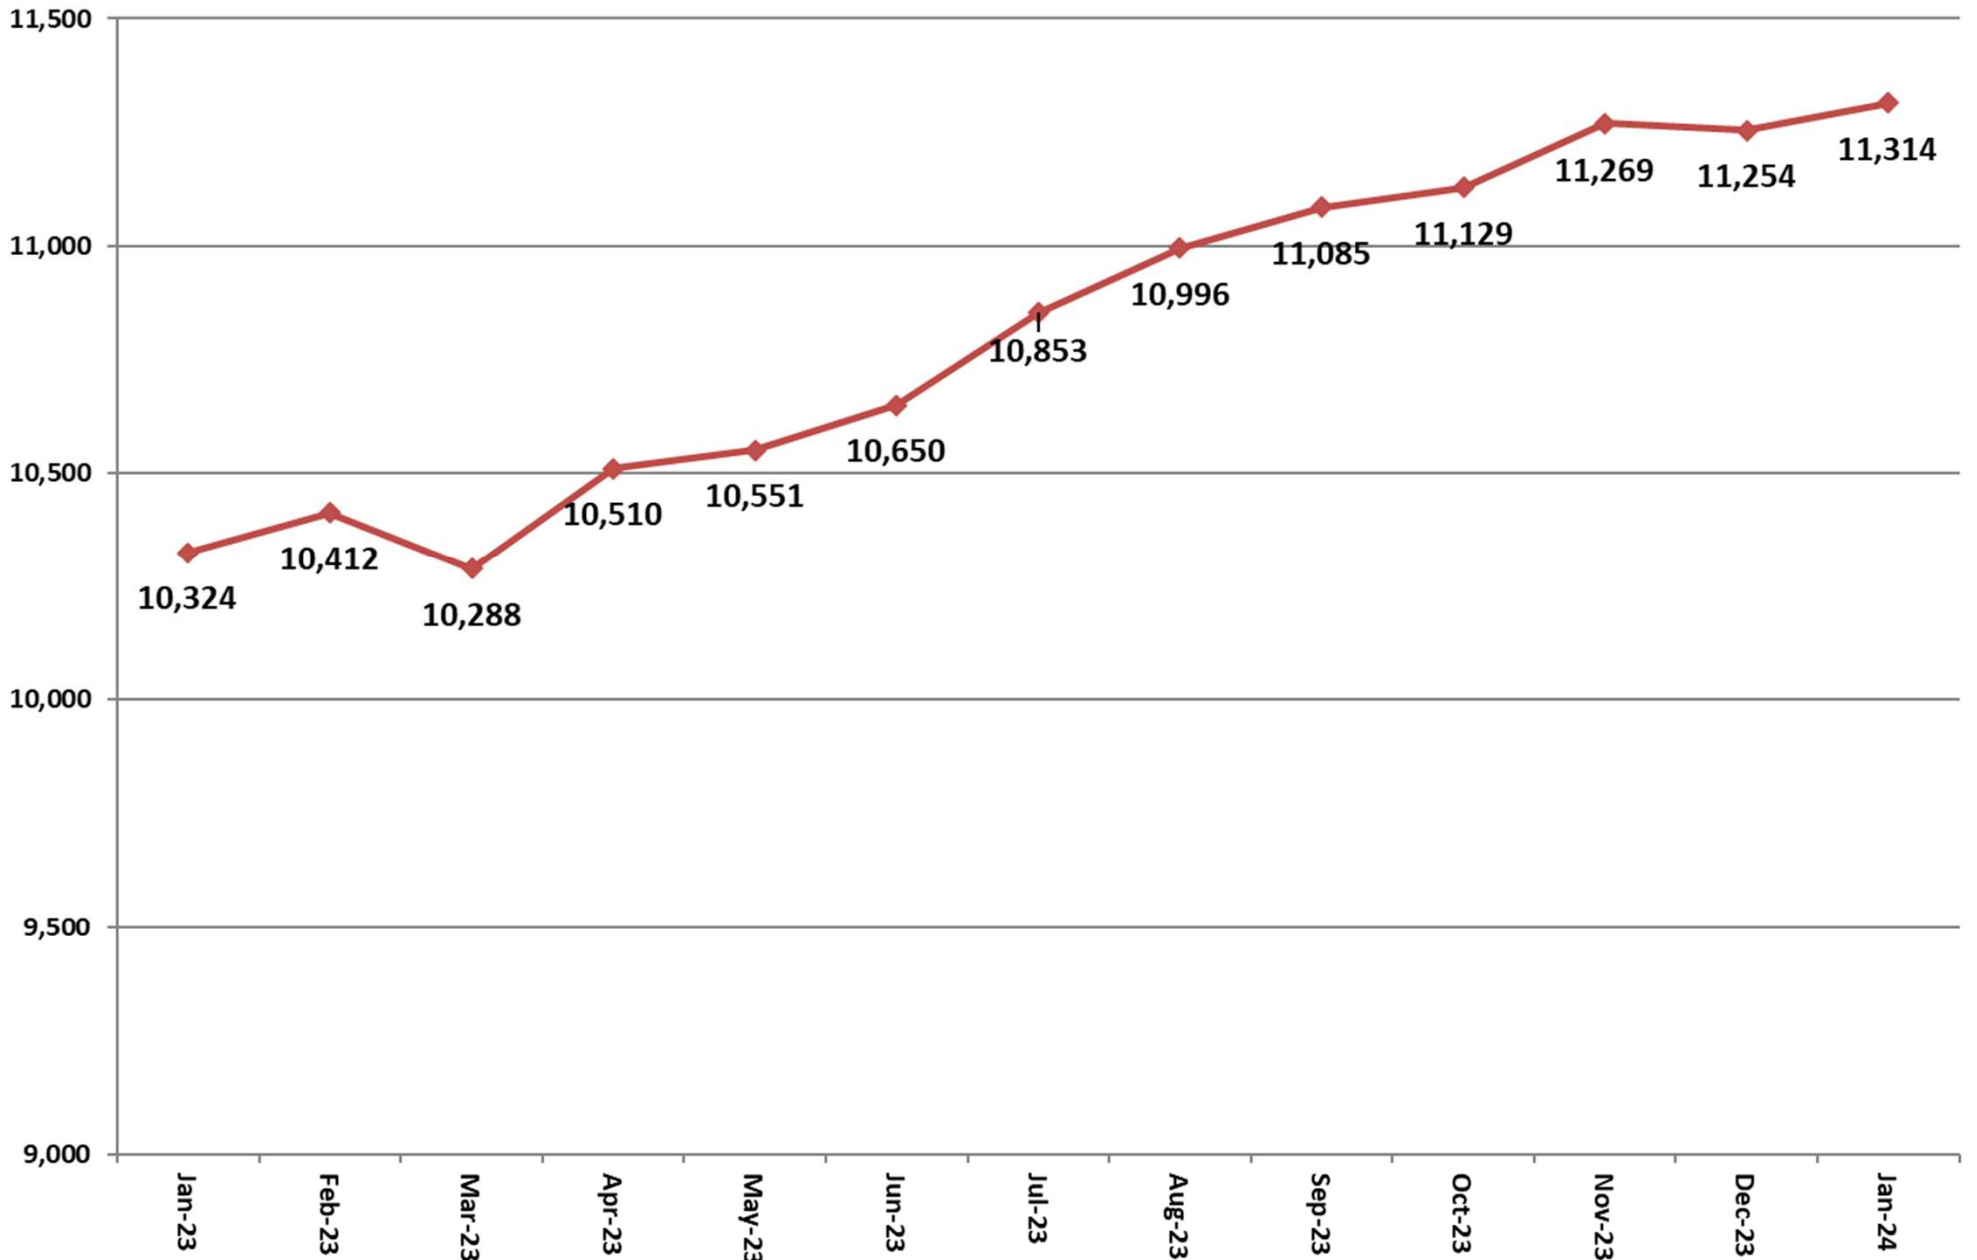

## Inmate Population between January 15, 2023 to January 15, 2024

- ◆ Grand Total Actual Inmates
- 22-24 Consensus Forecast
- ▲ 24-26 Consensus Forecast

# Total Institutional Daily Count January 15, 2023 to January 15, 2024

## January 15, 2023 to January 15, 2024