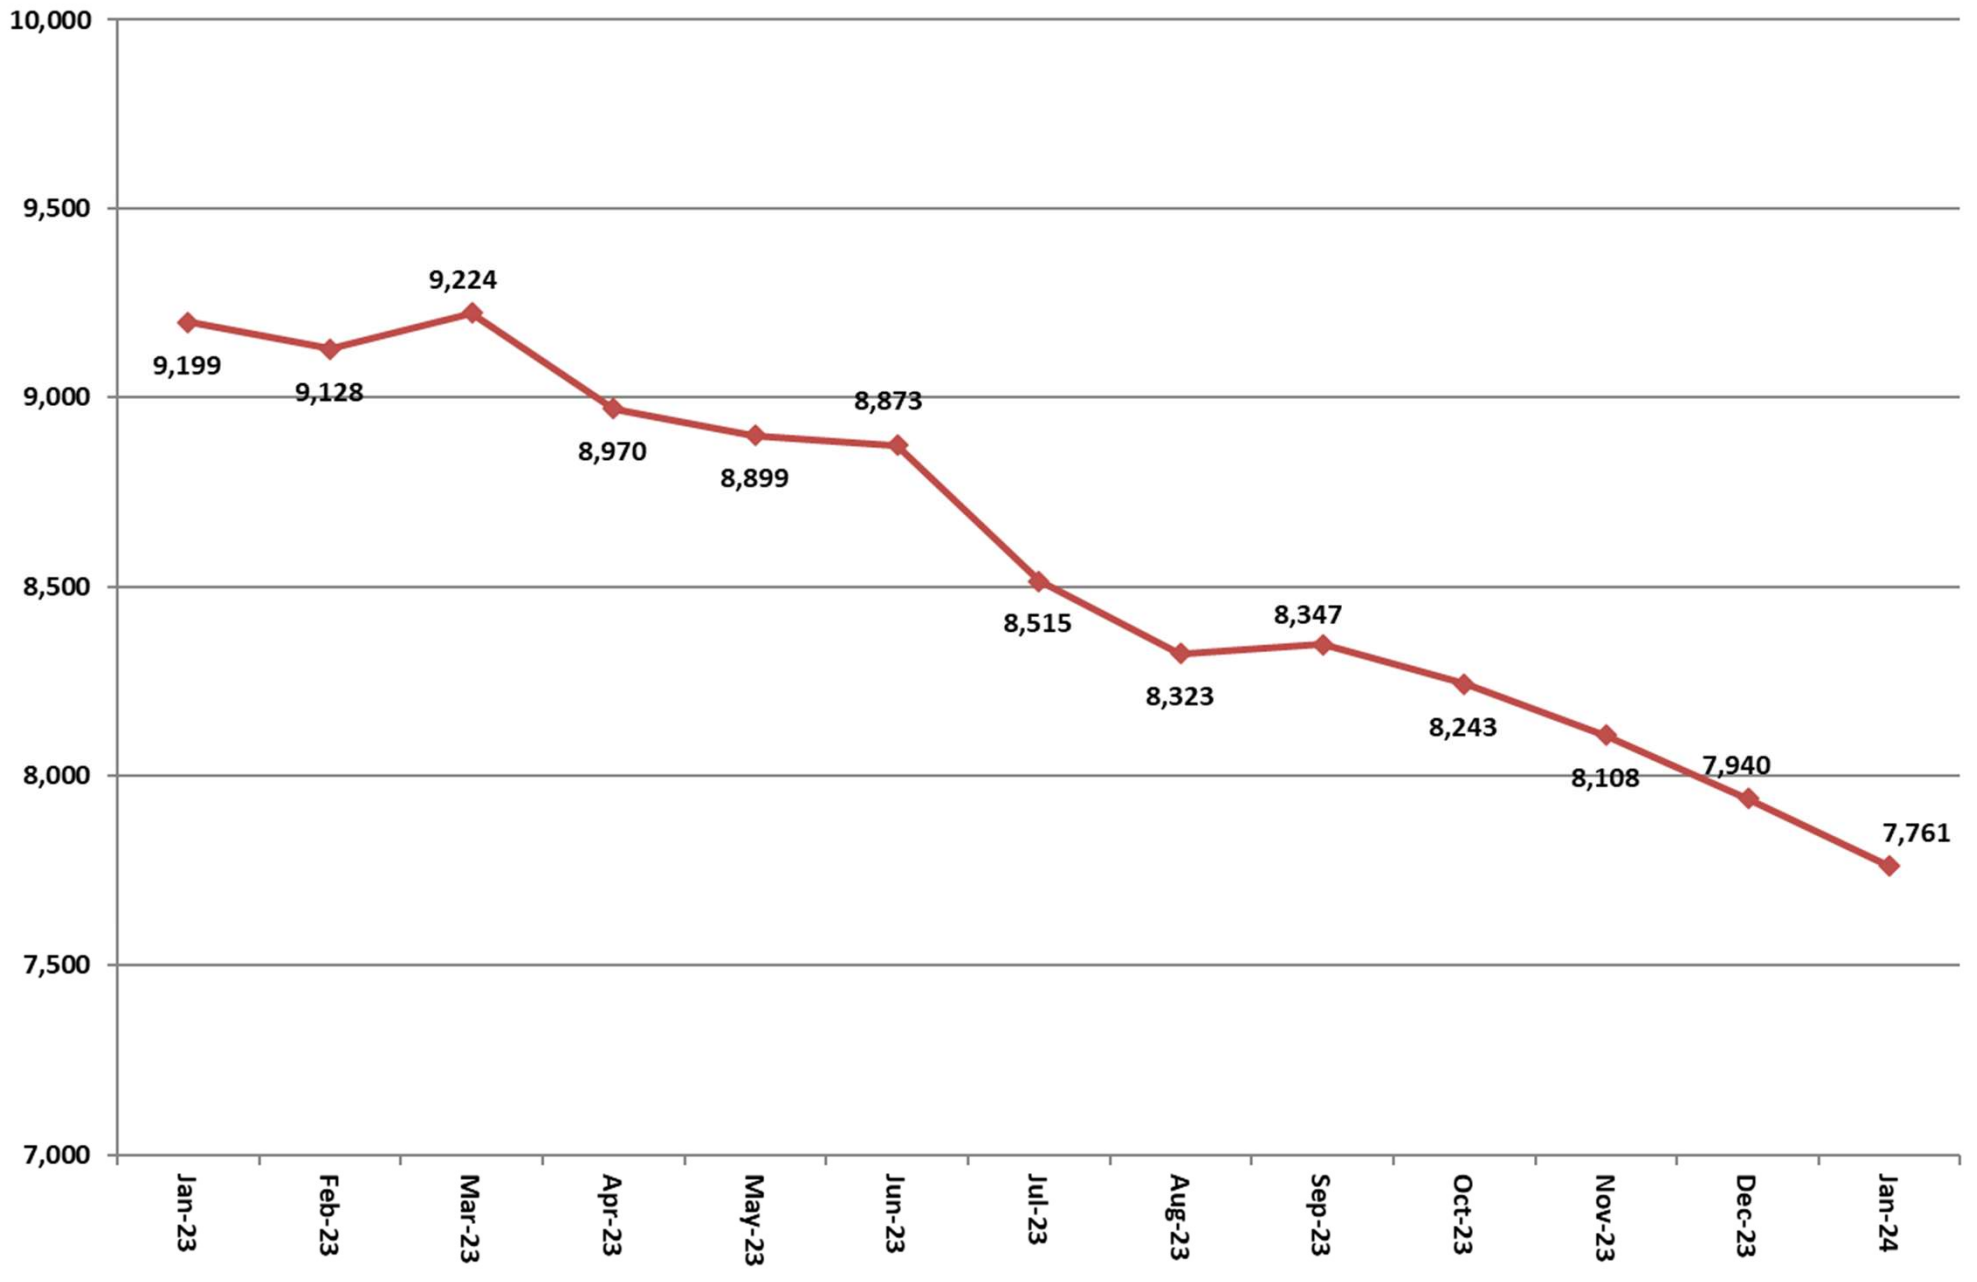

## Inmate Population between January 15, 2023 to January 15, 2024

- ◆ Grand Total Actual Inmates
- 22-24 Consensus Forecast
- ▲ 24-26 Consensus Forecast

# Total Institutional Daily Count January 15, 2023 to January 15, 2024

## January 15, 2023 to January 15, 2024