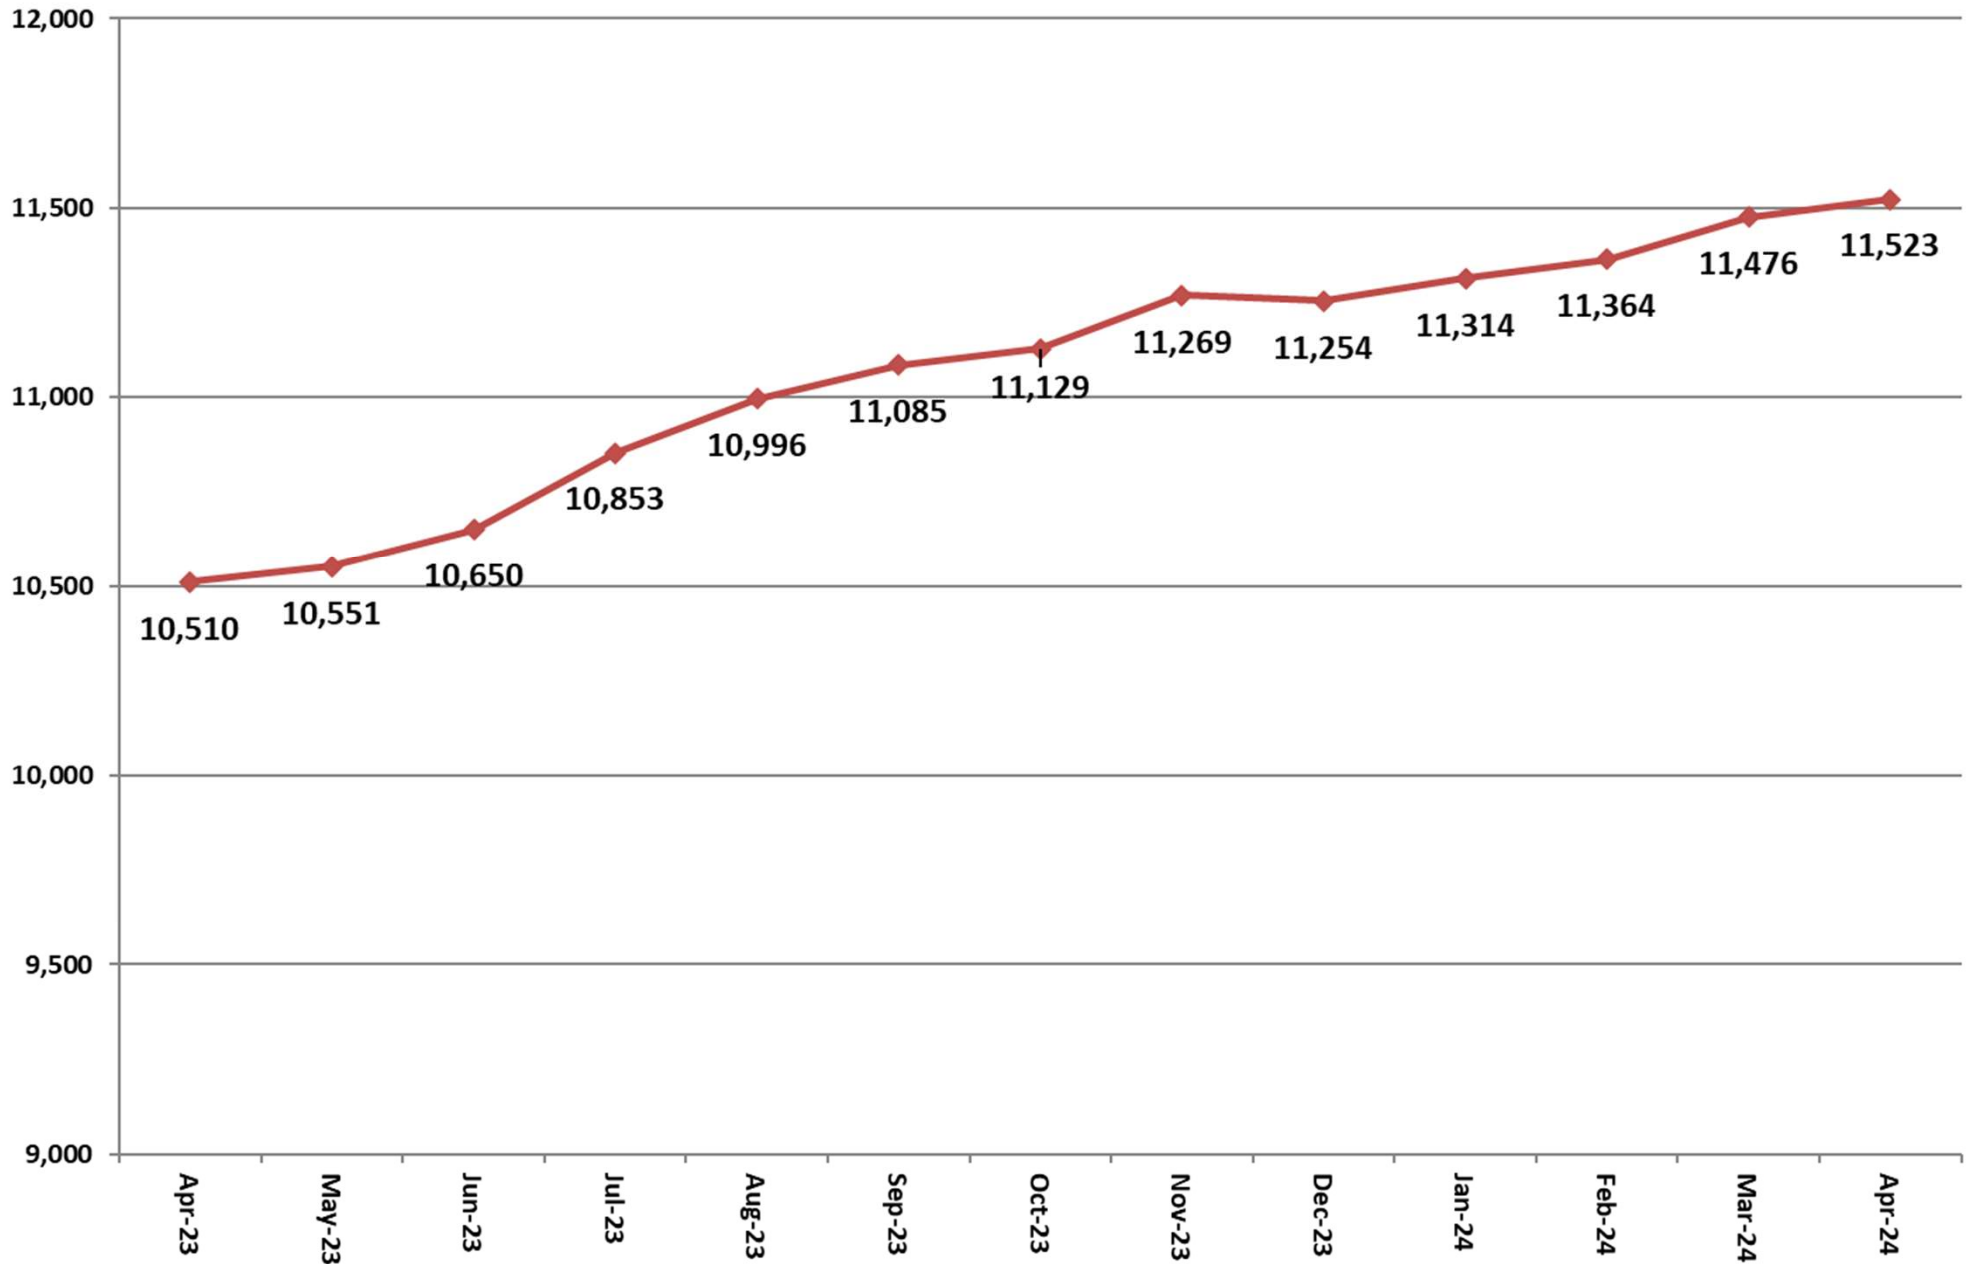

Inmate Population between April 15, 2023 to April 15, 2024

- Grand Total Actual Inmates
- 22-24 Consensus Forecast
- 24-26 Consensus Forecast

Total Institutional Daily Count April 15, 2023 to April 15, 2024

State Inmates In Jail

April 15, 2023 to April 15, 2024

Class D Program April 15, 2023 to April 15, 2024

Controlled Intake

April 15, 2023 to April 15, 2024