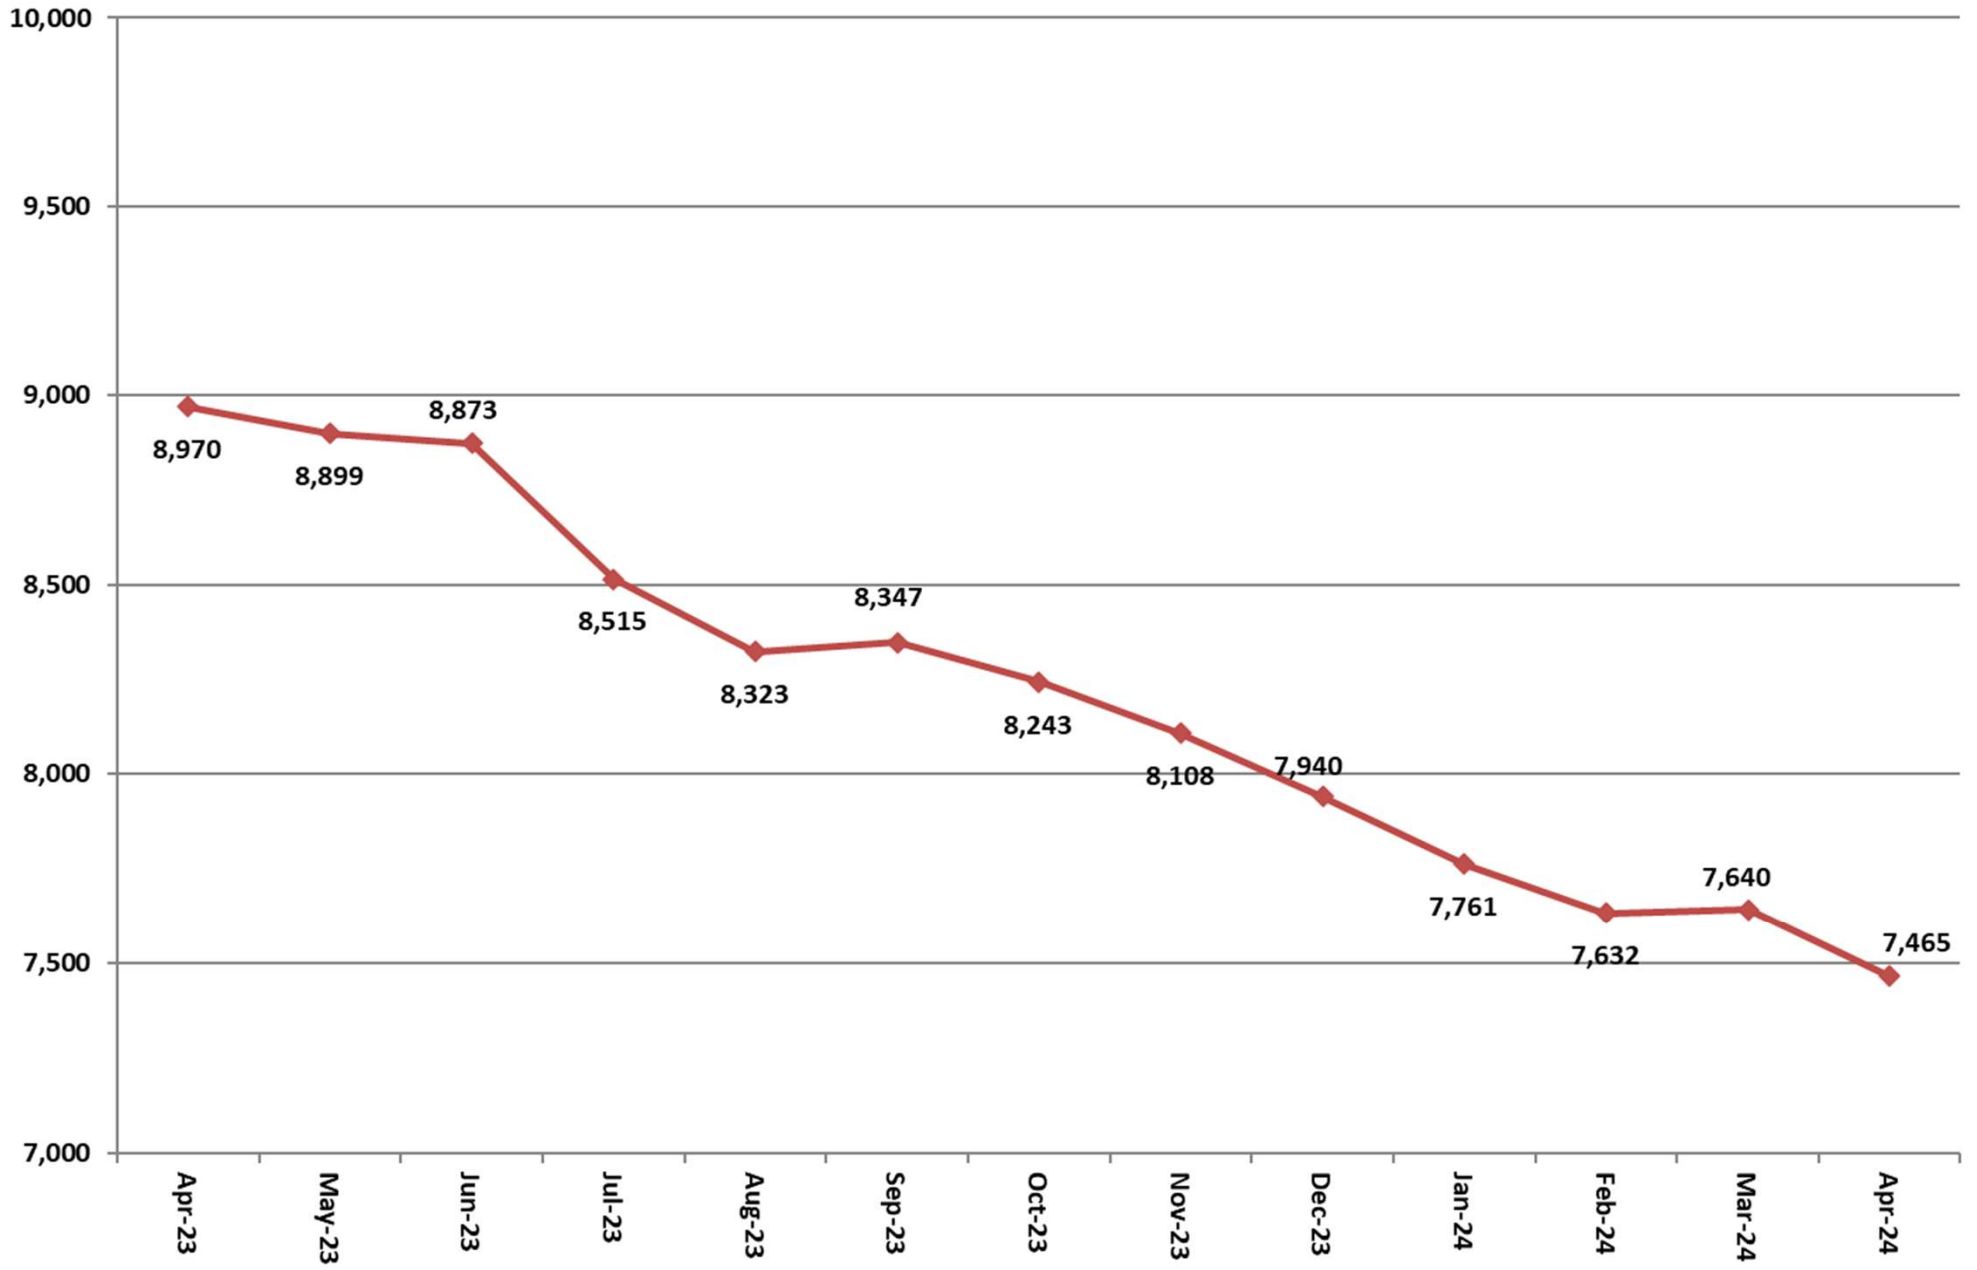

Inmate Population between April 15, 2023 to April 15, 2024

- Grand Total Actual Inmates
- 22-24 Consensus Forecast
- 24-26 Consensus Forecast

Total Institutional Daily Count April 15, 2023 to April 15, 2024

State Inmates In Jail

April 15, 2023 to April 15, 2024

Class D Program April 15, 2023 to April 15, 2024

Controlled Intake

April 15, 2023 to April 15, 2024