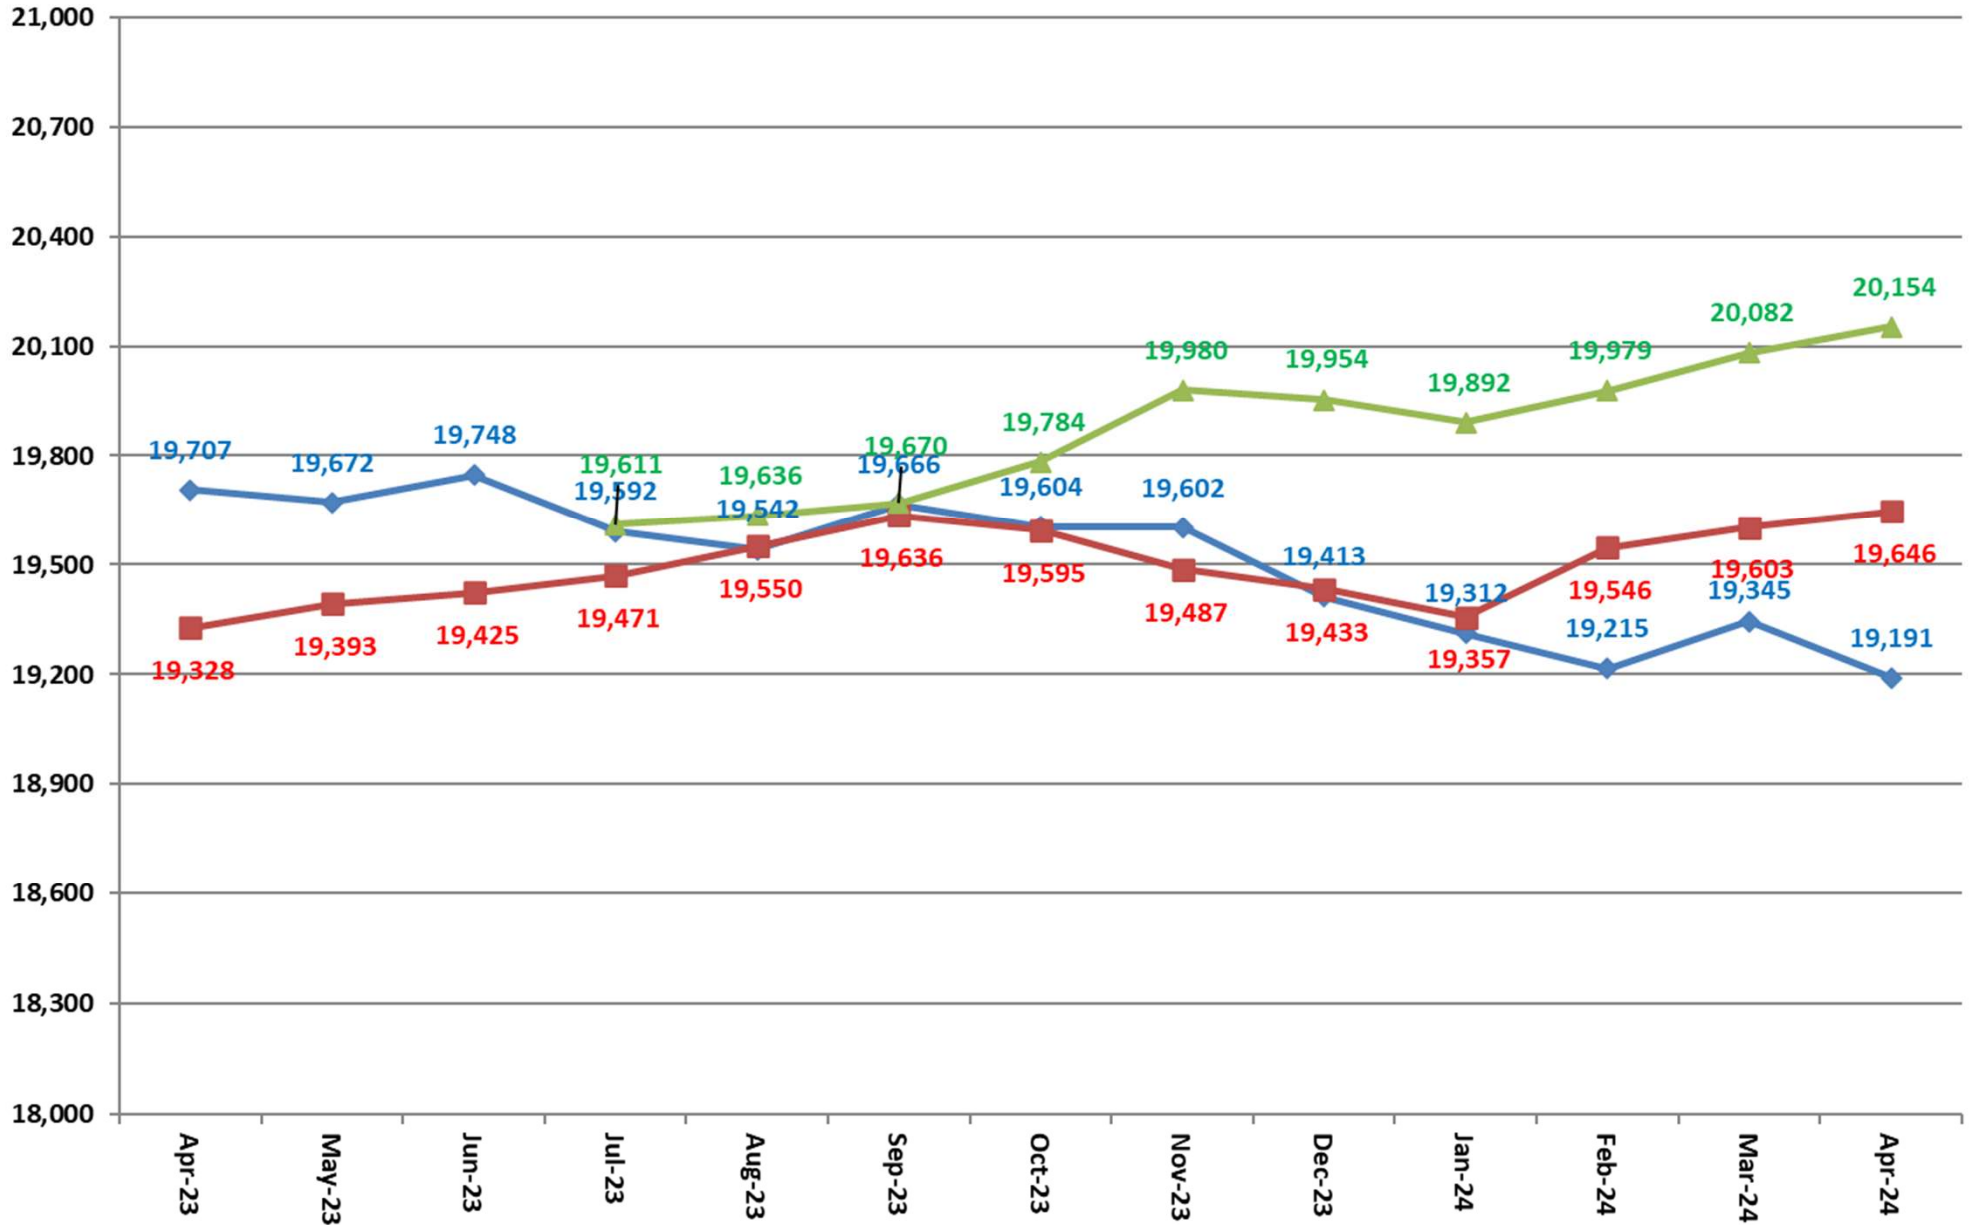

Inmate Population between April 15, 2023 to April 15, 2024

- Grand Total Actual Inmates
- 22-24 Consensus Forecast
- 24-26 Consensus Forecast

Total Institutional Daily Count April 15, 2023 to April 15, 2024

State Inmates In Jail

April 15, 2023 to April 15, 2024

Class D Program April 15, 2023 to April 15, 2024

Controlled Intake

April 15, 2023 to April 15, 2024