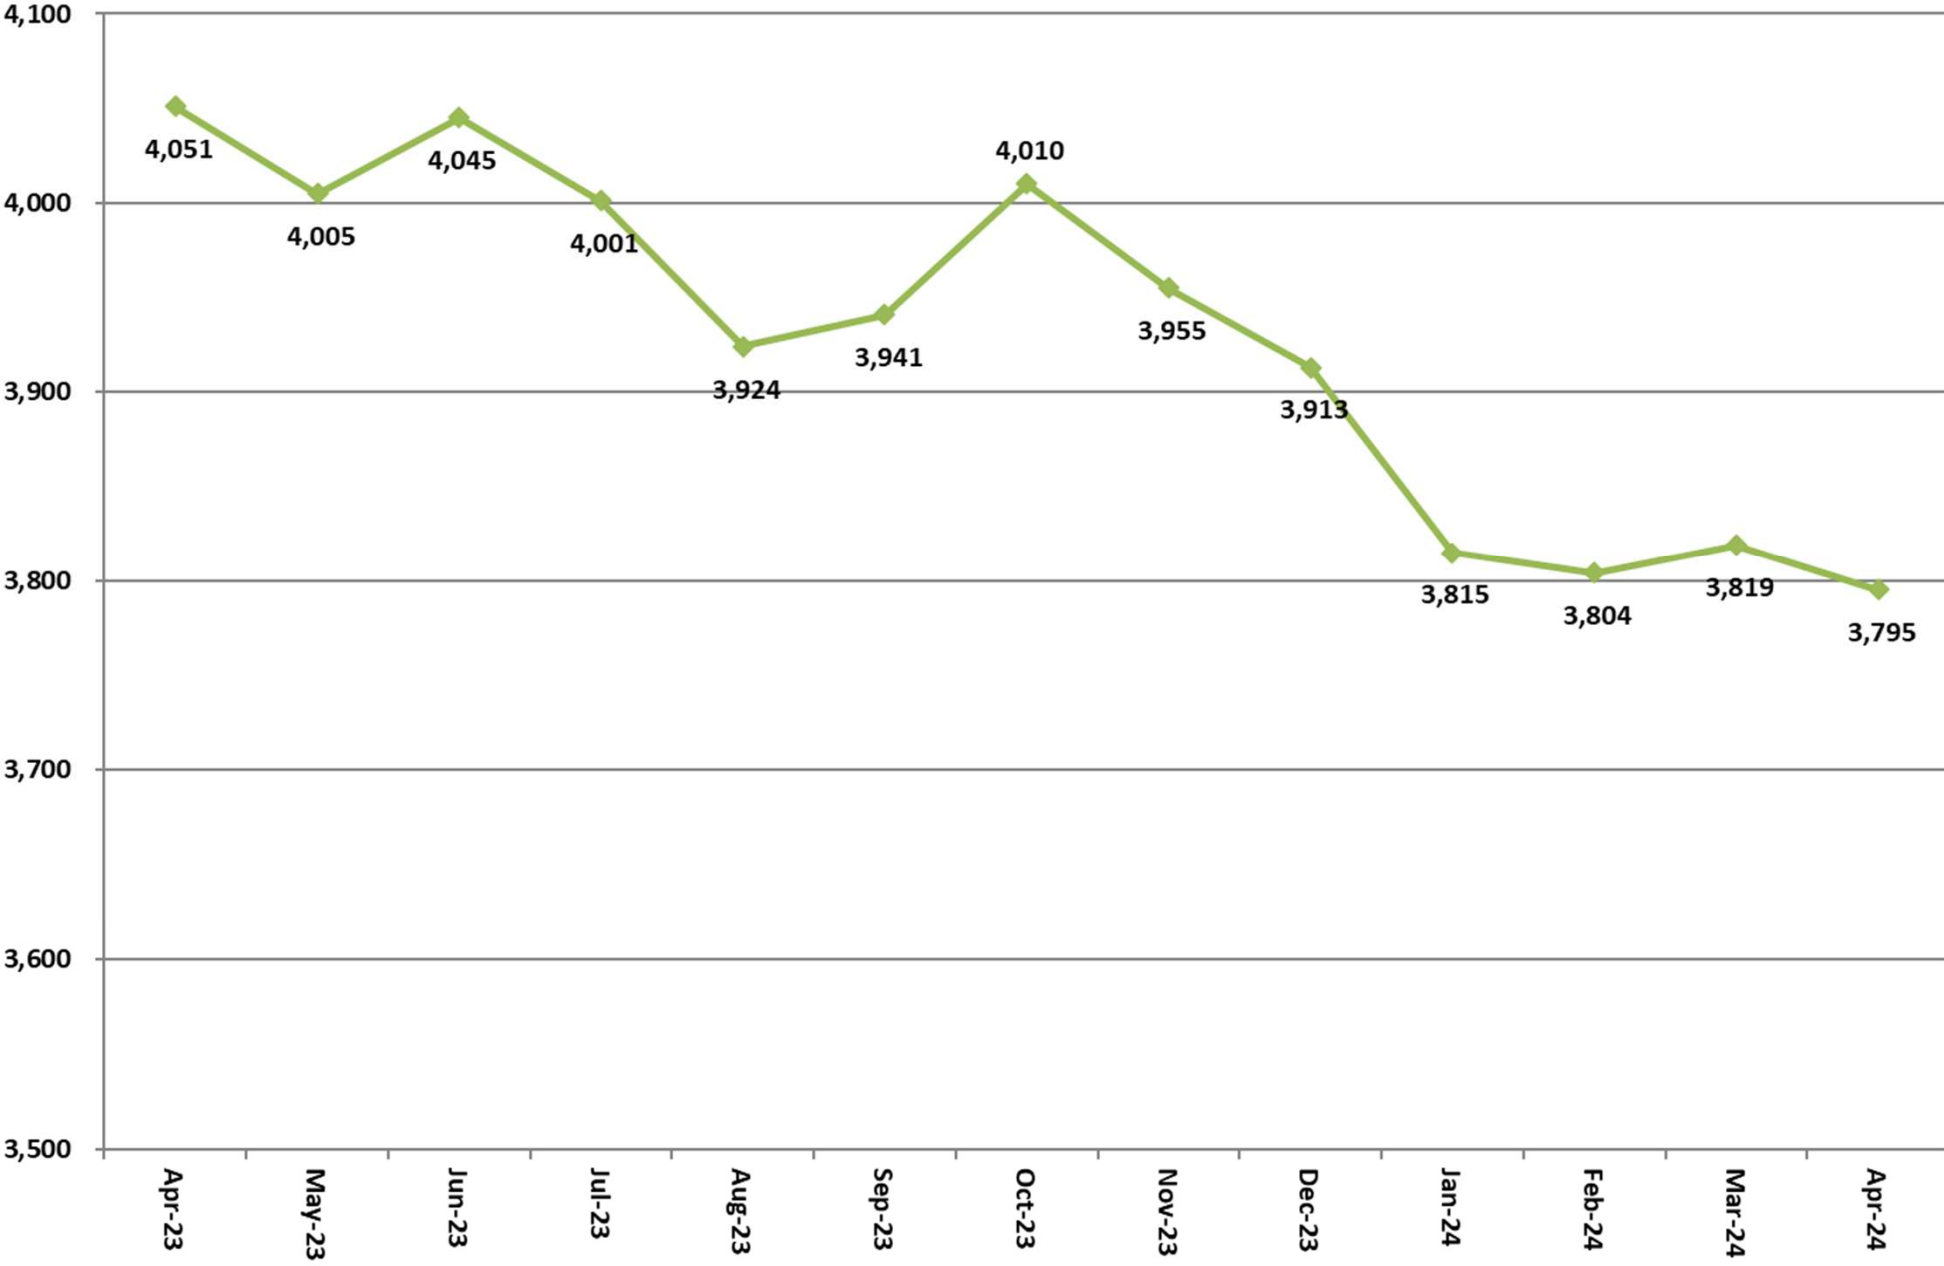

Inmate Population between April 15, 2023 to April 15, 2024

- Grand Total Actual Inmates
- 22-24 Consensus Forecast
- 24-26 Consensus Forecast

Total Institutional Daily Count April 15, 2023 to April 15, 2024

State Inmates In Jail

April 15, 2023 to April 15, 2024

Class D Program April 15, 2023 to April 15, 2024

Controlled Intake

April 15, 2023 to April 15, 2024