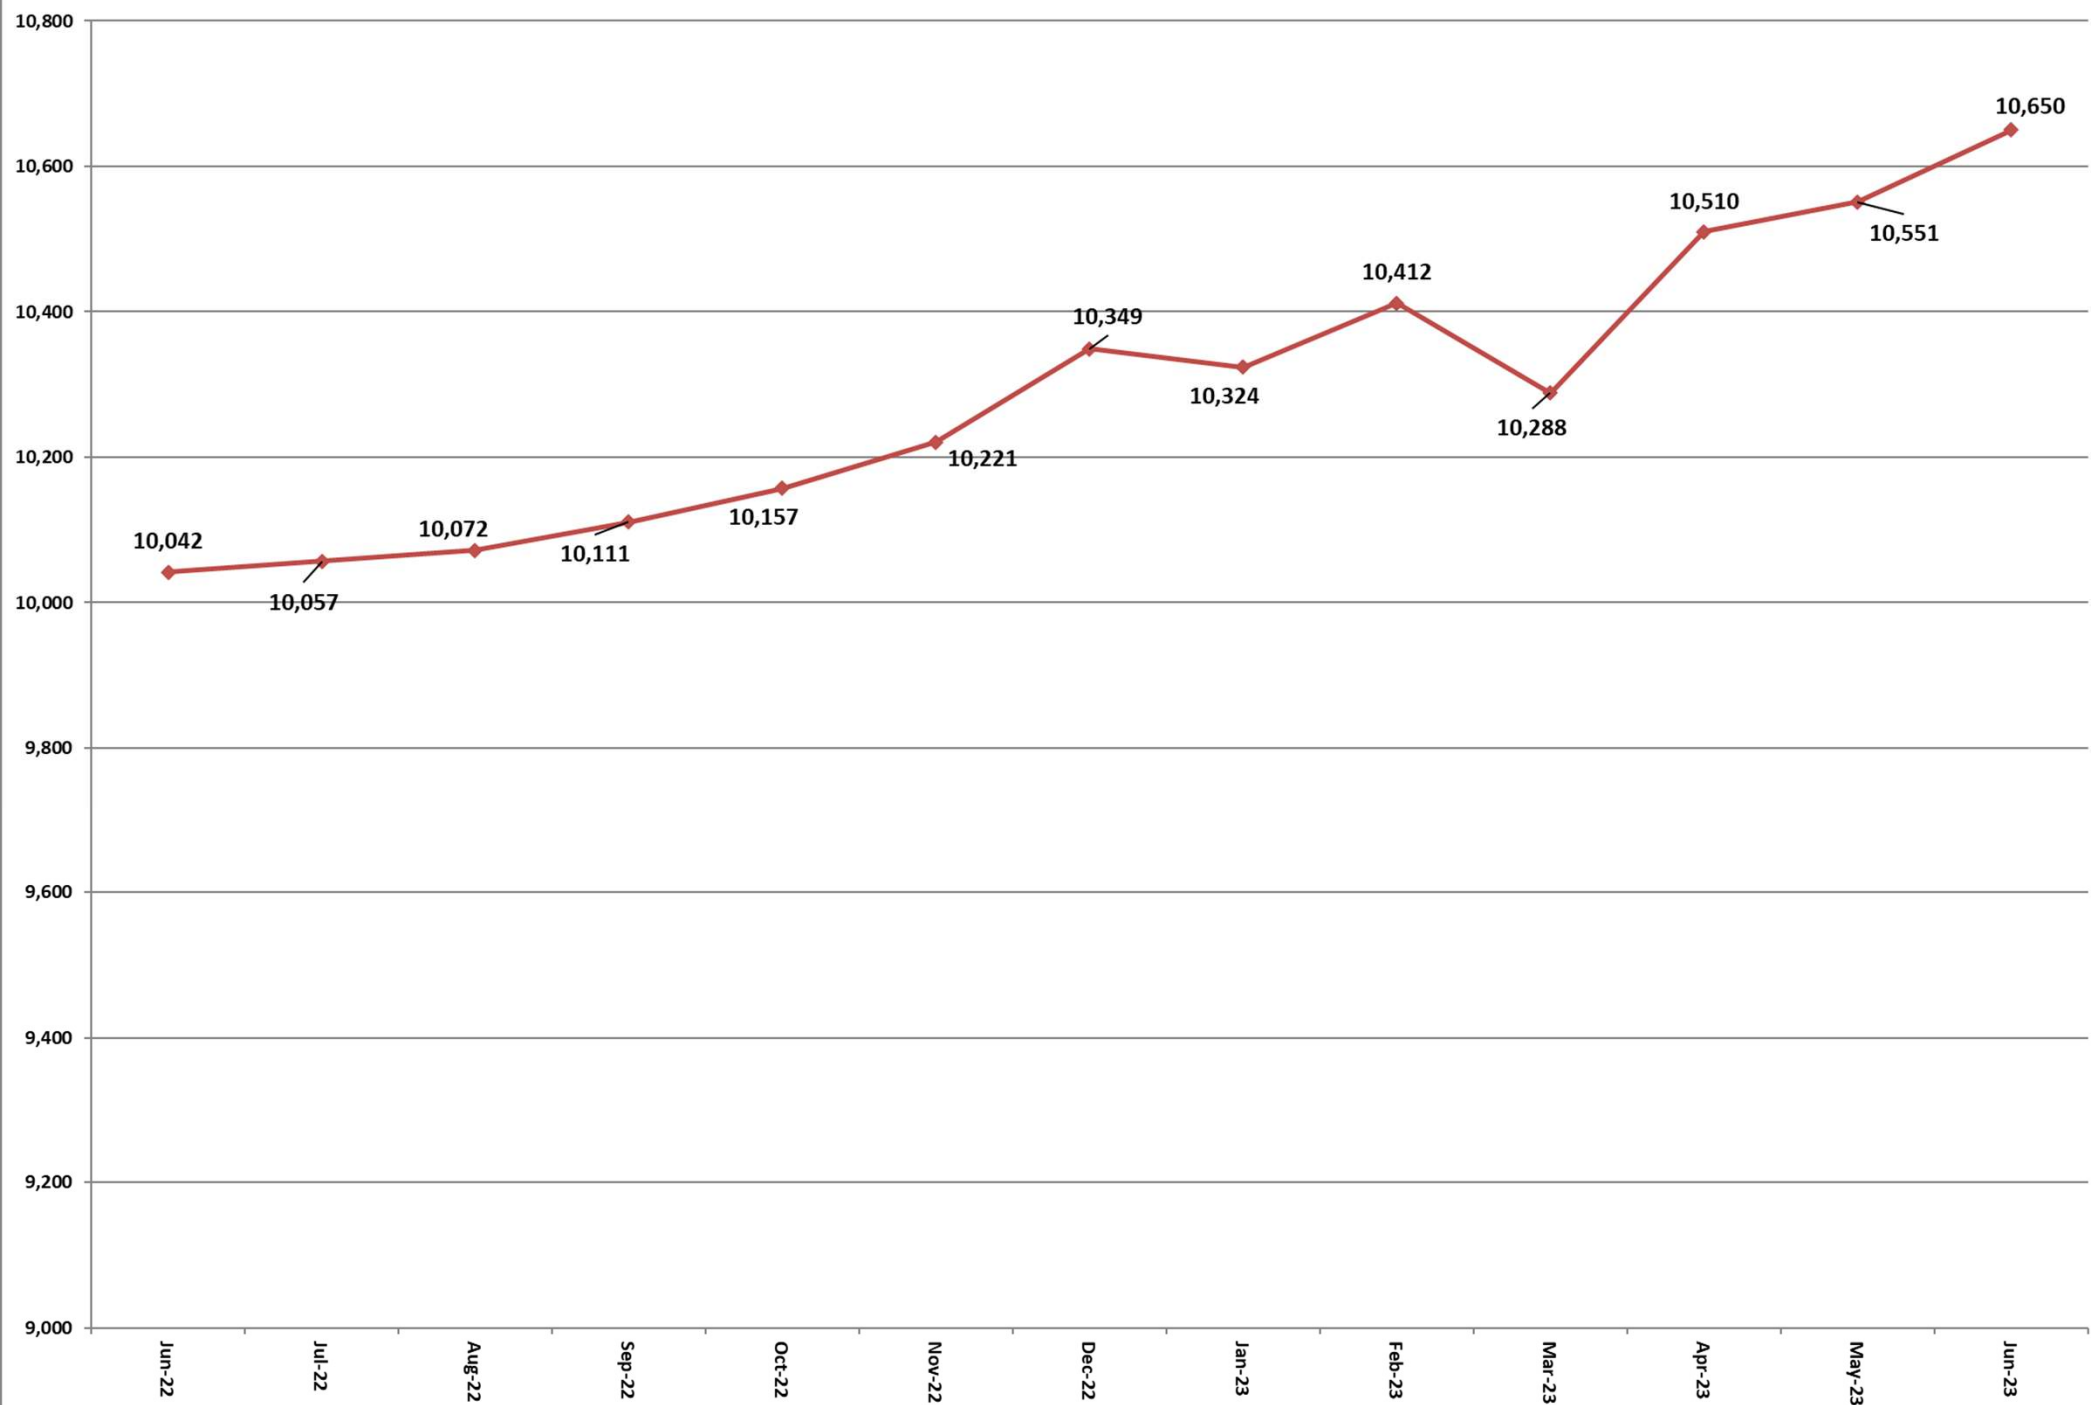

Inmate Population between June 15, 2022 to June 15, 2023

- Grand Total Actual Inmates
- 21-22 Consensus Forecast
- 22-24 Consensus Forecast

Total Institutional Daily Count June 15, 2022 to June 15, 2023

State Inmates In Jail

June 15, 2022 to June 15, 2023

Class D Program

June 15, 2022 to June 15, 2023

Controlled Intake

June 15, 2022 to June 15, 2023