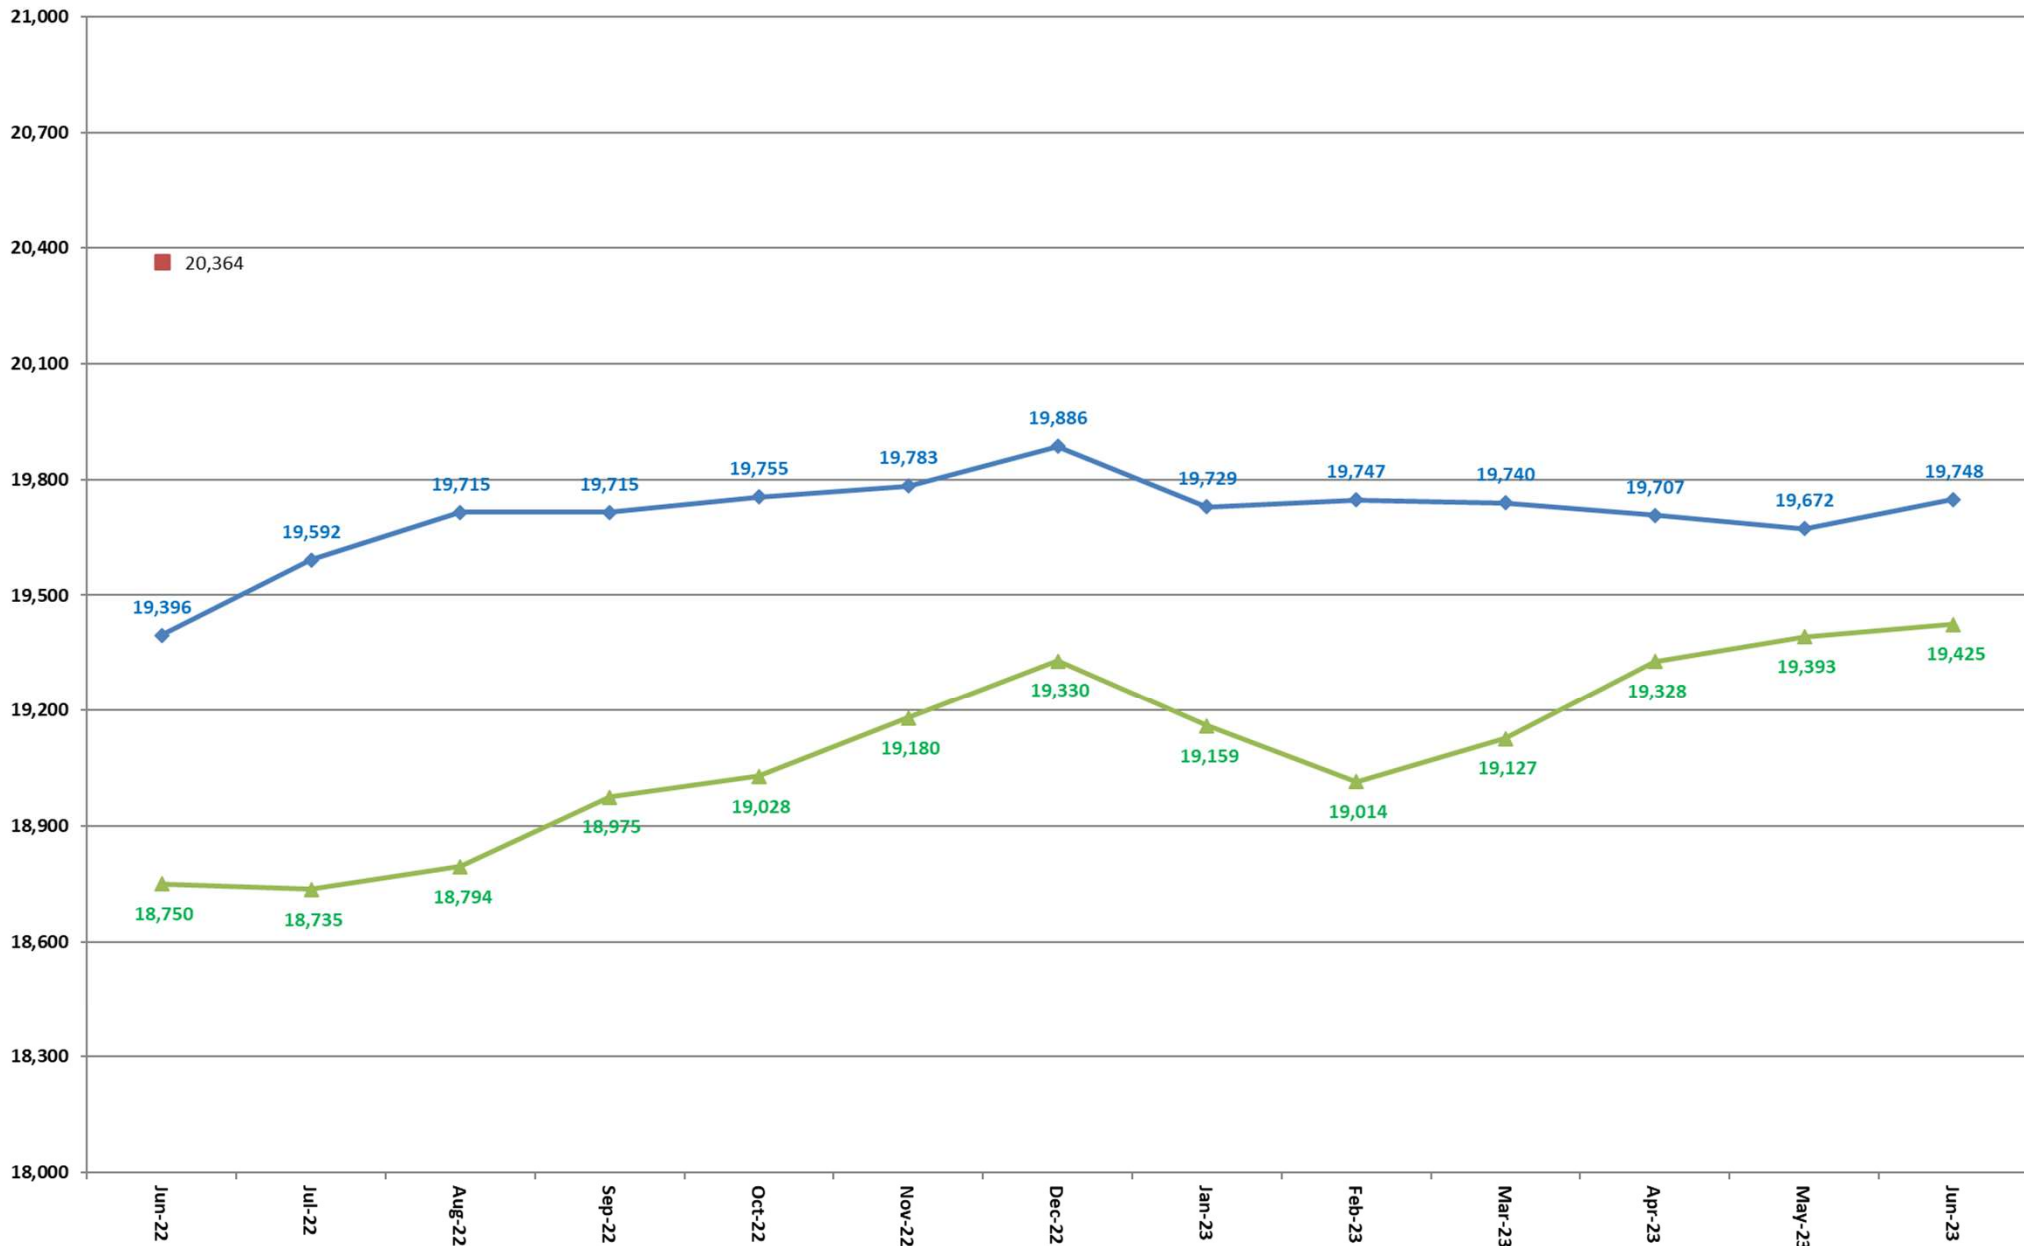

Inmate Population between June 15, 2022 to June 15, 2023

- Grand Total Actual Inmates
- 21-22 Consensus Forecast
- 22-24 Consensus Forecast

Total Institutional Daily Count June 15, 2022 to June 15, 2023

State Inmates In Jail

June 15, 2022 to June 15, 2023

Class D Program

June 15, 2022 to June 15, 2023

Controlled Intake

June 15, 2022 to June 15, 2023