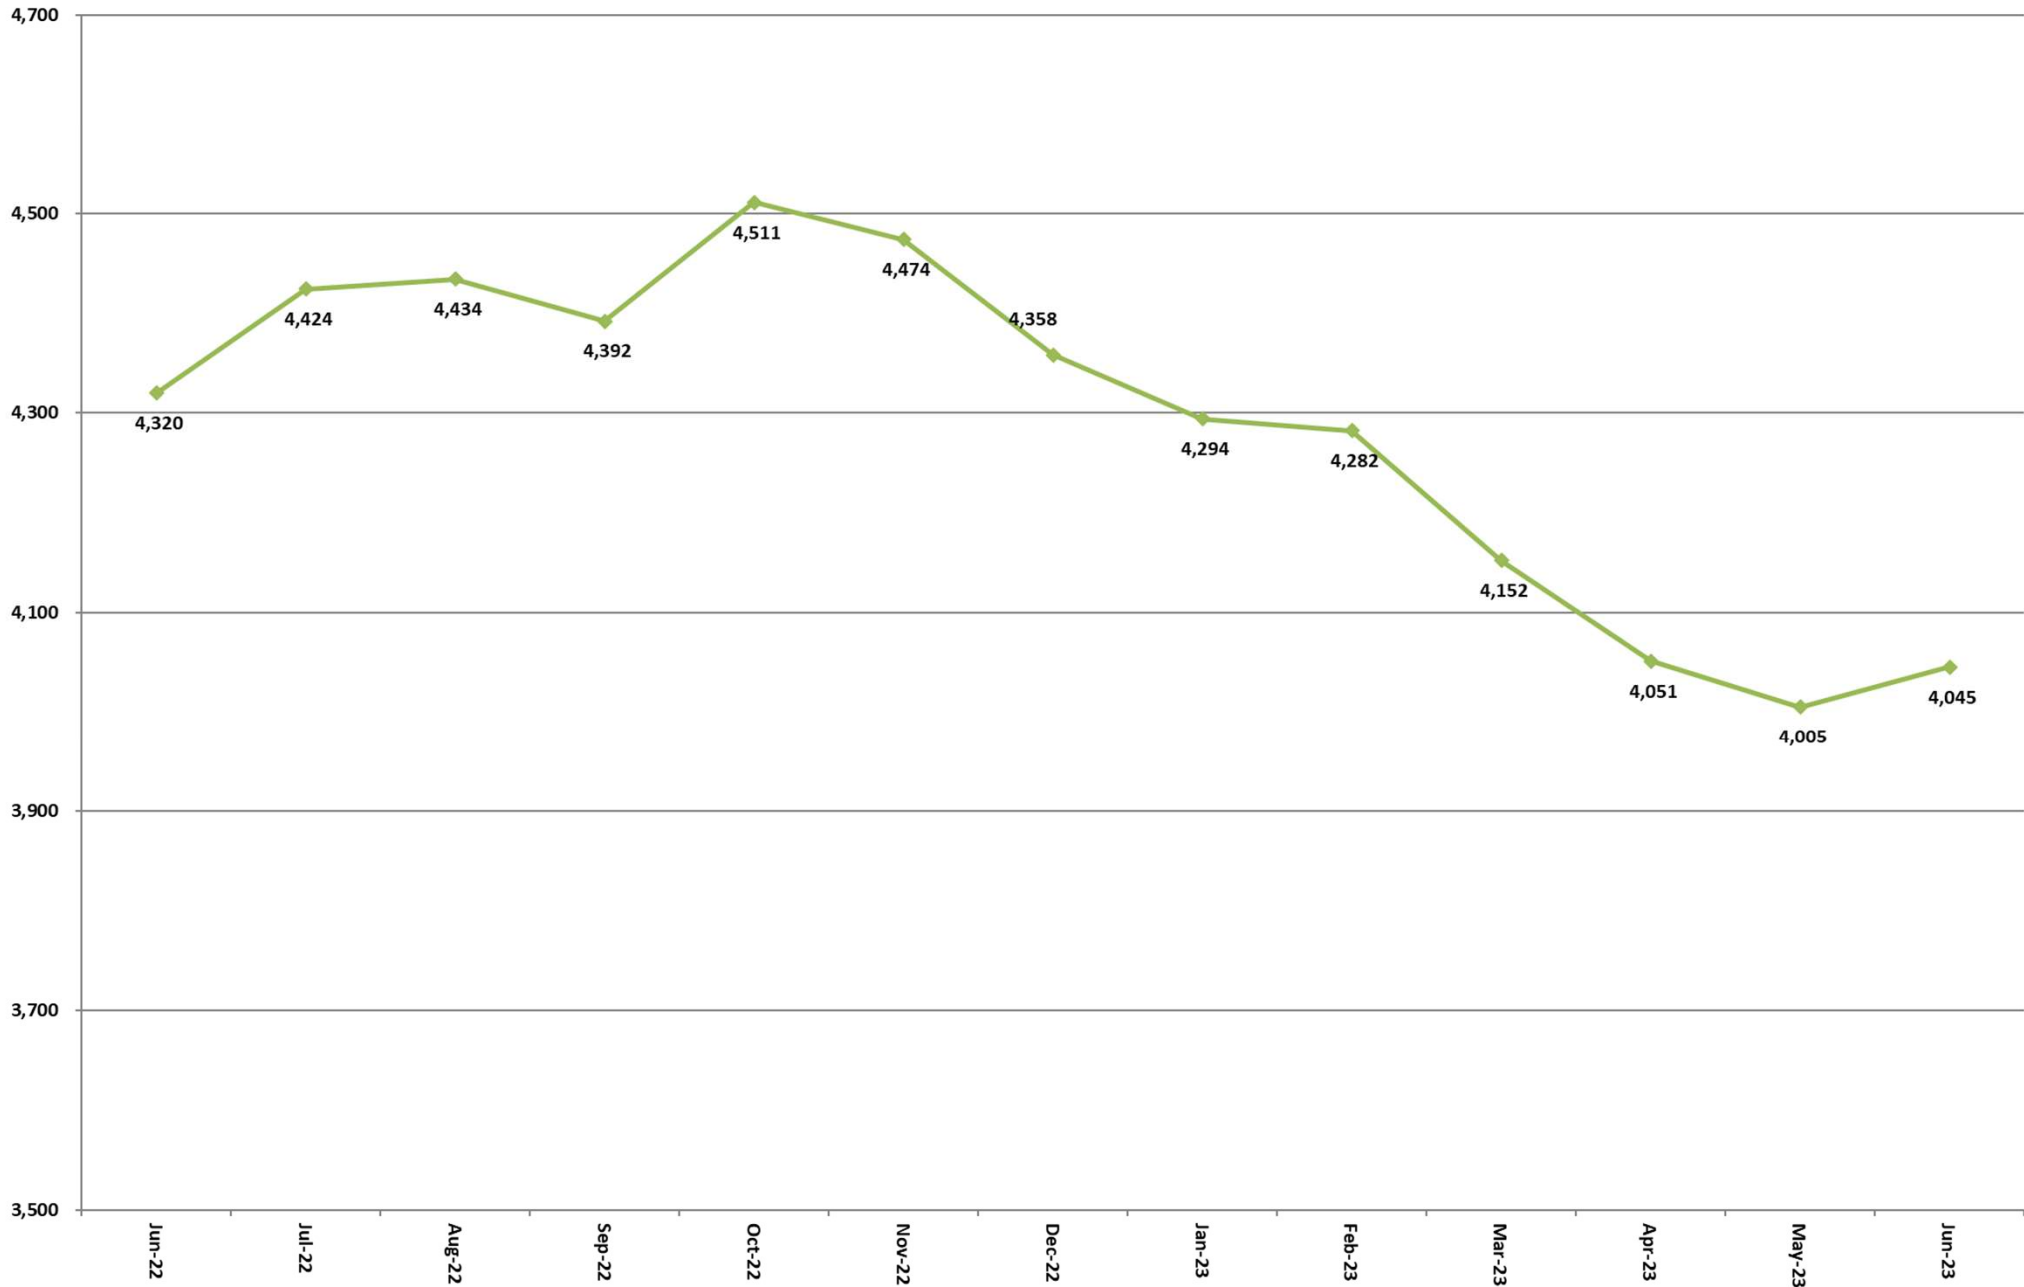

Inmate Population between June 15, 2022 to June 15, 2023

- Grand Total Actual Inmates
- 21-22 Consensus Forecast
- 22-24 Consensus Forecast

Total Institutional Daily Count June 15, 2022 to June 15, 2023

State Inmates In Jail

June 15, 2022 to June 15, 2023

Class D Program

June 15, 2022 to June 15, 2023

Controlled Intake

June 15, 2022 to June 15, 2023