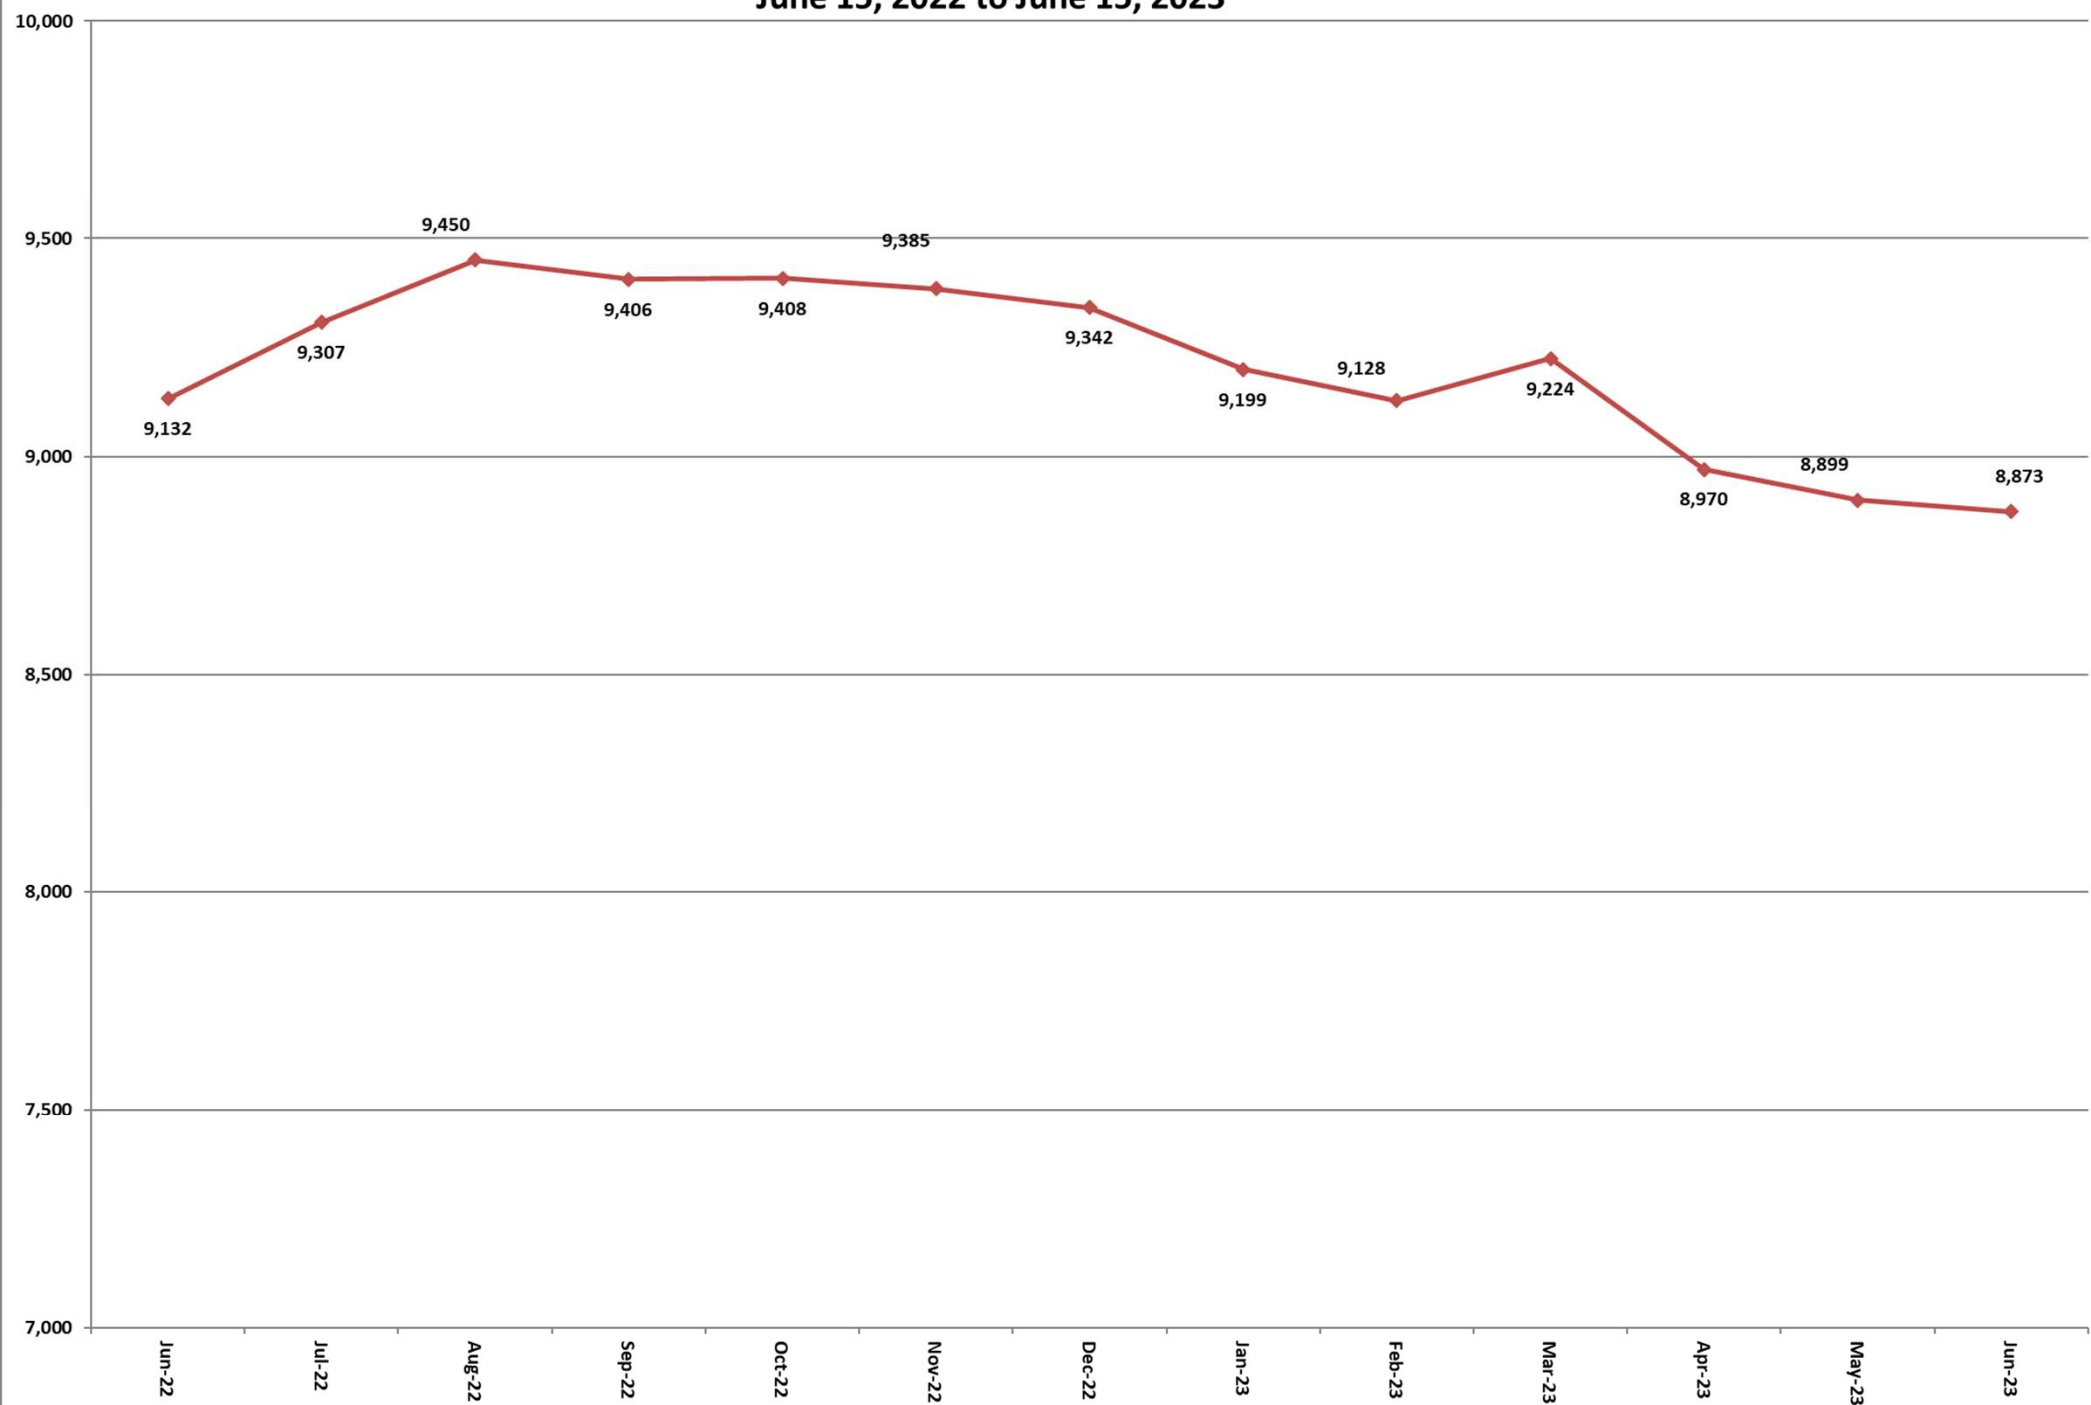

Inmate Population between June 15, 2022 to June 15, 2023

- Grand Total Actual Inmates
- 21-22 Consensus Forecast
- 22-24 Consensus Forecast

Total Institutional Daily Count June 15, 2022 to June 15, 2023

State Inmates In Jail

June 15, 2022 to June 15, 2023

Class D Program

June 15, 2022 to June 15, 2023

Controlled Intake

June 15, 2022 to June 15, 2023