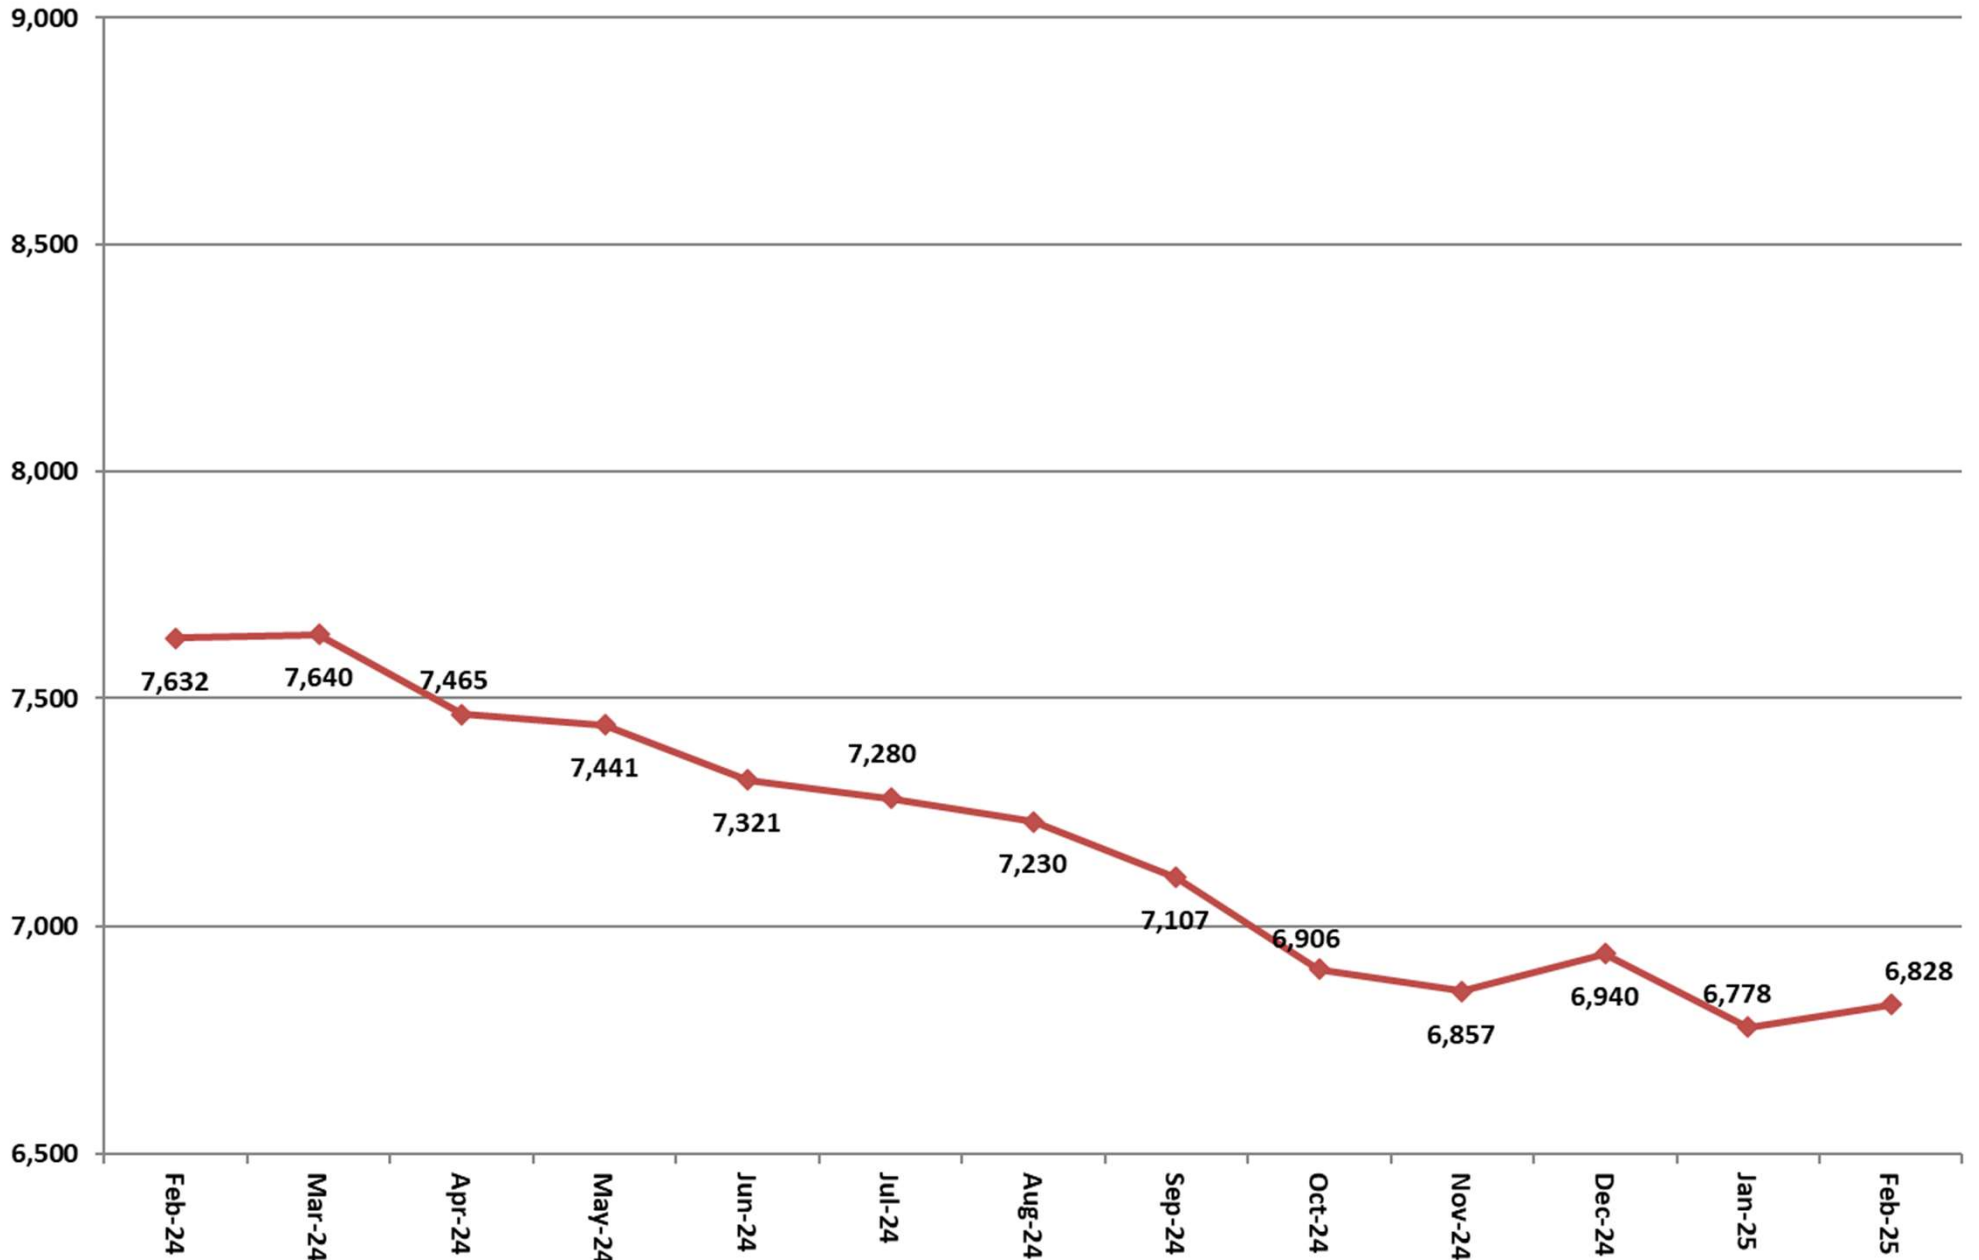

Inmate Population between February 15, 2024 to February 15, 2025

- Grand Total Actual Inmates
- 22-24 Consensus Forecast
- 24-26 Consensus Forecast

Total Institutional Daily Count February 15, 2024 to February 15, 2025

State Inmates In Jail

February 15, 2024 to February 15, 2025

Class D Program

February 15, 2024 to February 15, 2025

Controlled Intake

February 15, 2024 to February 15, 2025