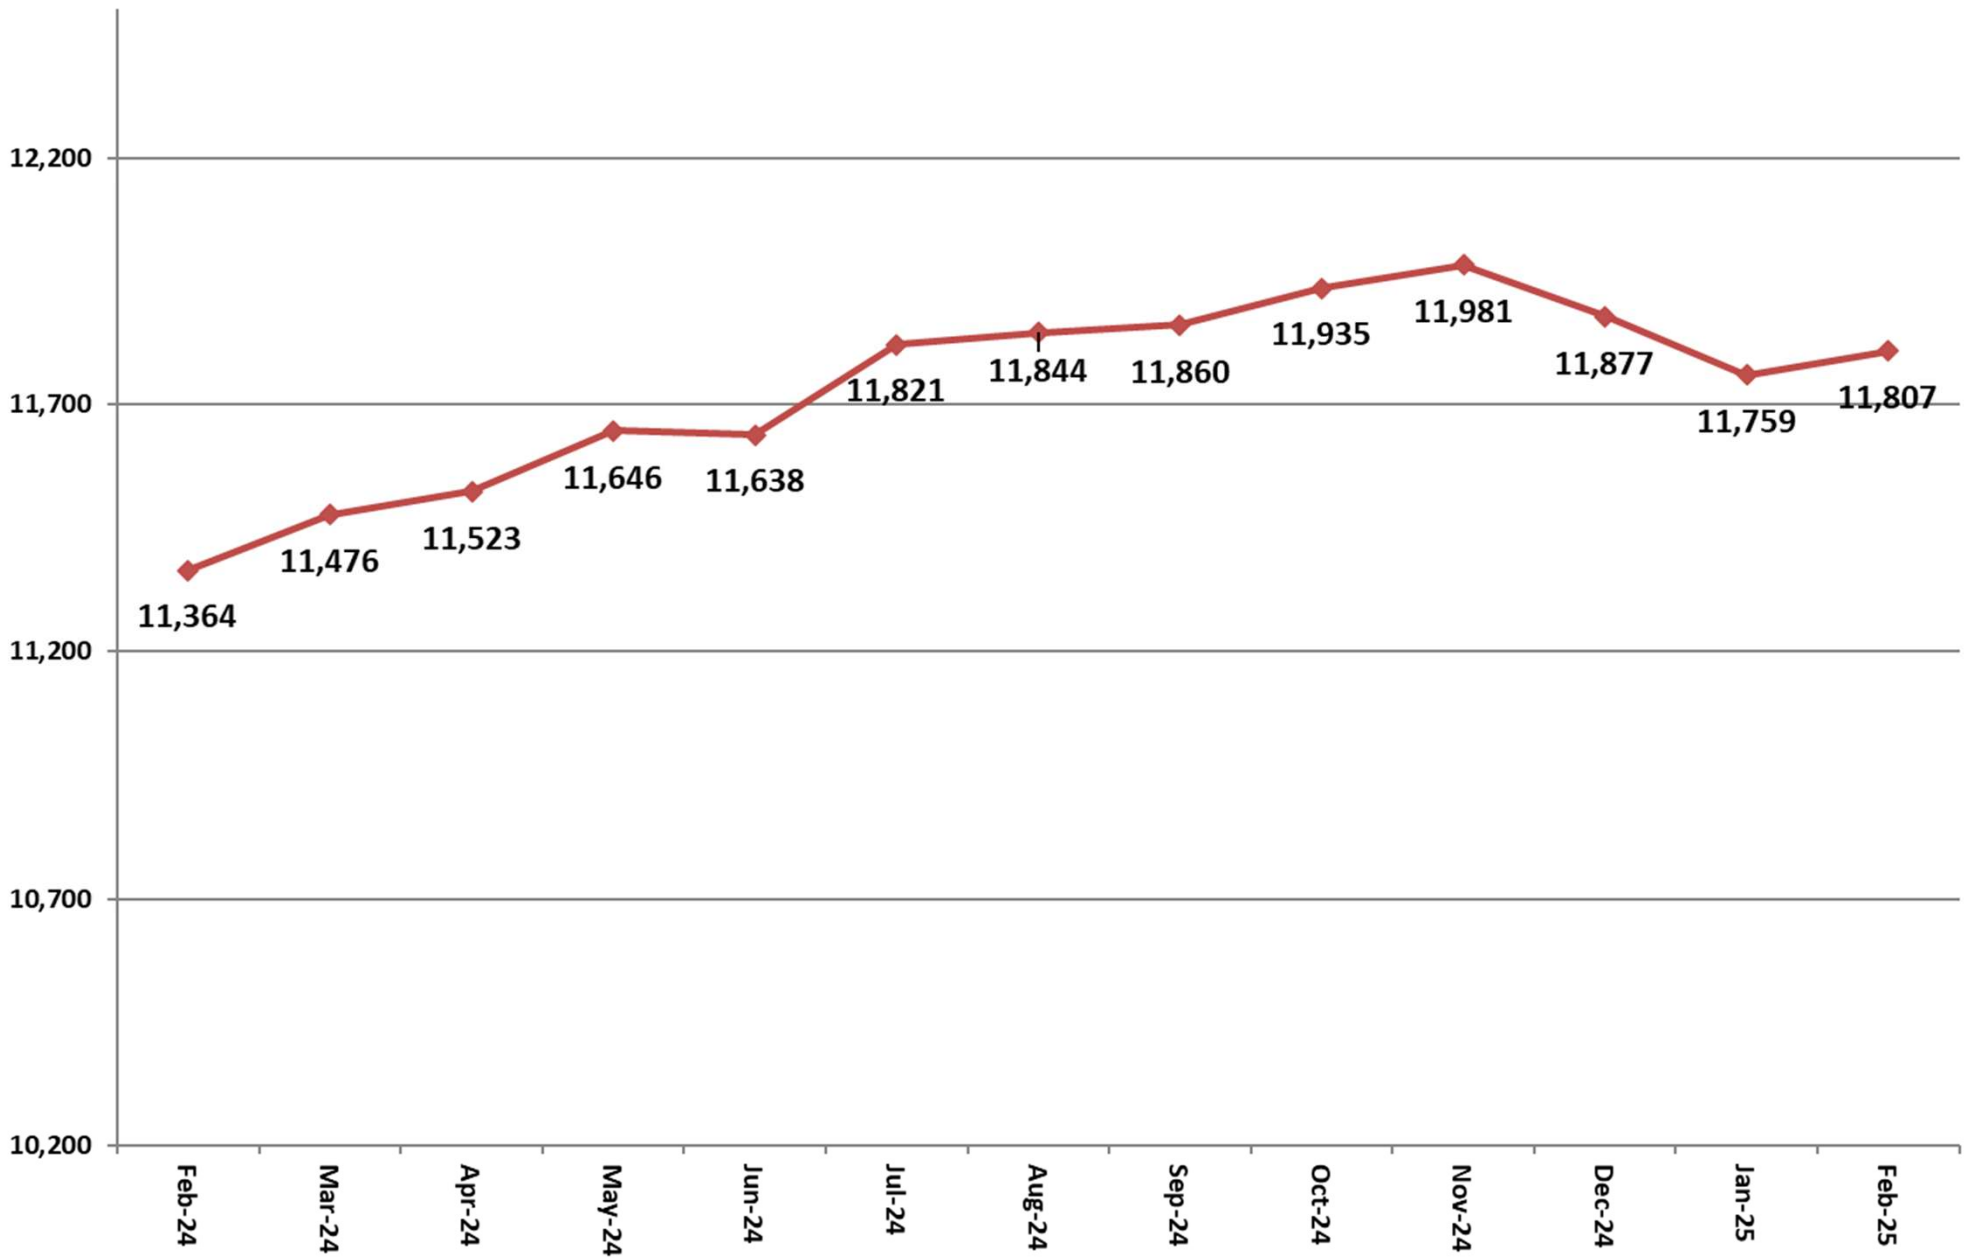

Inmate Population between February 15, 2024 to February 15, 2025

- Grand Total Actual Inmates
- 22-24 Consensus Forecast
- 24-26 Consensus Forecast

Total Institutional Daily Count February 15, 2024 to February 15, 2025

State Inmates In Jail

February 15, 2024 to February 15, 2025

Class D Program

February 15, 2024 to February 15, 2025

Controlled Intake

February 15, 2024 to February 15, 2025