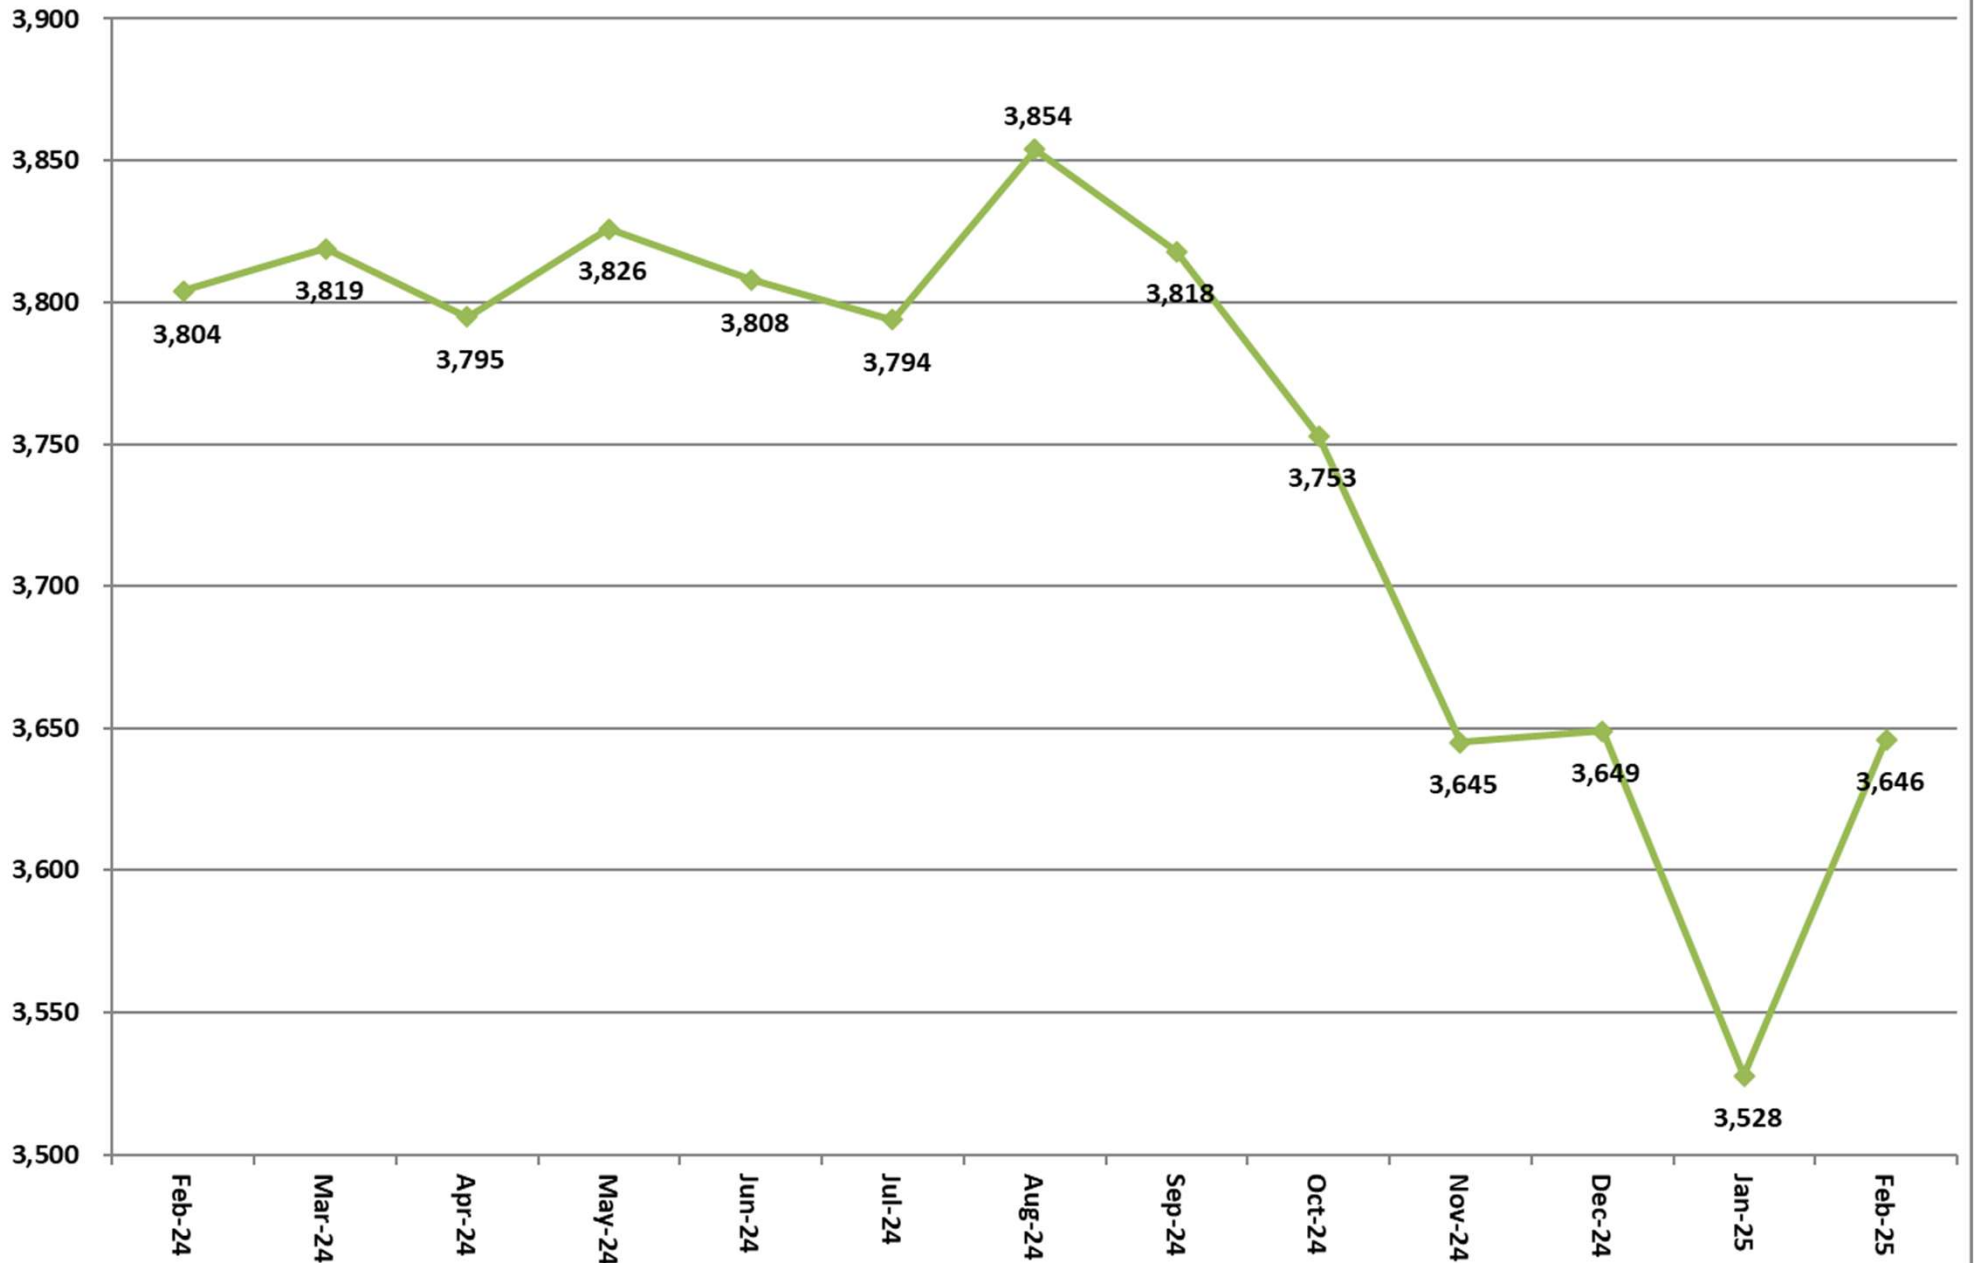

Inmate Population between February 15, 2024 to February 15, 2025

- Grand Total Actual Inmates
- 22-24 Consensus Forecast
- 24-26 Consensus Forecast

Total Institutional Daily Count February 15, 2024 to February 15, 2025

State Inmates In Jail

February 15, 2024 to February 15, 2025

Class D Program

February 15, 2024 to February 15, 2025

Controlled Intake

February 15, 2024 to February 15, 2025