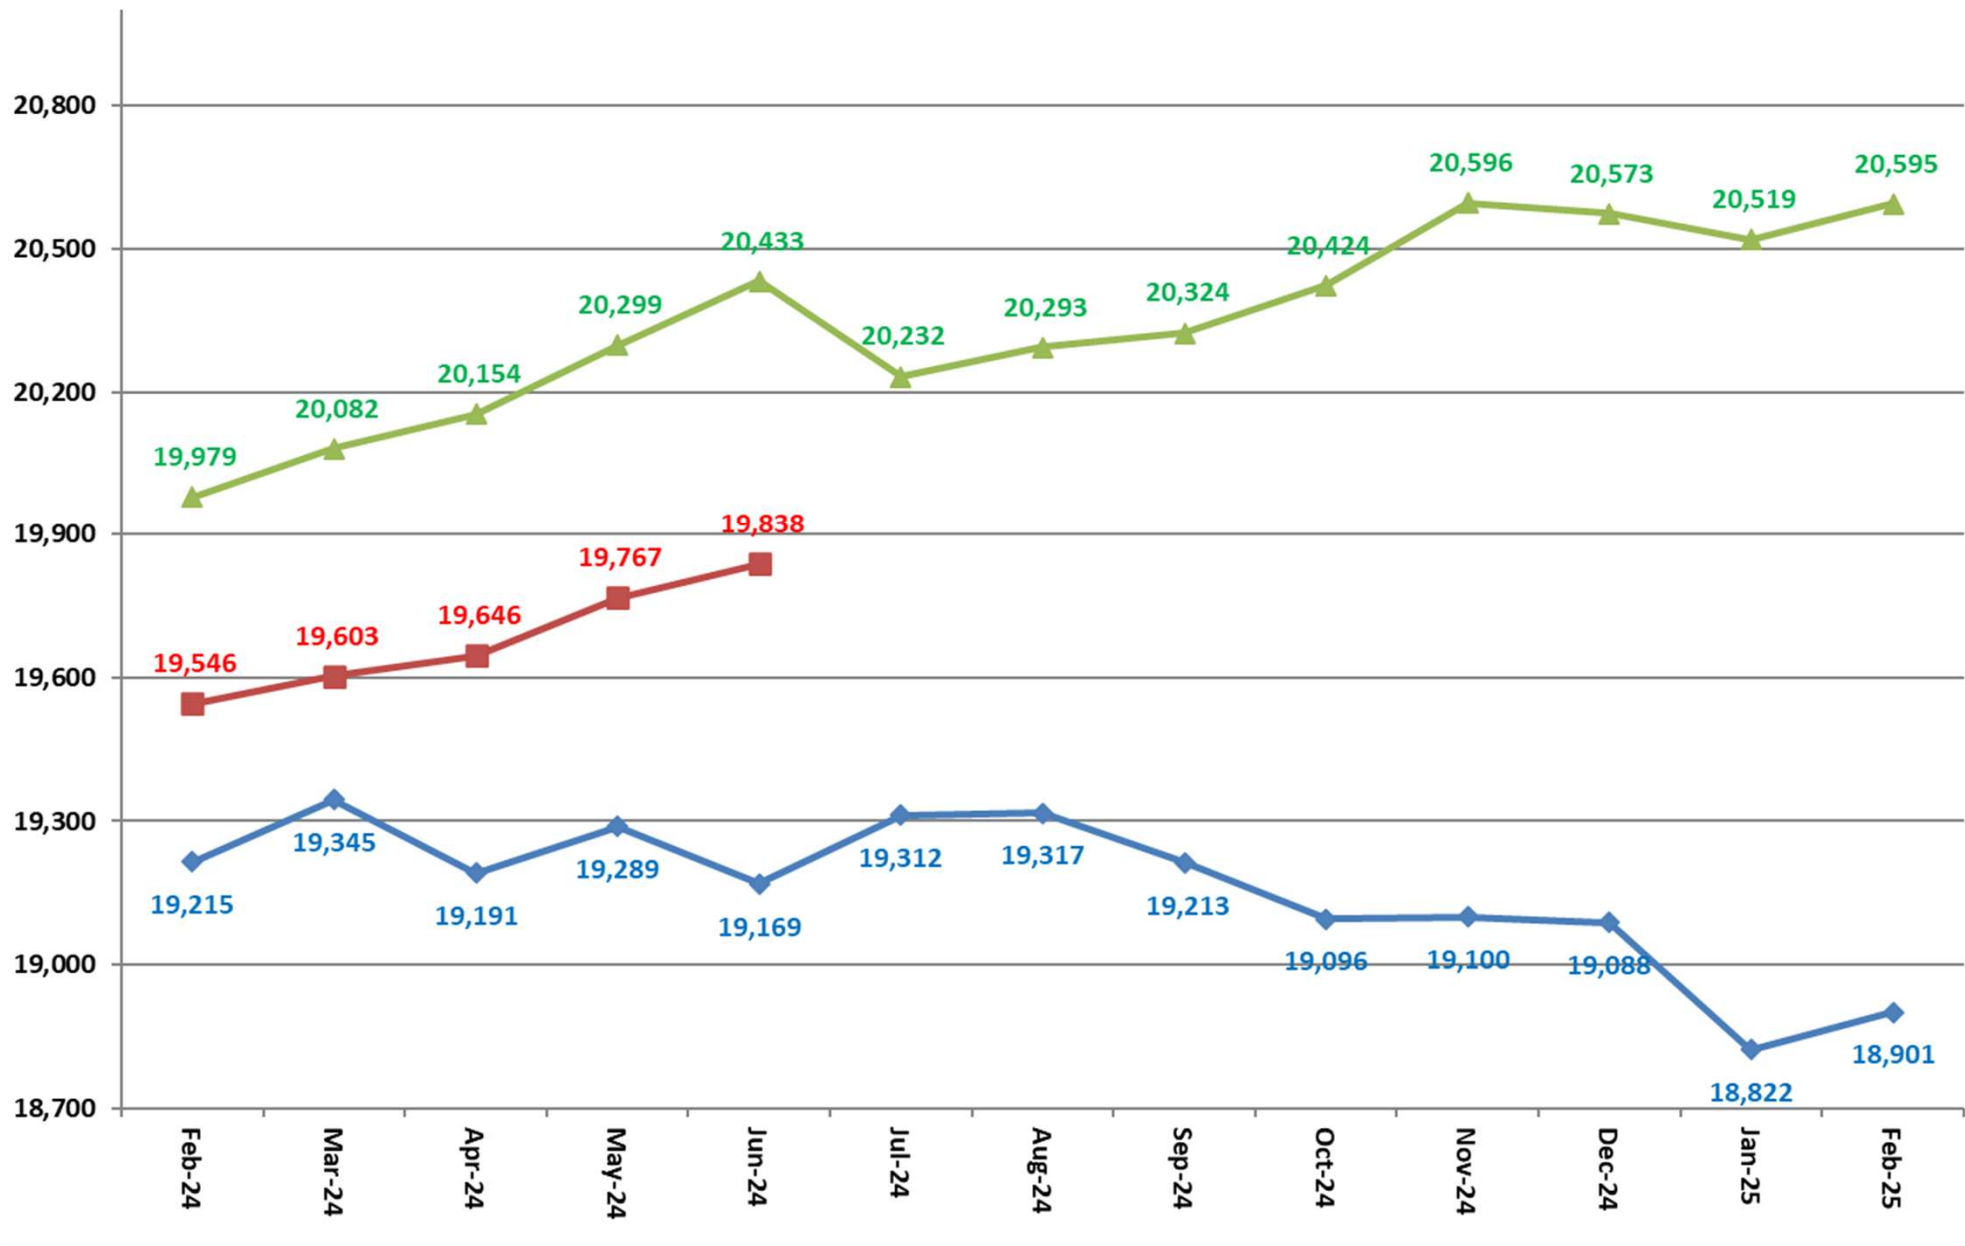

Inmate Population between February 15, 2024 to February 15, 2025

- Grand Total Actual Inmates
- 22-24 Consensus Forecast
- 24-26 Consensus Forecast

Total Institutional Daily Count February 15, 2024 to February 15, 2025

State Inmates In Jail

February 15, 2024 to February 15, 2025

Class D Program

February 15, 2024 to February 15, 2025

Controlled Intake

February 15, 2024 to February 15, 2025