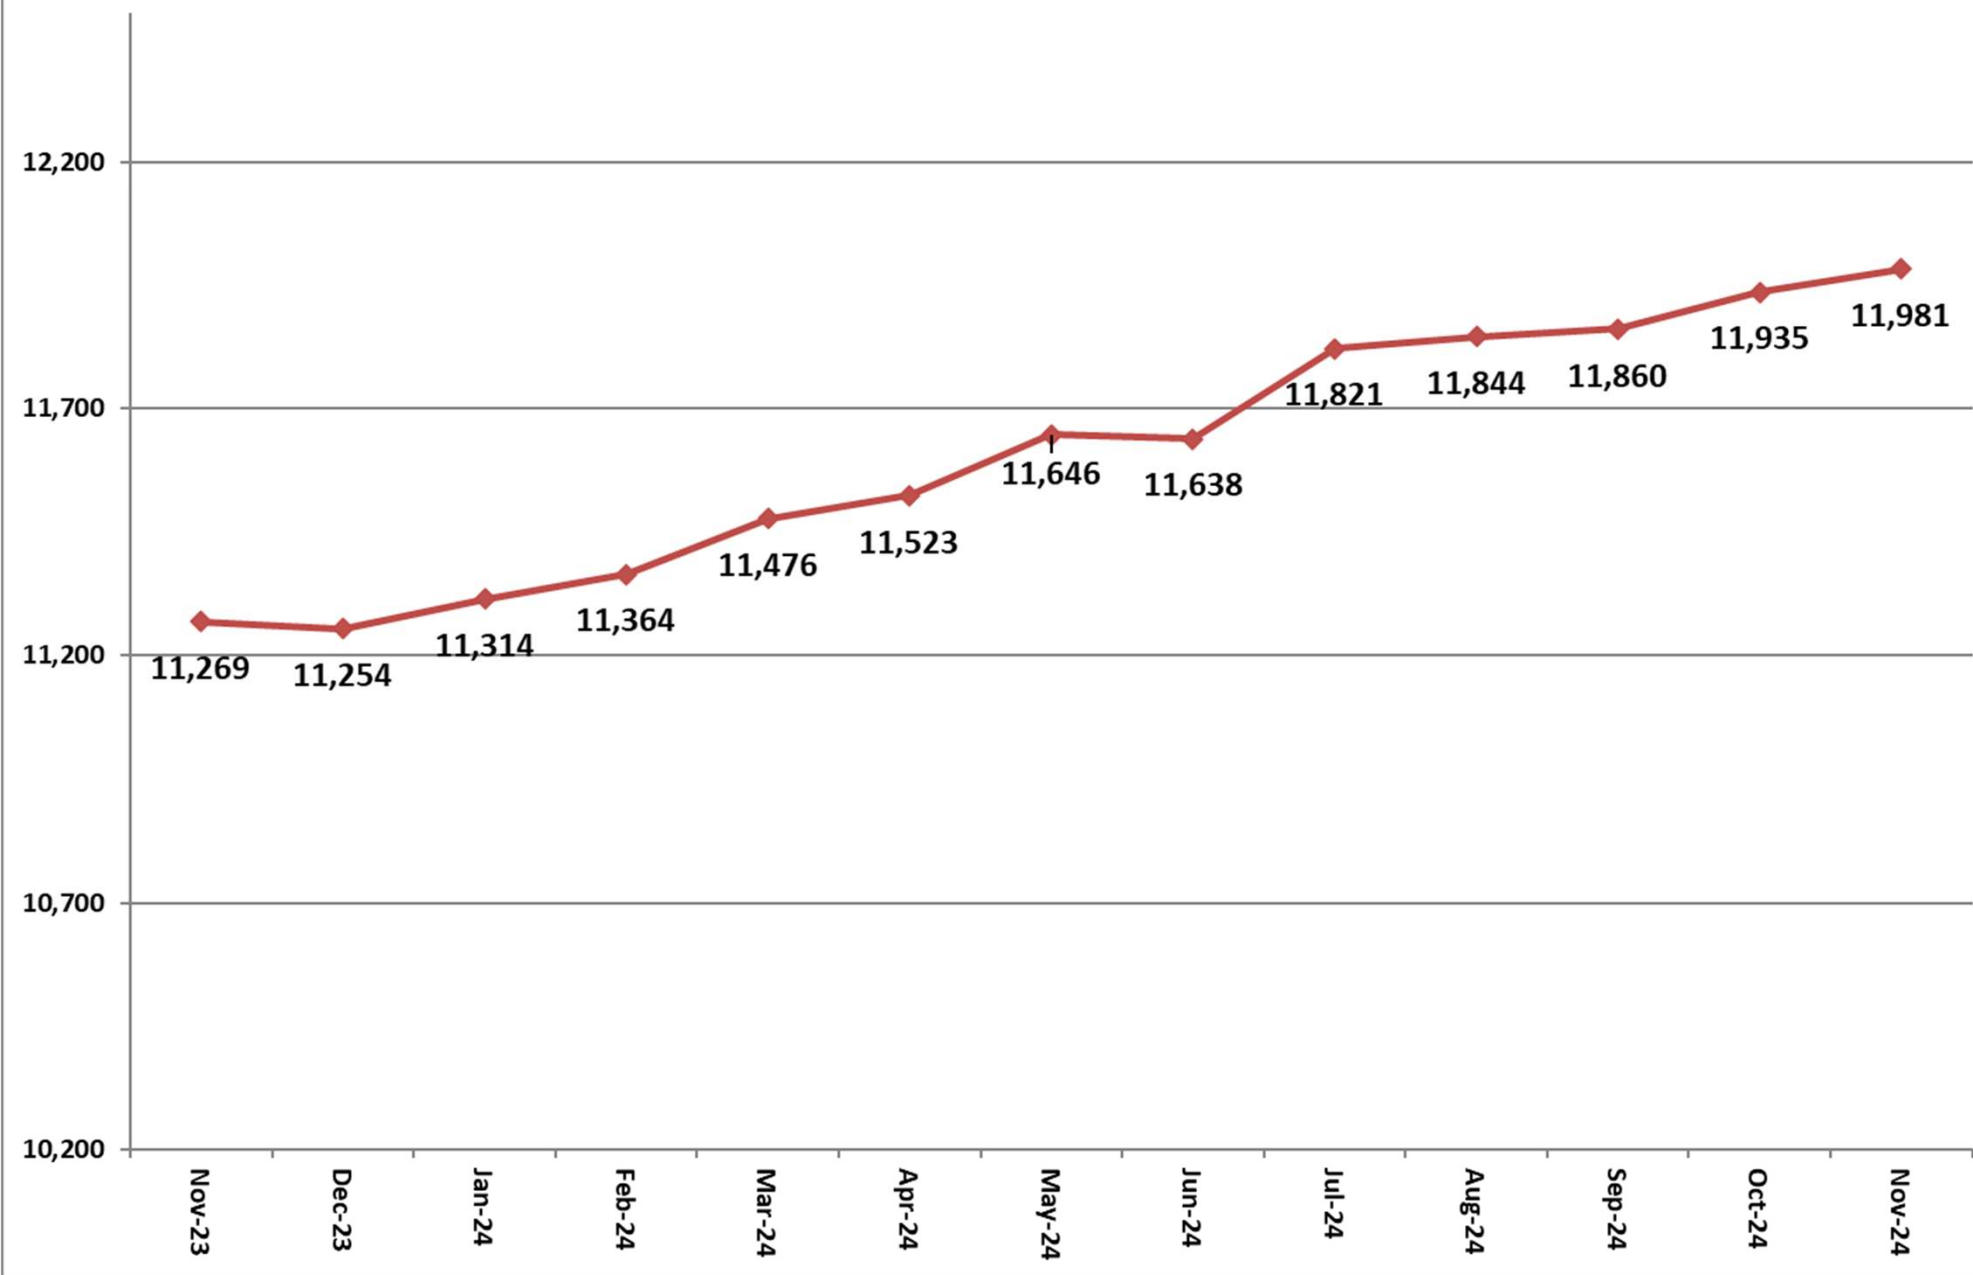

Inmate Population between November 15, 2023 to November 15, 2024

- Grand Total Actual Inmates
- 22-24 Consensus Forecast
- 24-26 Consensus Forecast

Total Institutional Daily Count November 15, 2023 to November 15, 2024

State Inmates In Jail

November 15, 2023 to November 15, 2024

Class D Program

November 15, 2023 to November 15, 2024

Controlled Intake

November 15, 2023 to November 15, 2024