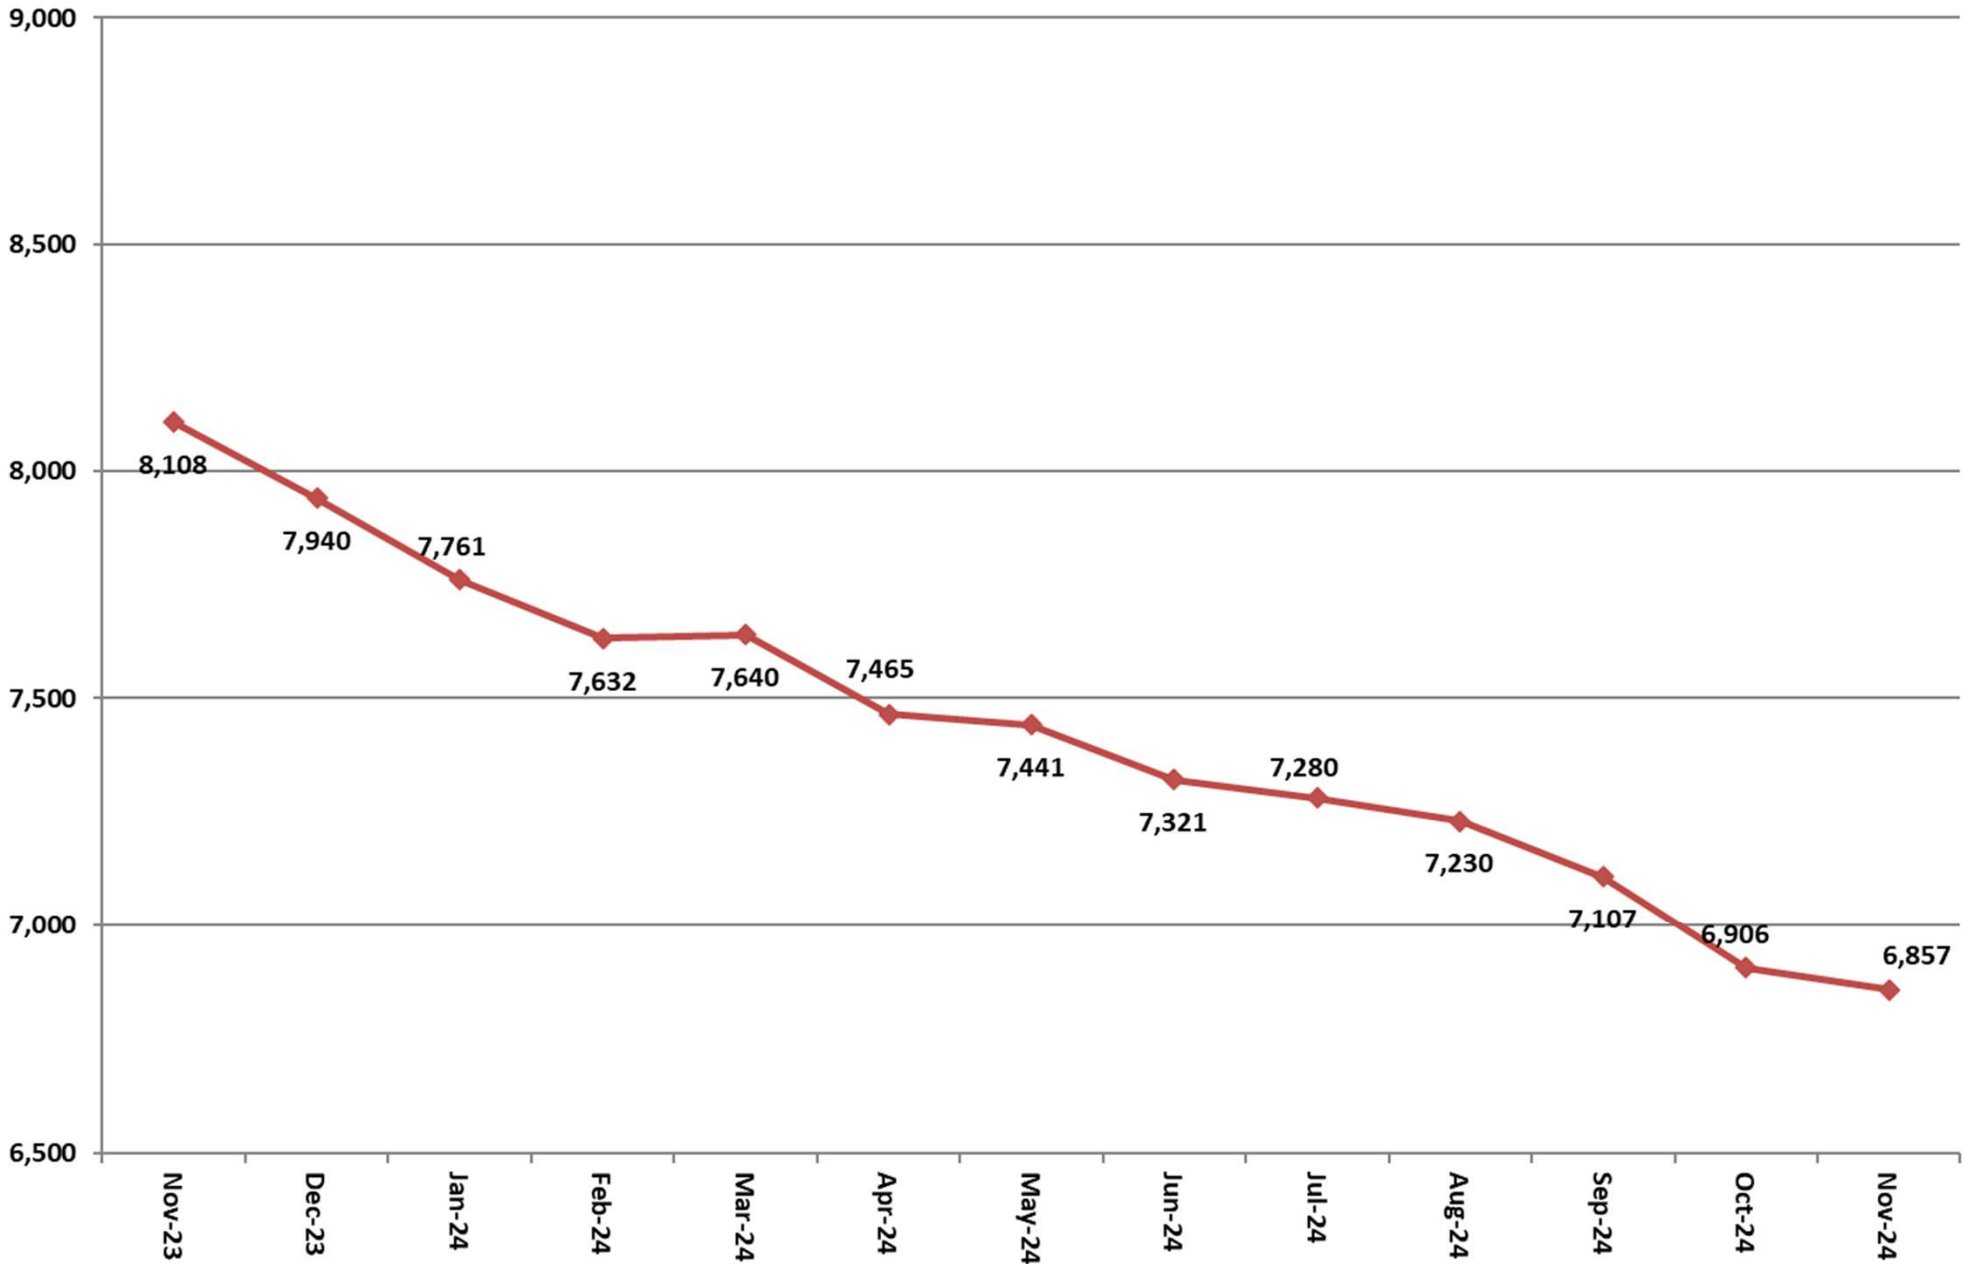

Inmate Population between November 15, 2023 to November 15, 2024

- Grand Total Actual Inmates
- 22-24 Consensus Forecast
- 24-26 Consensus Forecast

Total Institutional Daily Count November 15, 2023 to November 15, 2024

State Inmates In Jail

November 15, 2023 to November 15, 2024

Class D Program

November 15, 2023 to November 15, 2024

Controlled Intake

November 15, 2023 to November 15, 2024