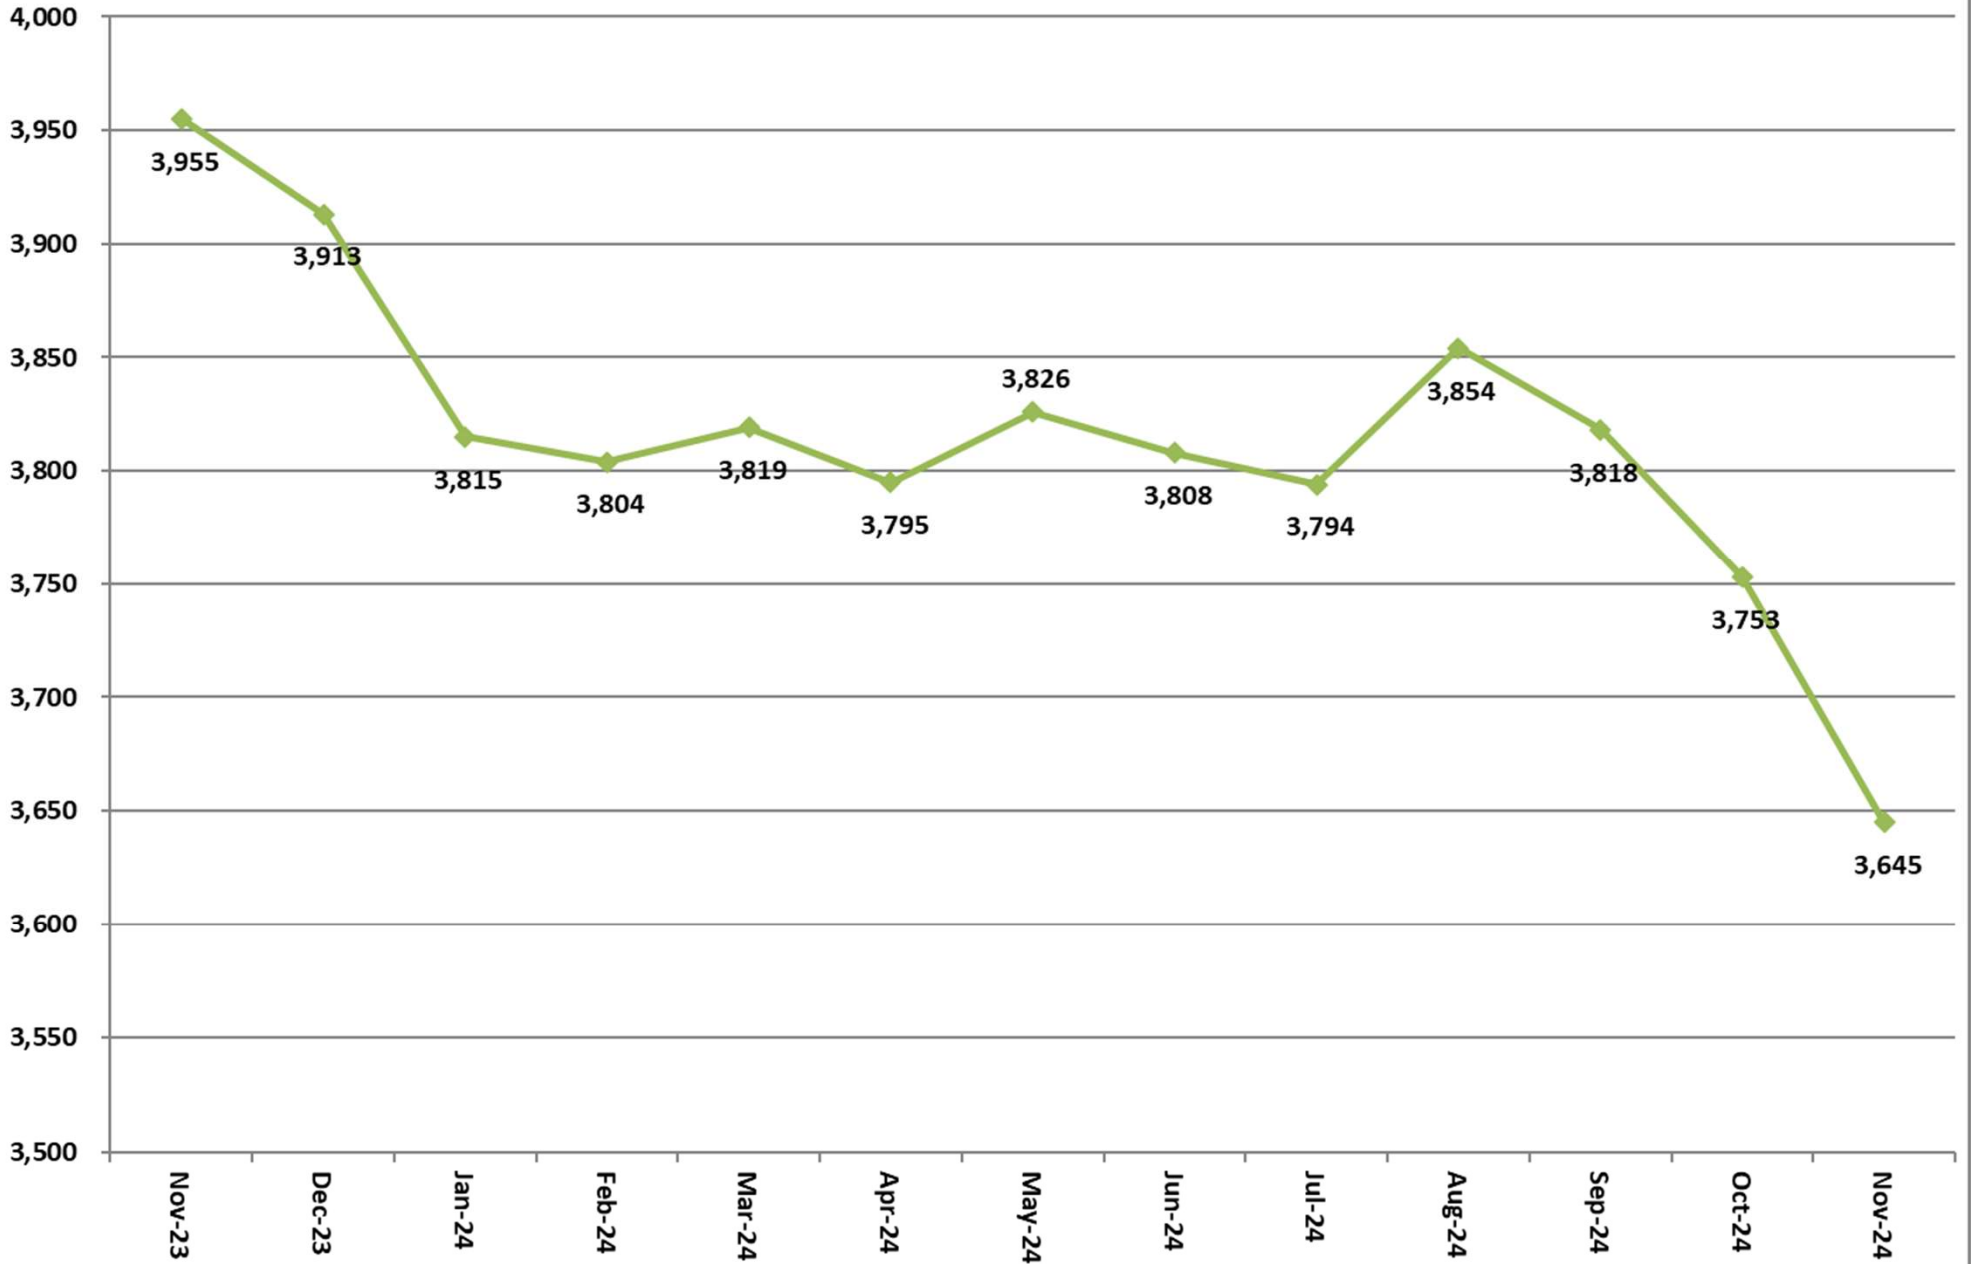

Inmate Population between November 15, 2023 to November 15, 2024

- Grand Total Actual Inmates
- 22-24 Consensus Forecast
- 24-26 Consensus Forecast

Total Institutional Daily Count November 15, 2023 to November 15, 2024

State Inmates In Jail

November 15, 2023 to November 15, 2024

Class D Program

November 15, 2023 to November 15, 2024

Controlled Intake

November 15, 2023 to November 15, 2024