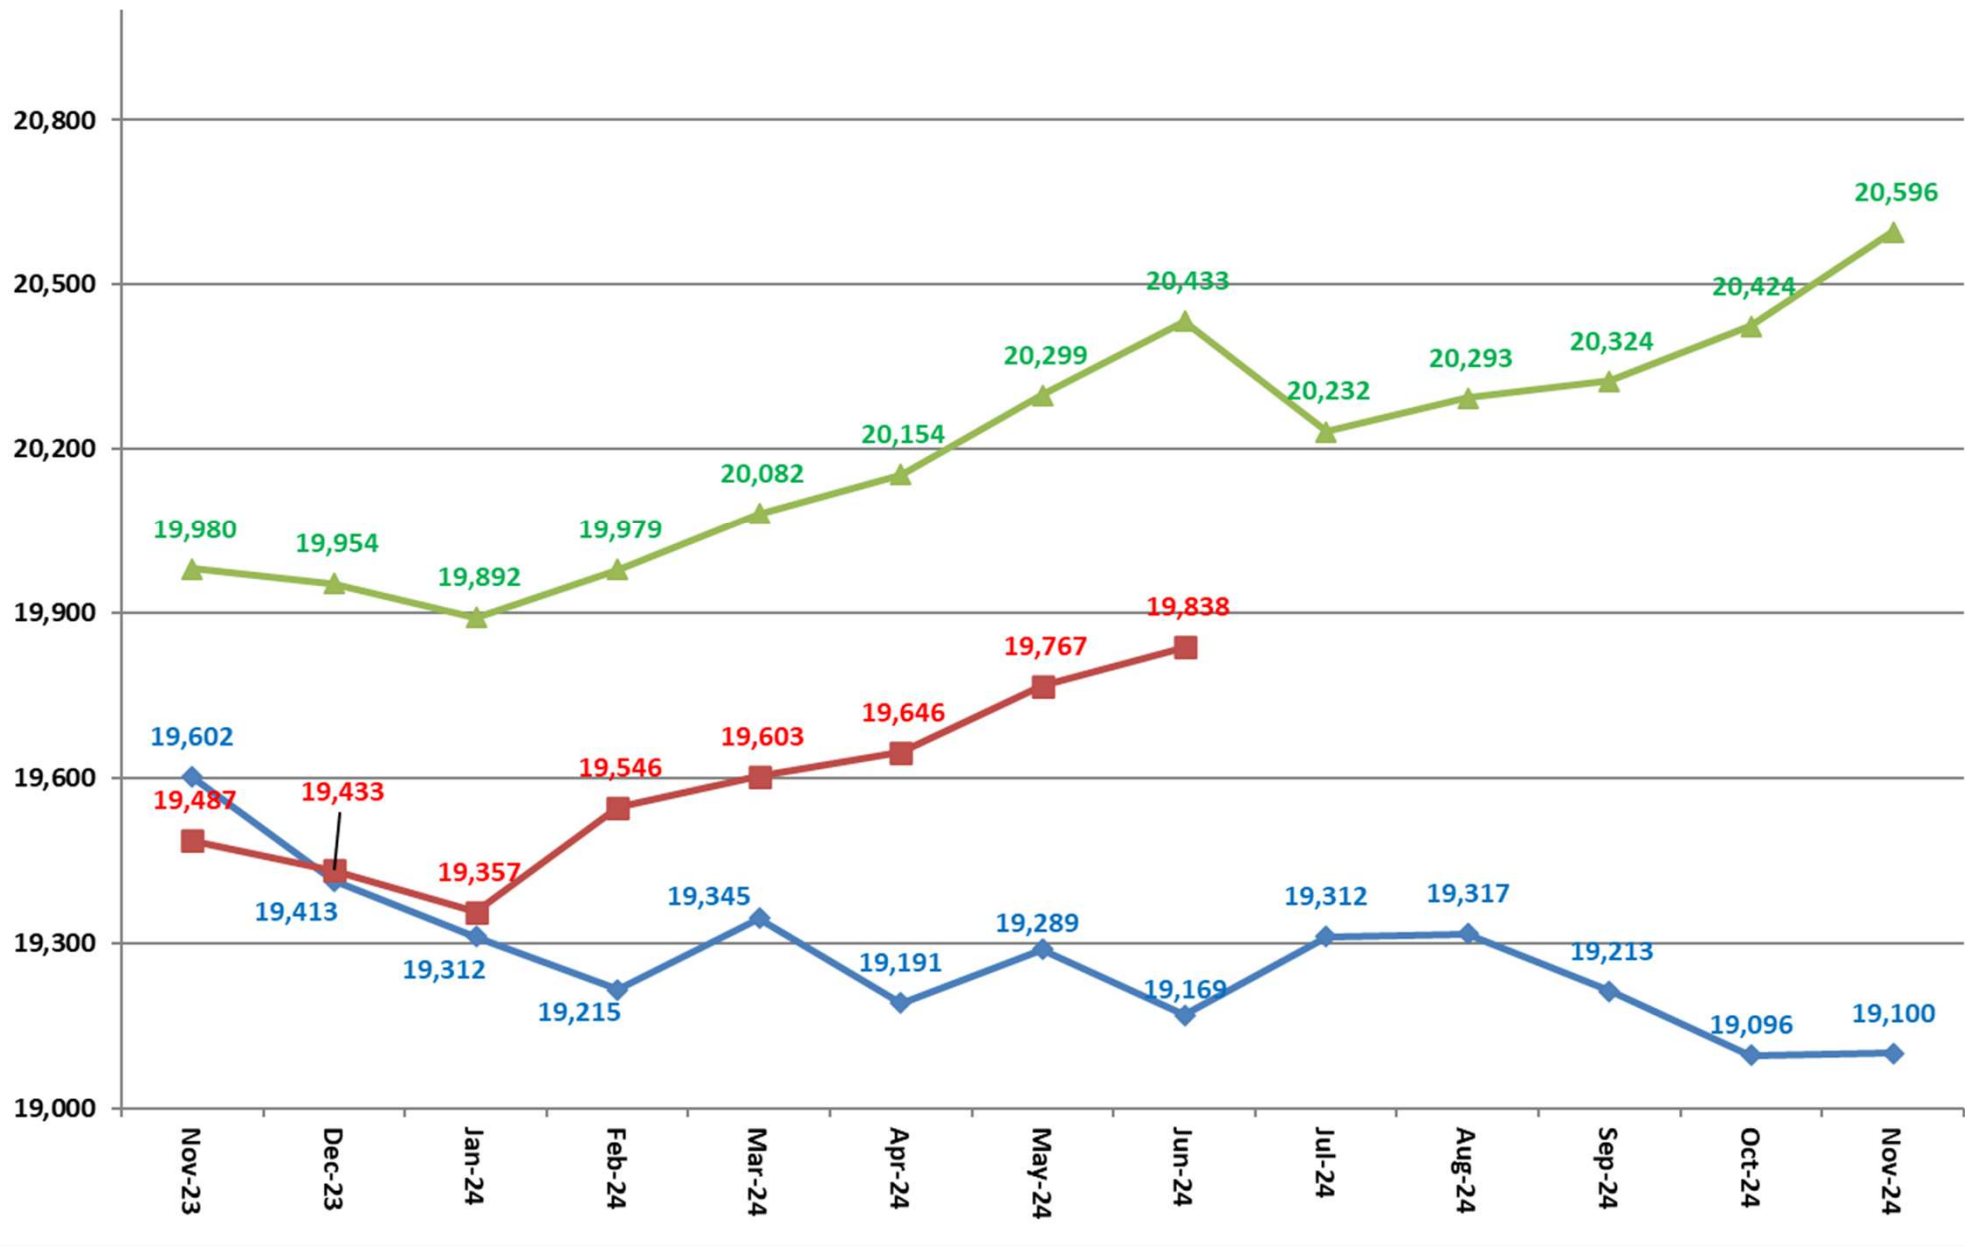

Inmate Population between November 15, 2023 to November 15, 2024

- Grand Total Actual Inmates
- 22-24 Consensus Forecast
- 24-26 Consensus Forecast

Total Institutional Daily Count November 15, 2023 to November 15, 2024

State Inmates In Jail

November 15, 2023 to November 15, 2024

Class D Program

November 15, 2023 to November 15, 2024

Controlled Intake

November 15, 2023 to November 15, 2024