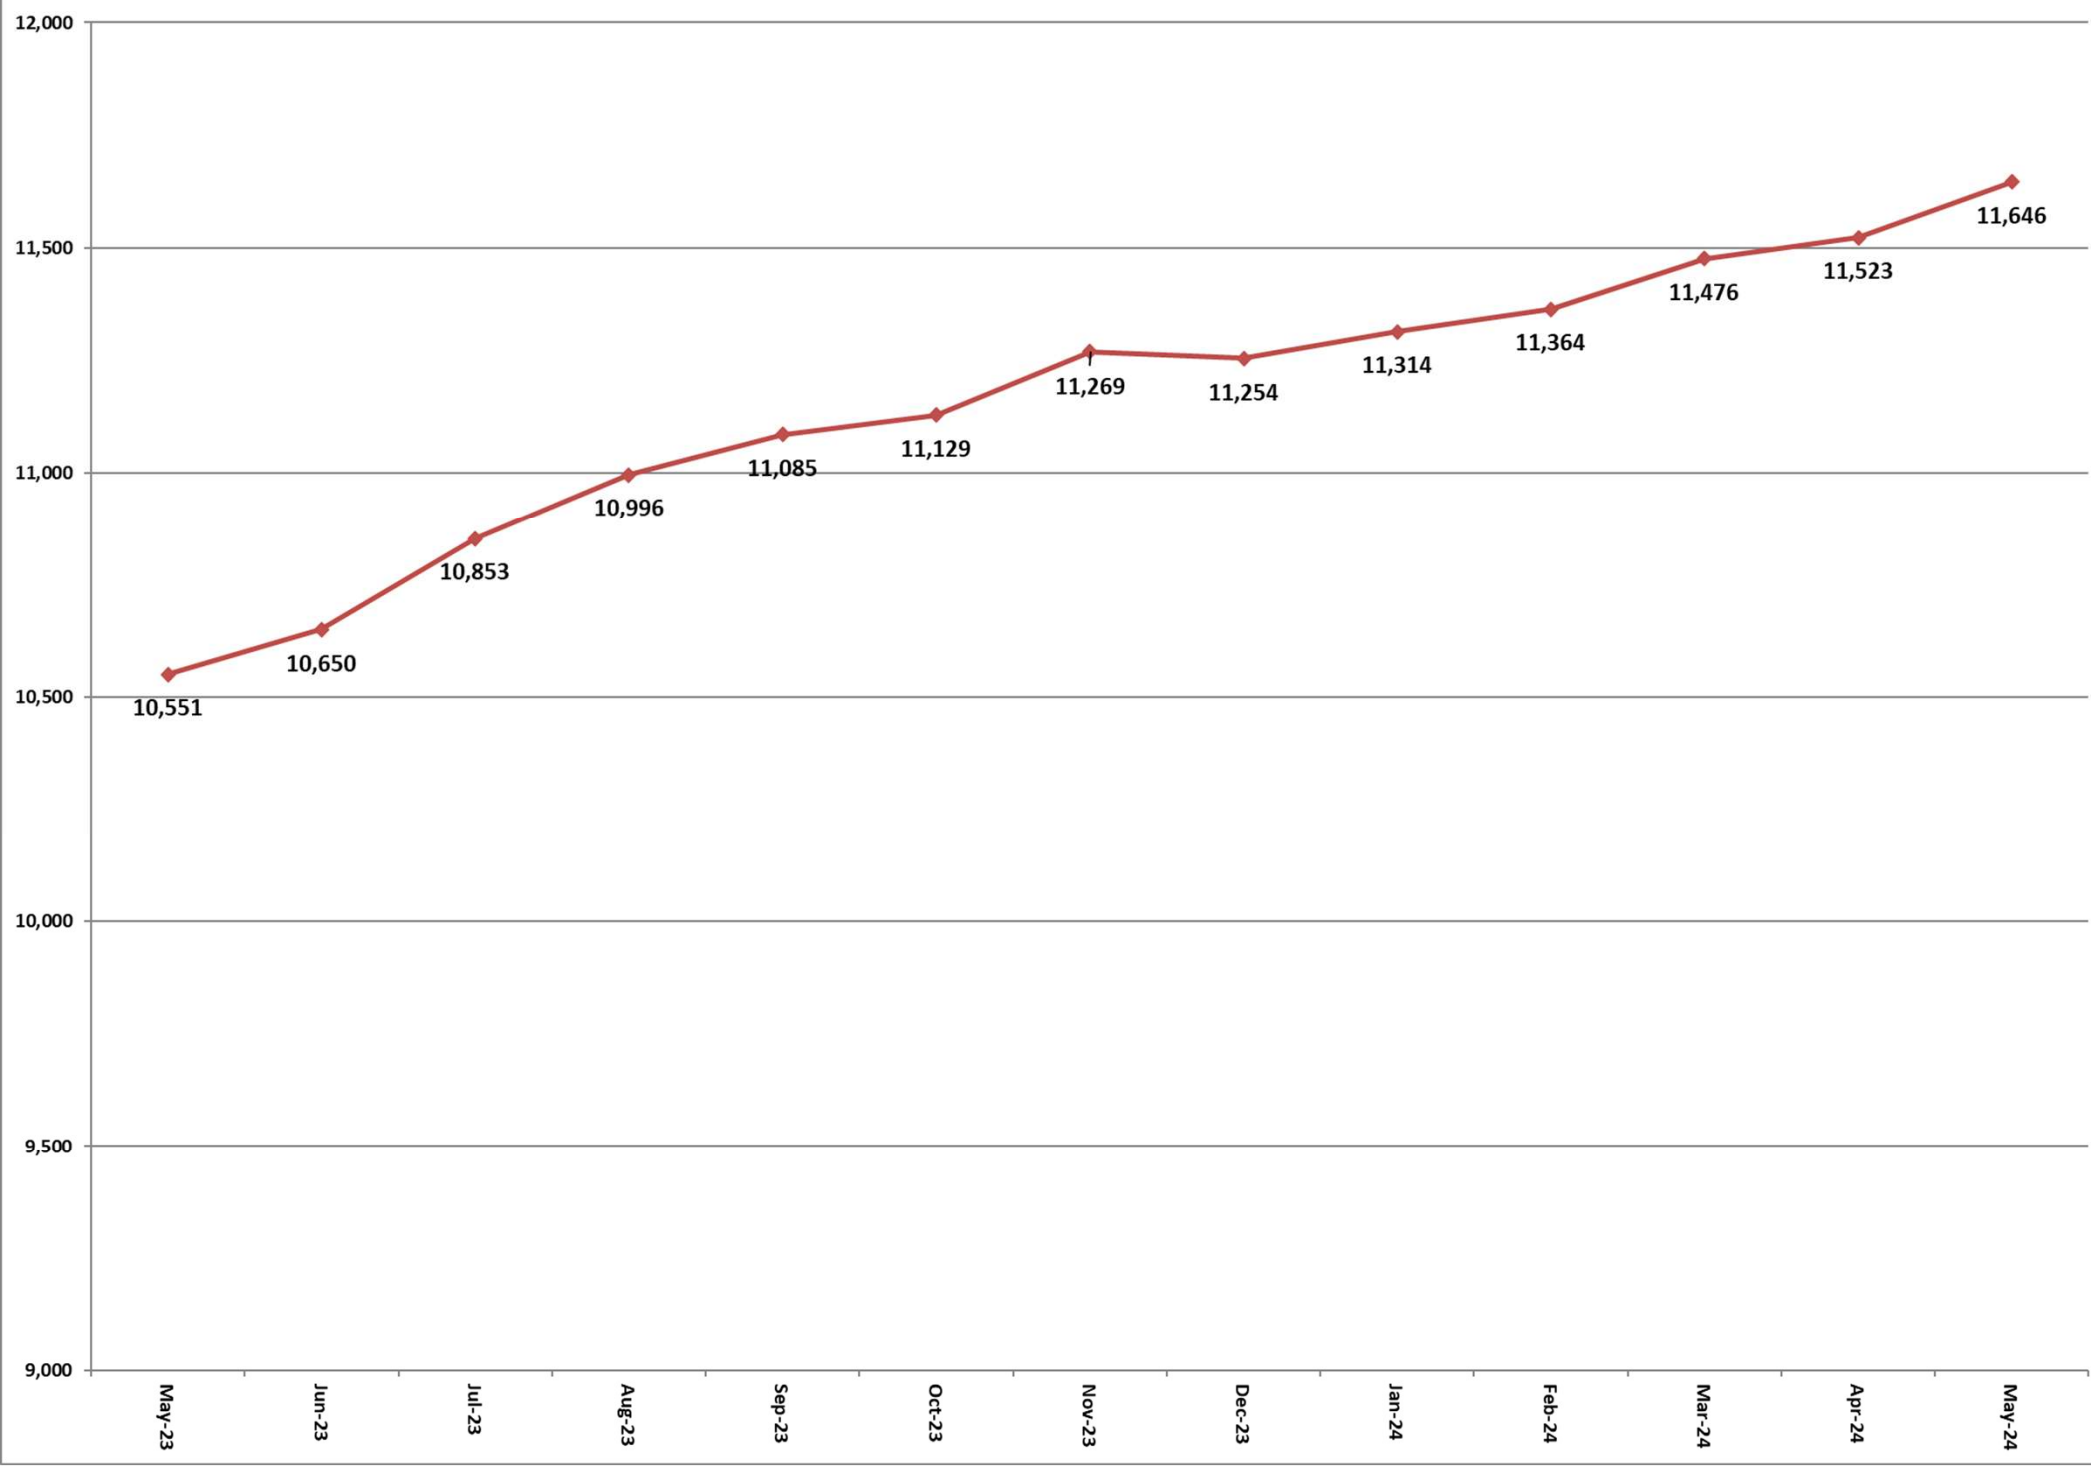

Inmate Population between May 15, 2023 to May 15, 2024

- Grand Total Actual Inmates
- 22-24 Consensus Forecast
- 24-26 Consensus Forecast

Total Institutional Daily Count May 15, 2023 to May 15, 2024

State Inmates In Jail

May 15, 2023 to May 15, 2024

Class D Program May 15, 2023 to May 15, 2024

Controlled Intake

May 15, 2023 to May 15, 2024