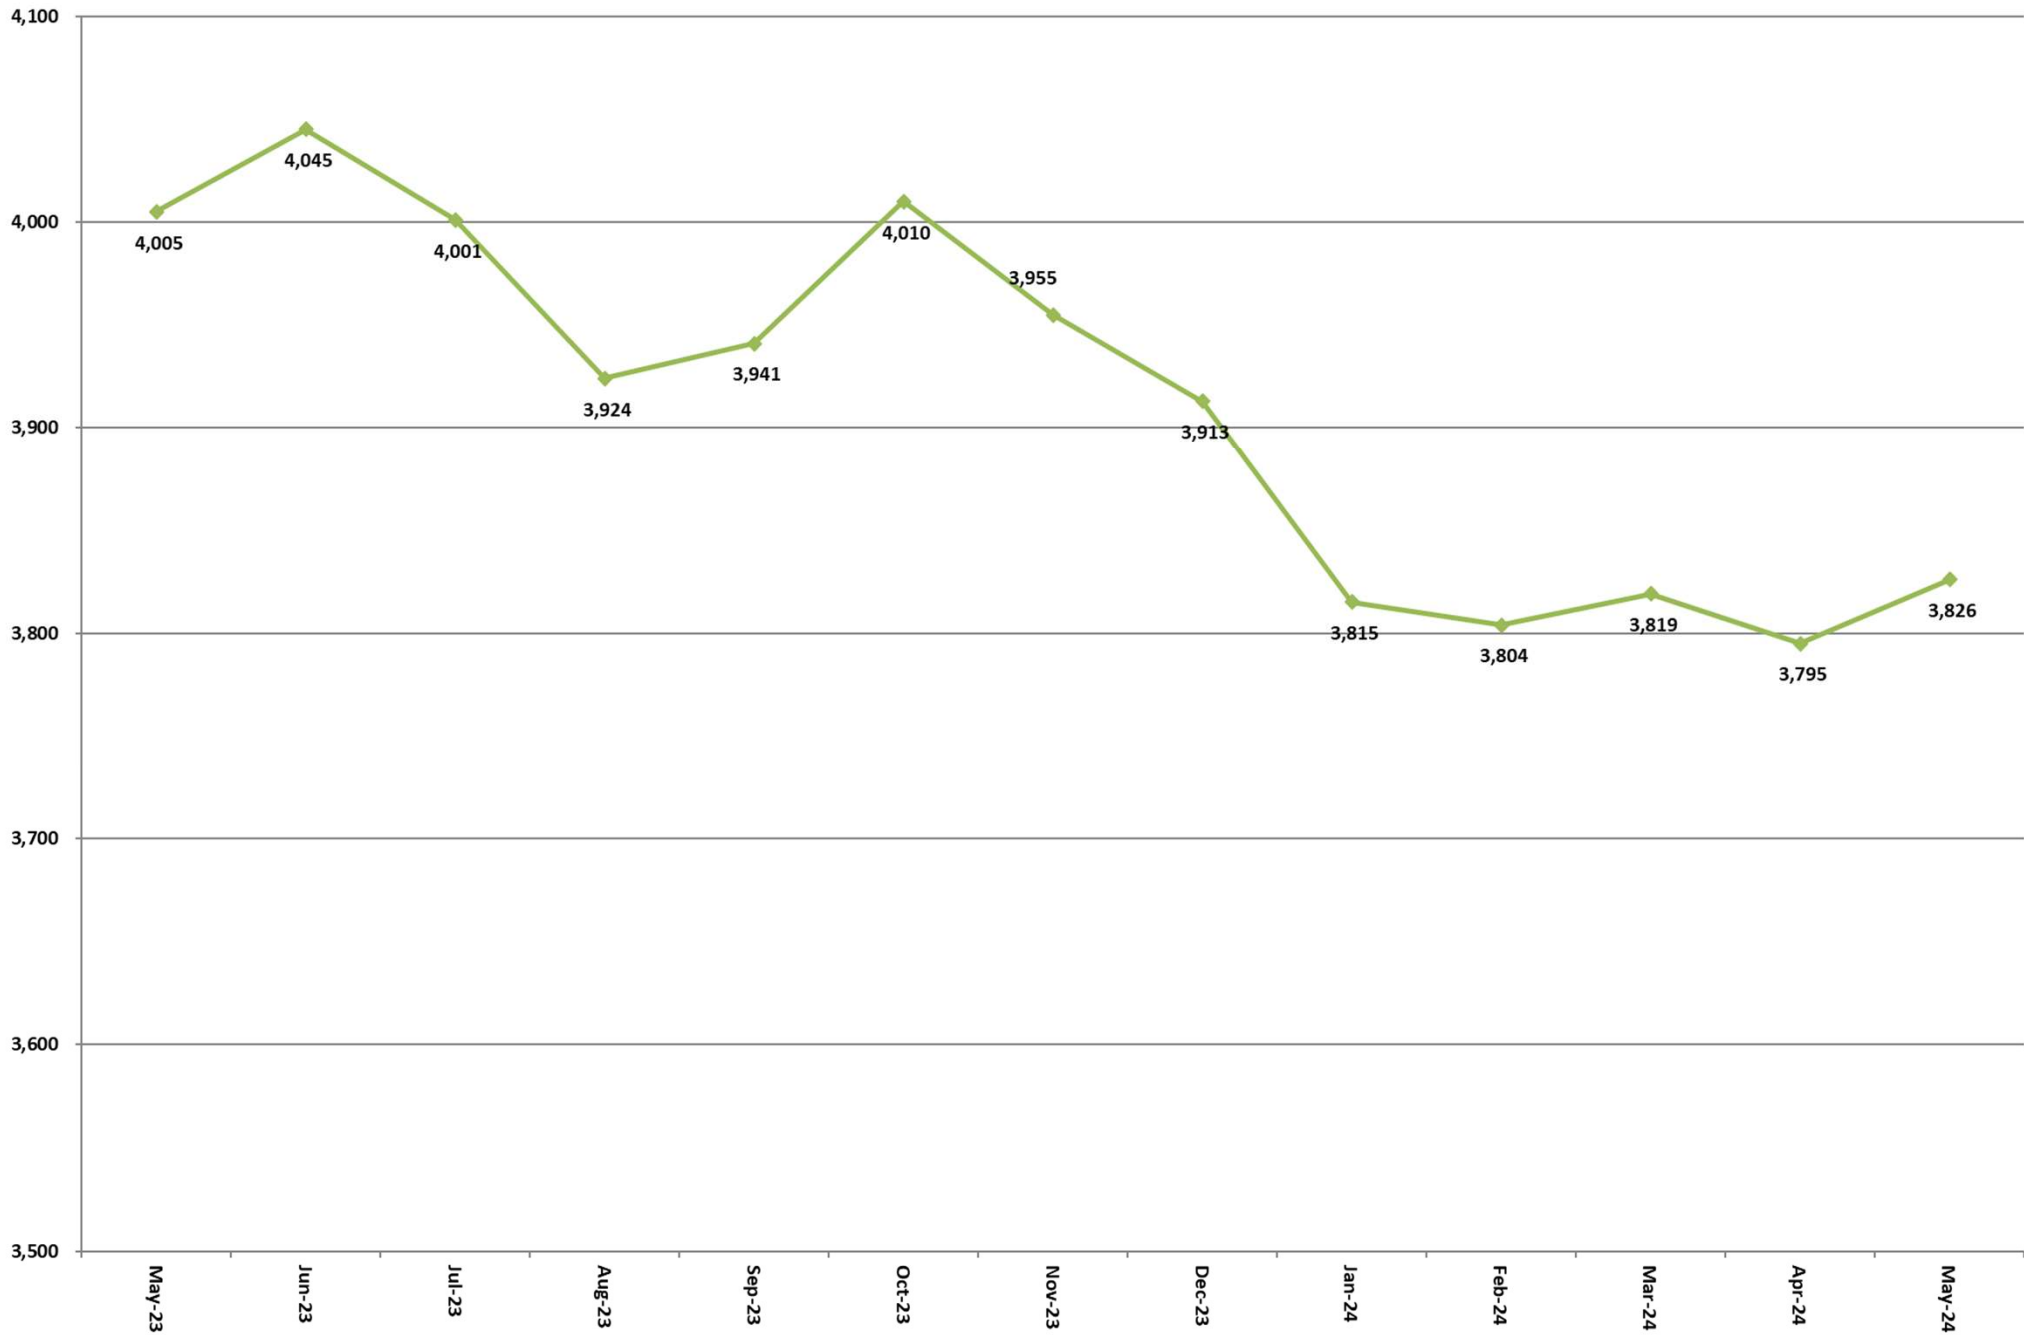

Inmate Population between May 15, 2023 to May 15, 2024

- Grand Total Actual Inmates
- 22-24 Consensus Forecast
- 24-26 Consensus Forecast

Total Institutional Daily Count May 15, 2023 to May 15, 2024

State Inmates In Jail

May 15, 2023 to May 15, 2024

Class D Program May 15, 2023 to May 15, 2024

Controlled Intake

May 15, 2023 to May 15, 2024