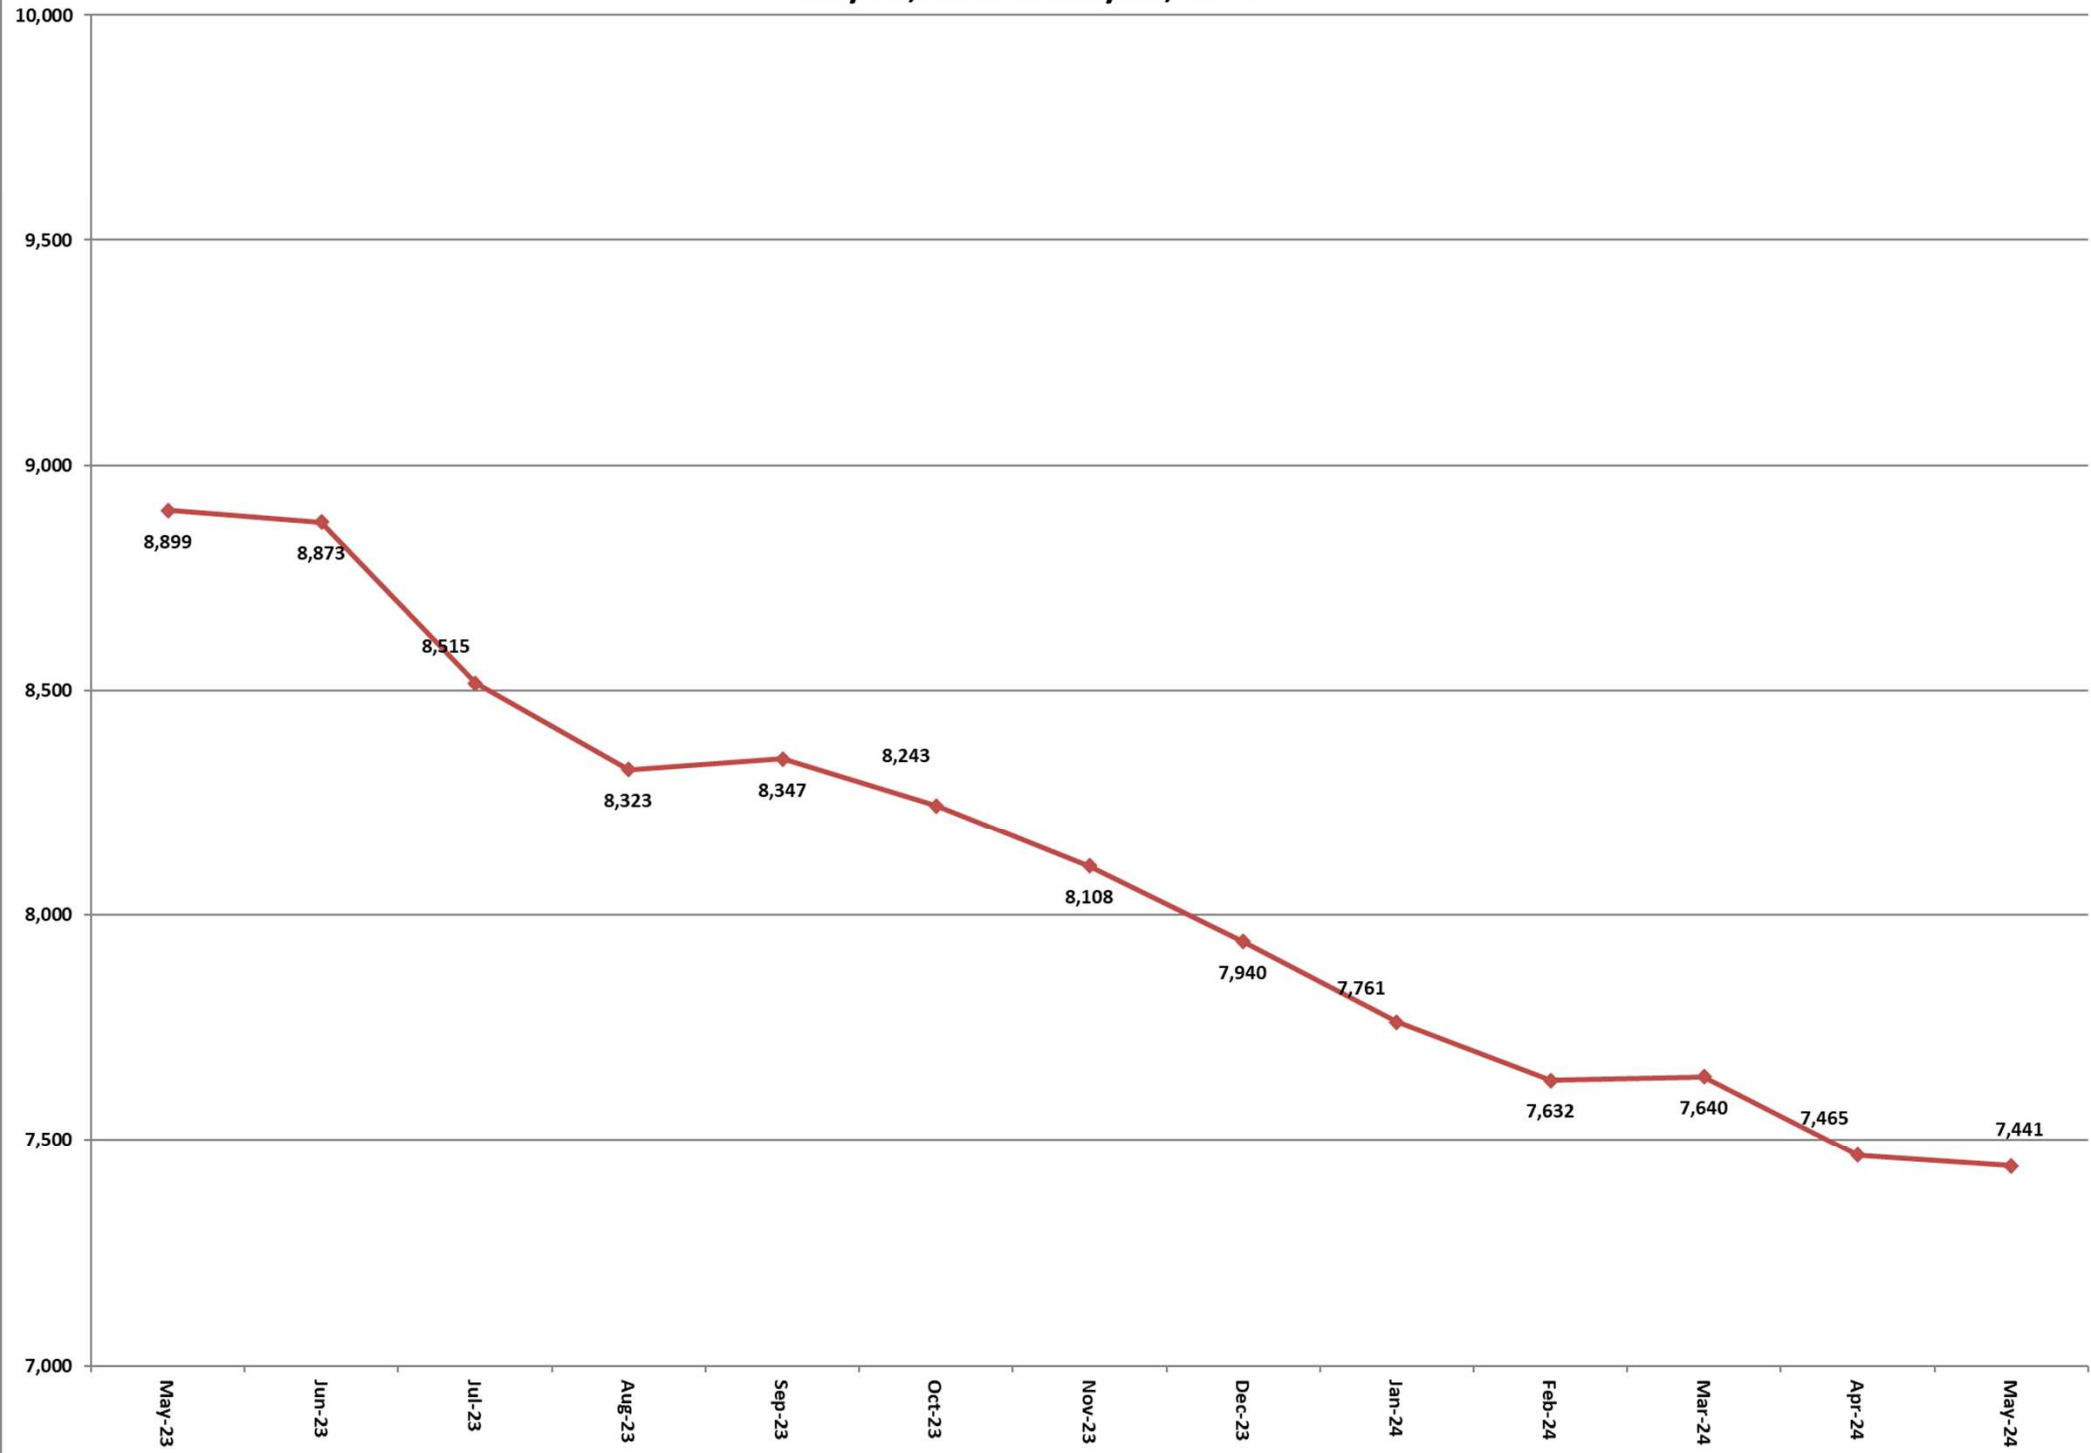

Inmate Population between May 15, 2023 to May 15, 2024

- Grand Total Actual Inmates
- 22-24 Consensus Forecast
- 24-26 Consensus Forecast

Total Institutional Daily Count May 15, 2023 to May 15, 2024

State Inmates In Jail

May 15, 2023 to May 15, 2024

Class D Program May 15, 2023 to May 15, 2024

Controlled Intake

May 15, 2023 to May 15, 2024