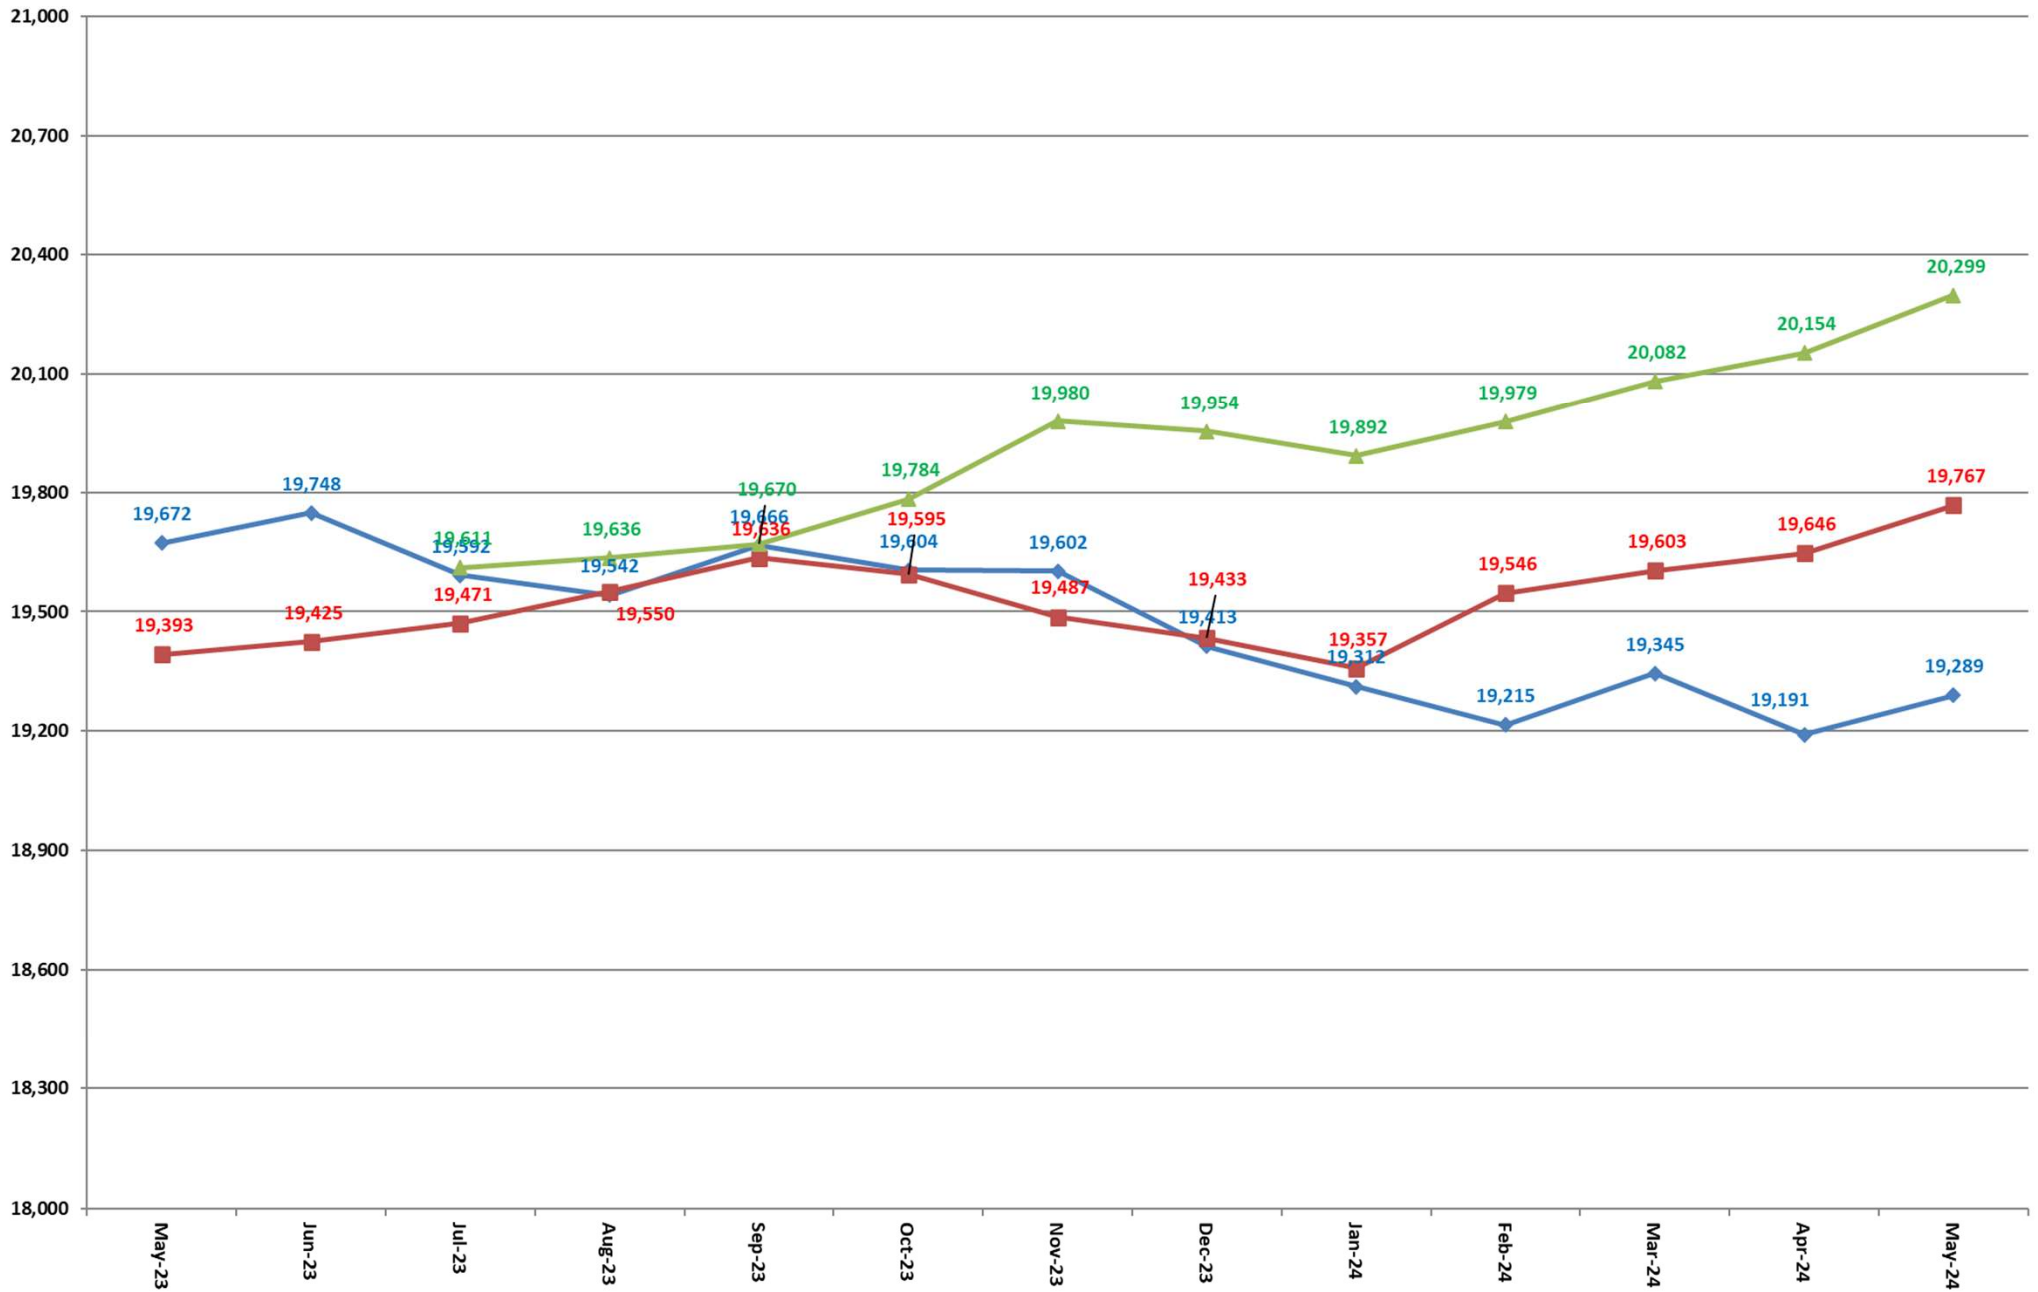

Inmate Population between May 15, 2023 to May 15, 2024

- Grand Total Actual Inmates
- 22-24 Consensus Forecast
- 24-26 Consensus Forecast

Total Institutional Daily Count May 15, 2023 to May 15, 2024

State Inmates In Jail

May 15, 2023 to May 15, 2024

Class D Program May 15, 2023 to May 15, 2024

Controlled Intake

May 15, 2023 to May 15, 2024