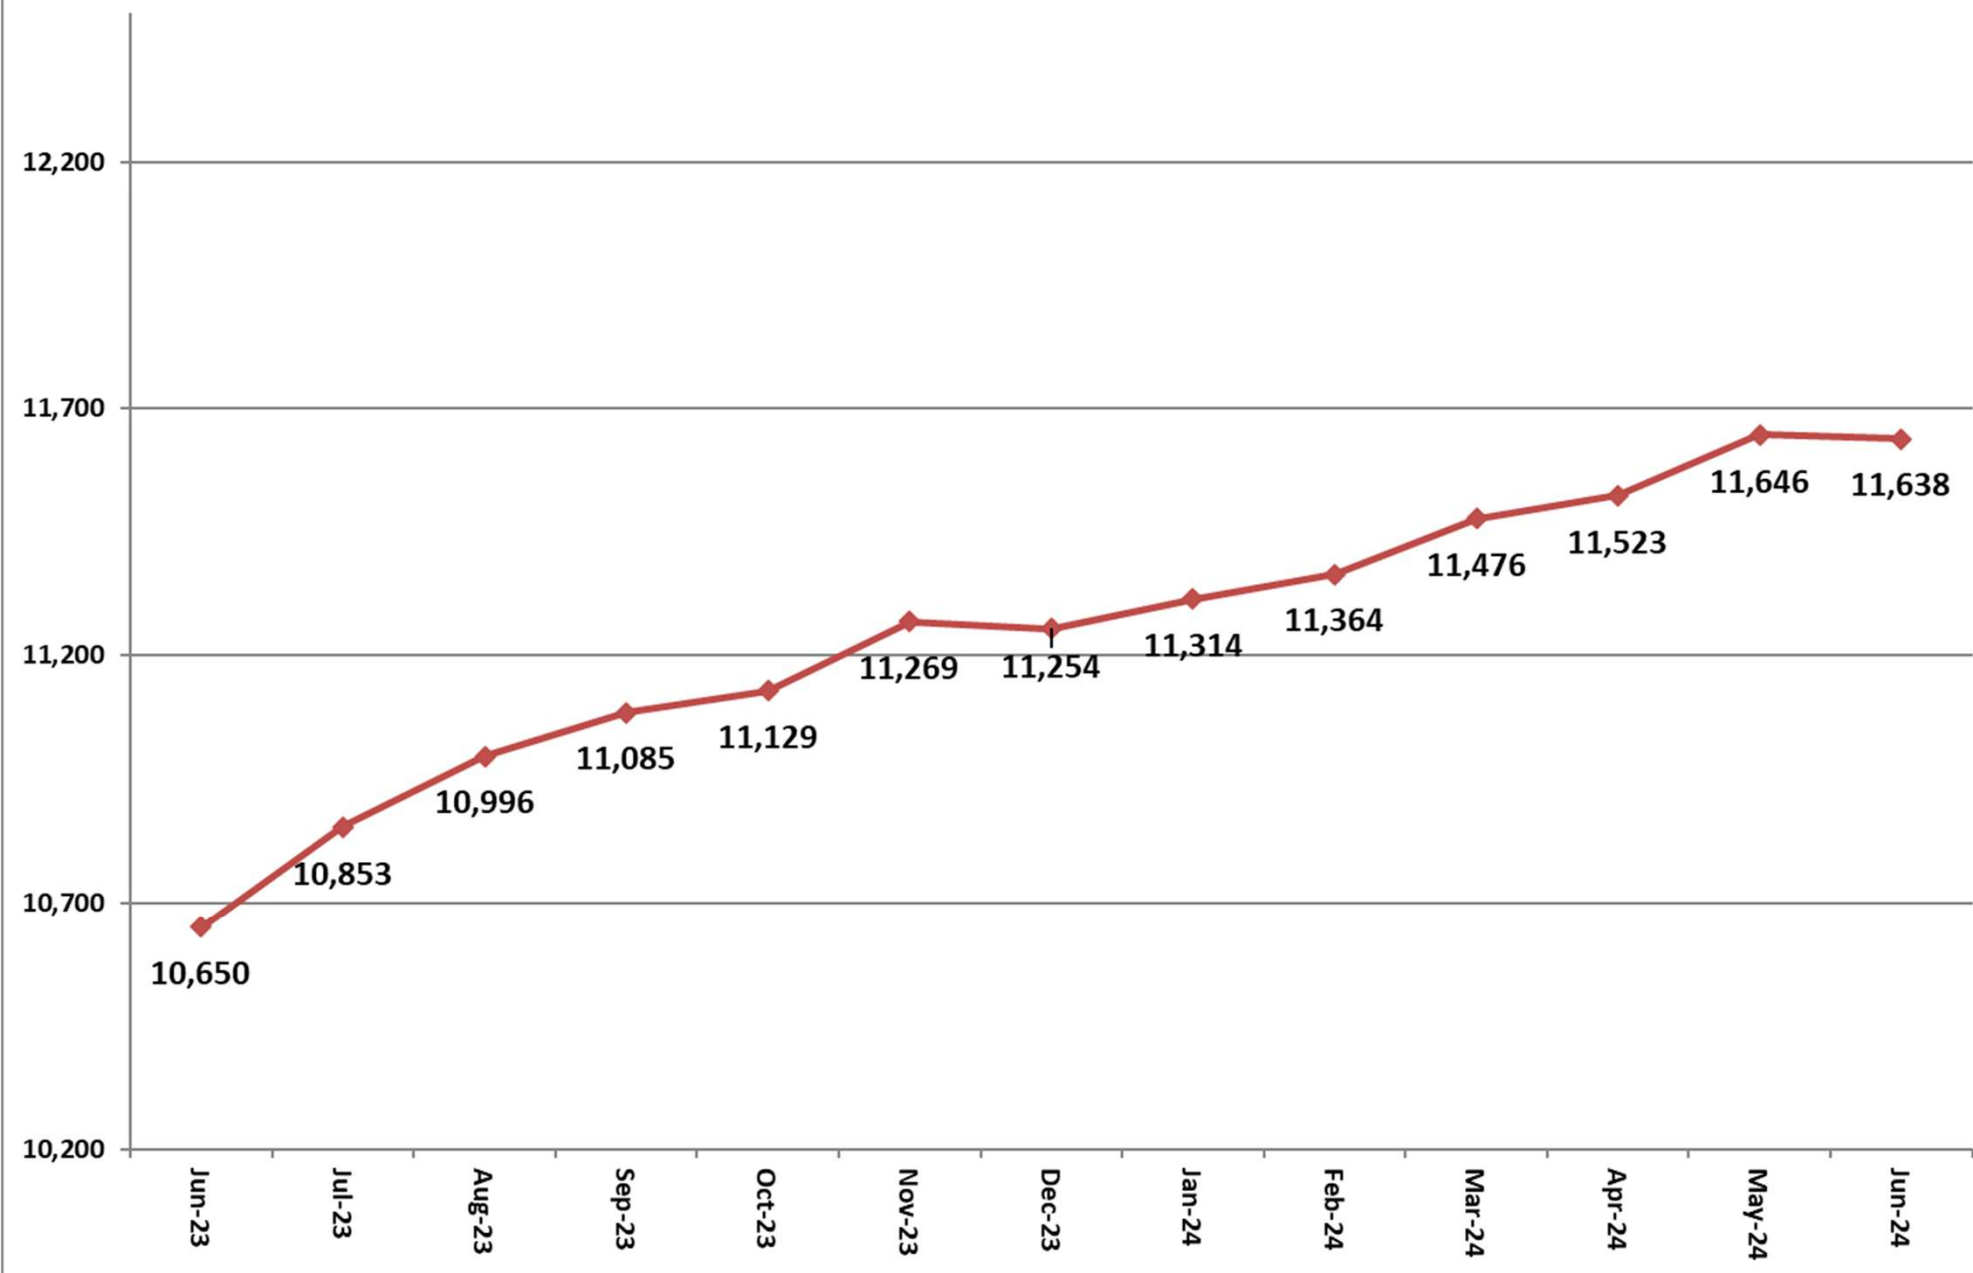

Inmate Population between June 15, 2023 to June 15, 2024

- Grand Total Actual Inmates
- 22-24 Consensus Forecast
- 24-26 Consensus Forecast

Total Institutional Daily Count June 15, 2023 to June 15, 2024

State Inmates In Jail

June 15, 2023 to June 15, 2024

Class D Program

June 15, 2023 to June 15, 2024

Controlled Intake

June 15, 2023 to June 15, 2024