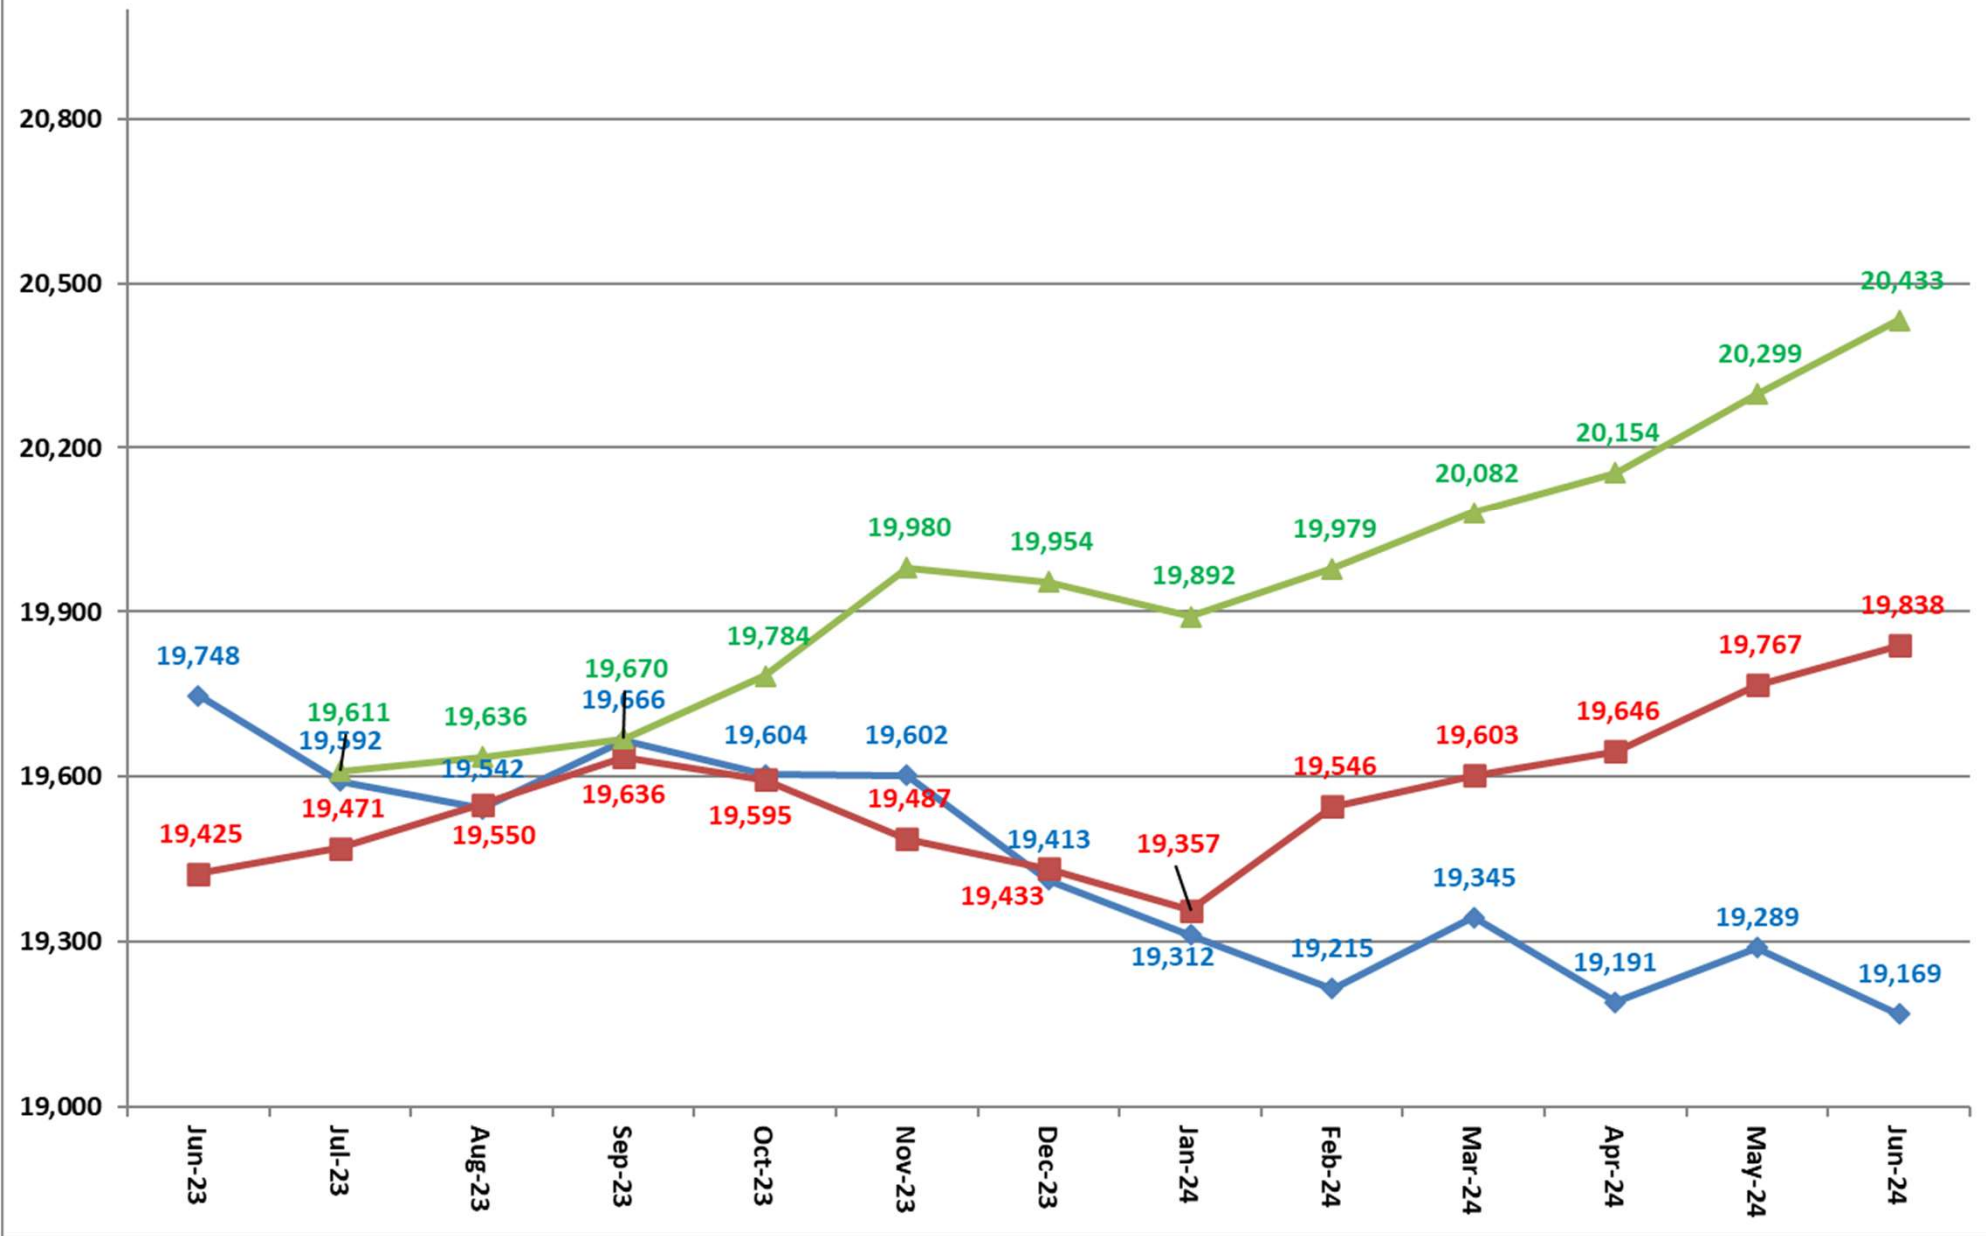

Inmate Population between June 15, 2023 to June 15, 2024

- Grand Total Actual Inmates
- 22-24 Consensus Forecast
- 24-26 Consensus Forecast

Total Institutional Daily Count June 15, 2023 to June 15, 2024

State Inmates In Jail

June 15, 2023 to June 15, 2024

Class D Program

June 15, 2023 to June 15, 2024

Controlled Intake

June 15, 2023 to June 15, 2024