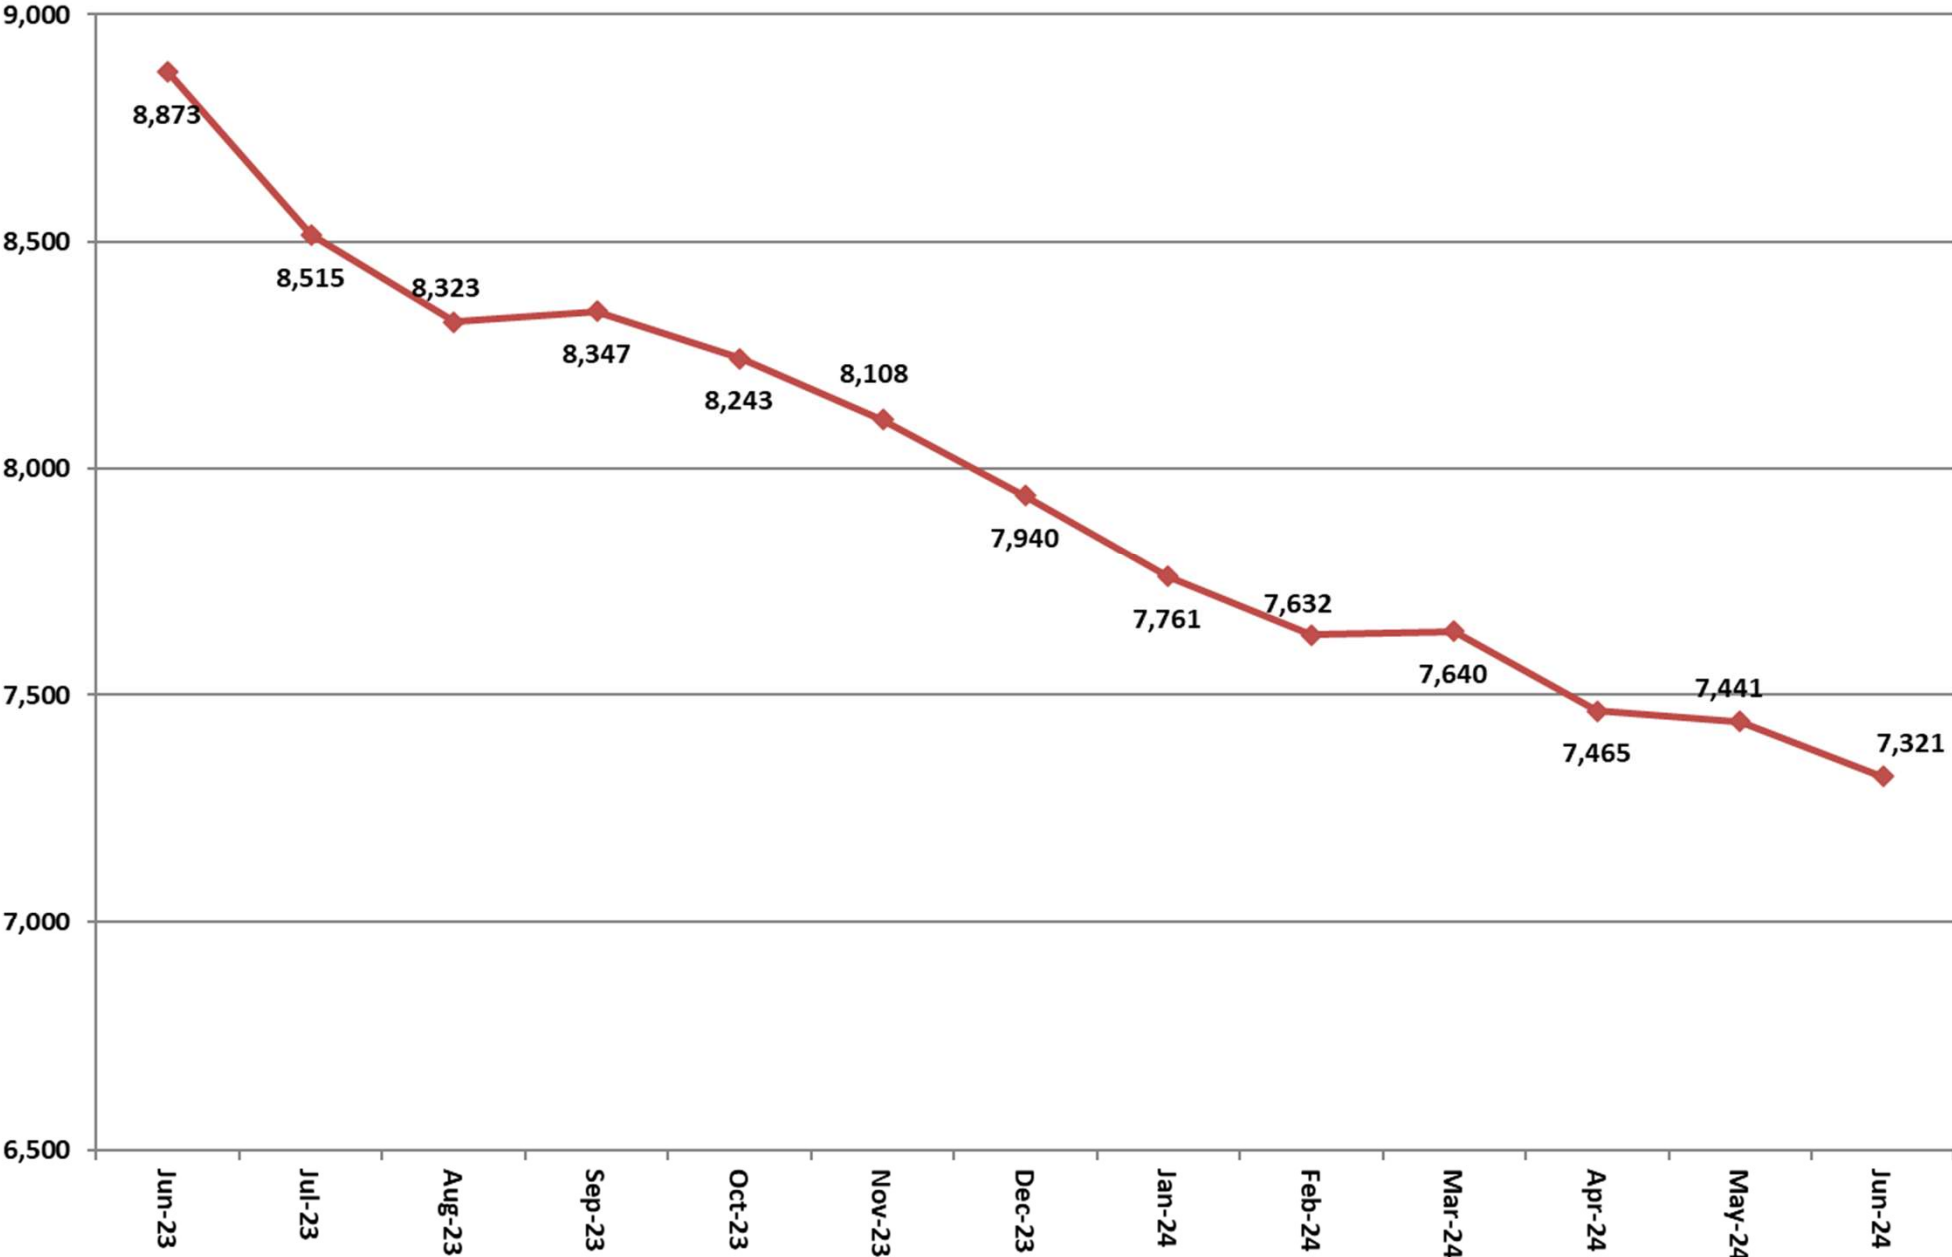

Inmate Population between June 15, 2023 to June 15, 2024

- Grand Total Actual Inmates
- 22-24 Consensus Forecast
- 24-26 Consensus Forecast

Total Institutional Daily Count June 15, 2023 to June 15, 2024

State Inmates In Jail

June 15, 2023 to June 15, 2024

Class D Program

June 15, 2023 to June 15, 2024

Controlled Intake

June 15, 2023 to June 15, 2024