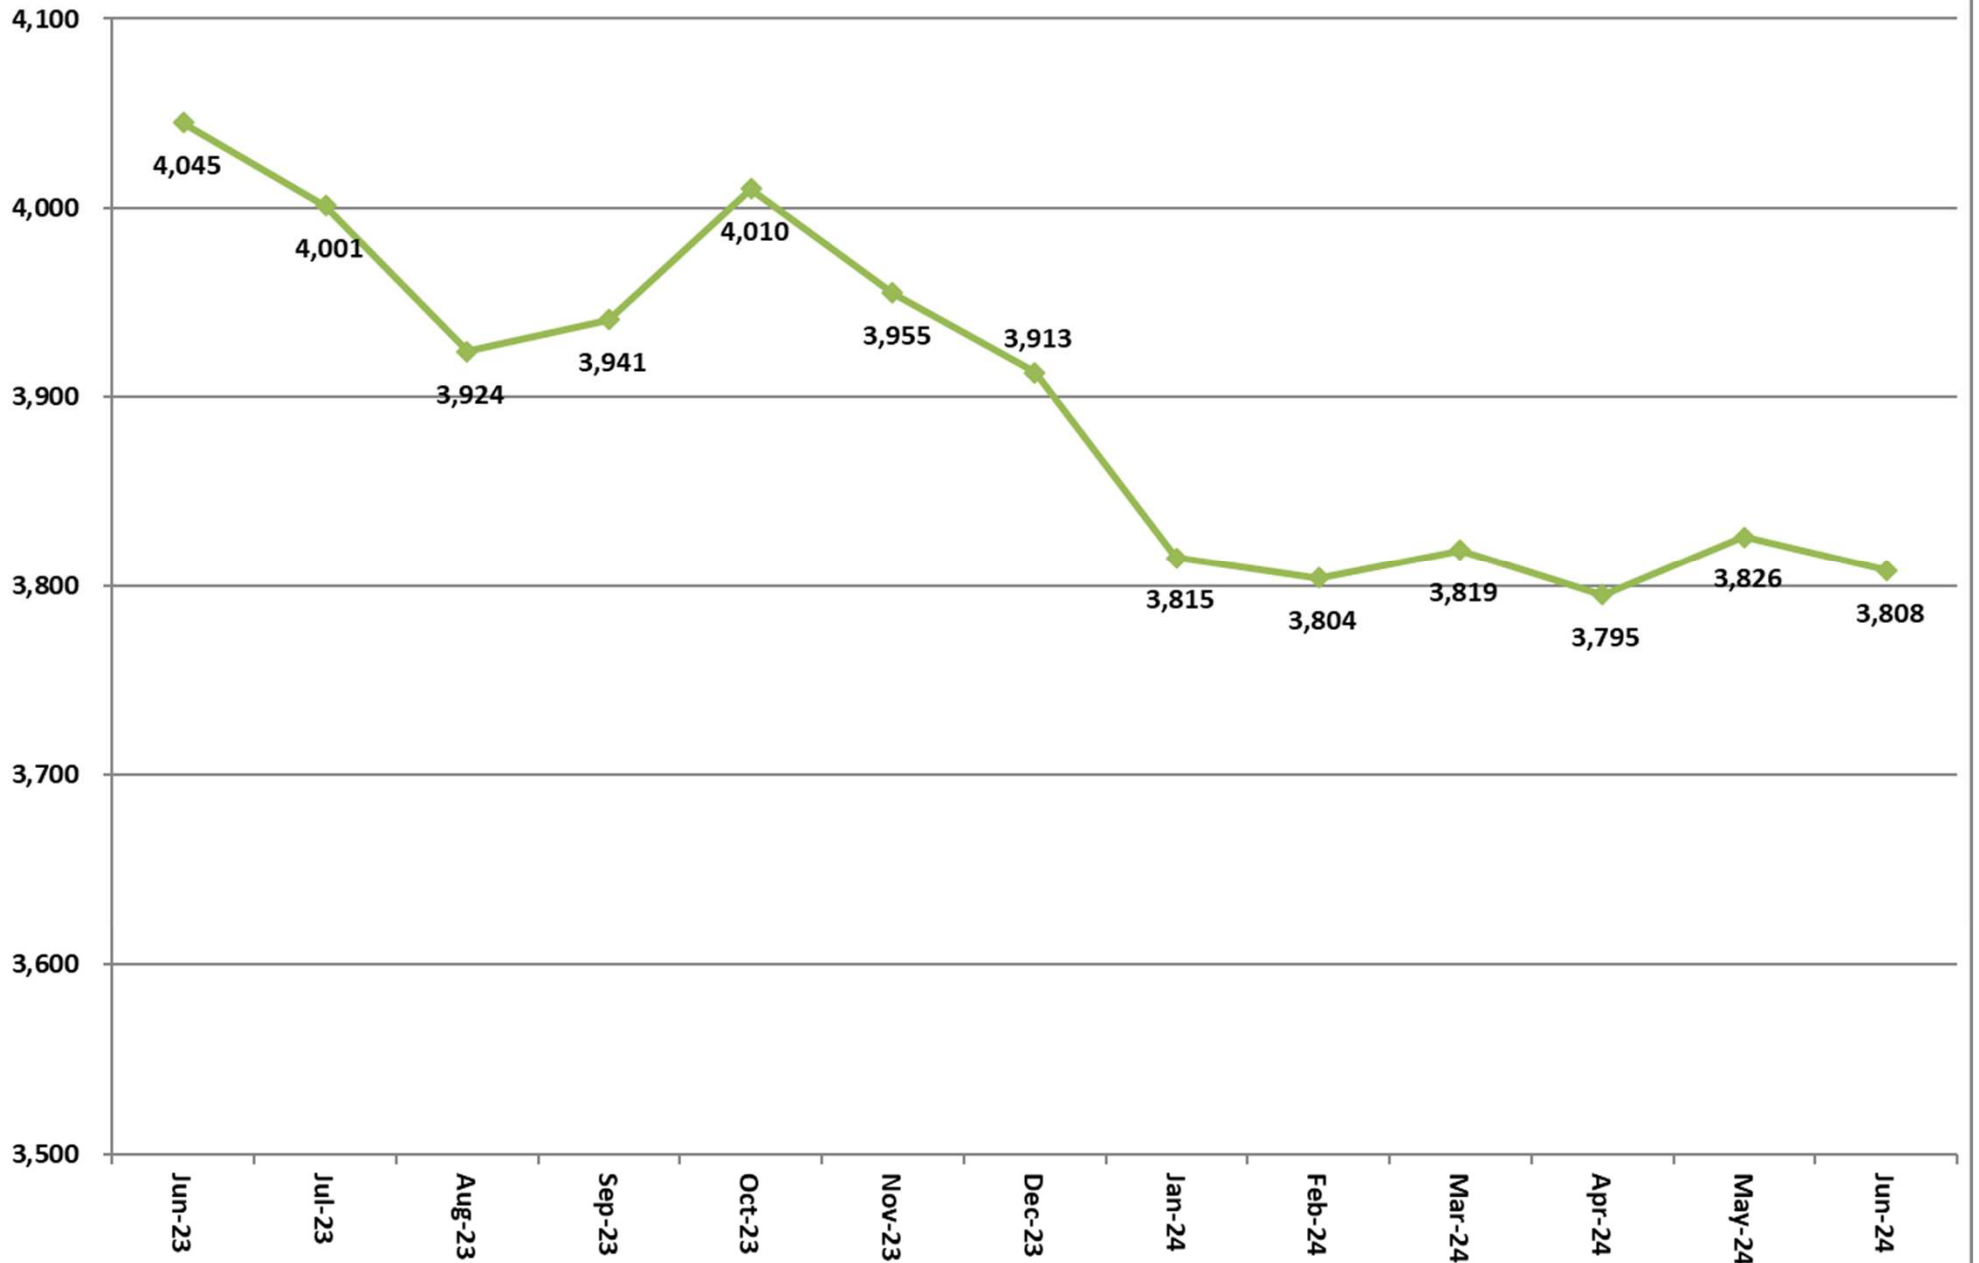

Inmate Population between June 15, 2023 to June 15, 2024

- Grand Total Actual Inmates
- 22-24 Consensus Forecast
- 24-26 Consensus Forecast

Total Institutional Daily Count June 15, 2023 to June 15, 2024

State Inmates In Jail

June 15, 2023 to June 15, 2024

Class D Program

June 15, 2023 to June 15, 2024

Controlled Intake

June 15, 2023 to June 15, 2024