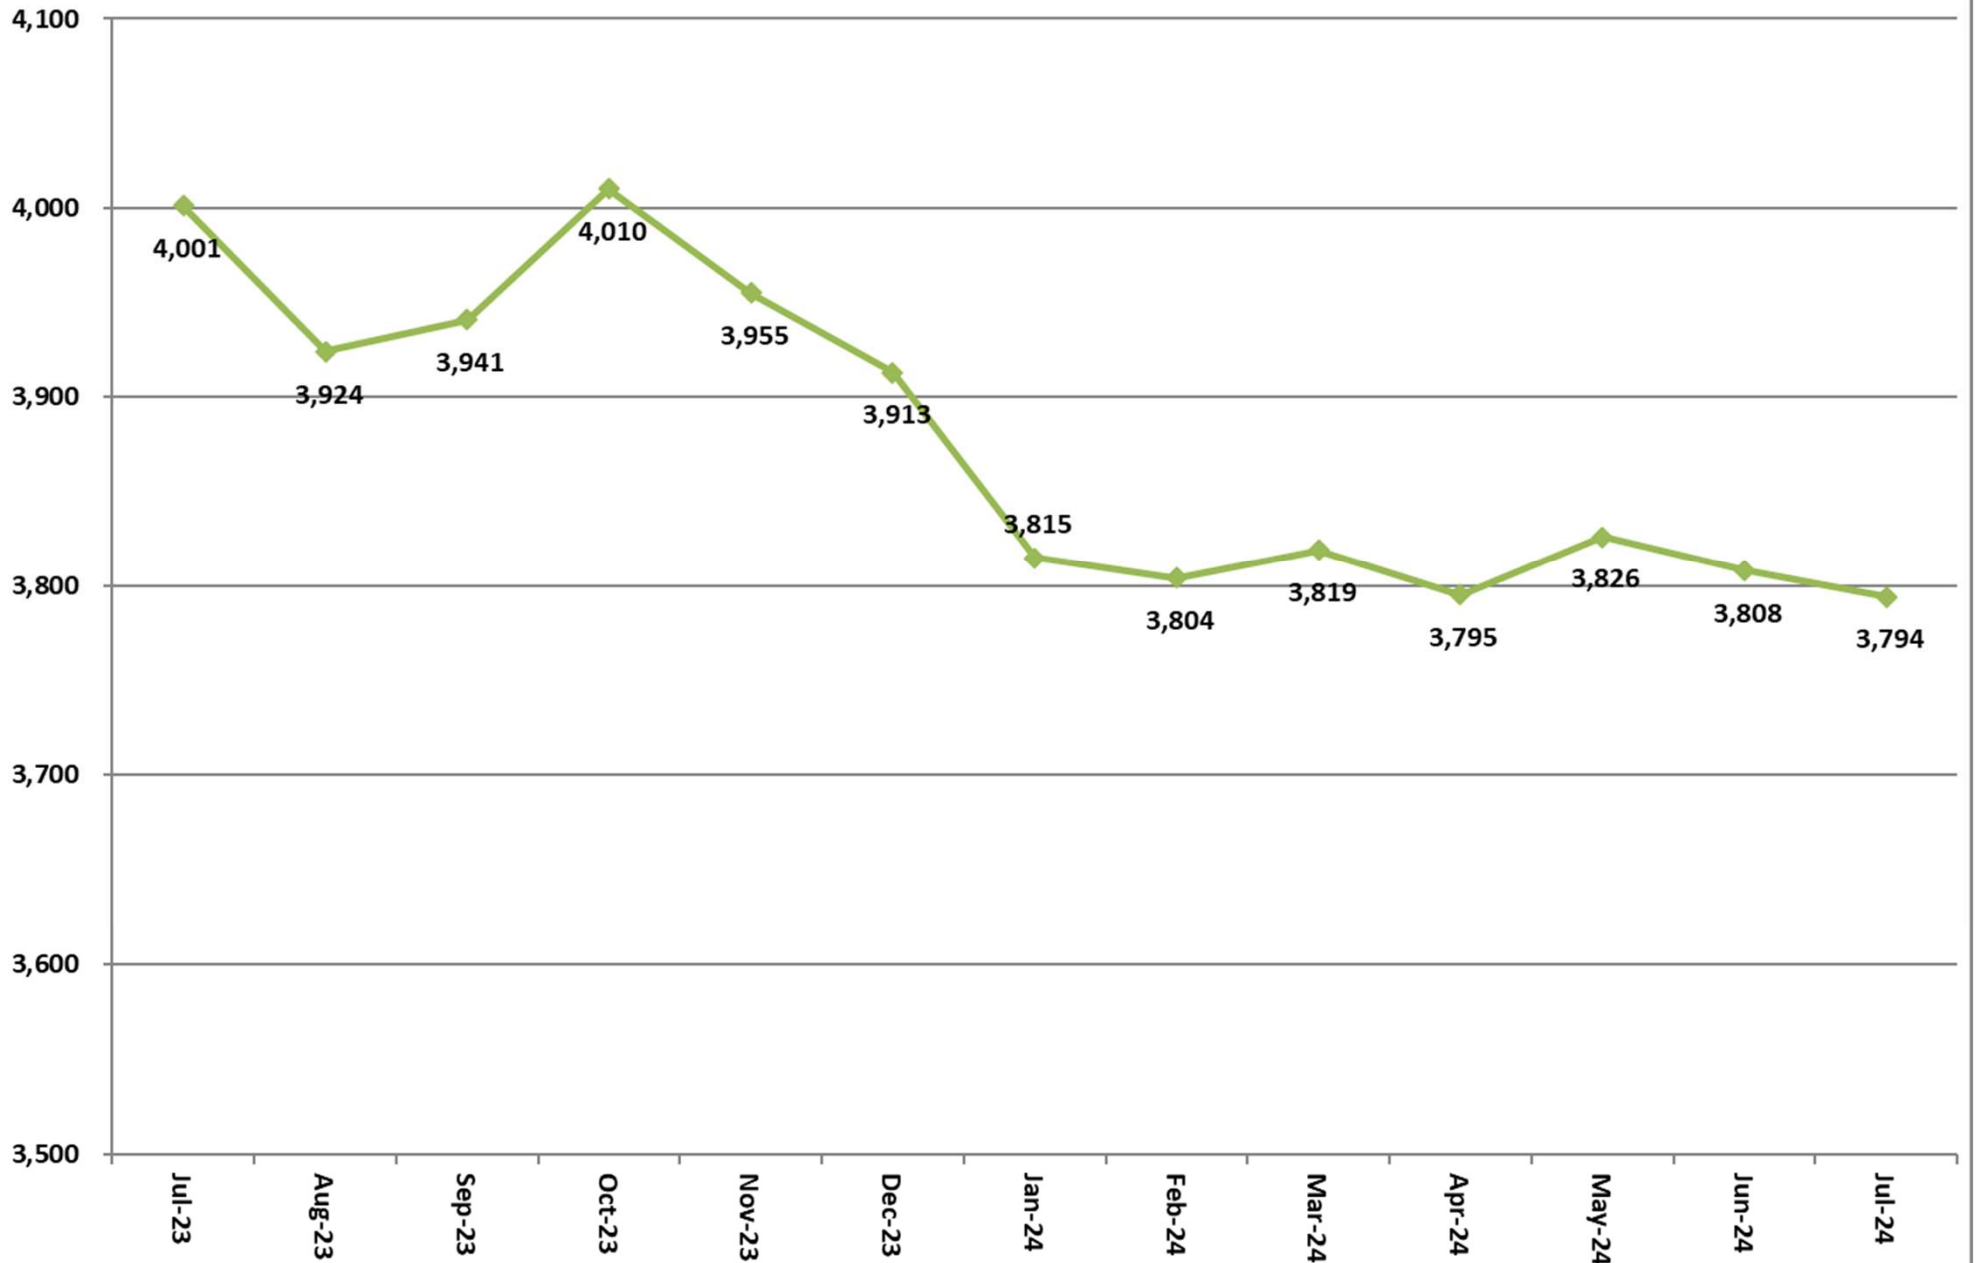

Inmate Population between July 15, 2023 to July 15, 2024

- Grand Total Actual Inmates
- 22-24 Consensus Forecast
- 24-26 Consensus Forecast

Total Institutional Daily Count July 15, 2023 to July 15, 2024

State Inmates In Jail

July 15, 2023 to July 15, 2024

Class D Program July 15, 2023 to July 15, 2024

Controlled Intake

July 15, 2023 to July 15, 2024