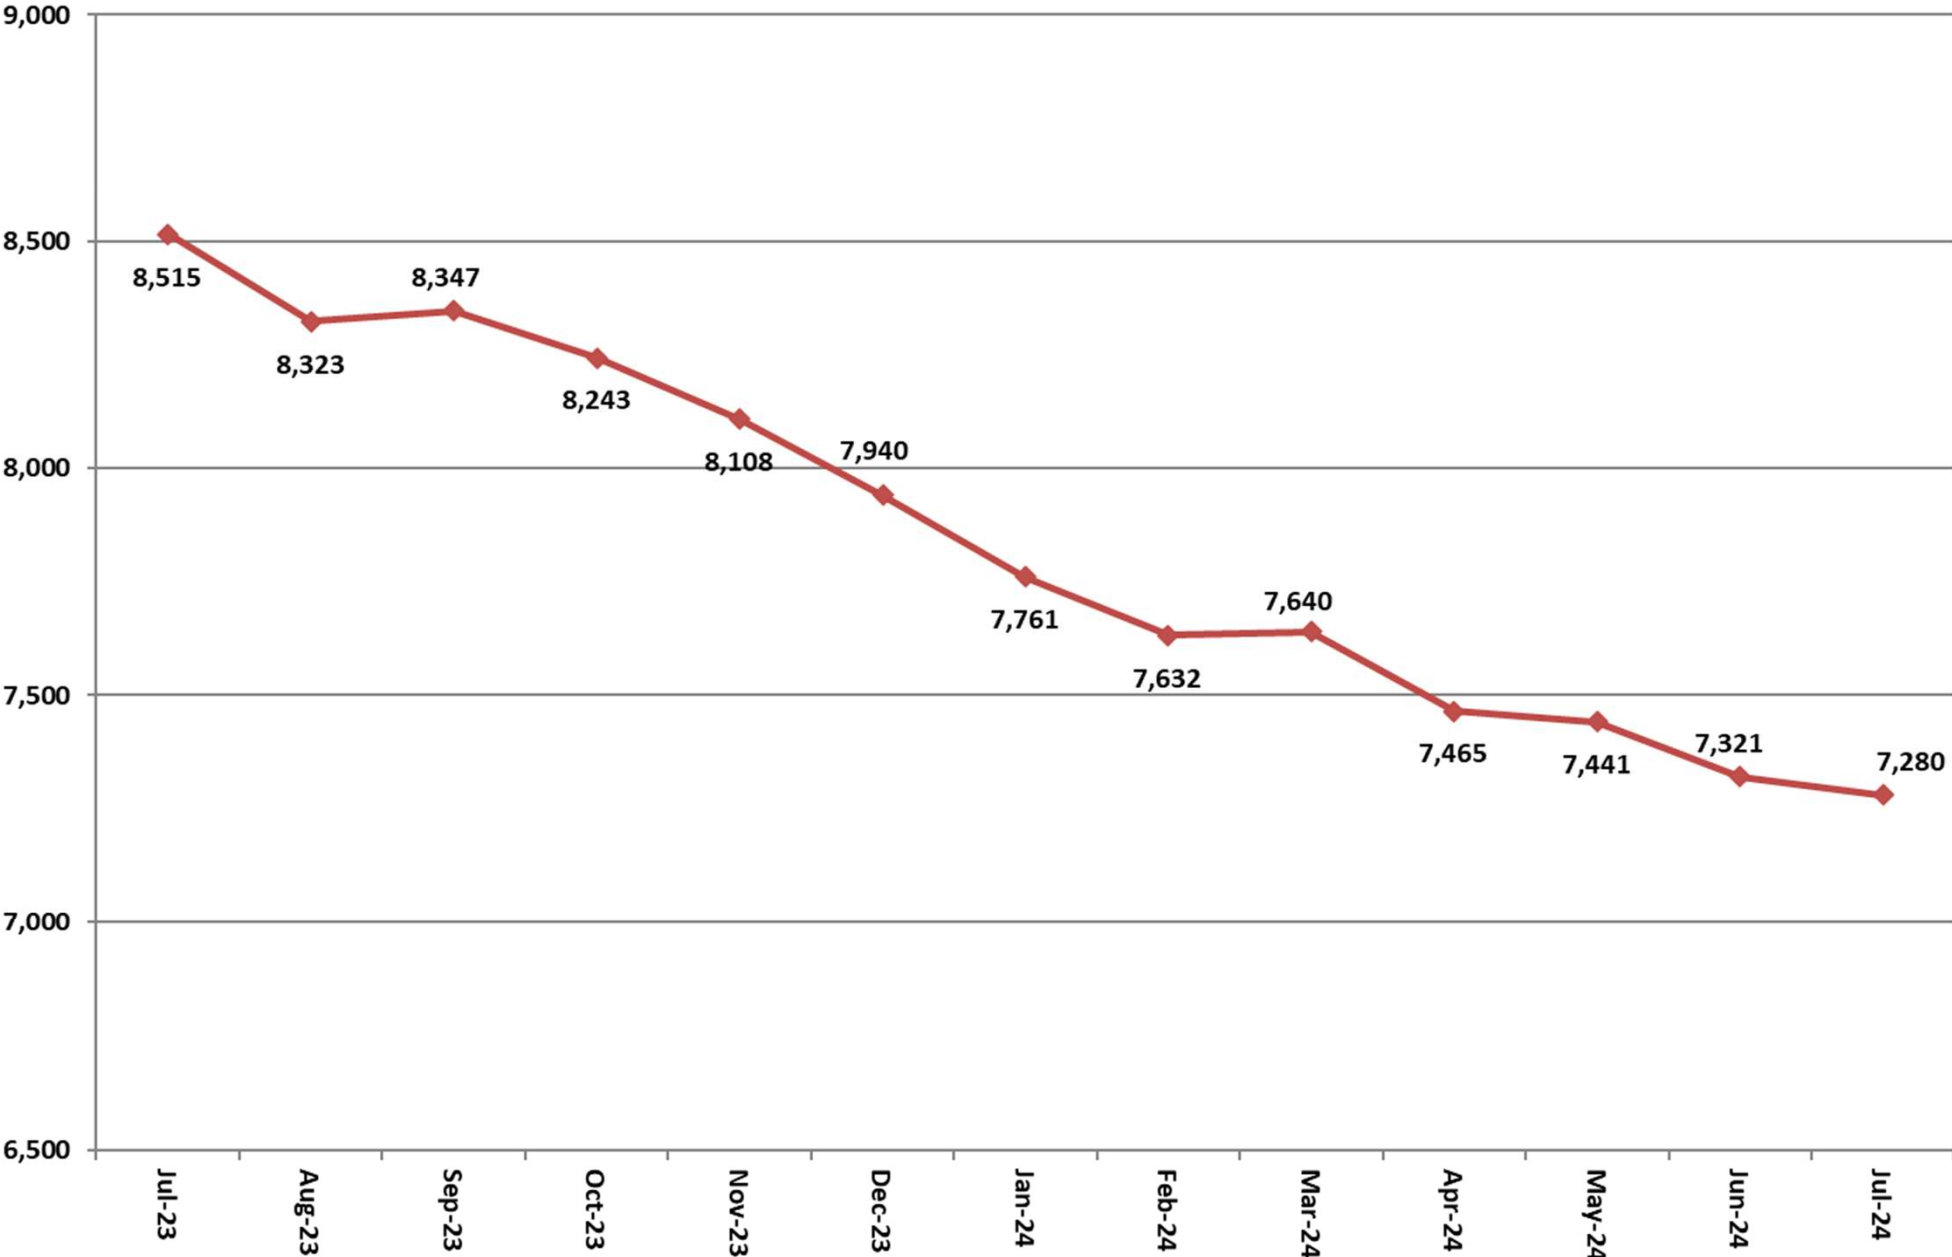

Inmate Population between July 15, 2023 to July 15, 2024

- Grand Total Actual Inmates
- 22-24 Consensus Forecast
- 24-26 Consensus Forecast

Total Institutional Daily Count July 15, 2023 to July 15, 2024

State Inmates In Jail

July 15, 2023 to July 15, 2024

Class D Program July 15, 2023 to July 15, 2024

Controlled Intake

July 15, 2023 to July 15, 2024