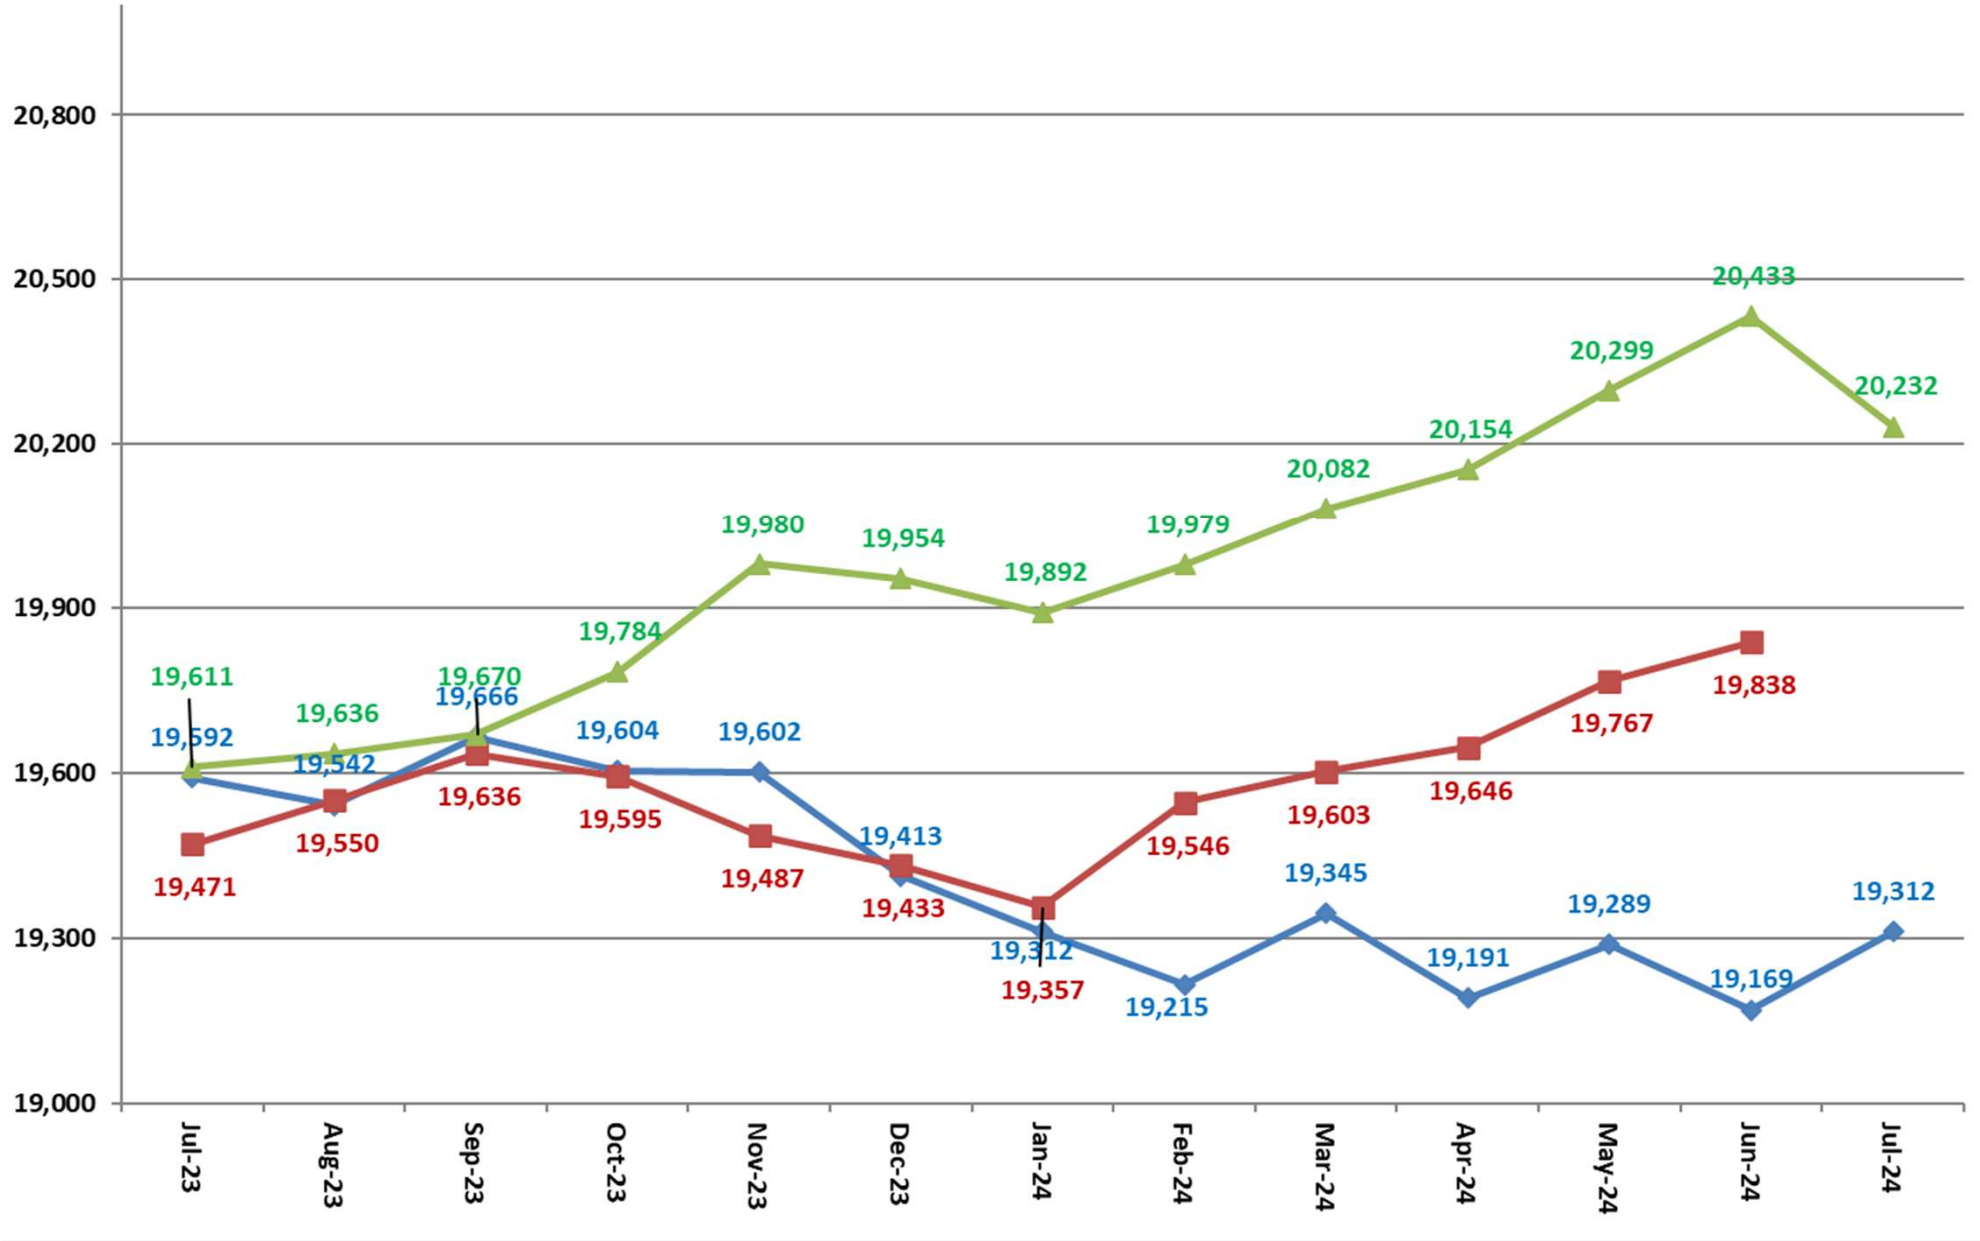

Inmate Population between July 15, 2023 to July 15, 2024

- Grand Total Actual Inmates
- 22-24 Consensus Forecast
- 24-26 Consensus Forecast

Total Institutional Daily Count July 15, 2023 to July 15, 2024

State Inmates In Jail

July 15, 2023 to July 15, 2024

Class D Program July 15, 2023 to July 15, 2024

Controlled Intake

July 15, 2023 to July 15, 2024