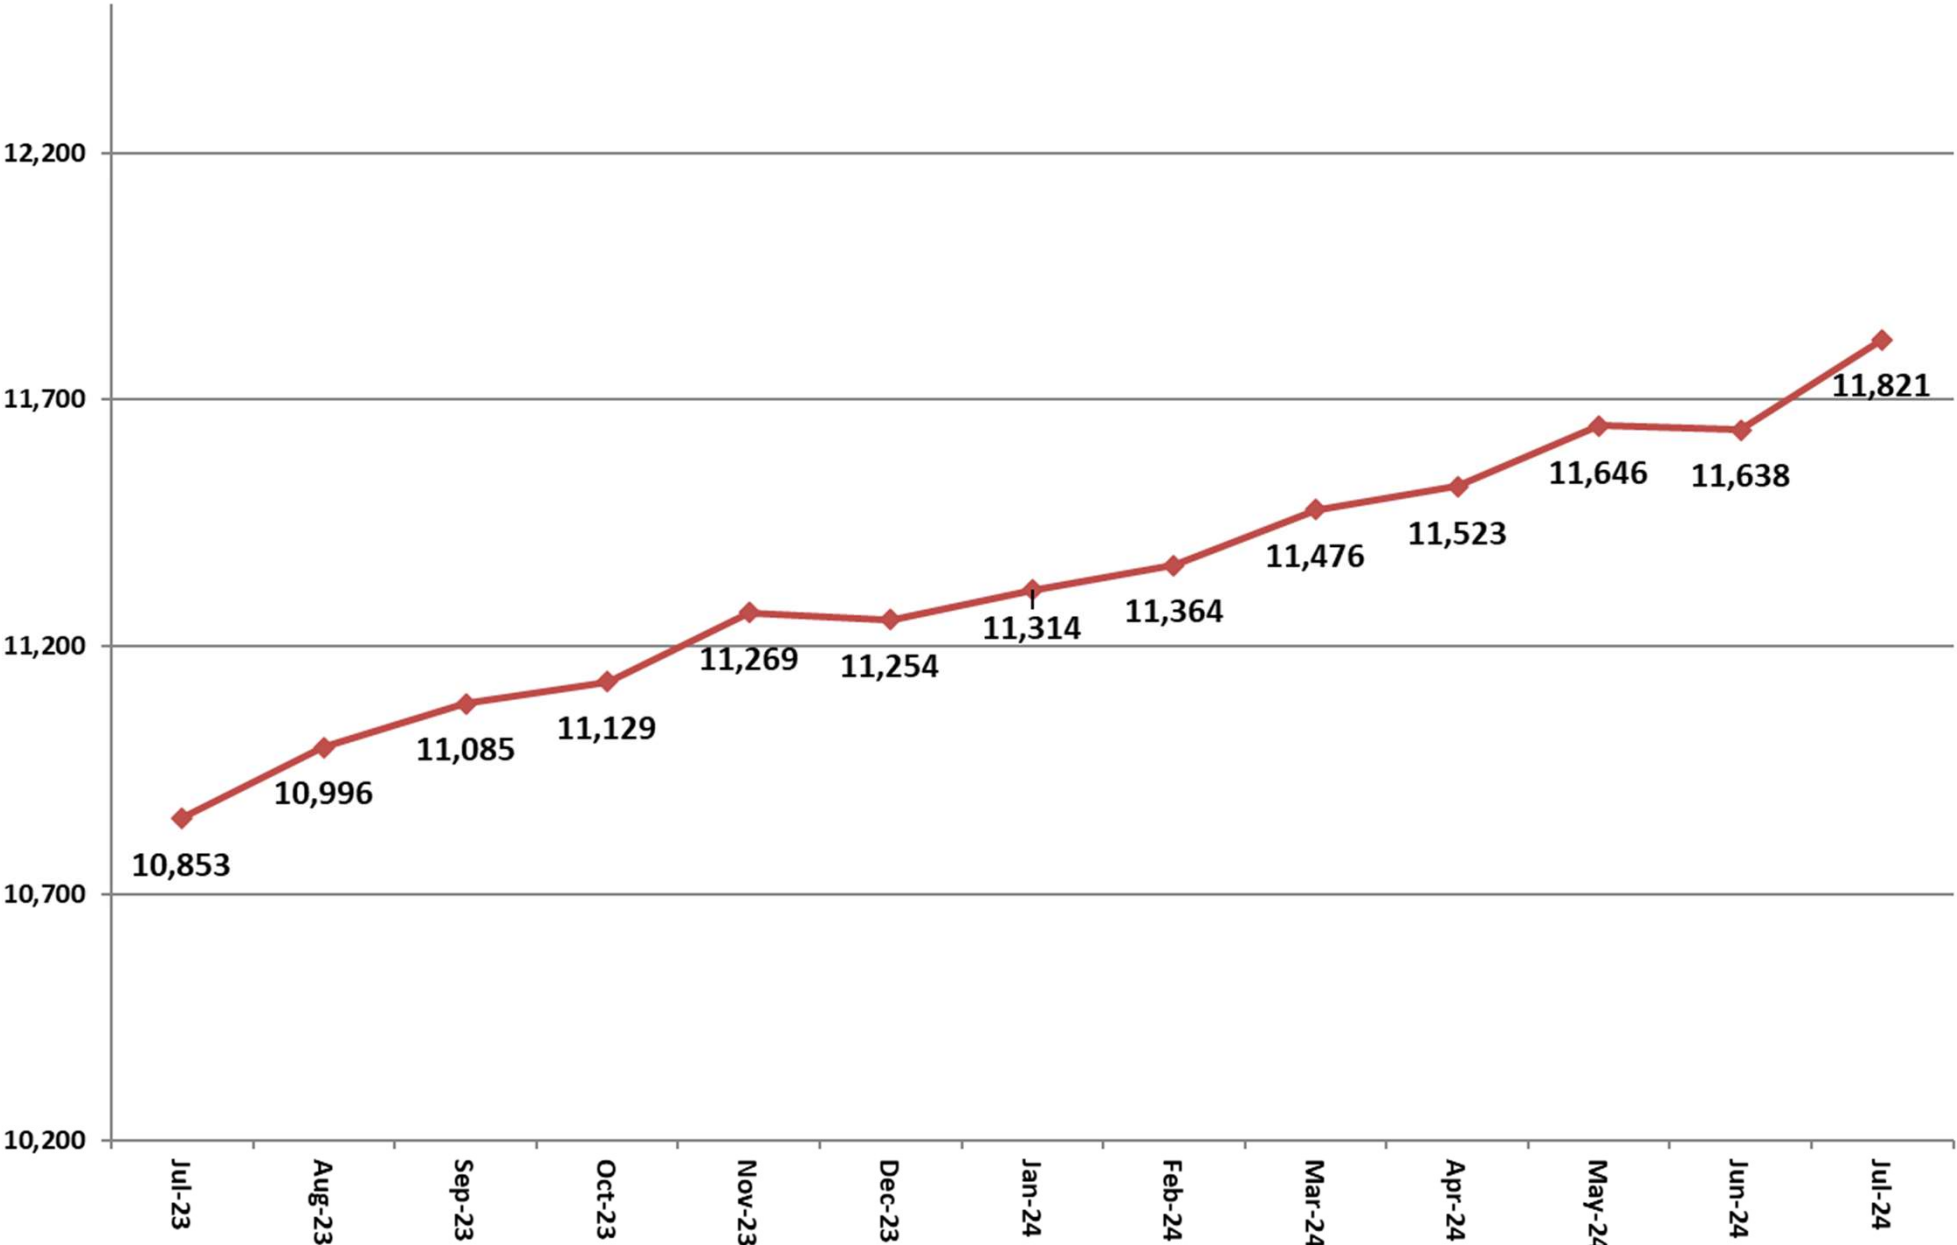

Inmate Population between July 15, 2023 to July 15, 2024

- Grand Total Actual Inmates
- 22-24 Consensus Forecast
- 24-26 Consensus Forecast

Total Institutional Daily Count July 15, 2023 to July 15, 2024

State Inmates In Jail

July 15, 2023 to July 15, 2024

Class D Program July 15, 2023 to July 15, 2024

Controlled Intake

July 15, 2023 to July 15, 2024