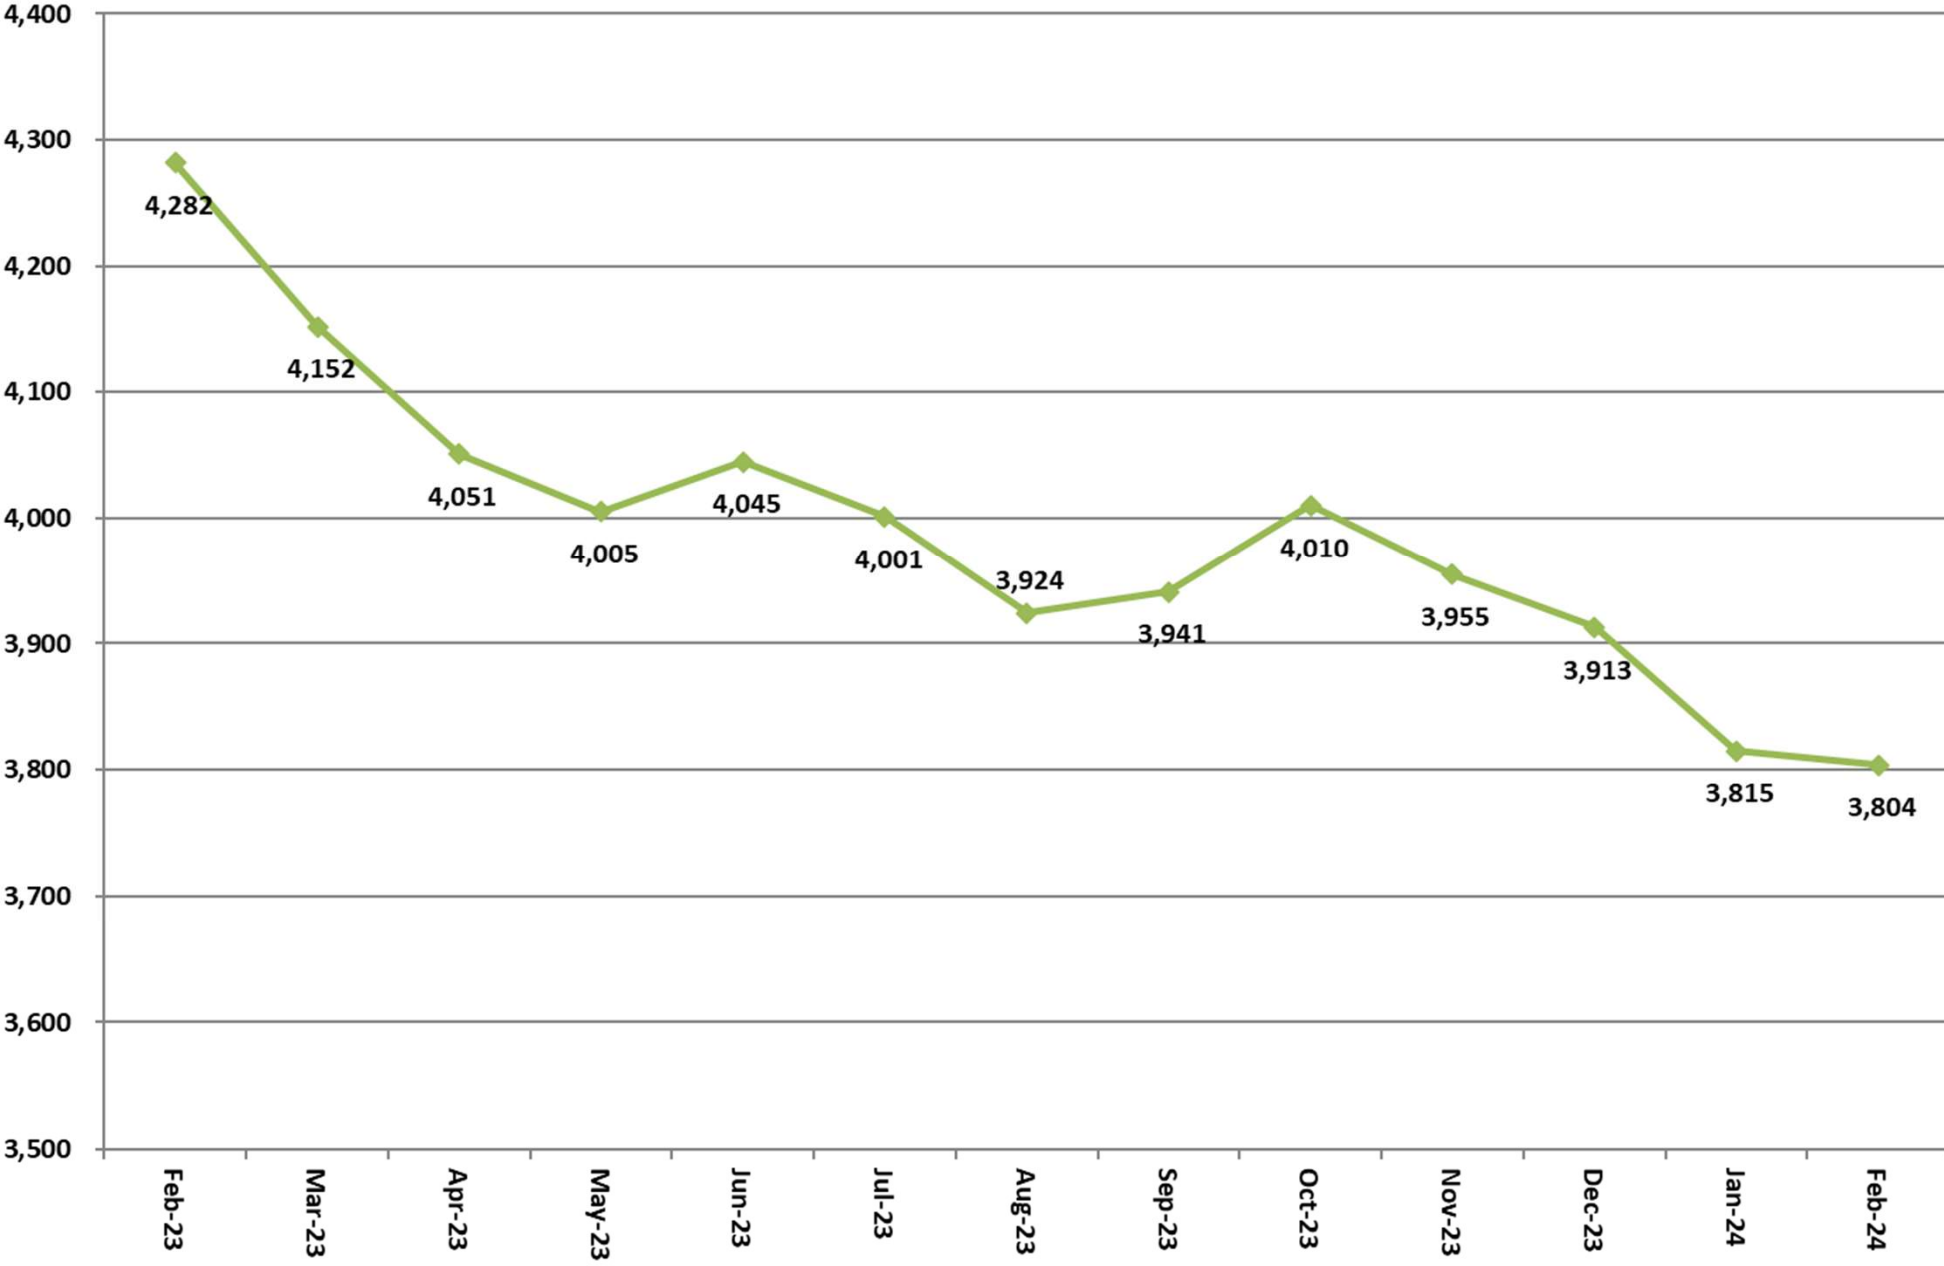

Inmate Population between February 15, 2023 to February 15, 2024

- ◆ Grand Total Actual Inmates
- 22-24 Consensus Forecast
- ▲ 24-26 Consensus Forecast

Total Institutional Daily Count February 15, 2023 to February 15, 2024

State Inmates In Jail

February 15, 2023 to February 15, 2024

Class D Program

February 15, 2023 to February 15, 2024

Controlled Intake

February 15, 2023 to February 15, 2024