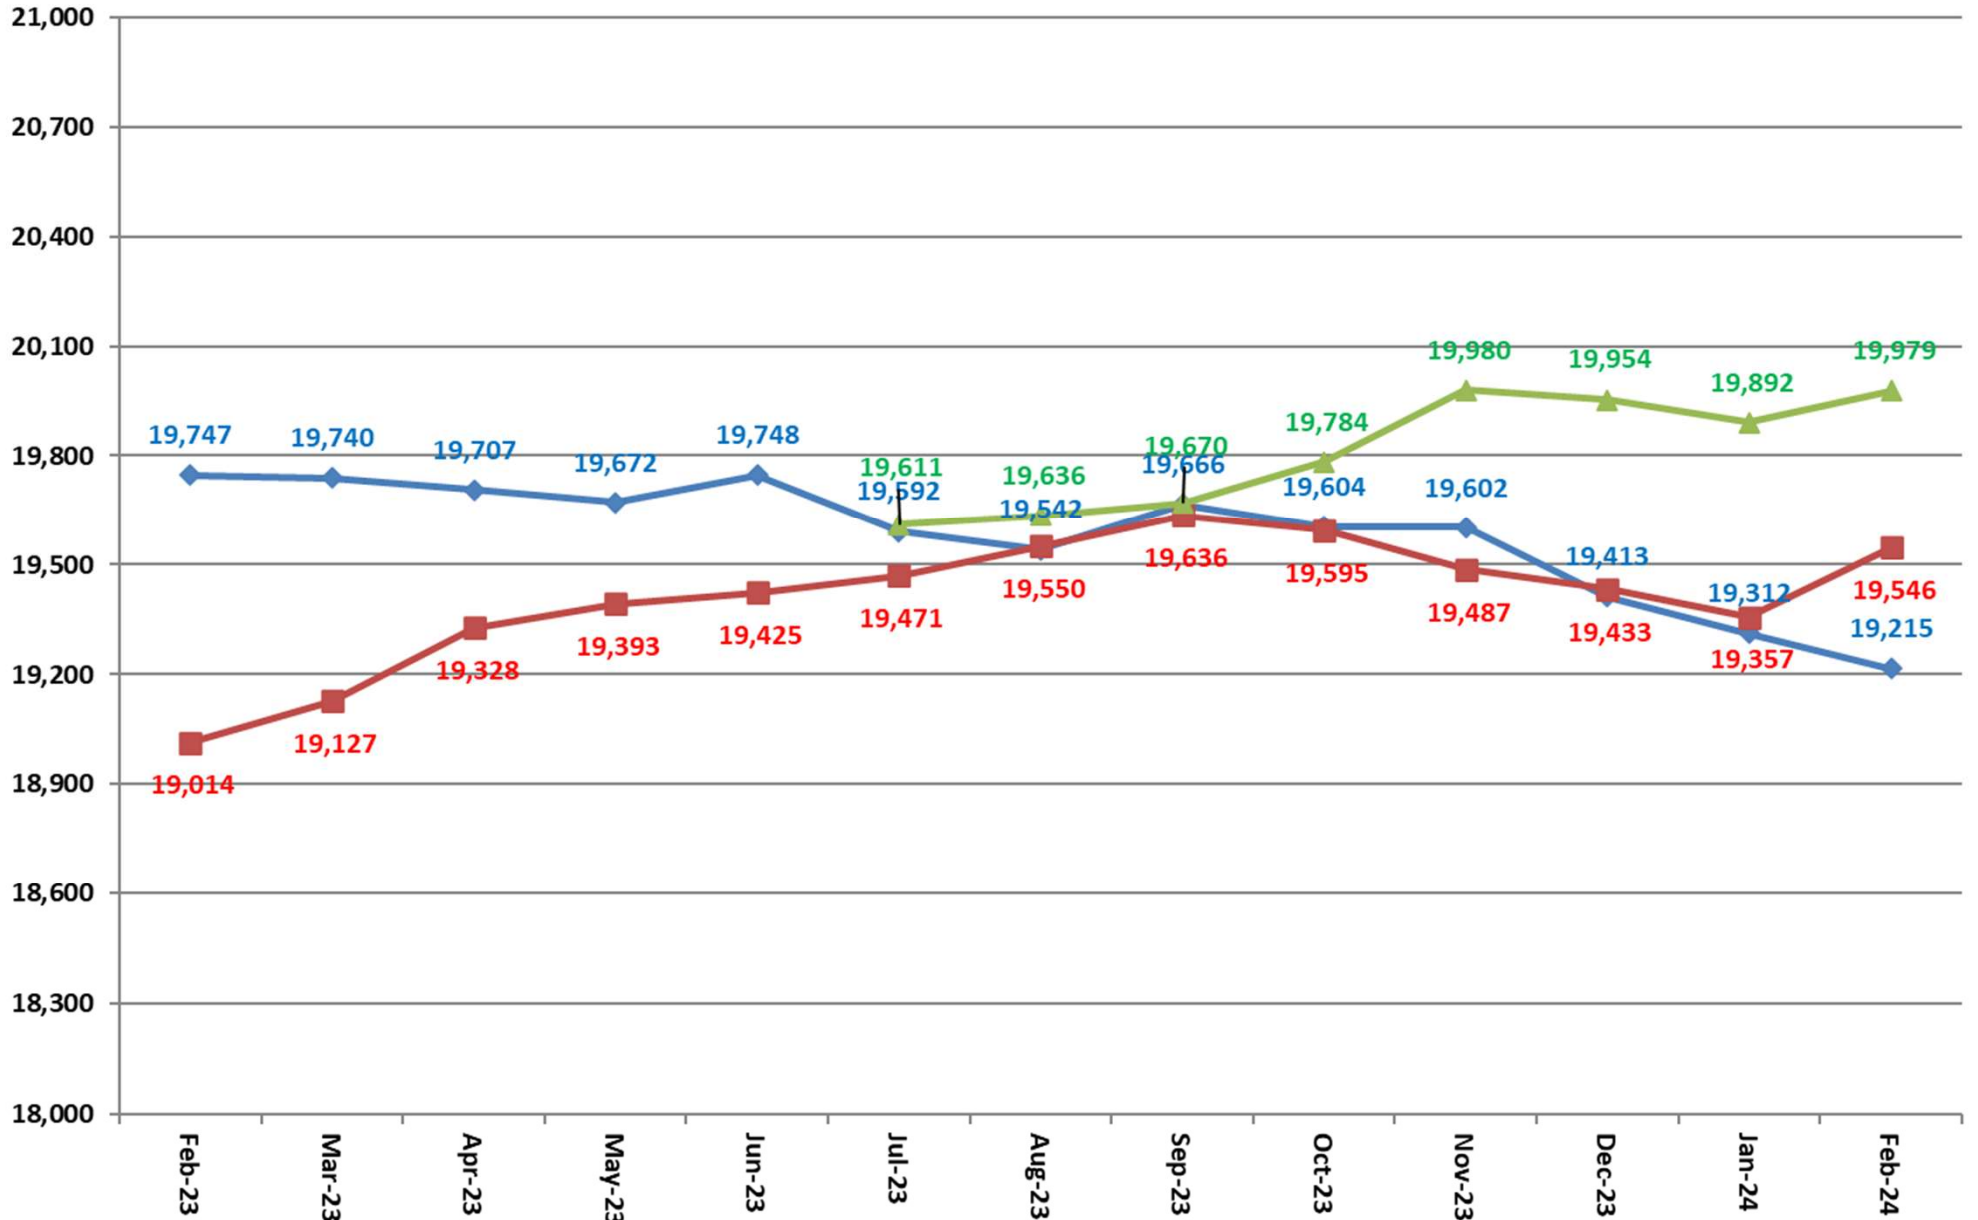

Inmate Population between February 15, 2023 to February 15, 2024

- ◆ Grand Total Actual Inmates
- 22-24 Consensus Forecast
- ▲ 24-26 Consensus Forecast

Total Institutional Daily Count February 15, 2023 to February 15, 2024

State Inmates In Jail

February 15, 2023 to February 15, 2024

Class D Program

February 15, 2023 to February 15, 2024

Controlled Intake

February 15, 2023 to February 15, 2024