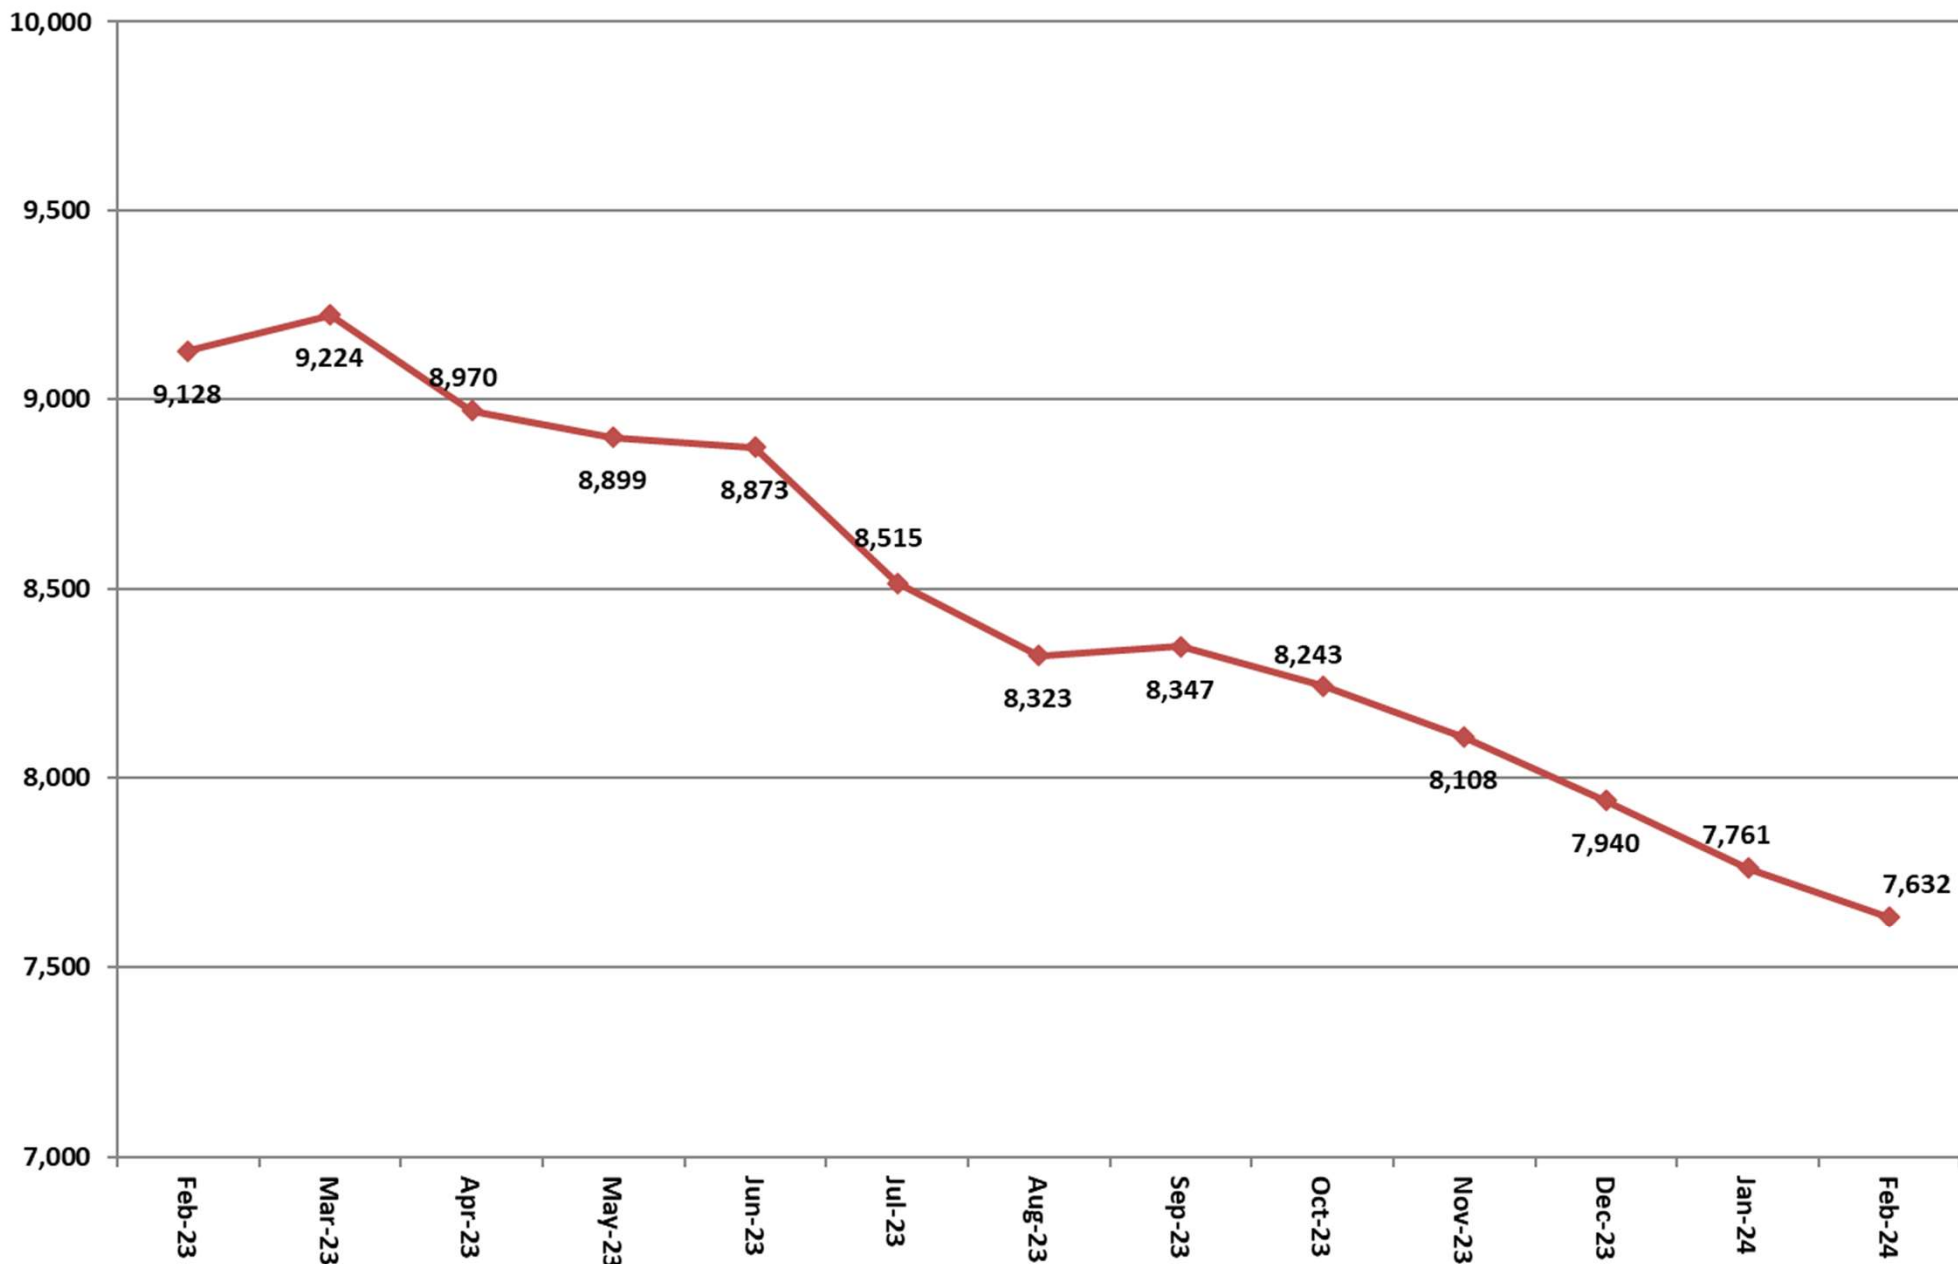

Inmate Population between February 15, 2023 to February 15, 2024

- ◆ Grand Total Actual Inmates
- 22-24 Consensus Forecast
- ▲ 24-26 Consensus Forecast

Total Institutional Daily Count February 15, 2023 to February 15, 2024

State Inmates In Jail

February 15, 2023 to February 15, 2024

Class D Program

February 15, 2023 to February 15, 2024

Controlled Intake

February 15, 2023 to February 15, 2024