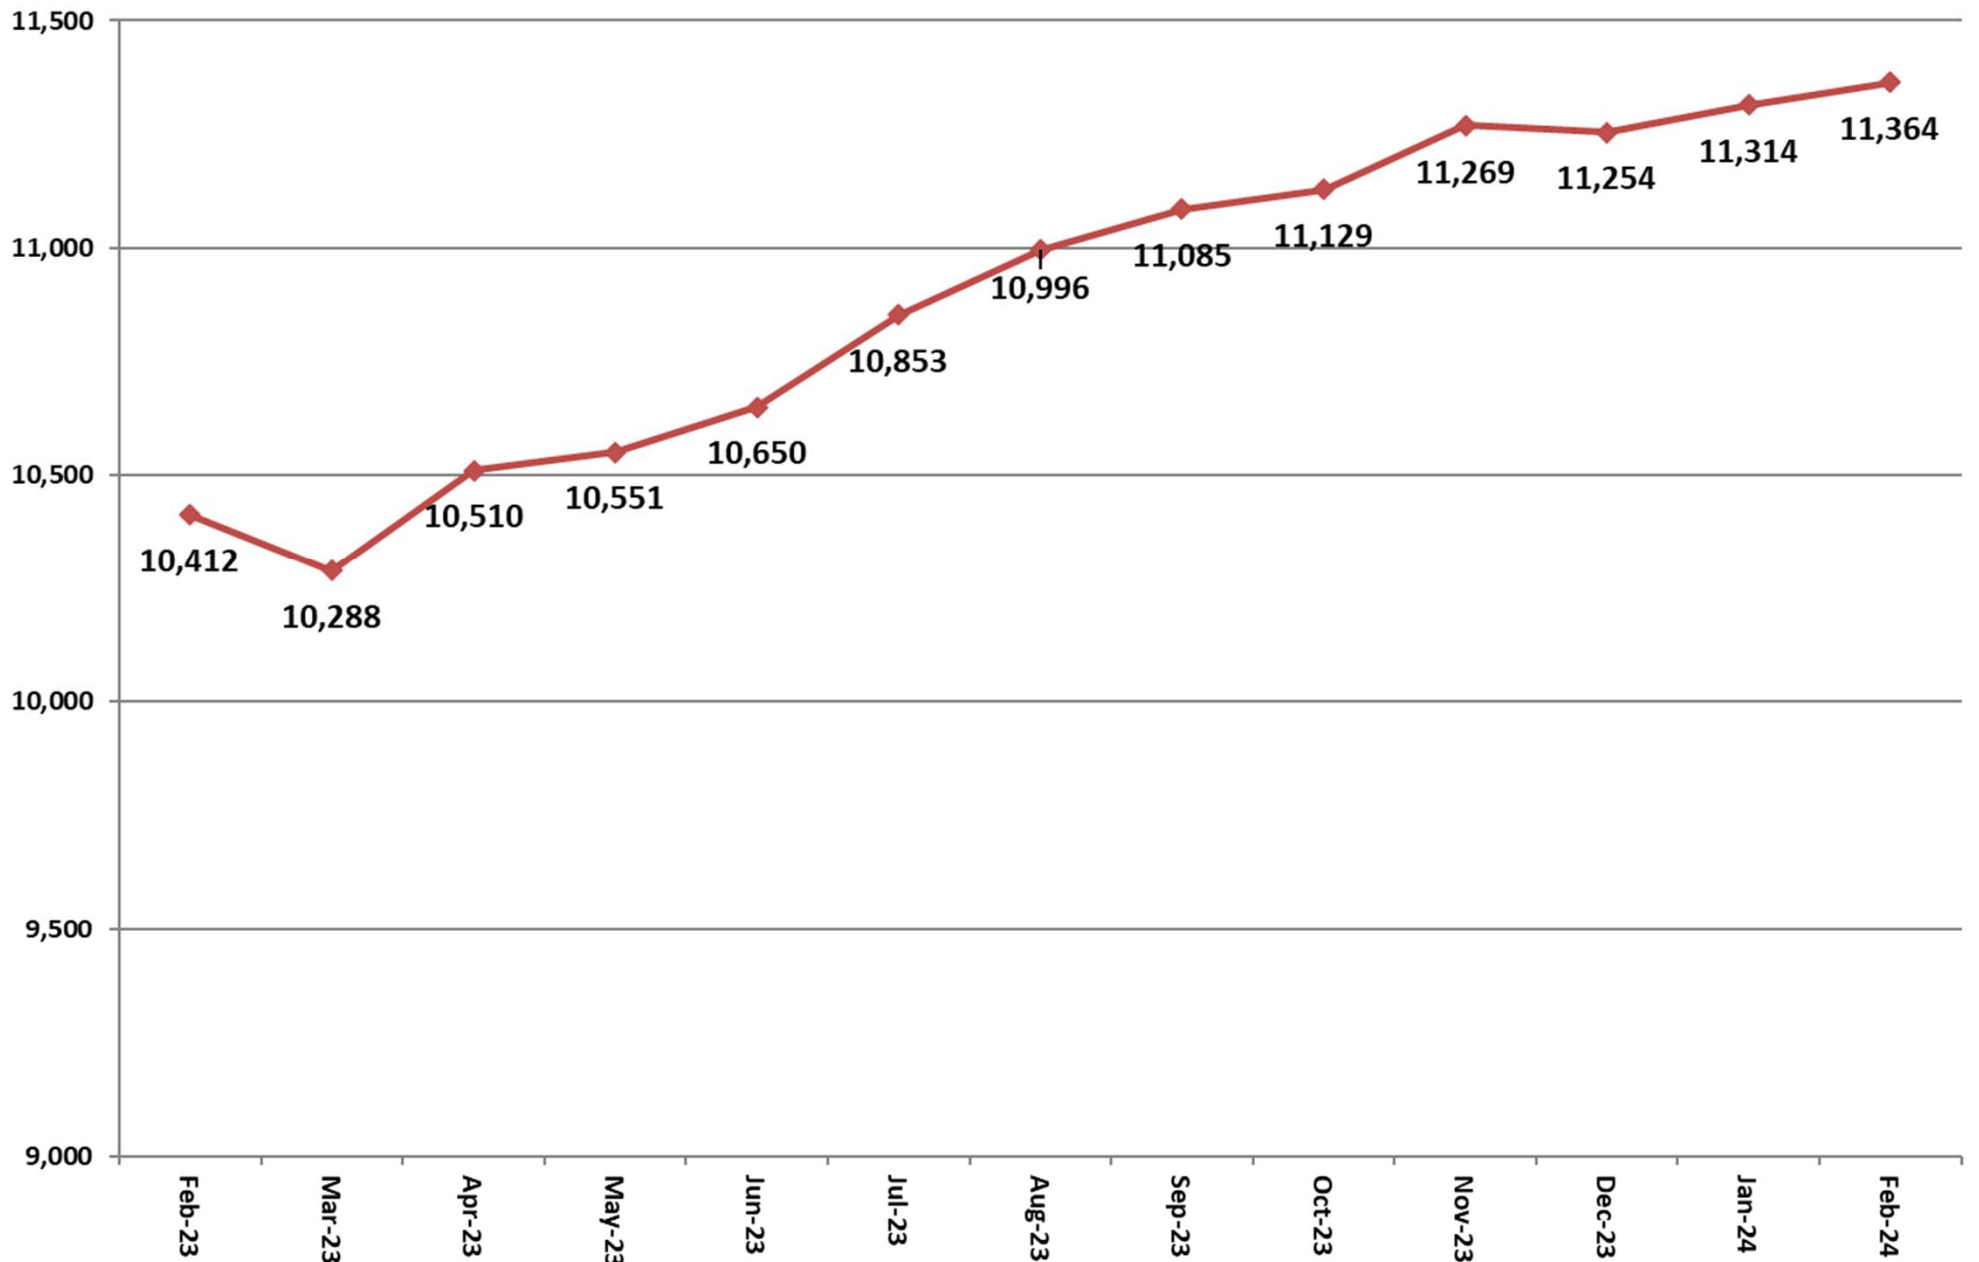

Inmate Population between February 15, 2023 to February 15, 2024

- ◆ Grand Total Actual Inmates
- 22-24 Consensus Forecast
- ▲ 24-26 Consensus Forecast

Total Institutional Daily Count February 15, 2023 to February 15, 2024

State Inmates In Jail

February 15, 2023 to February 15, 2024

Class D Program

February 15, 2023 to February 15, 2024

Controlled Intake

February 15, 2023 to February 15, 2024