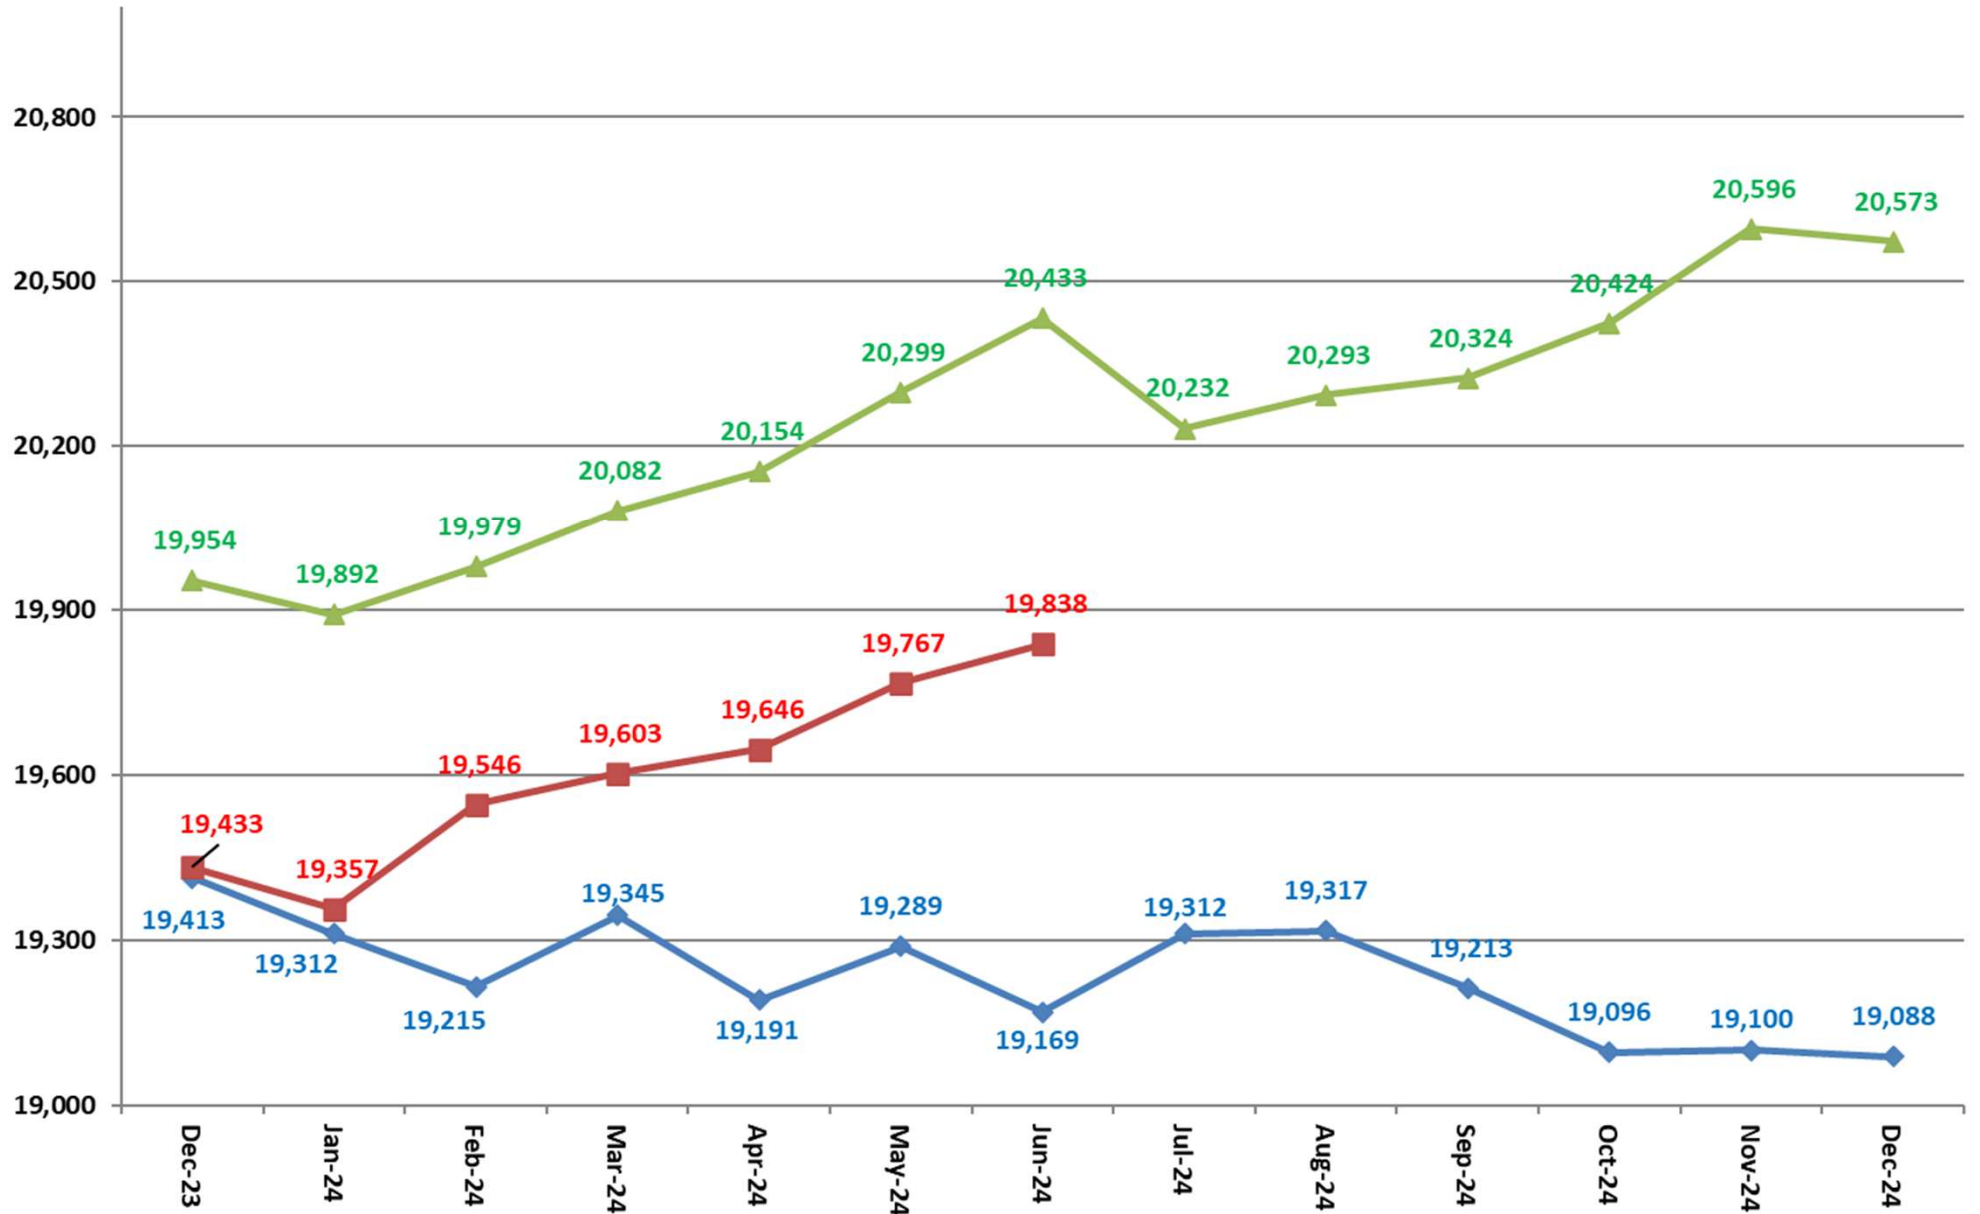

# Inmate Population between December 15, 2023 to December 15, 2024

- Grand Total Actual Inmates
- 22-24 Consensus Forecast
- 24-26 Consensus Forecast

# Total Institutional Daily Count December 15, 2023 to December 15, 2024

## December 15, 2023 to December 15, 2024