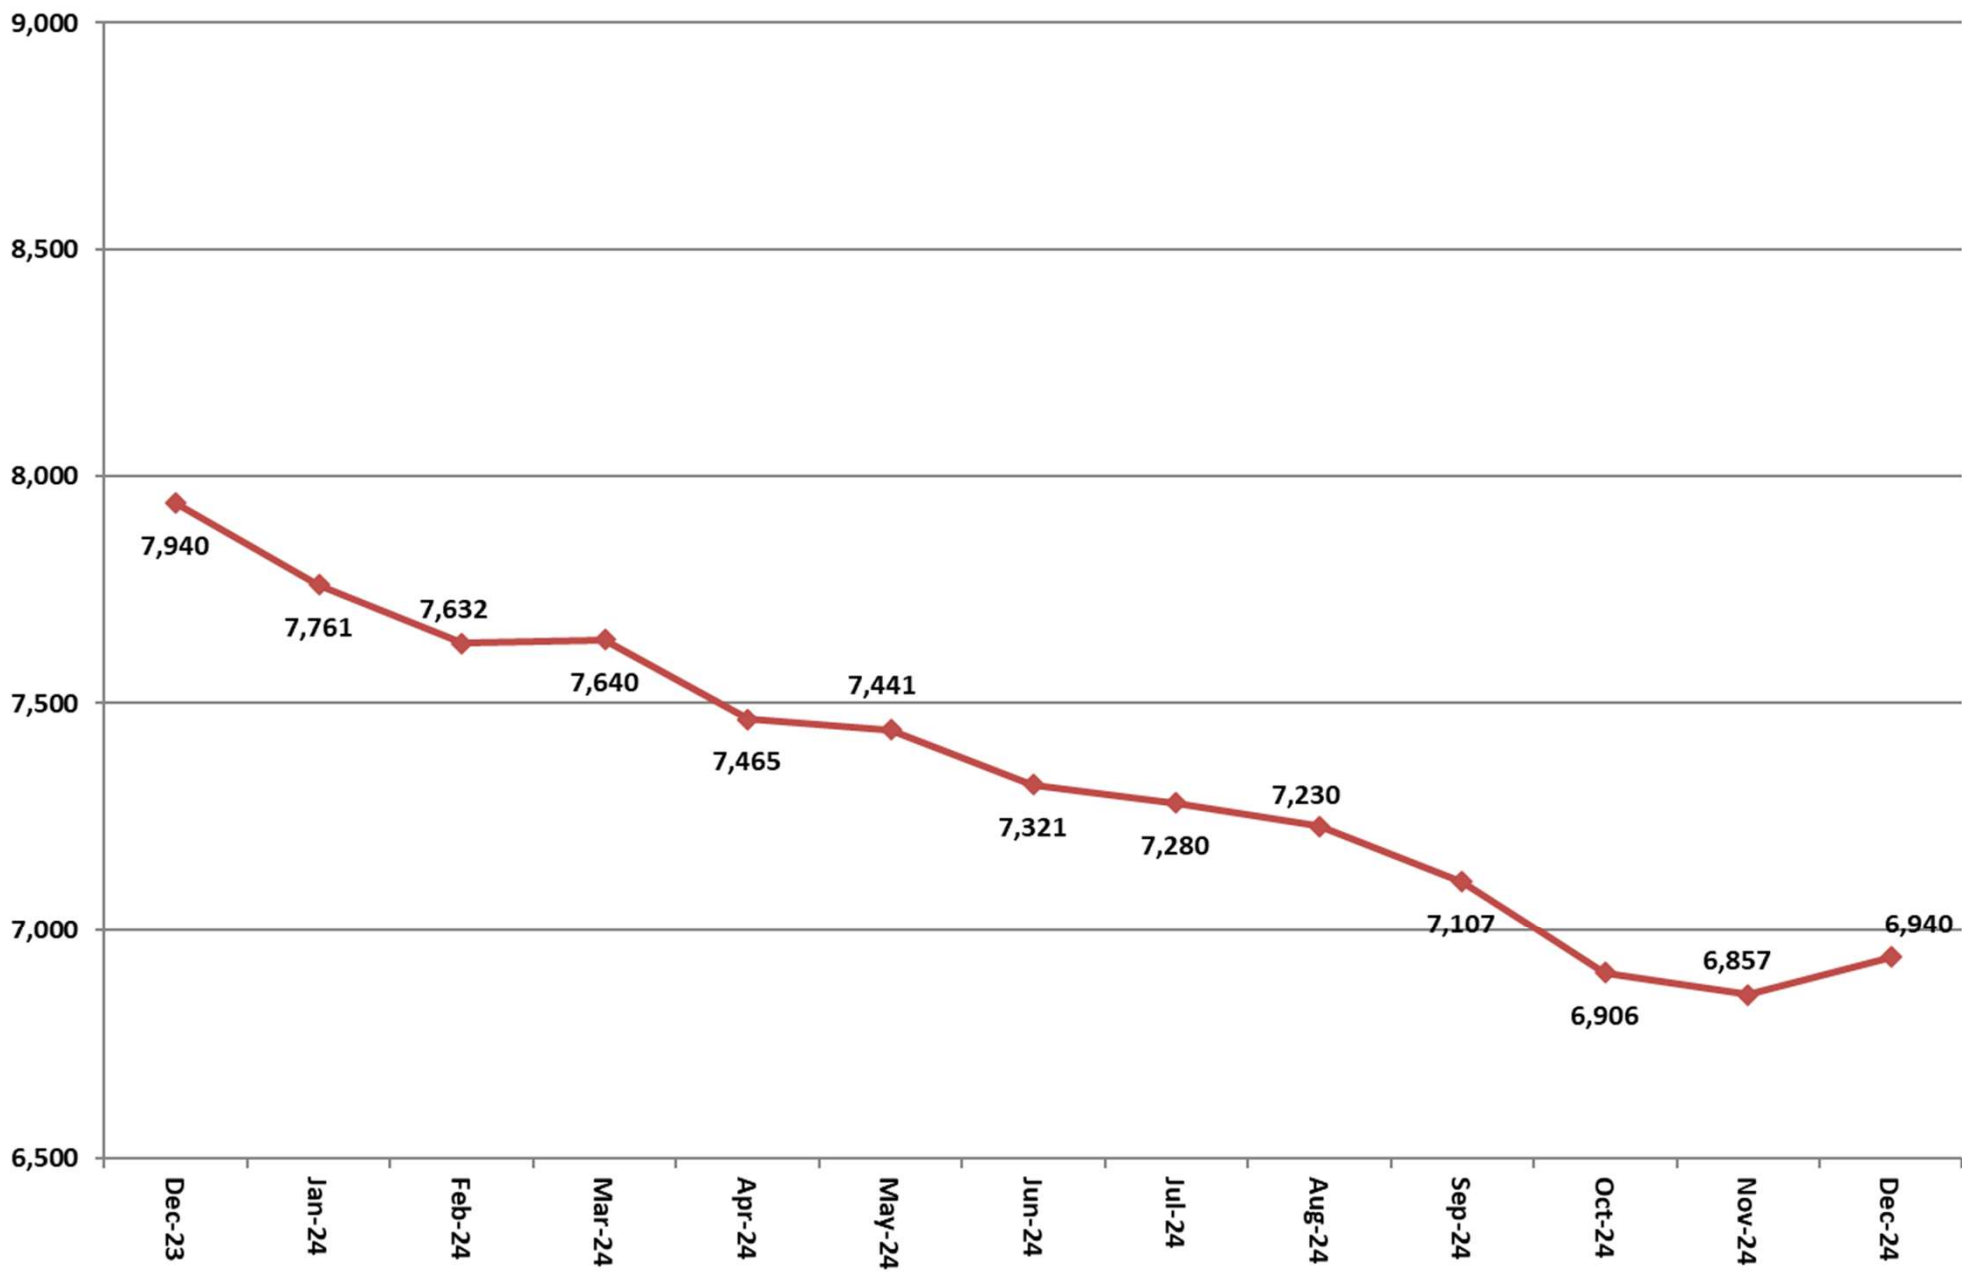

# Inmate Population between December 15, 2023 to December 15, 2024

- Grand Total Actual Inmates
- 22-24 Consensus Forecast
- 24-26 Consensus Forecast

# Total Institutional Daily Count December 15, 2023 to December 15, 2024

## December 15, 2023 to December 15, 2024