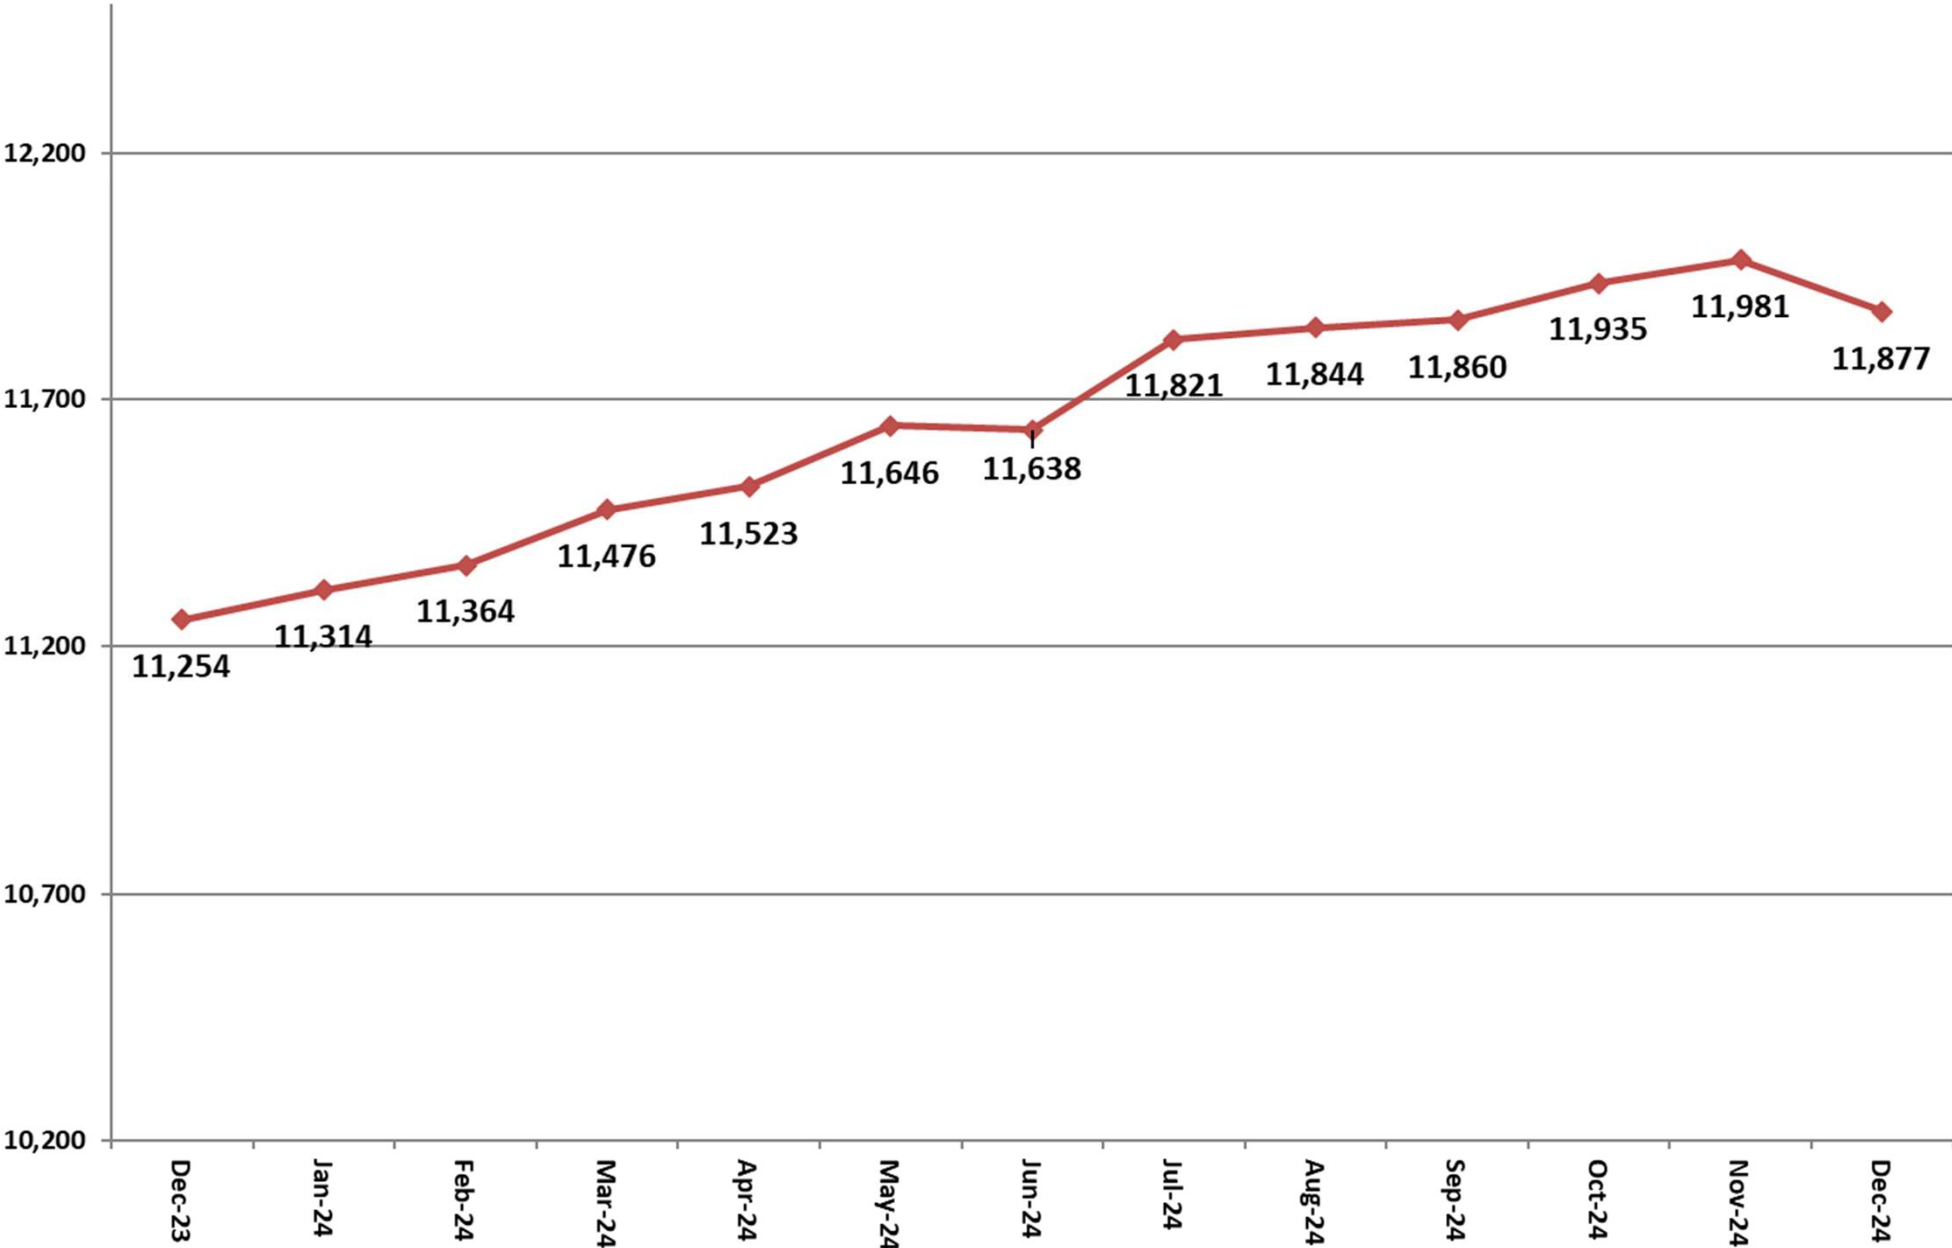

# Inmate Population between December 15, 2023 to December 15, 2024

- Grand Total Actual Inmates
- 22-24 Consensus Forecast
- 24-26 Consensus Forecast

# Total Institutional Daily Count December 15, 2023 to December 15, 2024

## December 15, 2023 to December 15, 2024