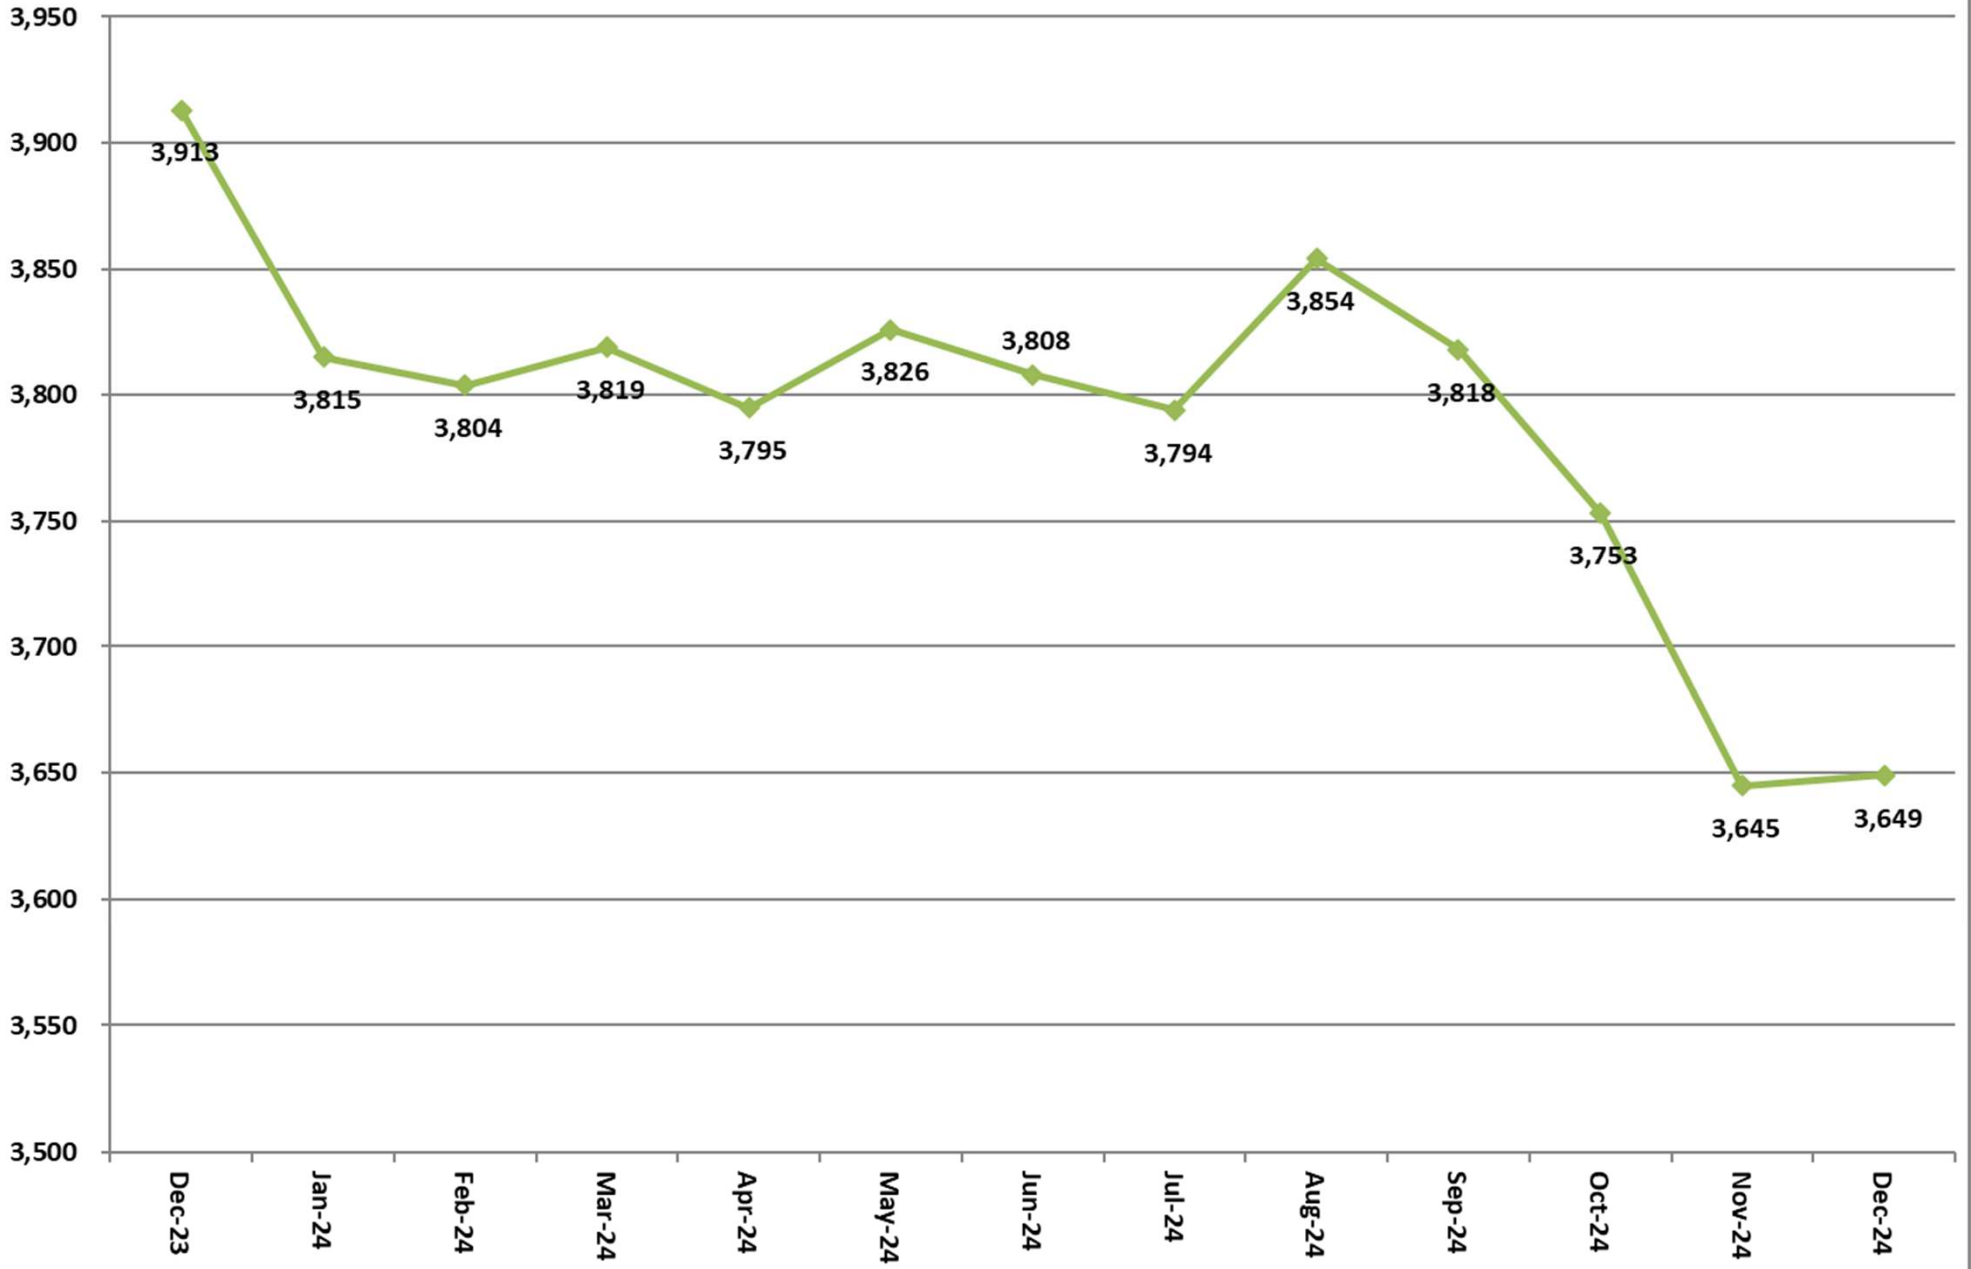

Class D Program

December 15, 2023 to December 15, 2024