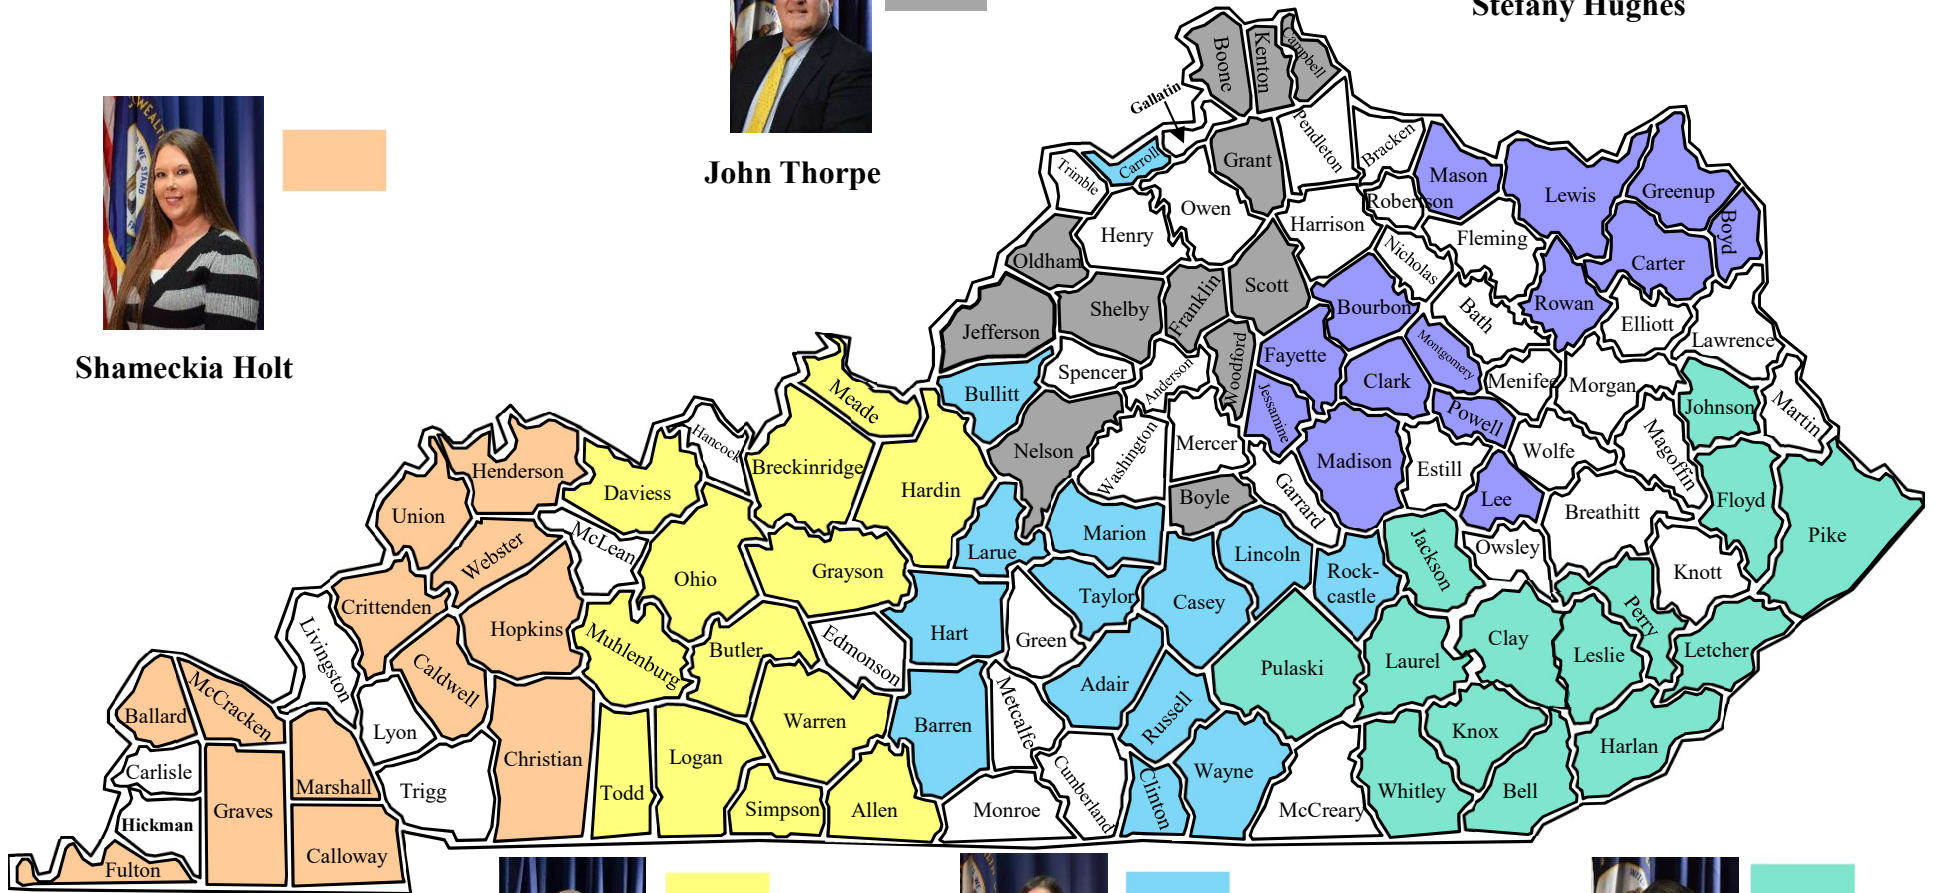

2019 Jail Inspector Regions

Stefany Hughes

John Thorpe

Shameckia Holt

Mark Bohleber

Melissa Pohlman

Michelle Stringer Dykes