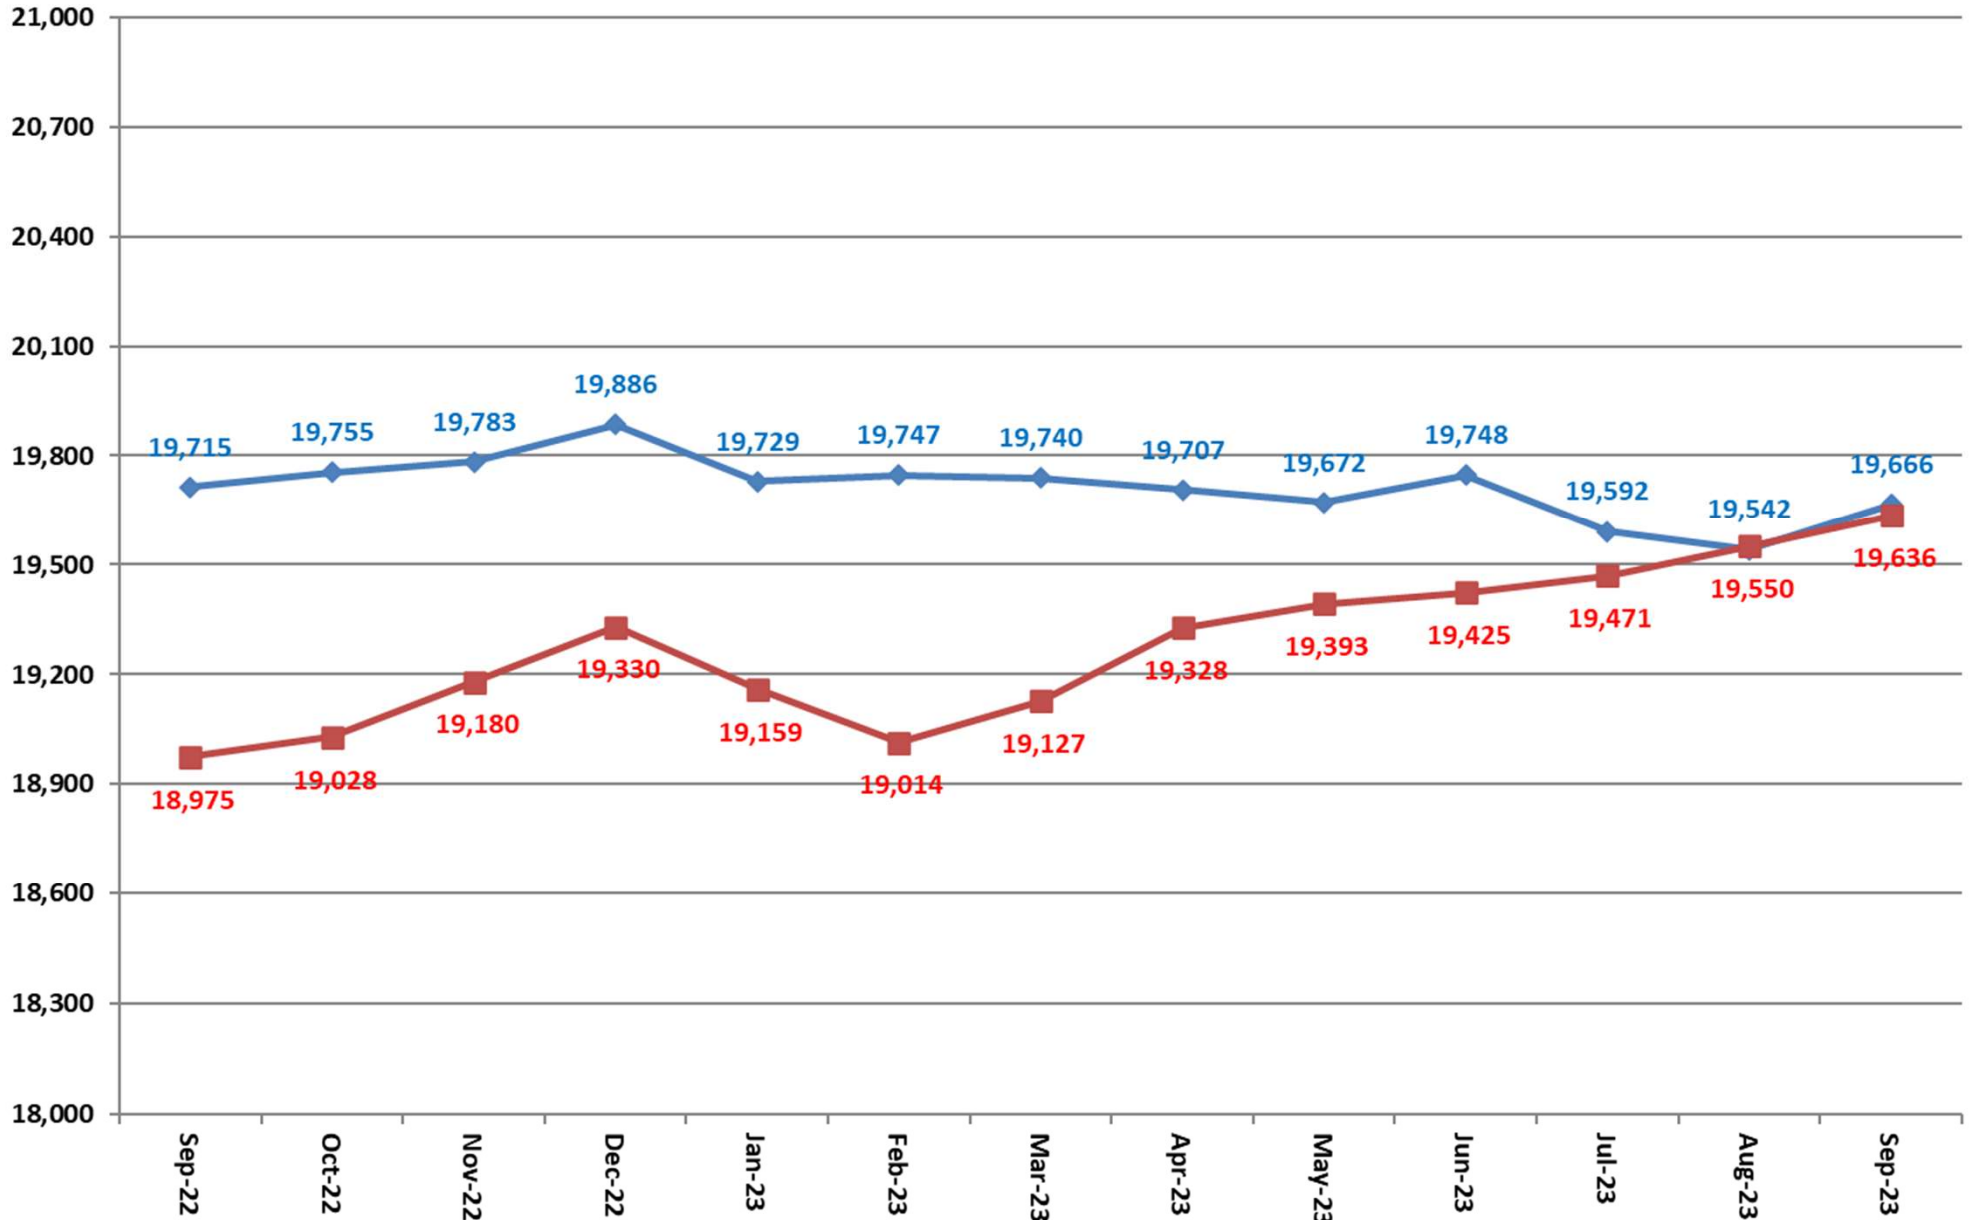

# Inmate Population between September 15, 2023 to September 15, 2023

◆ Grand Total Actual Inmates  
■ 22-24 Consensus Forecast

# Total Institutional Daily Count September 15, 2022 to September 15, 2023

## September 15, 2022 to September 15, 2023