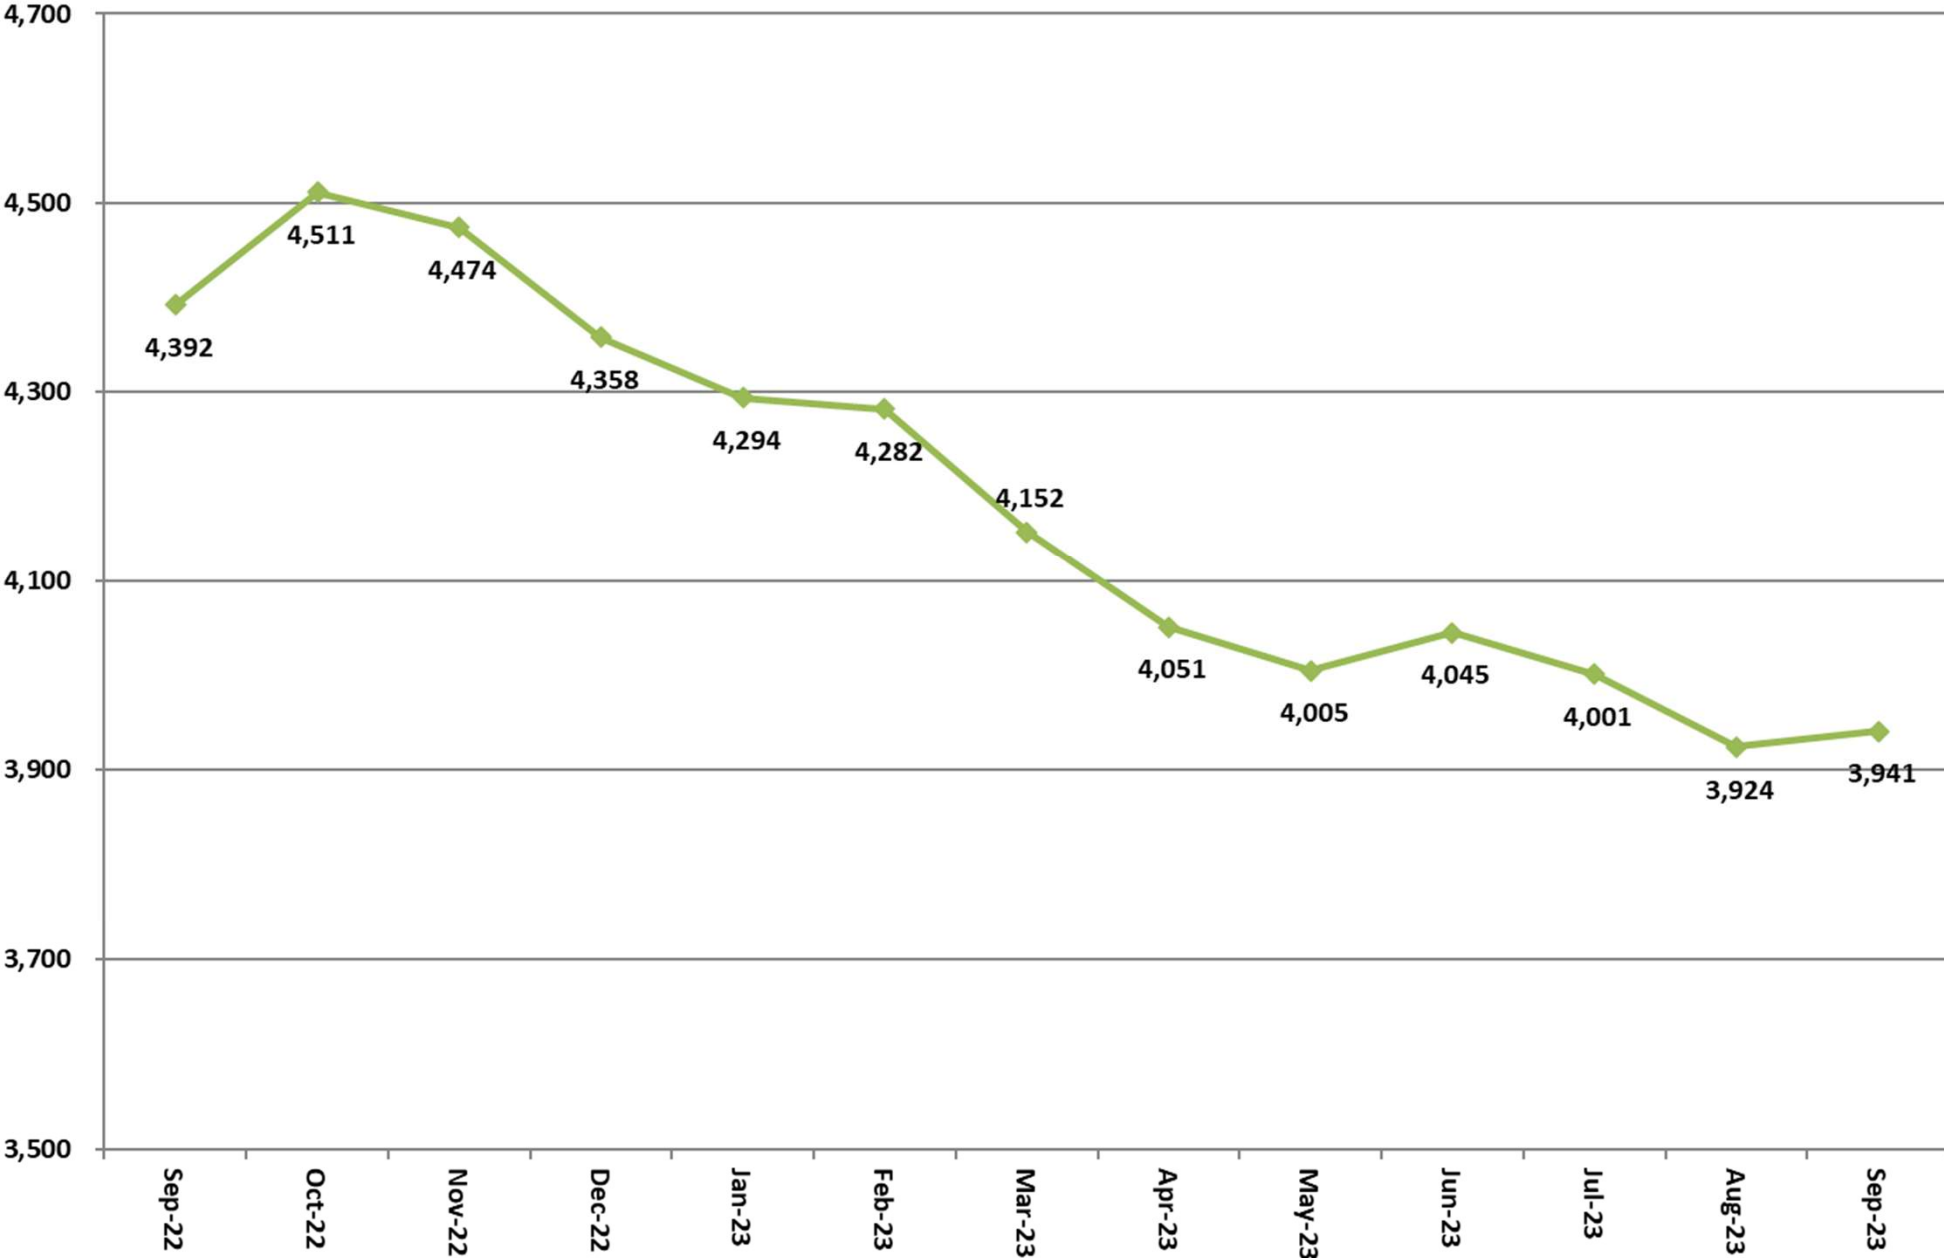

Class D Program

September 15, 2022 to September 15, 2023