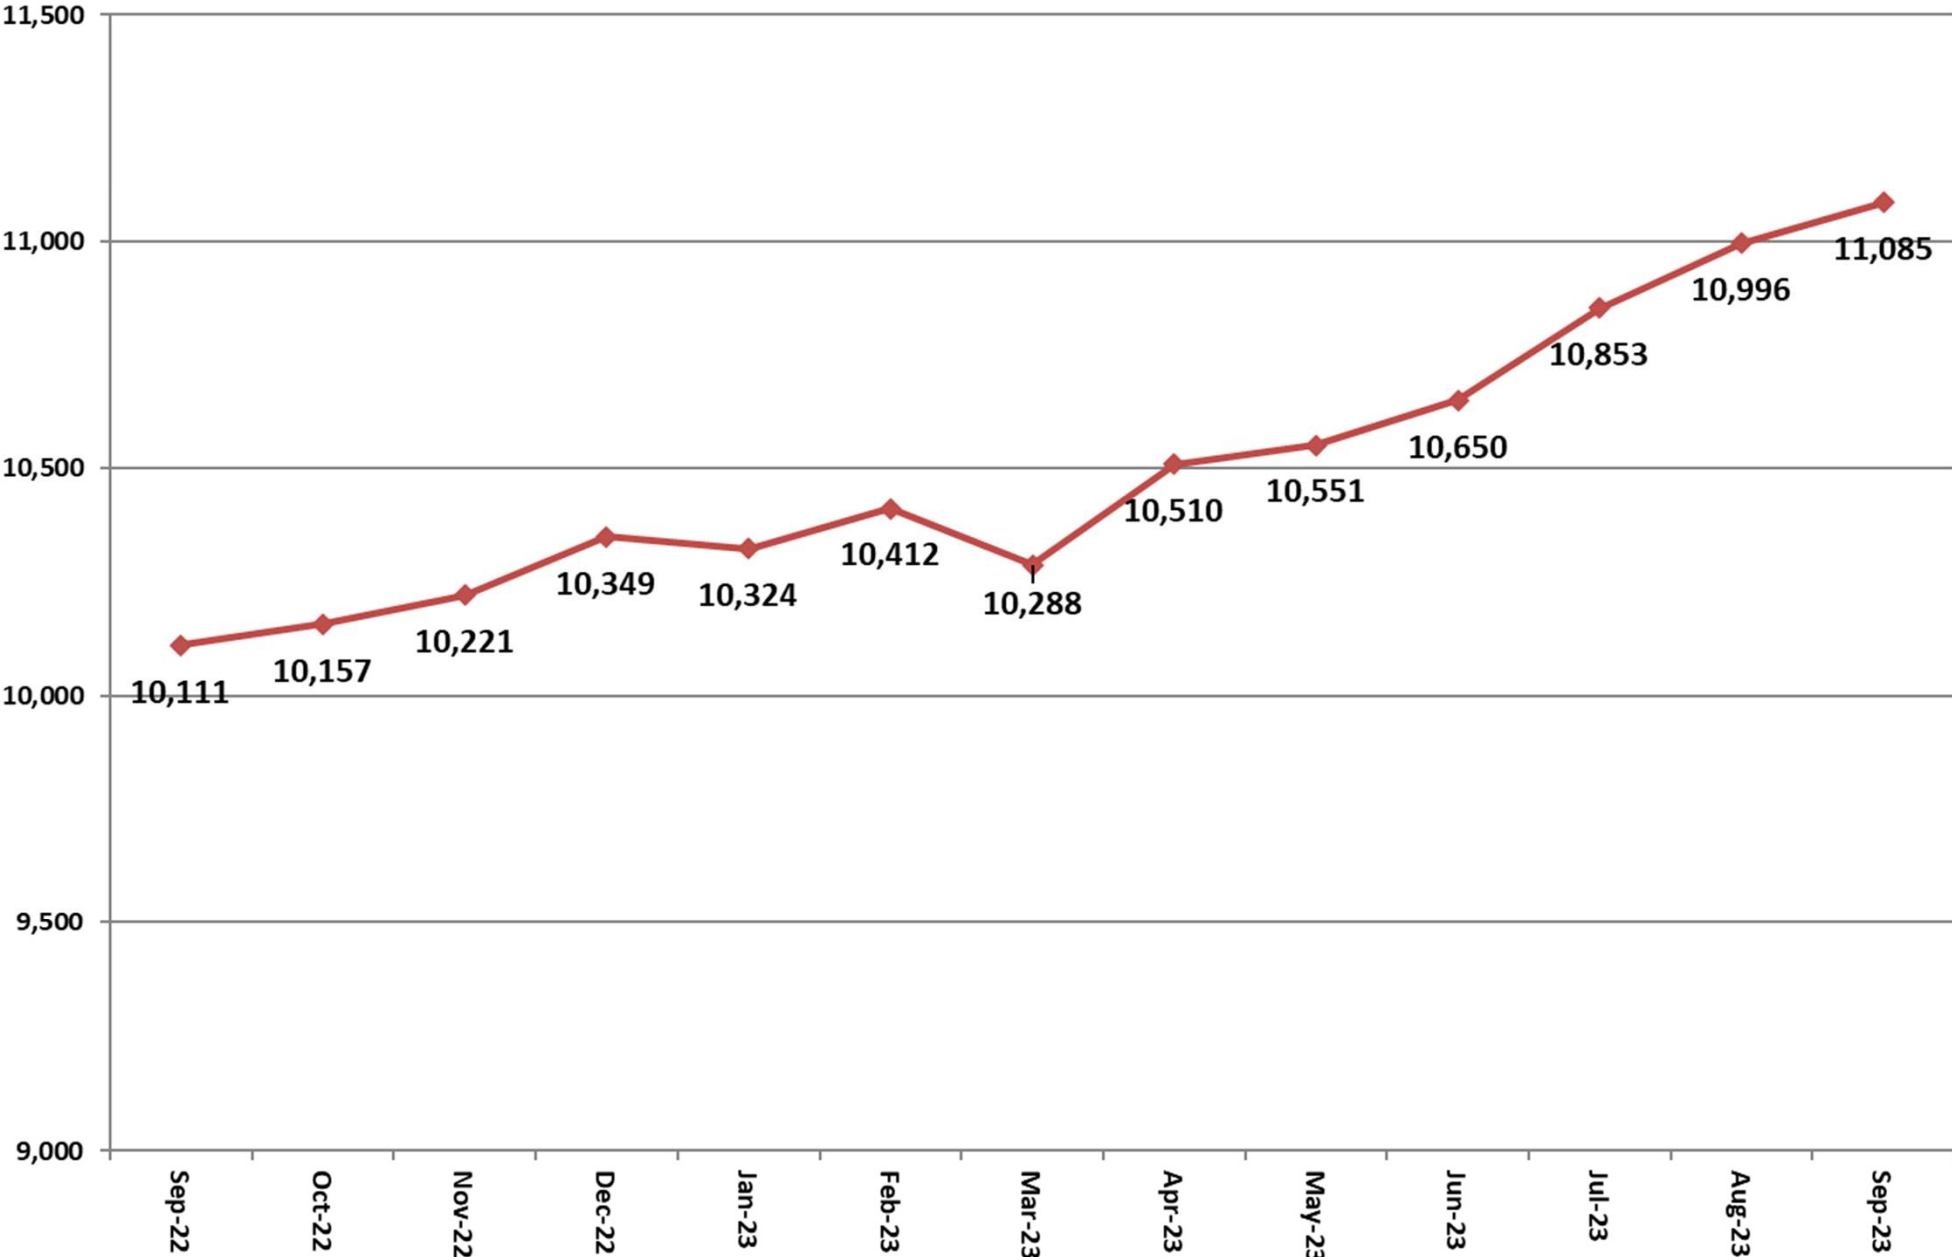

# Inmate Population between September 15, 2023 to September 15, 2023

◆ Grand Total Actual Inmates  
■ 22-24 Consensus Forecast

# Total Institutional Daily Count September 15, 2022 to September 15, 2023

## September 15, 2022 to September 15, 2023