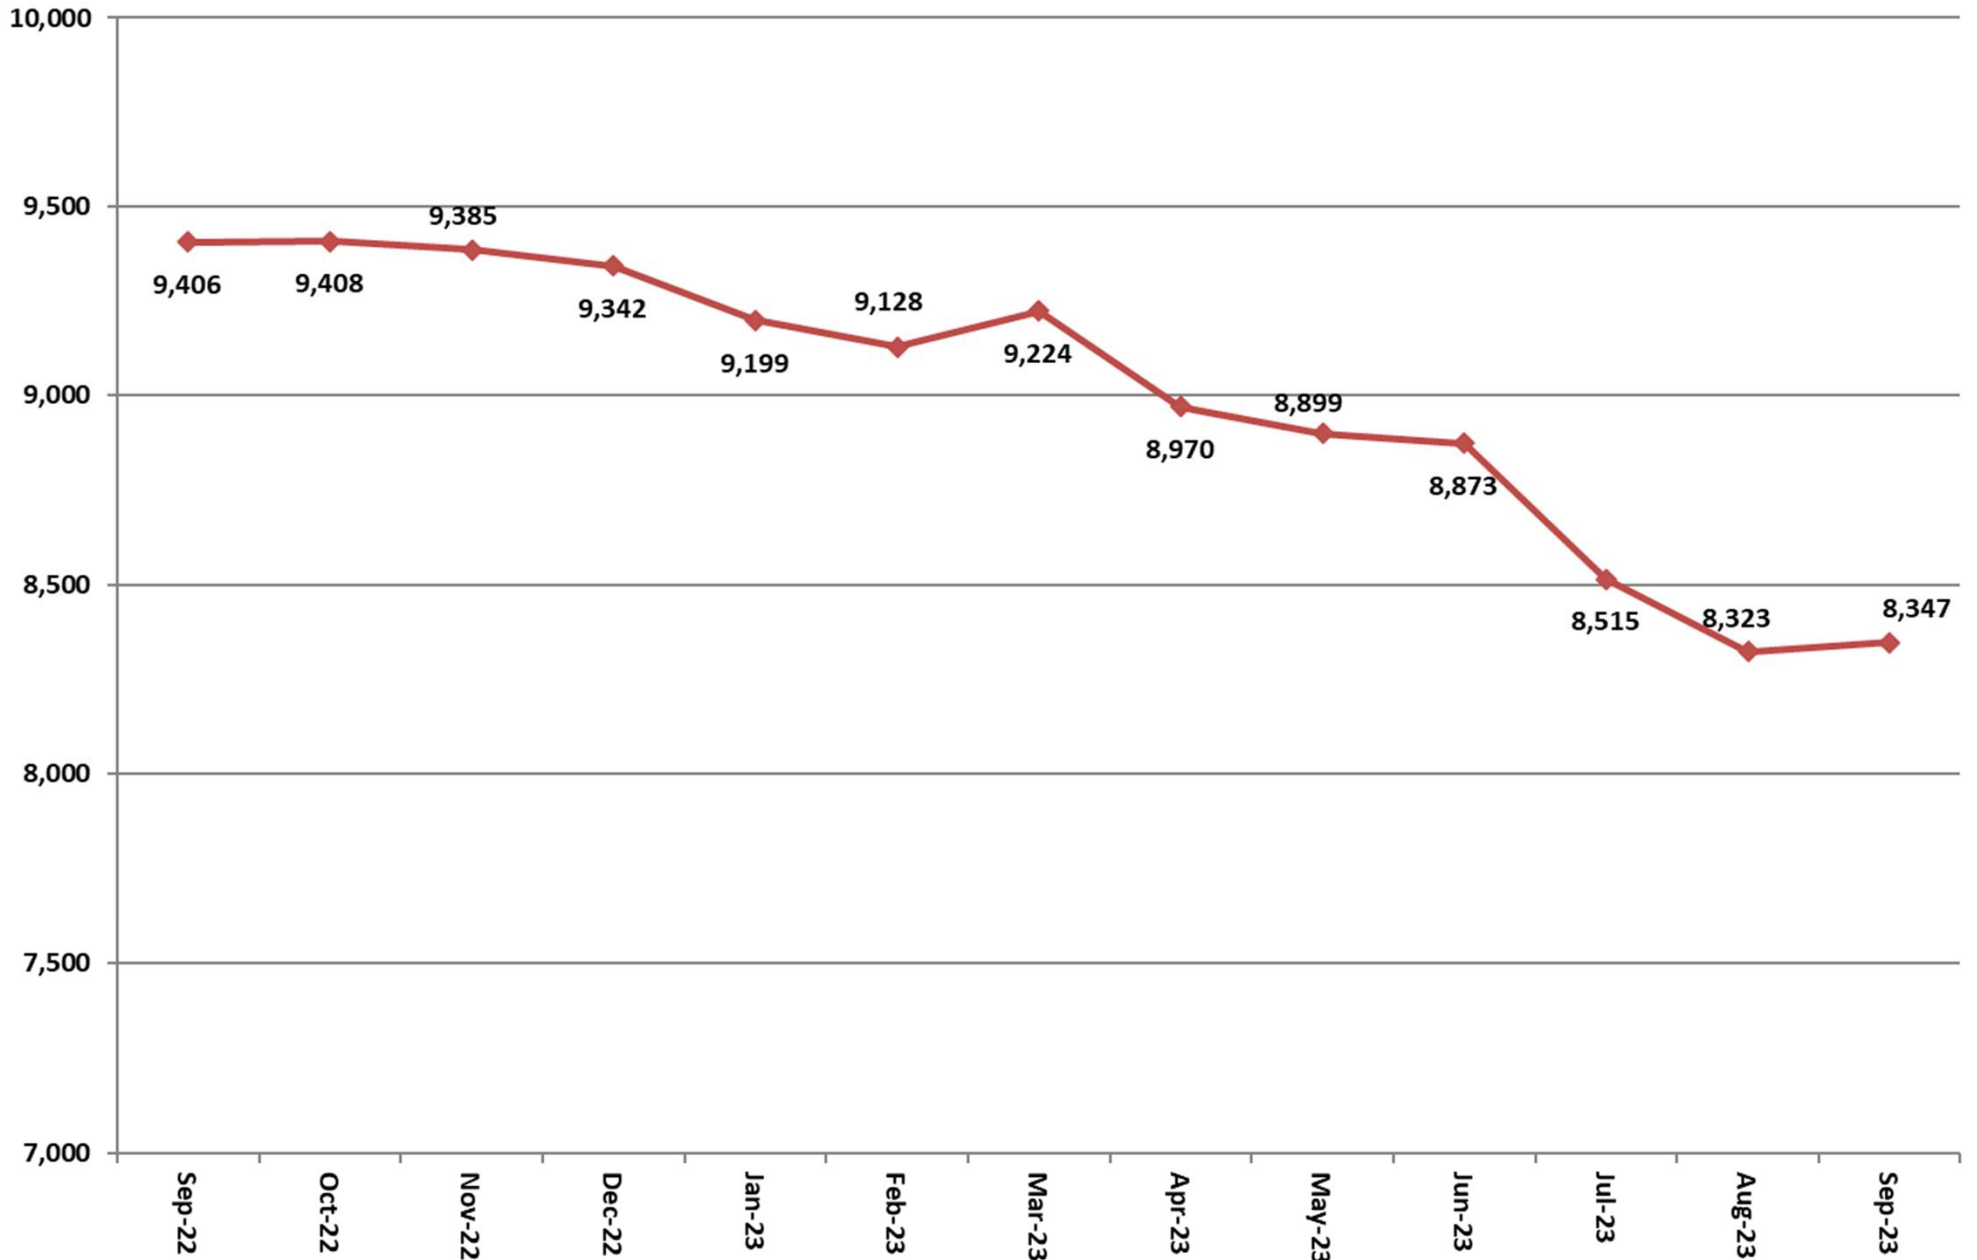

State Inmates In Jail

September 15, 2022 to September 15, 2023