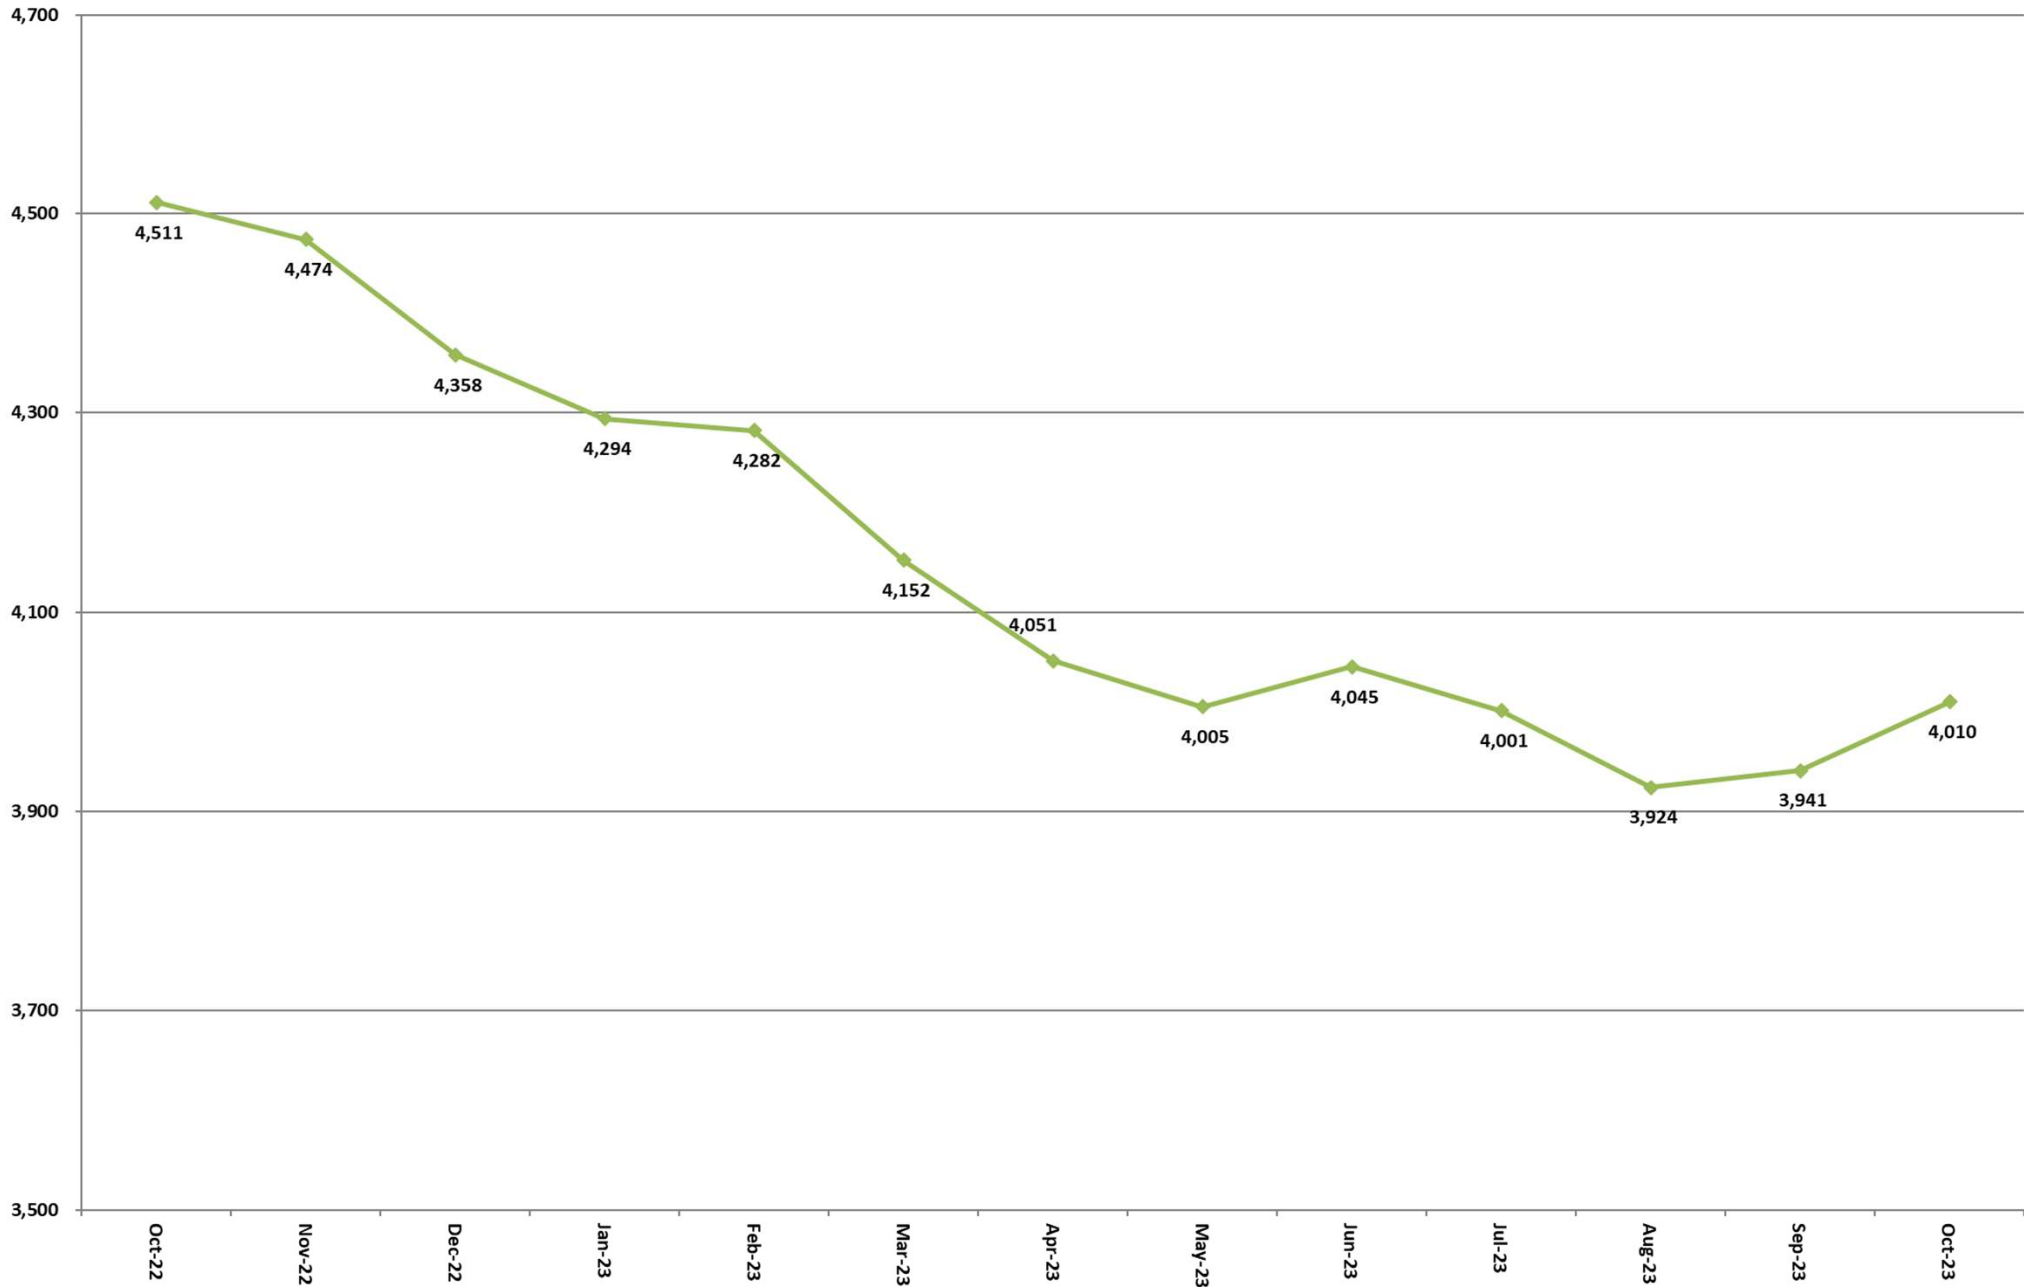

Class D Program

October 15, 2022 to October 15, 2023