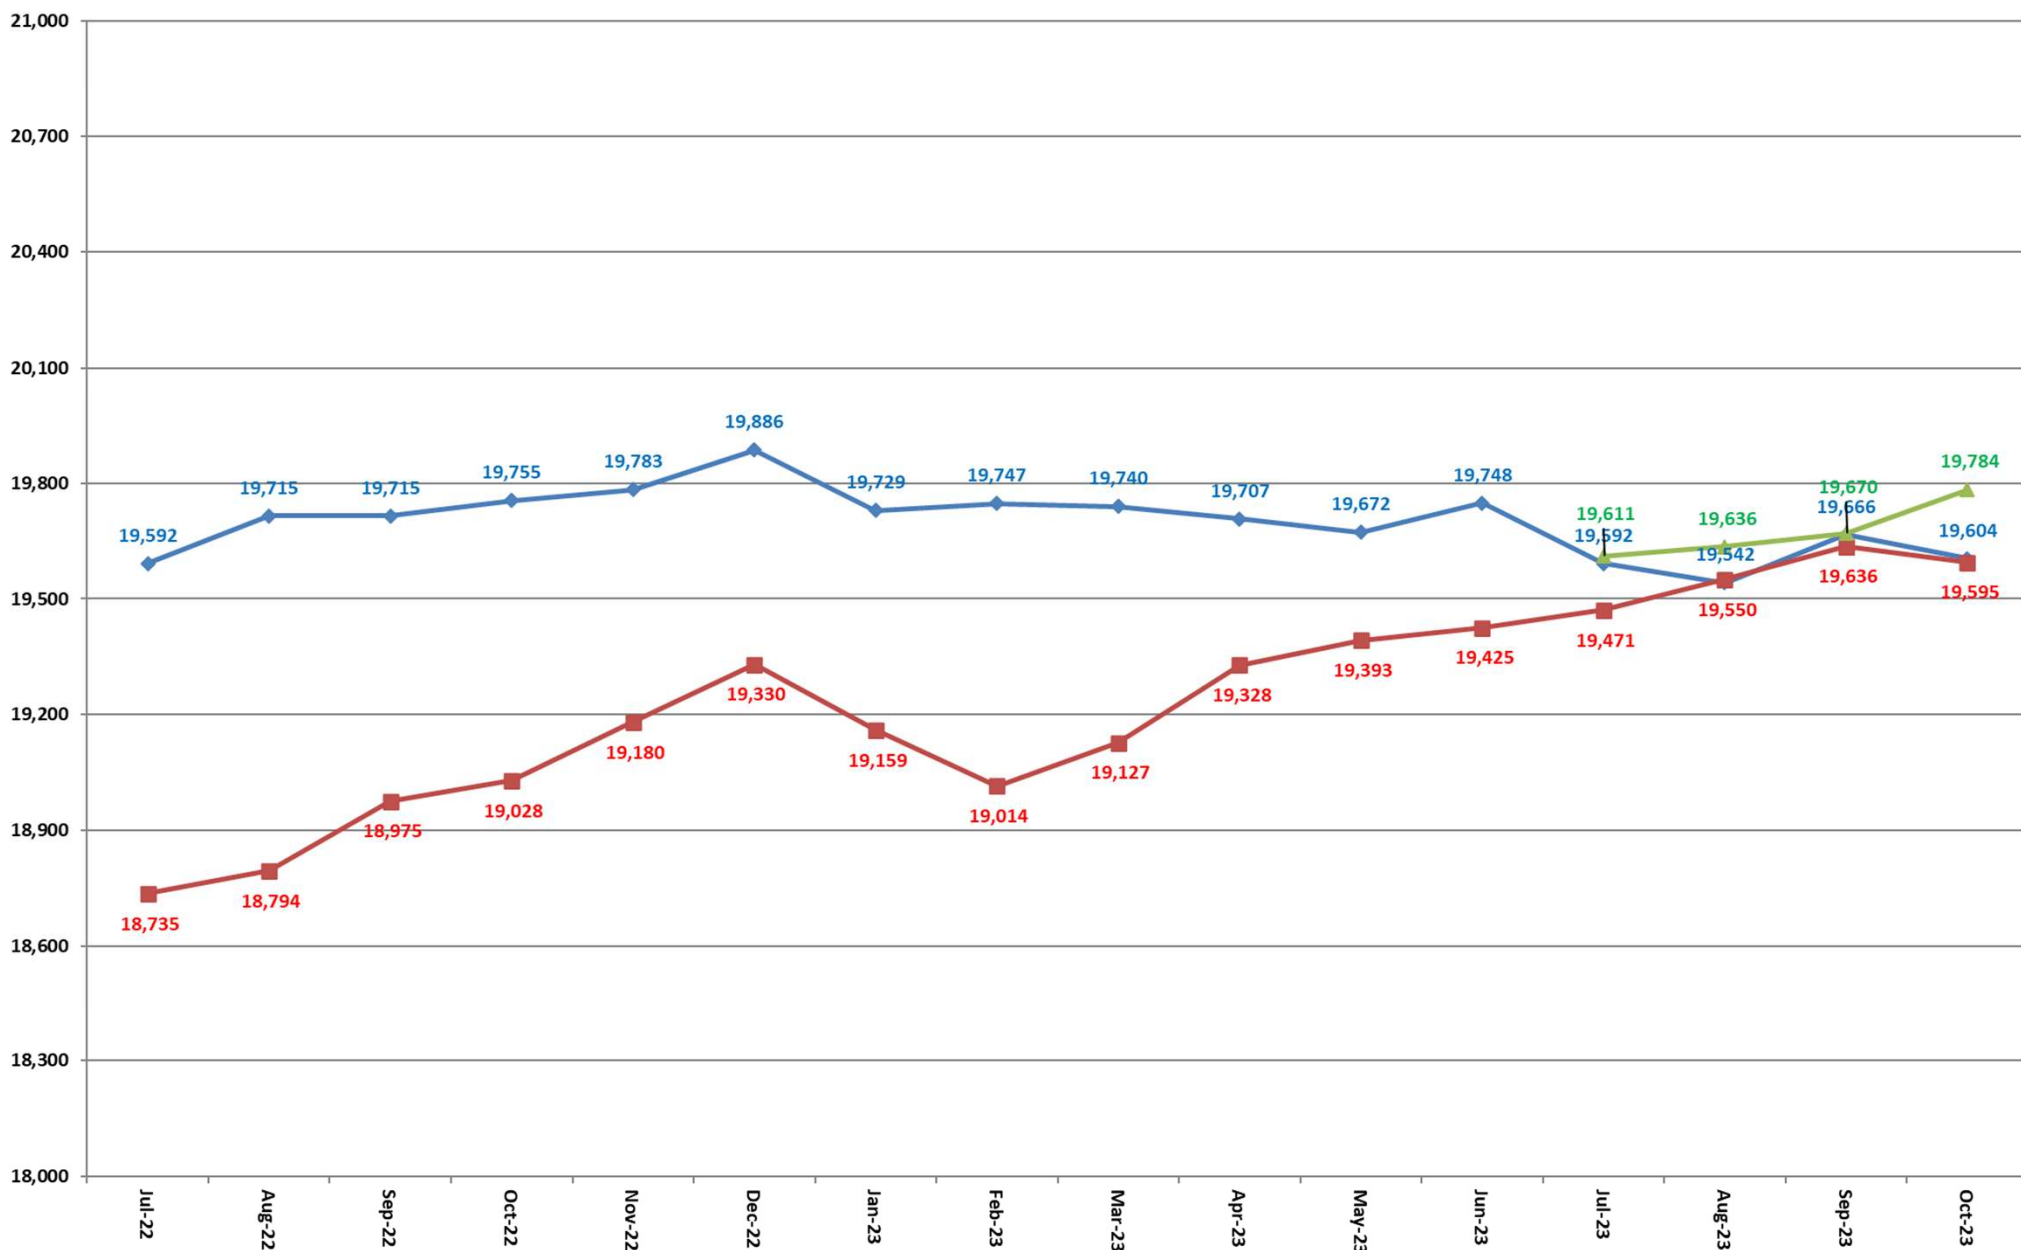

## Inmate Population between October 15, 2023 to October 15, 2023

- ◆ Grand Total Actual Inmates
- 22-24 Consensus Forecast
- ▲ 24-26 Consensus Forecast

# Total Institutional Daily Count

## October 15, 2022 to October 15, 2023