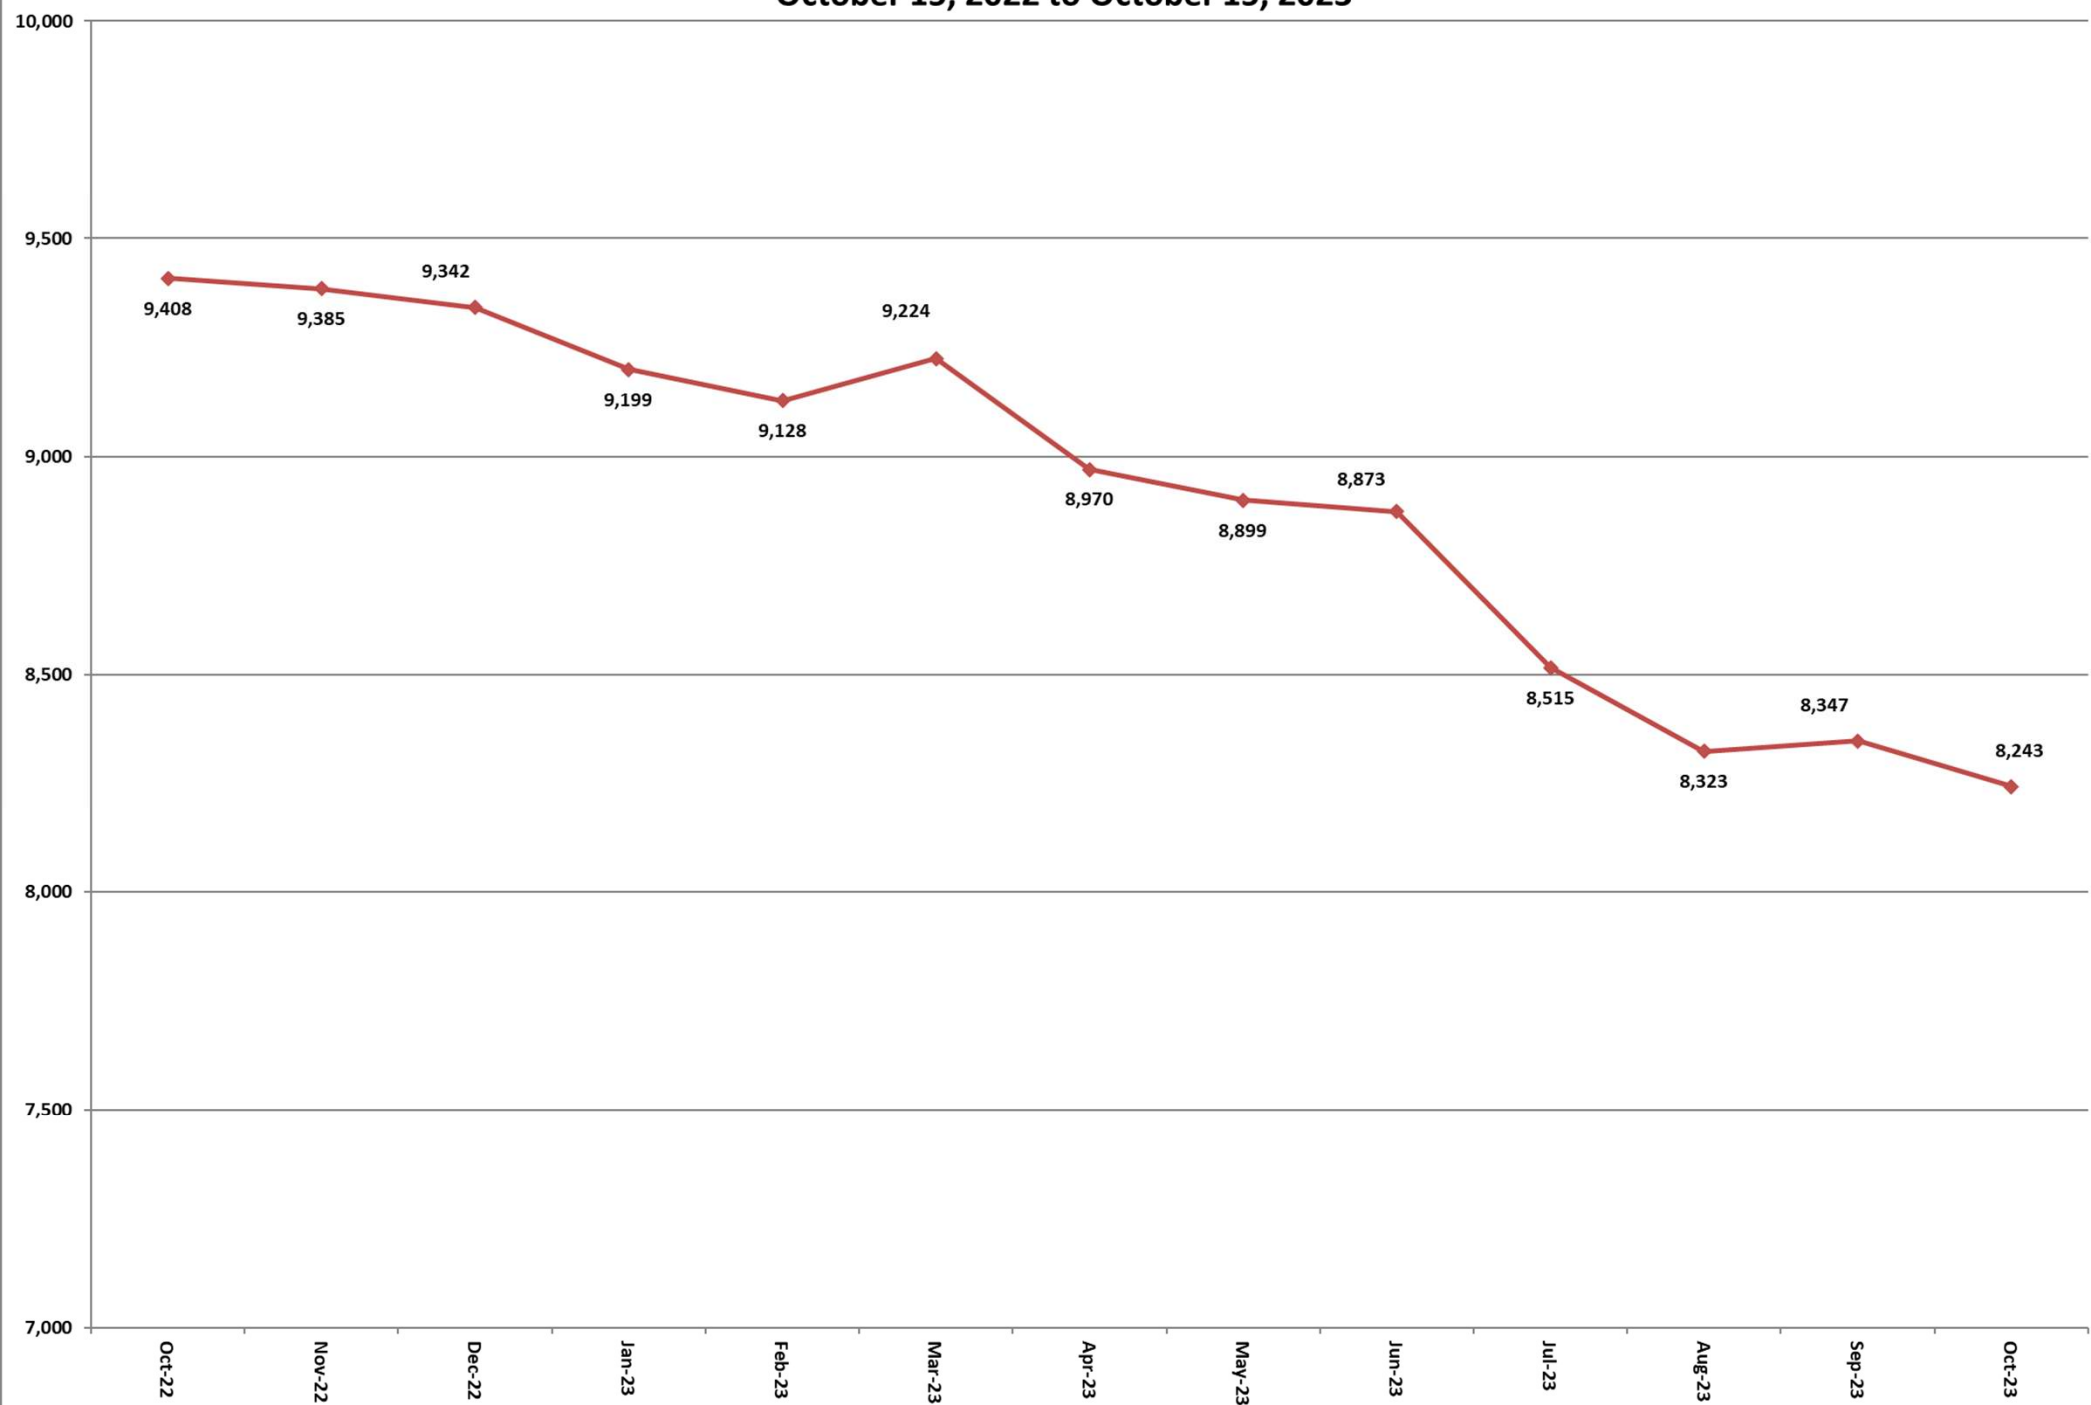

State Inmates In Jail

October 15, 2022 to October 15, 2023