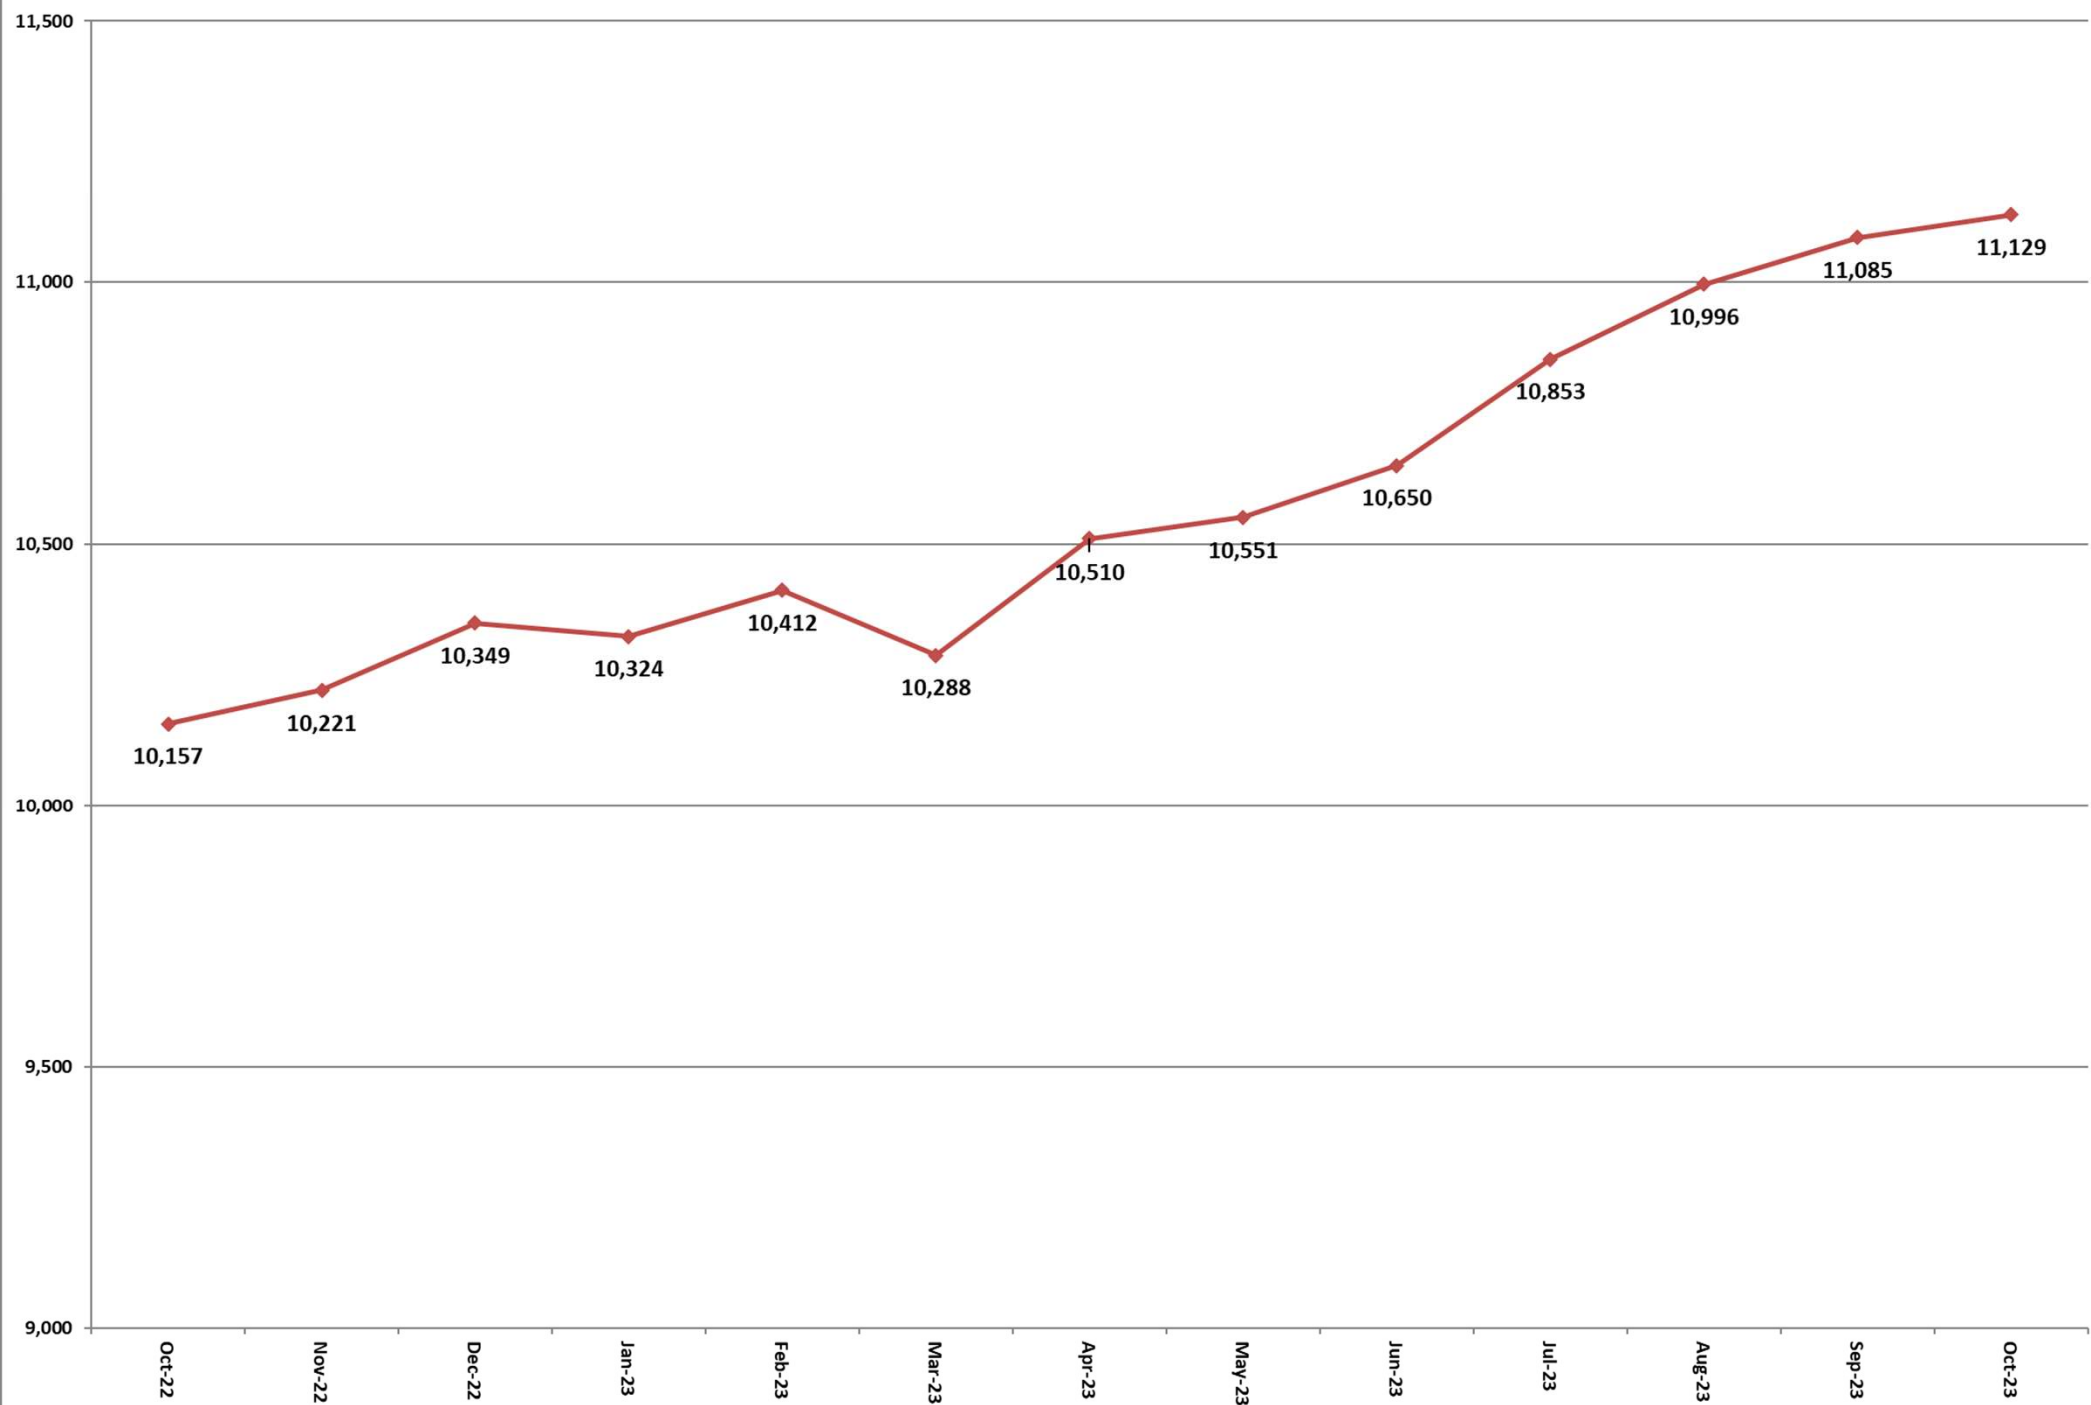

## Inmate Population between October 15, 2023 to October 15, 2023

- ◆ Grand Total Actual Inmates
- 22-24 Consensus Forecast
- ▲ 24-26 Consensus Forecast

# Total Institutional Daily Count

## October 15, 2022 to October 15, 2023