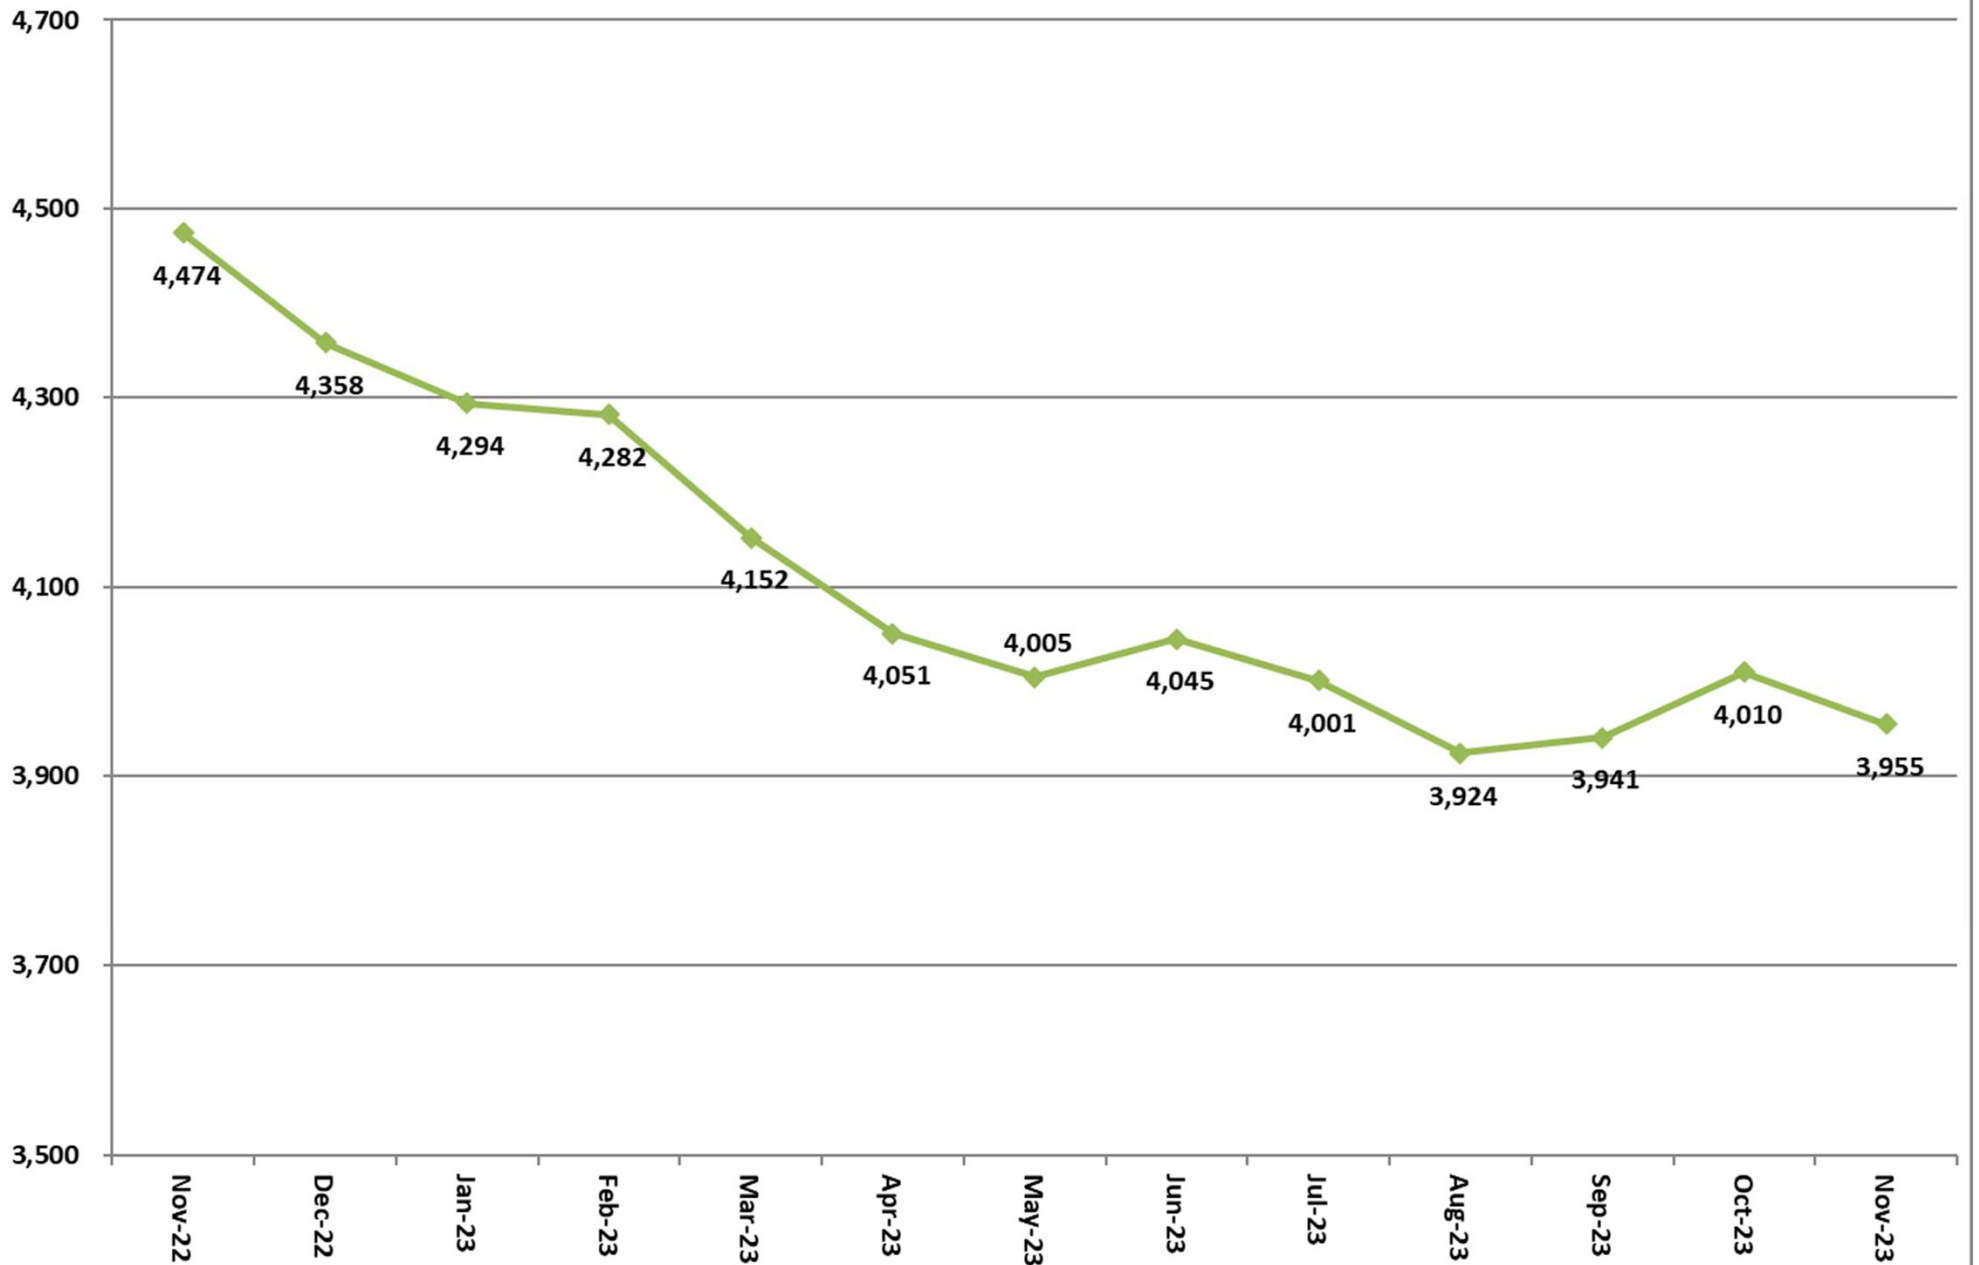

Class D Program

November 15, 2022 to November 15, 2023