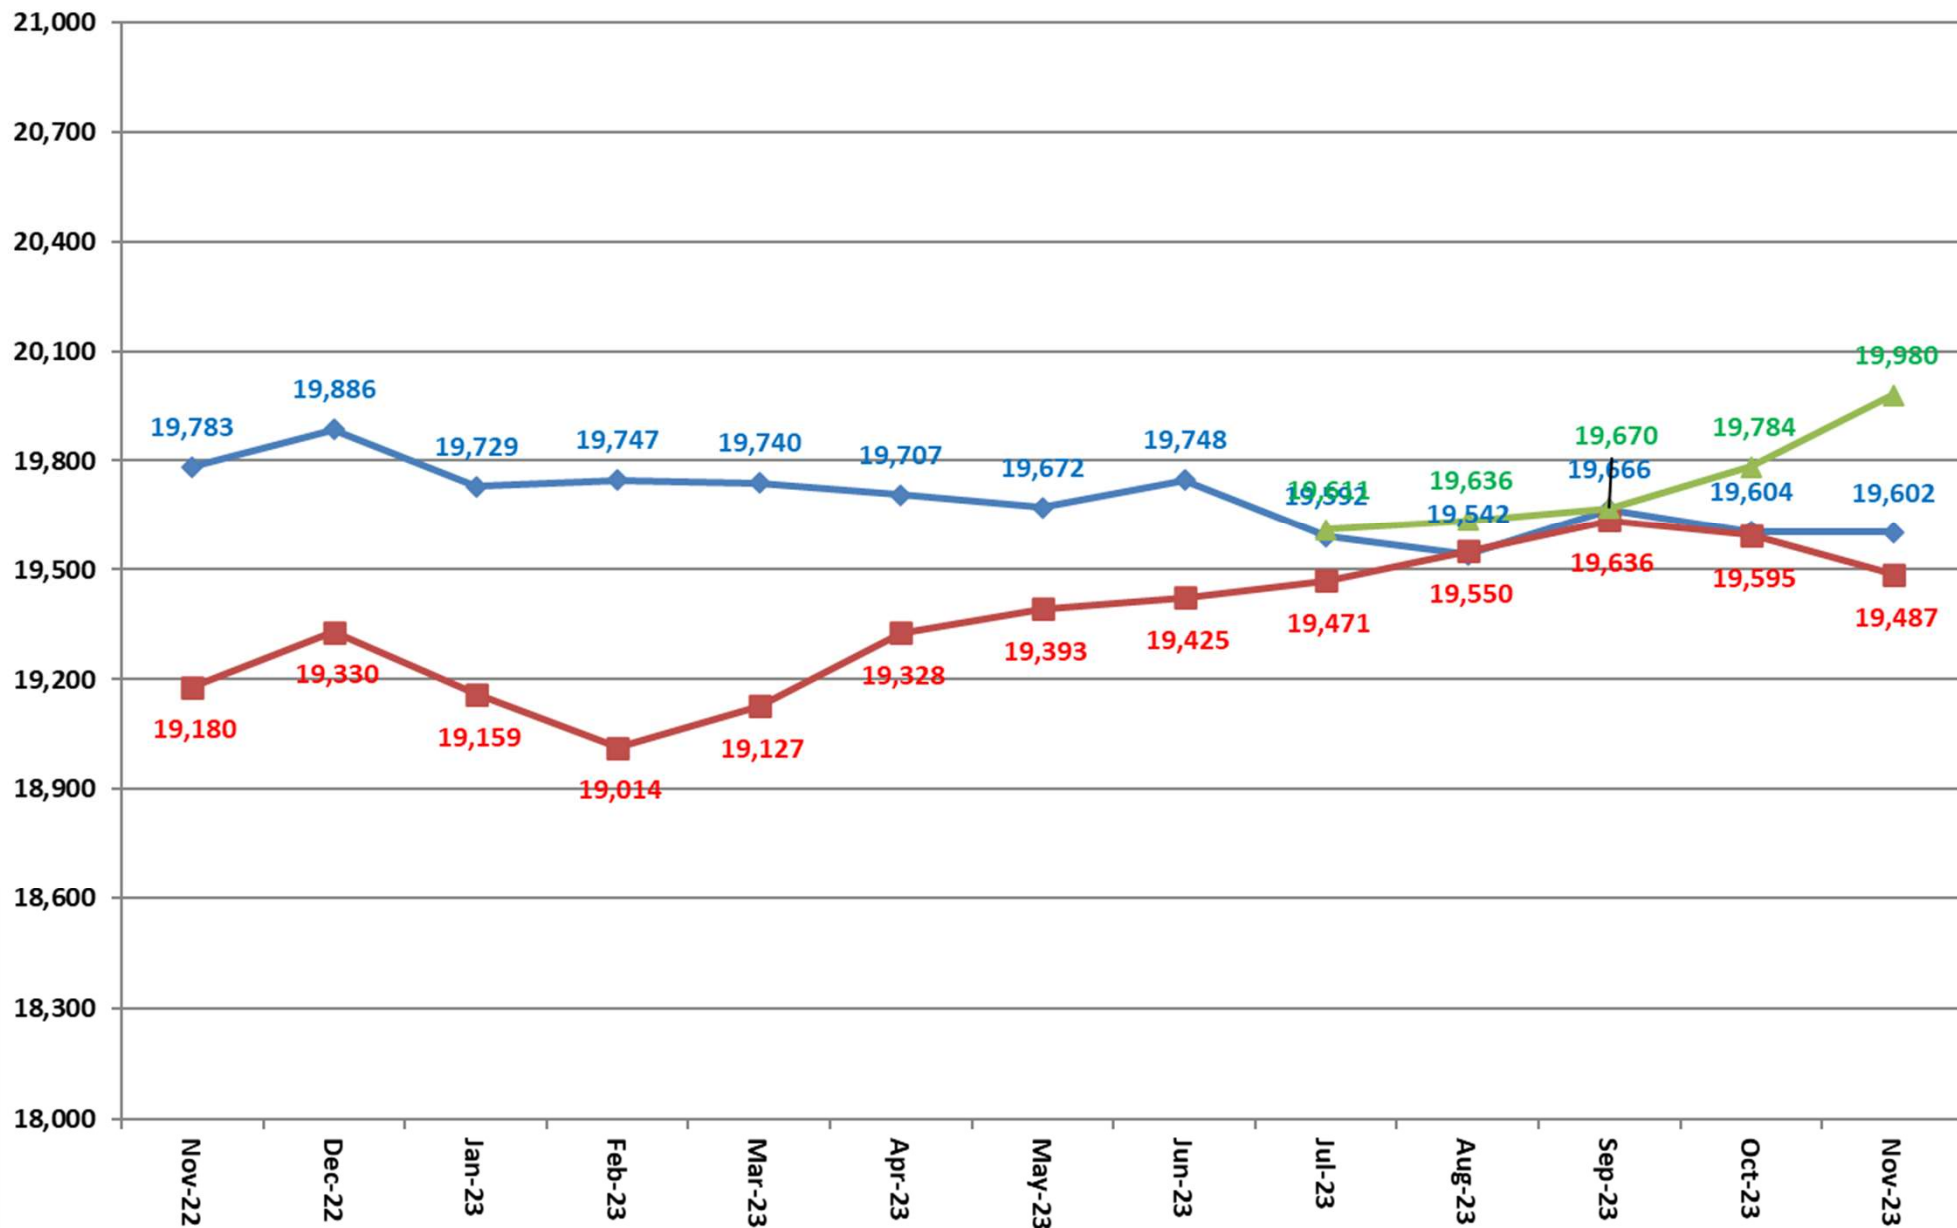

# Inmate Population between November 15, 2022 to November 15, 2023

- Grand Total Actual Inmates
- 22-24 Consensus Forecast
- 24-26 Consensus Forecast

# Total Institutional Daily Count November 15, 2022 to November 15, 2023

# State Inmates In Jail

## November 15, 2022 to November 15, 2023