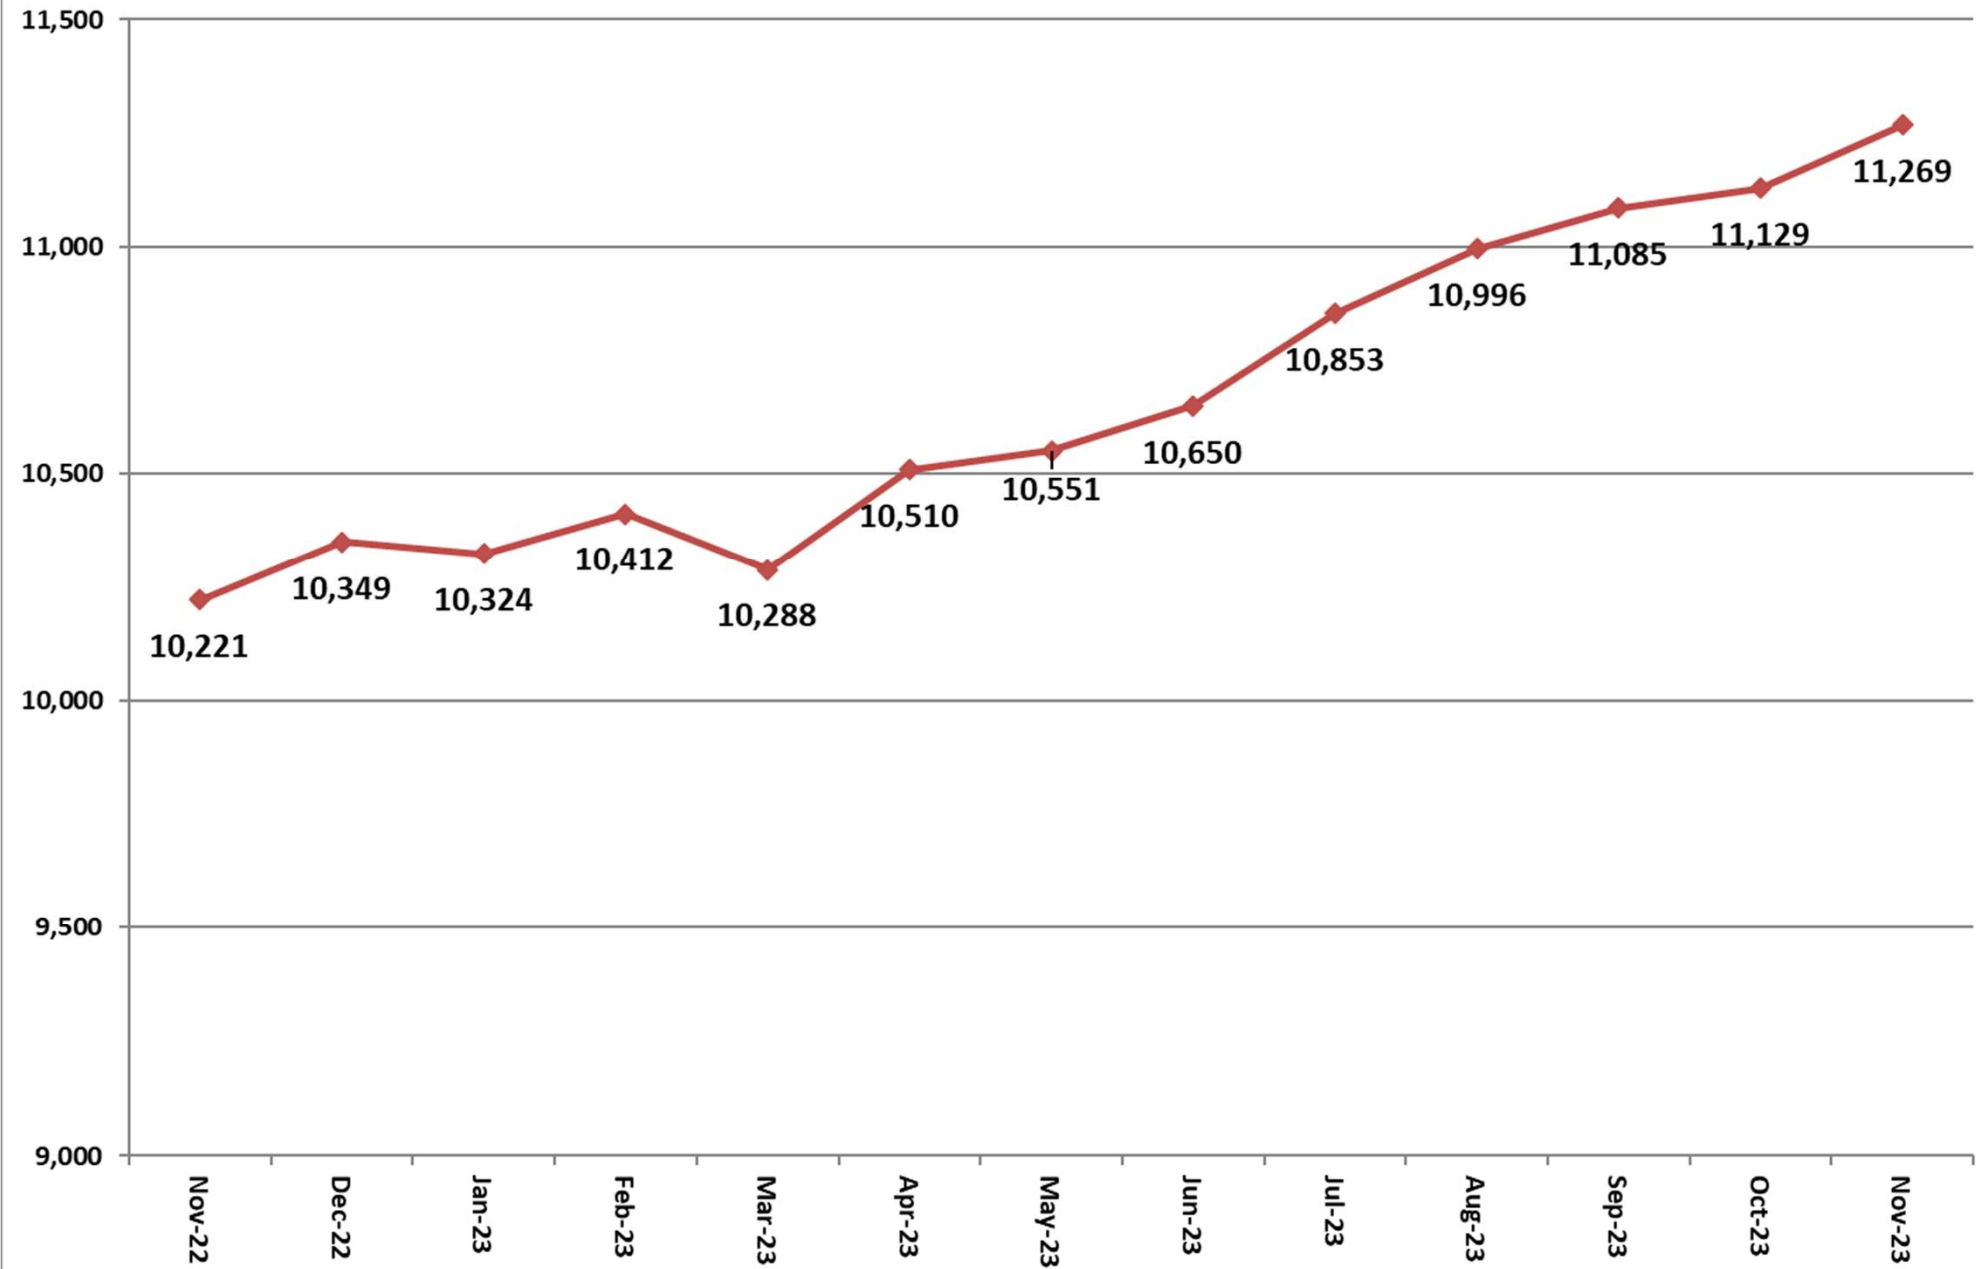

# Inmate Population between November 15, 2022 to November 15, 2023

- Grand Total Actual Inmates
- 22-24 Consensus Forecast
- 24-26 Consensus Forecast

# Total Institutional Daily Count November 15, 2022 to November 15, 2023

## November 15, 2022 to November 15, 2023