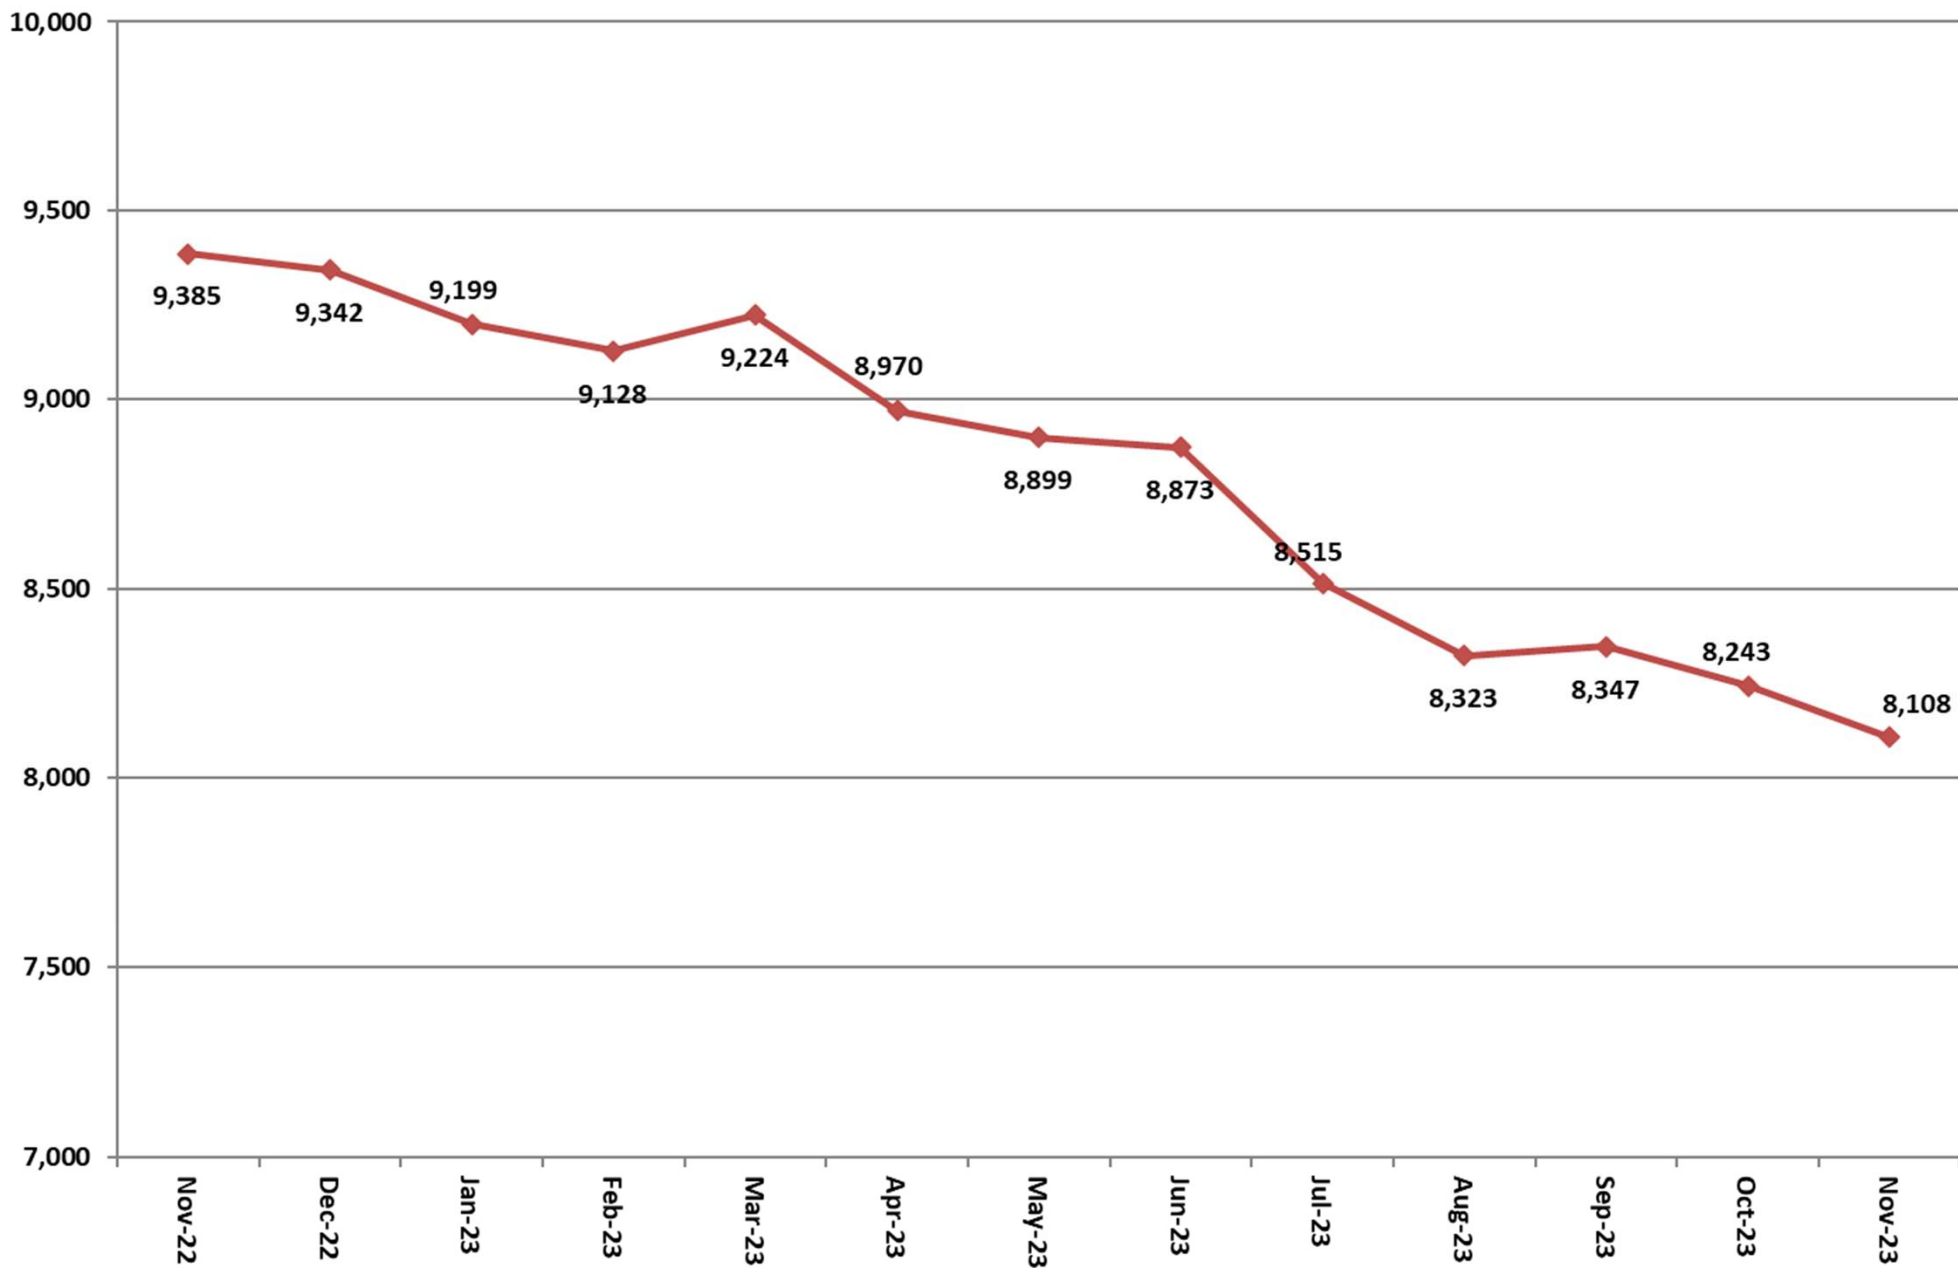

State Inmates In Jail

November 15, 2022 to November 15, 2023