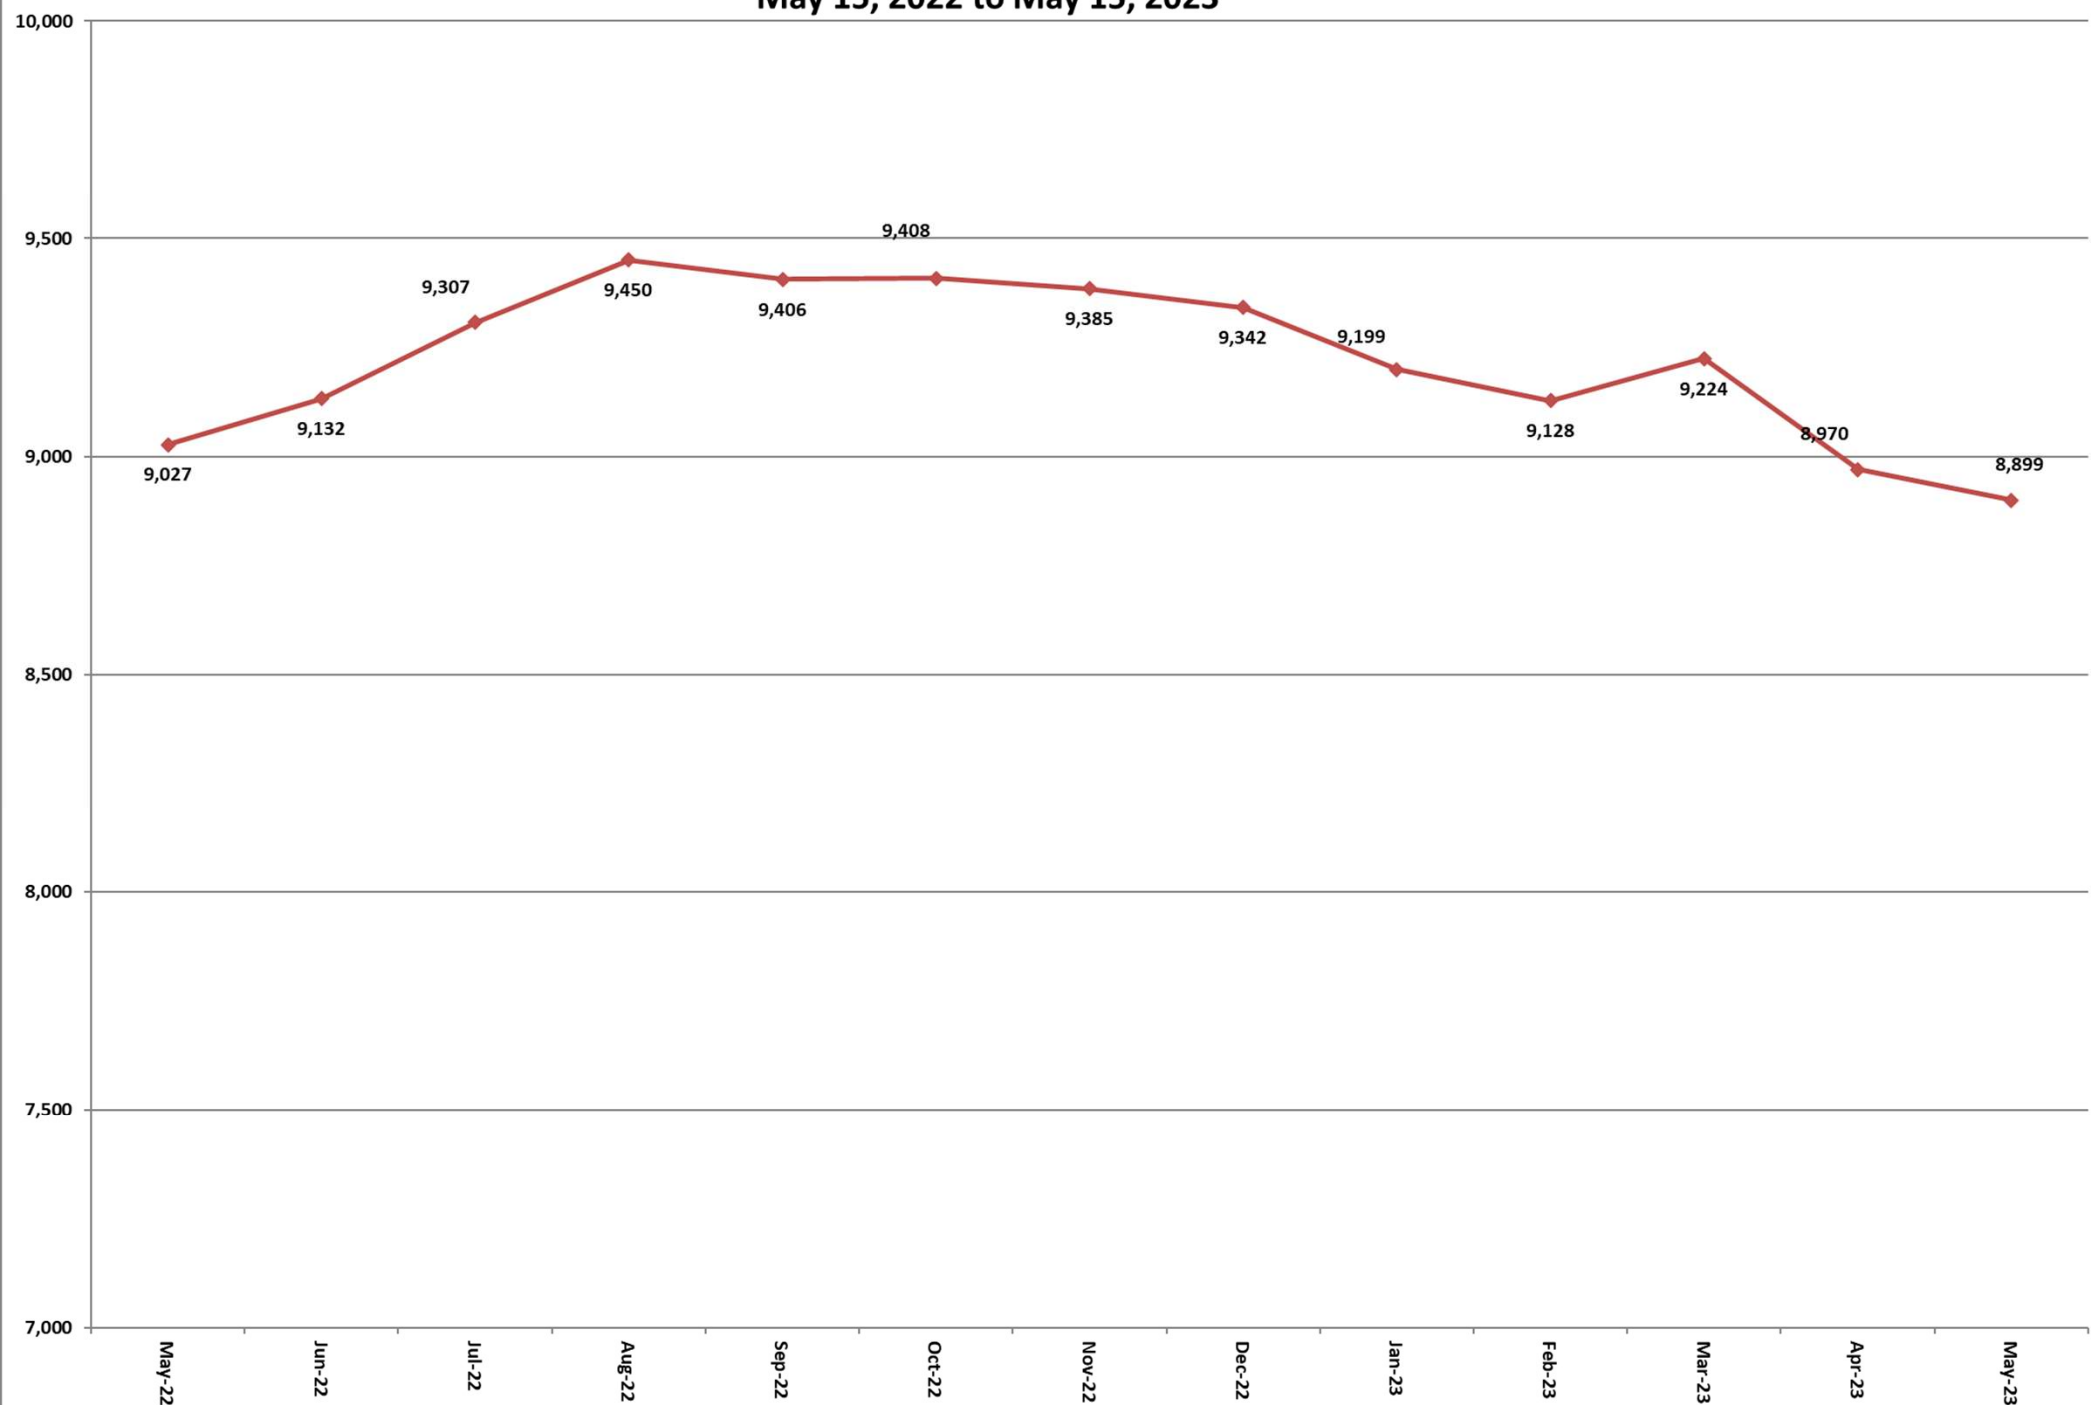

Inmate Population between May 15, 2022 to May 15, 2023

- Grand Total Actual Inmates
- 21-22 Consensus Forecast
- 22-24 Consensus Forecast

Total Institutional Daily Count May 15, 2022 to May 15, 2023

State Inmates In Jail

May 15, 2022 to May 15, 2023

Class D Program May 15, 2022 to May 15, 2023

Controlled Intake

May 15, 2022 to May 15, 2023