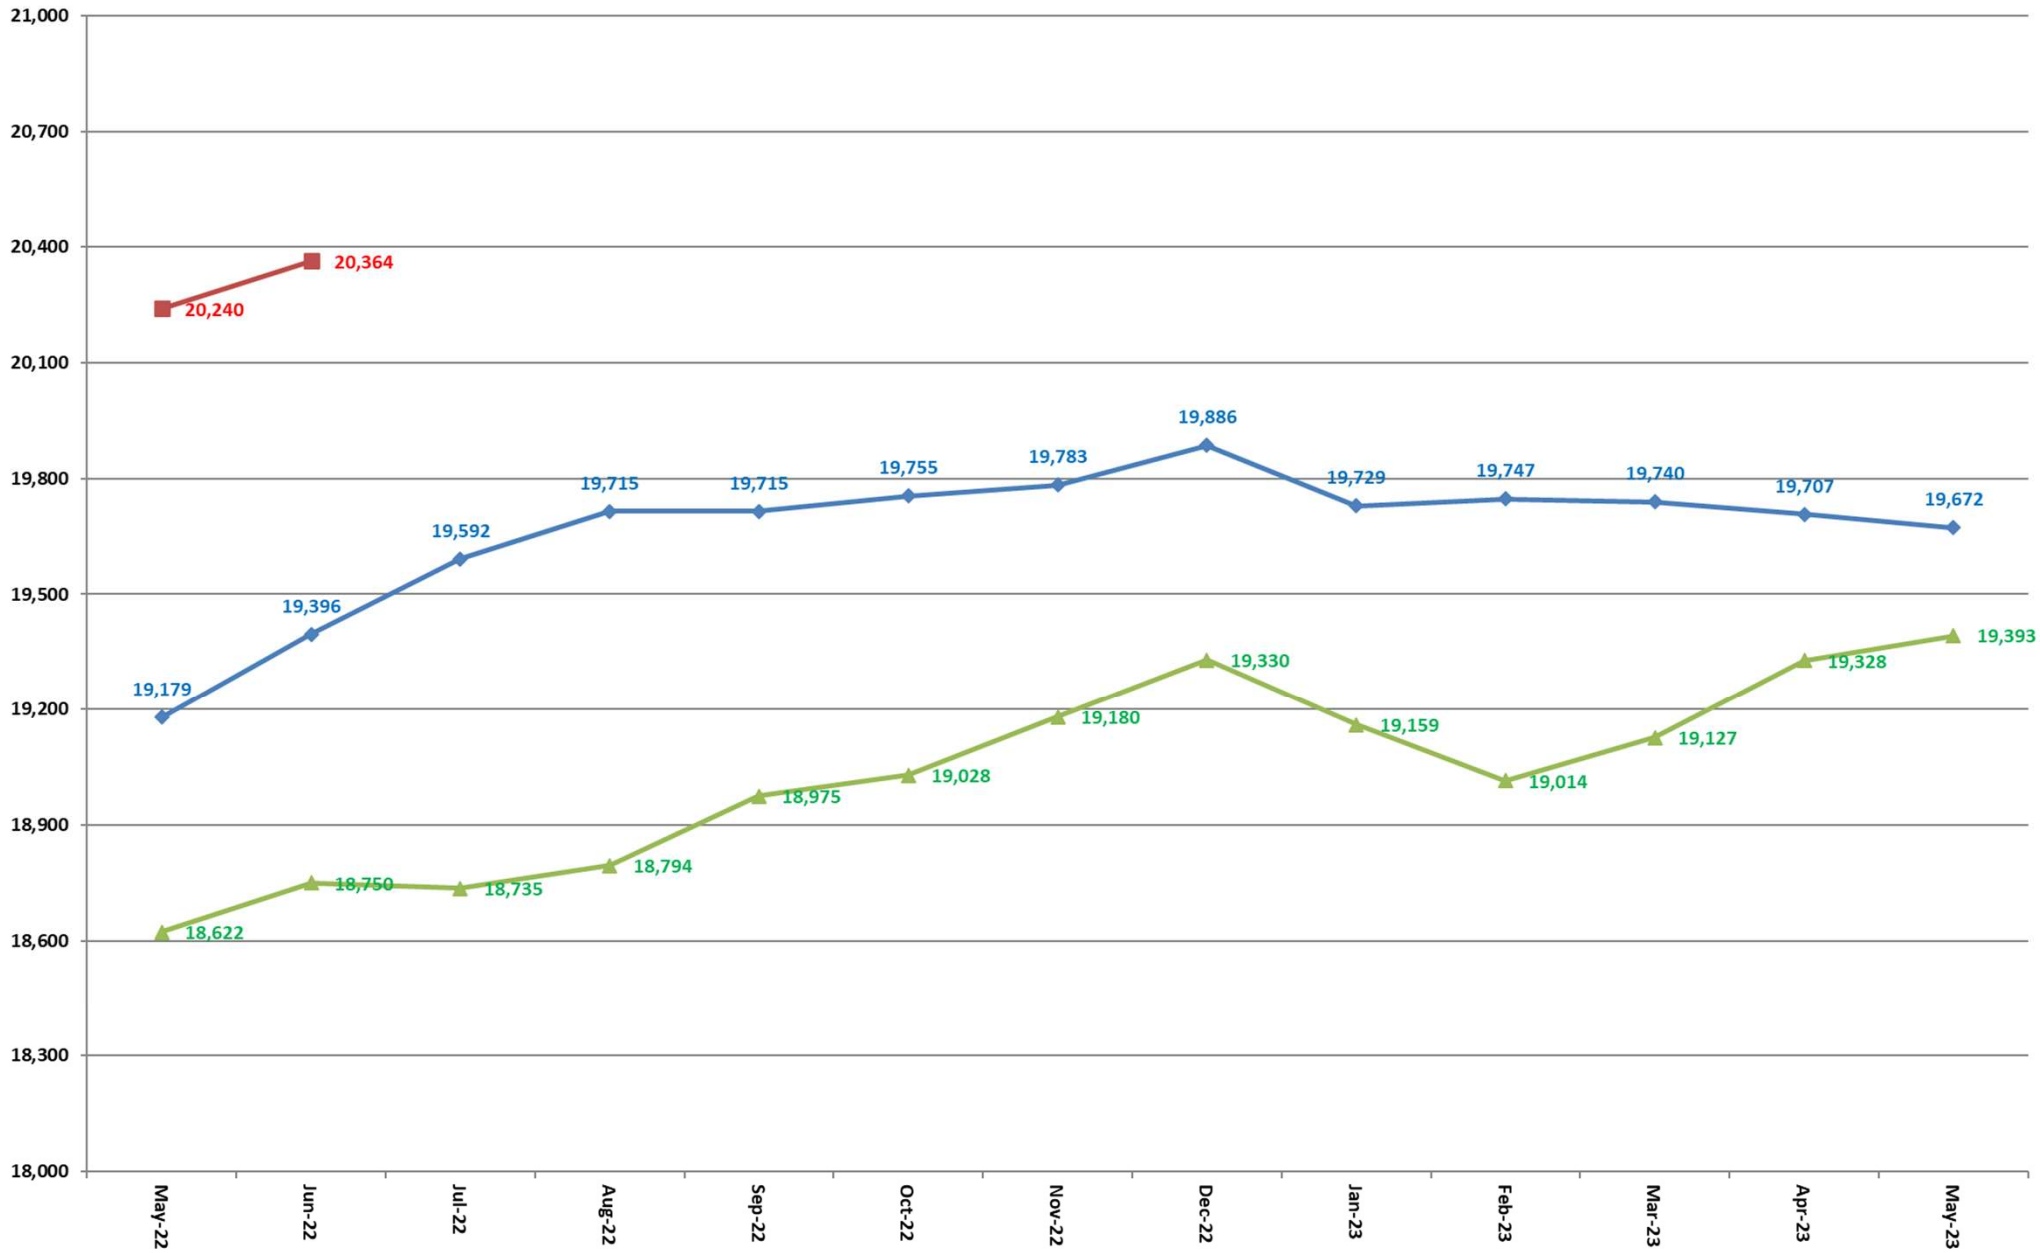

Inmate Population between May 15, 2022 to May 15, 2023

- Grand Total Actual Inmates
- 21-22 Consensus Forecast
- 22-24 Consensus Forecast

Total Institutional Daily Count May 15, 2022 to May 15, 2023

State Inmates In Jail

May 15, 2022 to May 15, 2023

Class D Program May 15, 2022 to May 15, 2023

Controlled Intake

May 15, 2022 to May 15, 2023