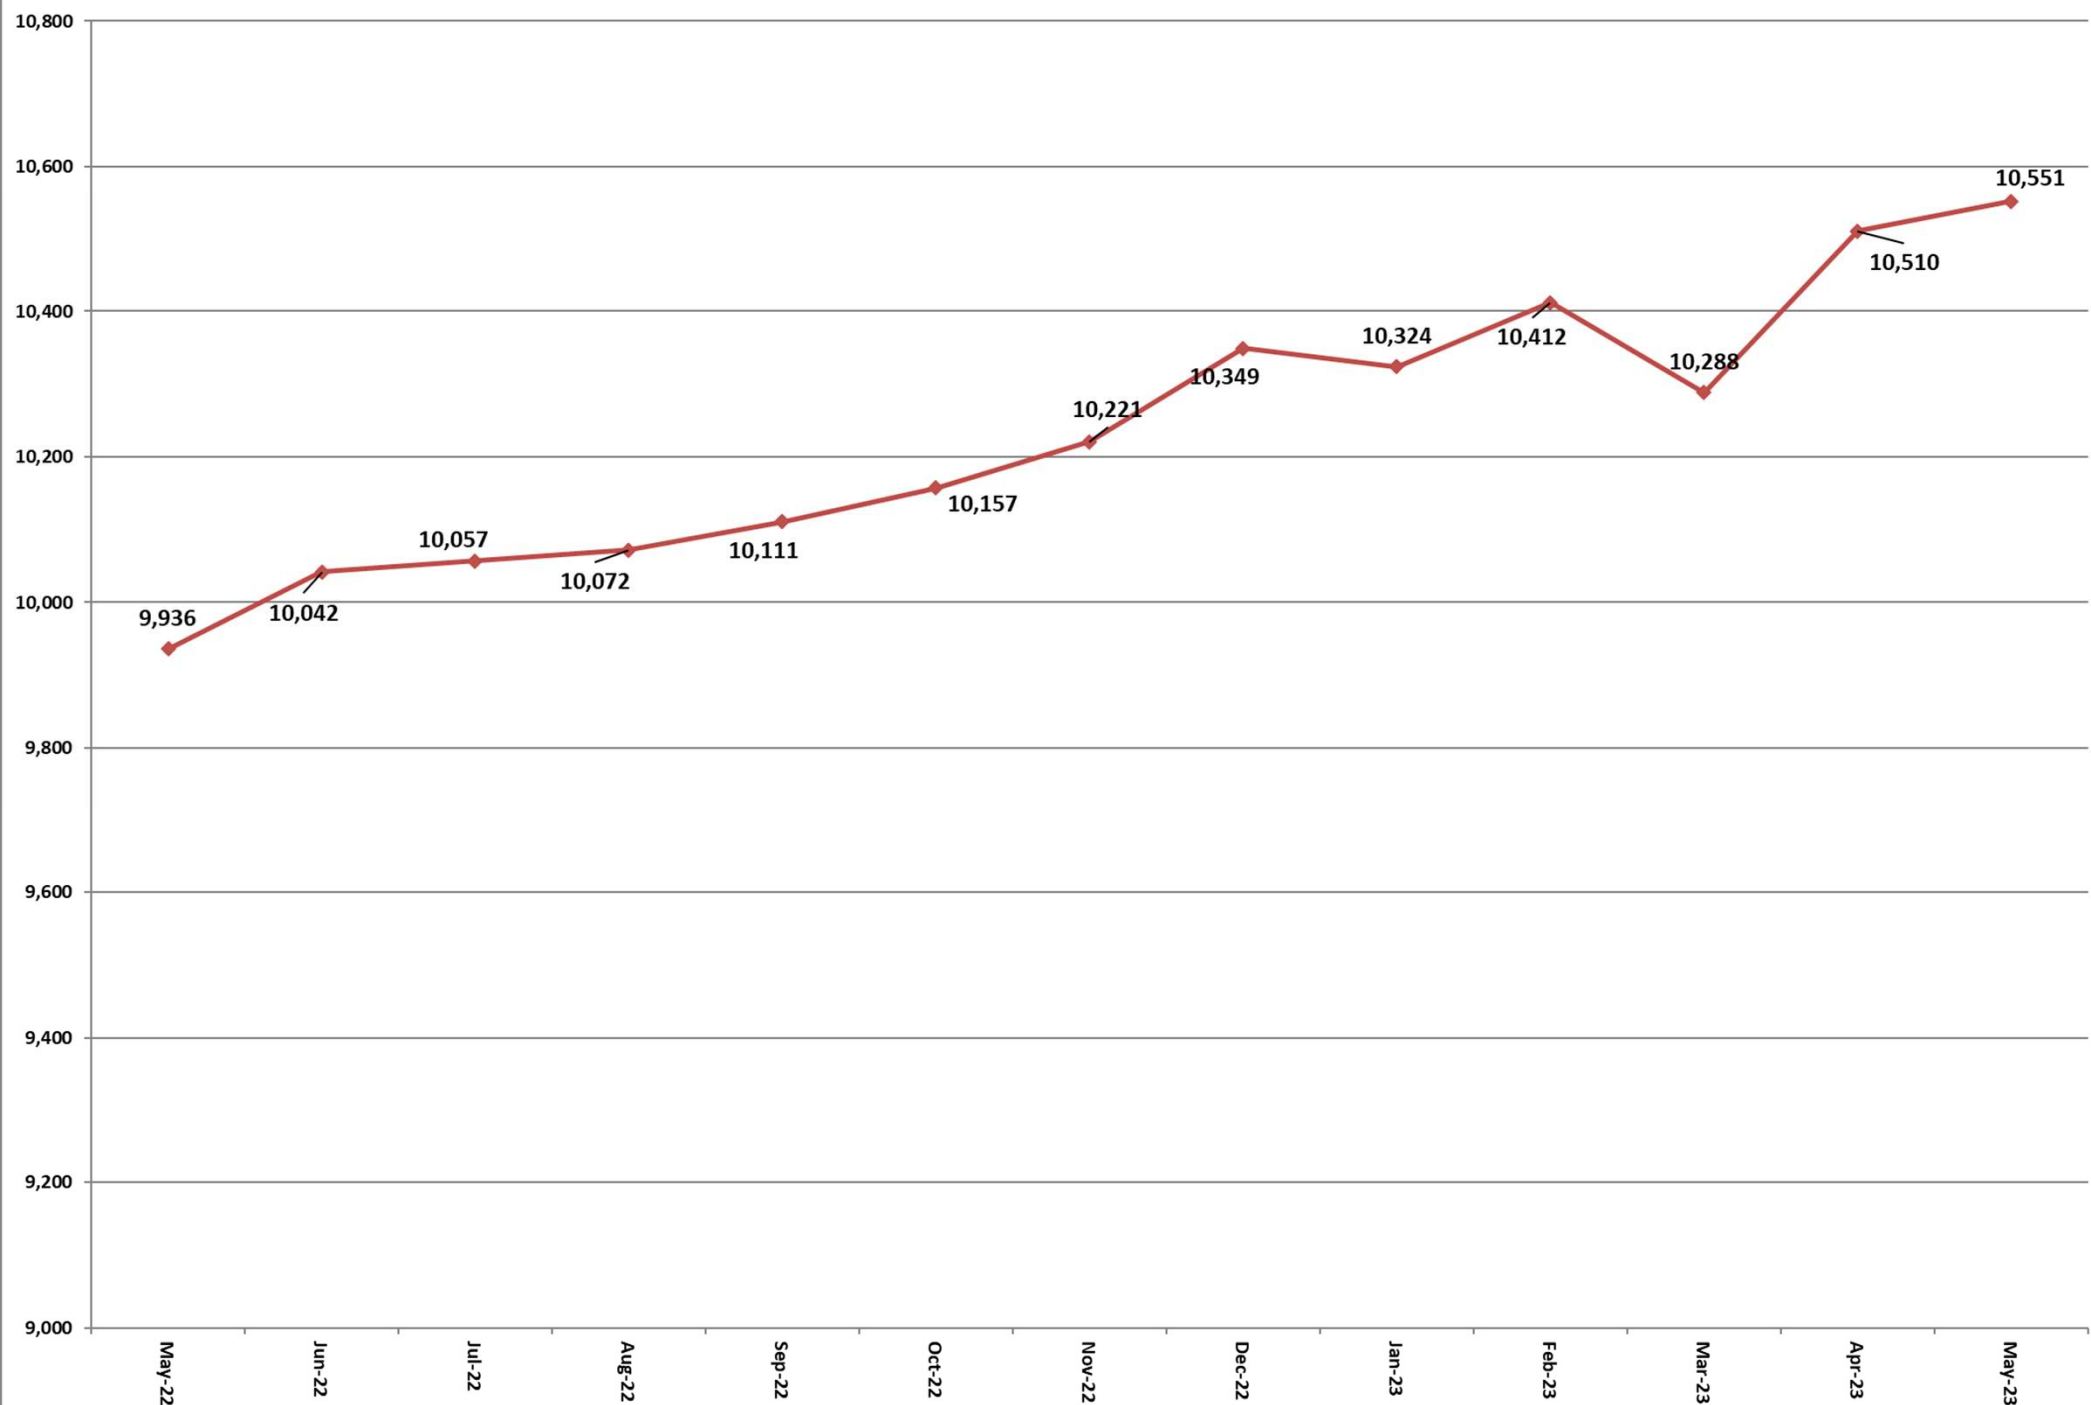

Inmate Population between May 15, 2022 to May 15, 2023

- Grand Total Actual Inmates
- 21-22 Consensus Forecast
- 22-24 Consensus Forecast

Total Institutional Daily Count May 15, 2022 to May 15, 2023

State Inmates In Jail

May 15, 2022 to May 15, 2023

Class D Program May 15, 2022 to May 15, 2023

Controlled Intake

May 15, 2022 to May 15, 2023