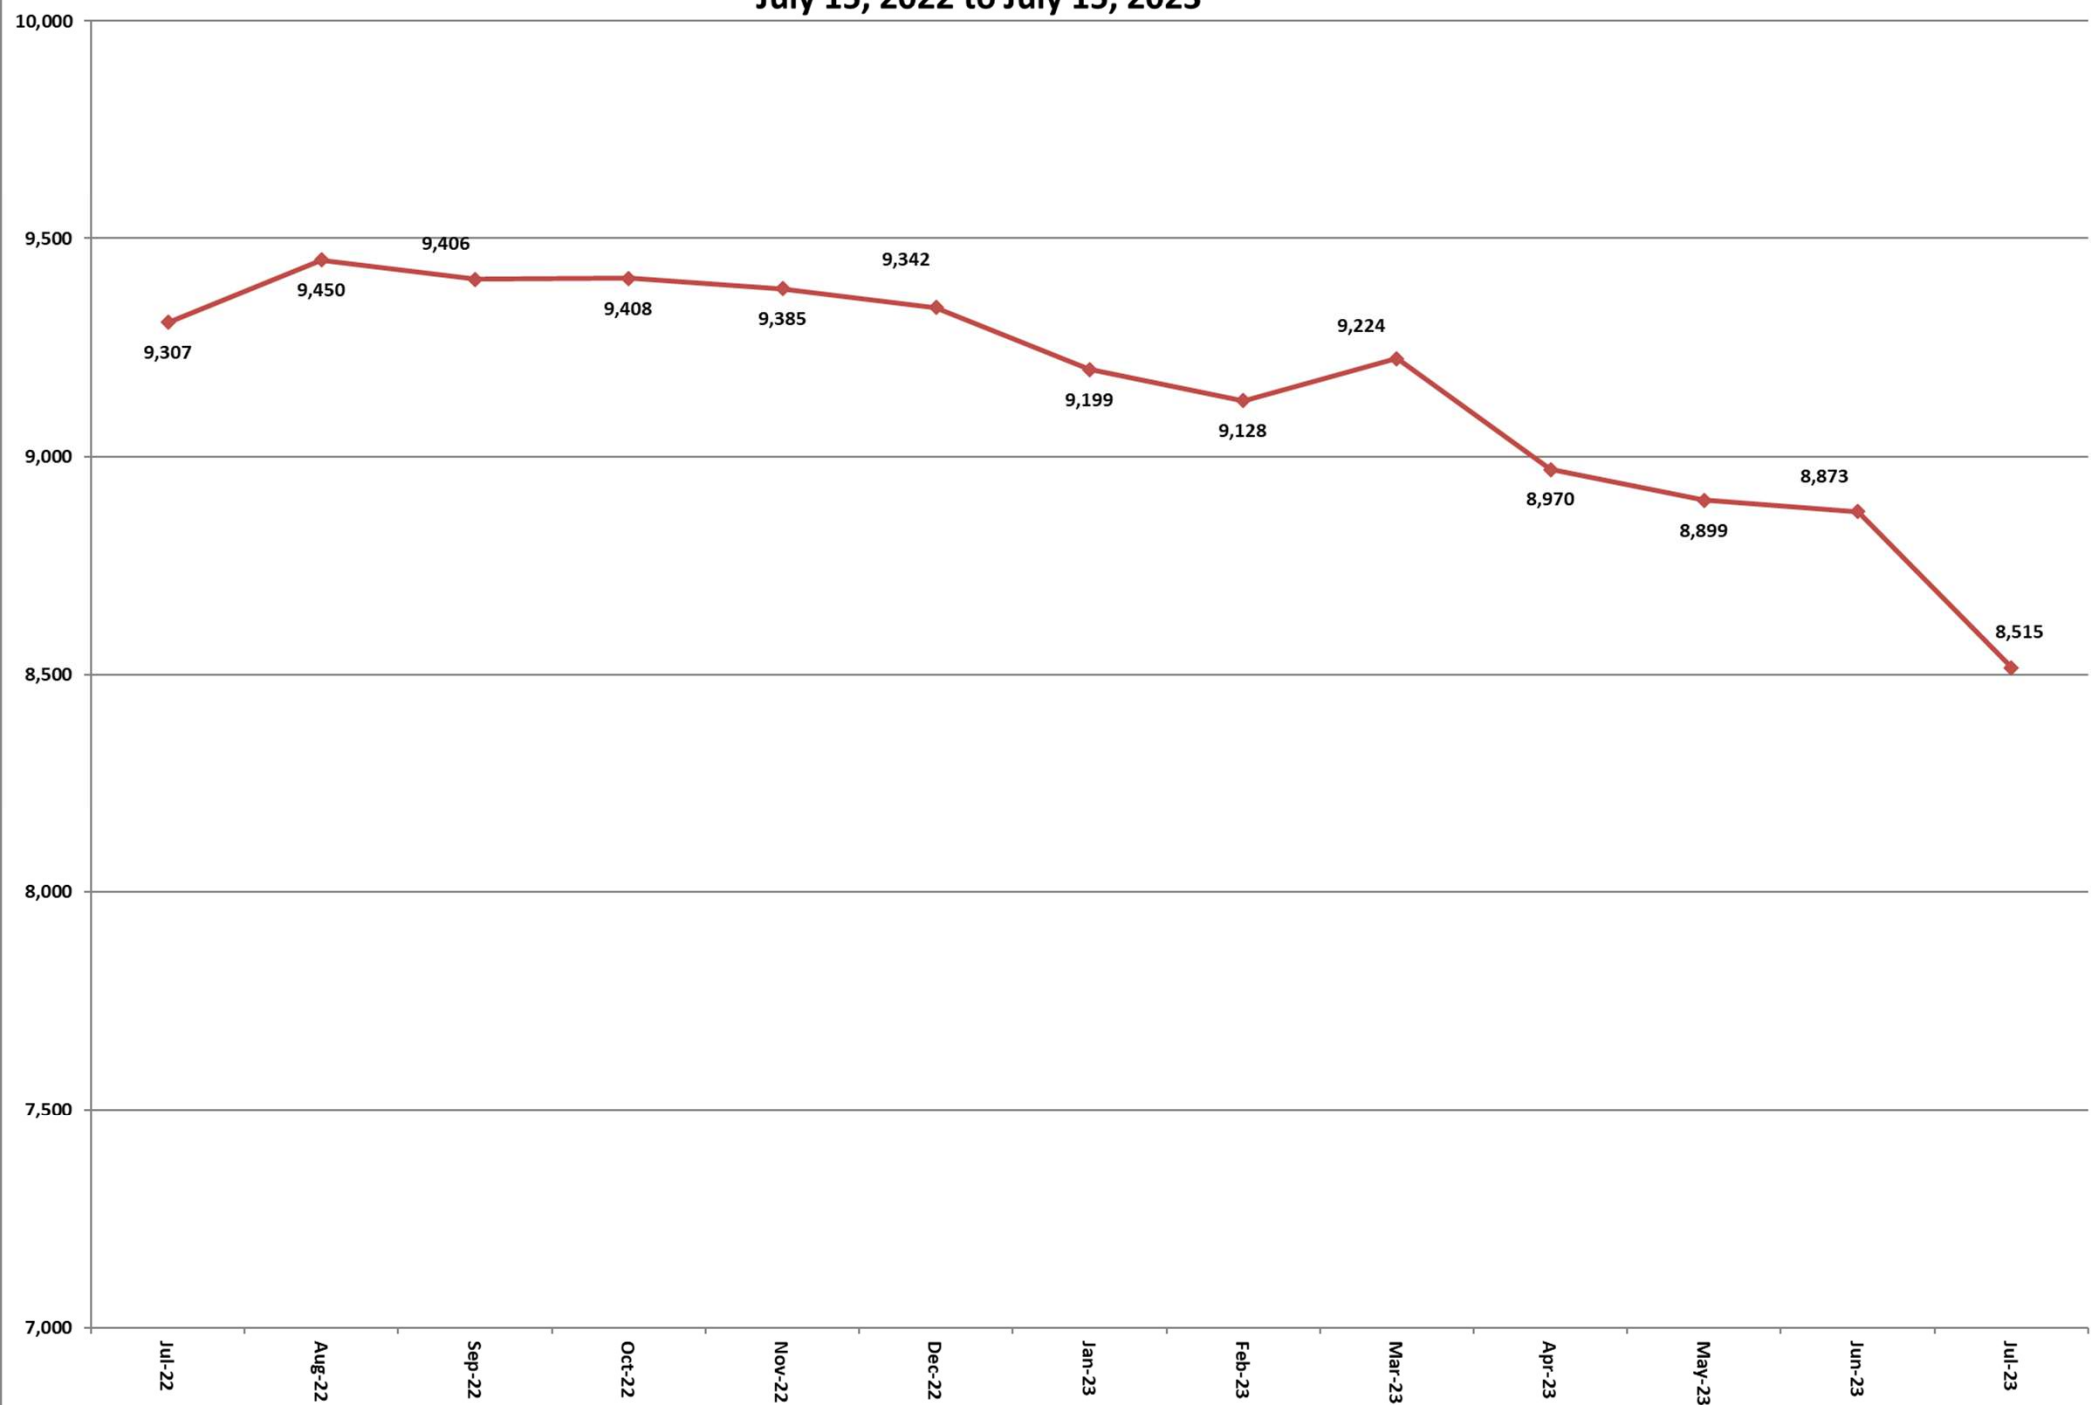

State Inmates In Jail

July 15, 2022 to July 15, 2023