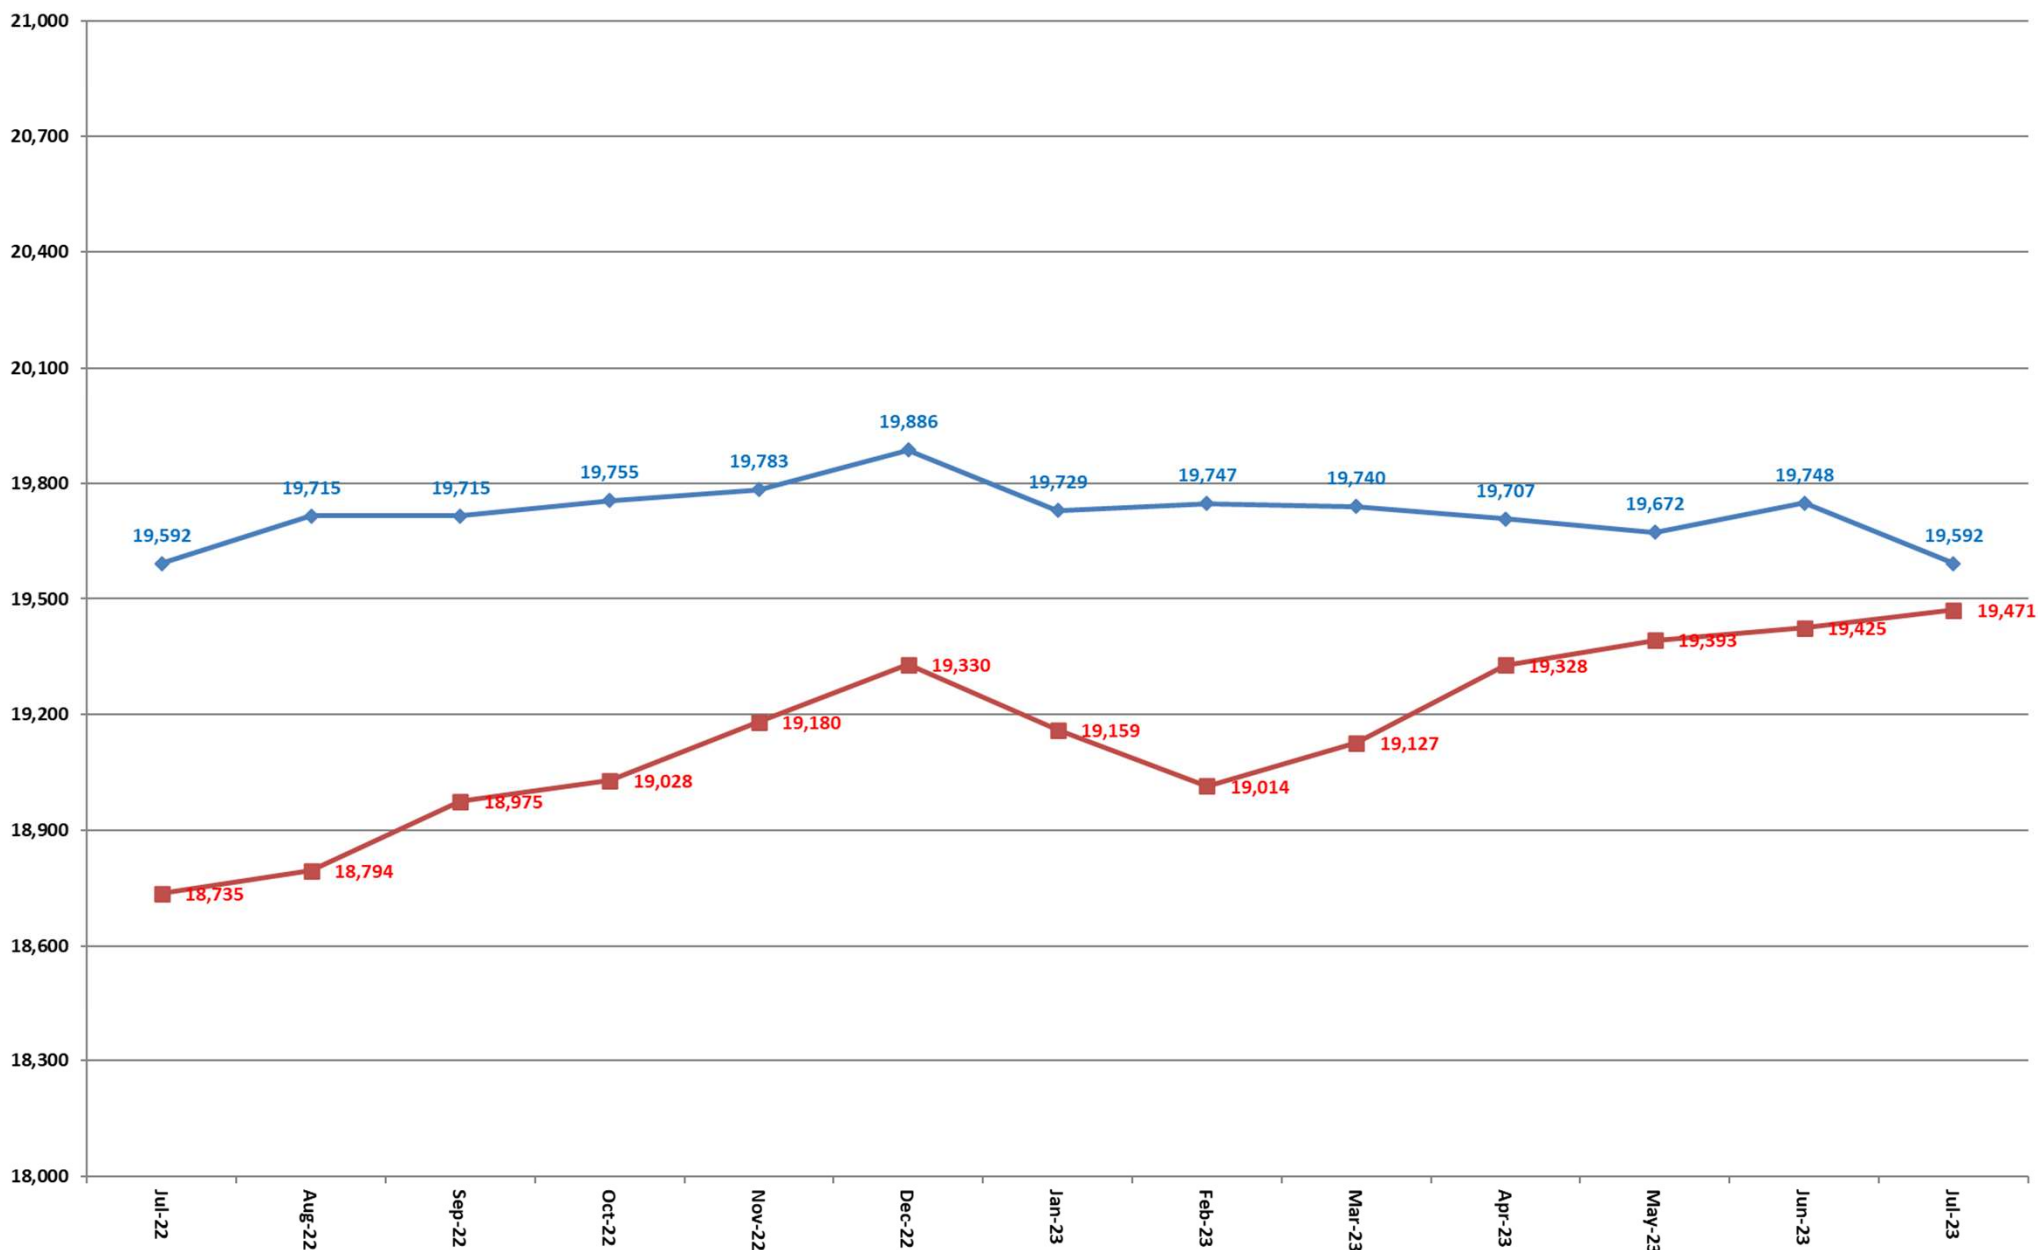

# Inmate Population between July 15, 2023 to July 15, 2023

Grand Total Actual Inmates  
22-24 Consensus Forecast

# Total Institutional Daily Count July 15, 2022 to July 15, 2023

## July 15, 2022 to July 15, 2023