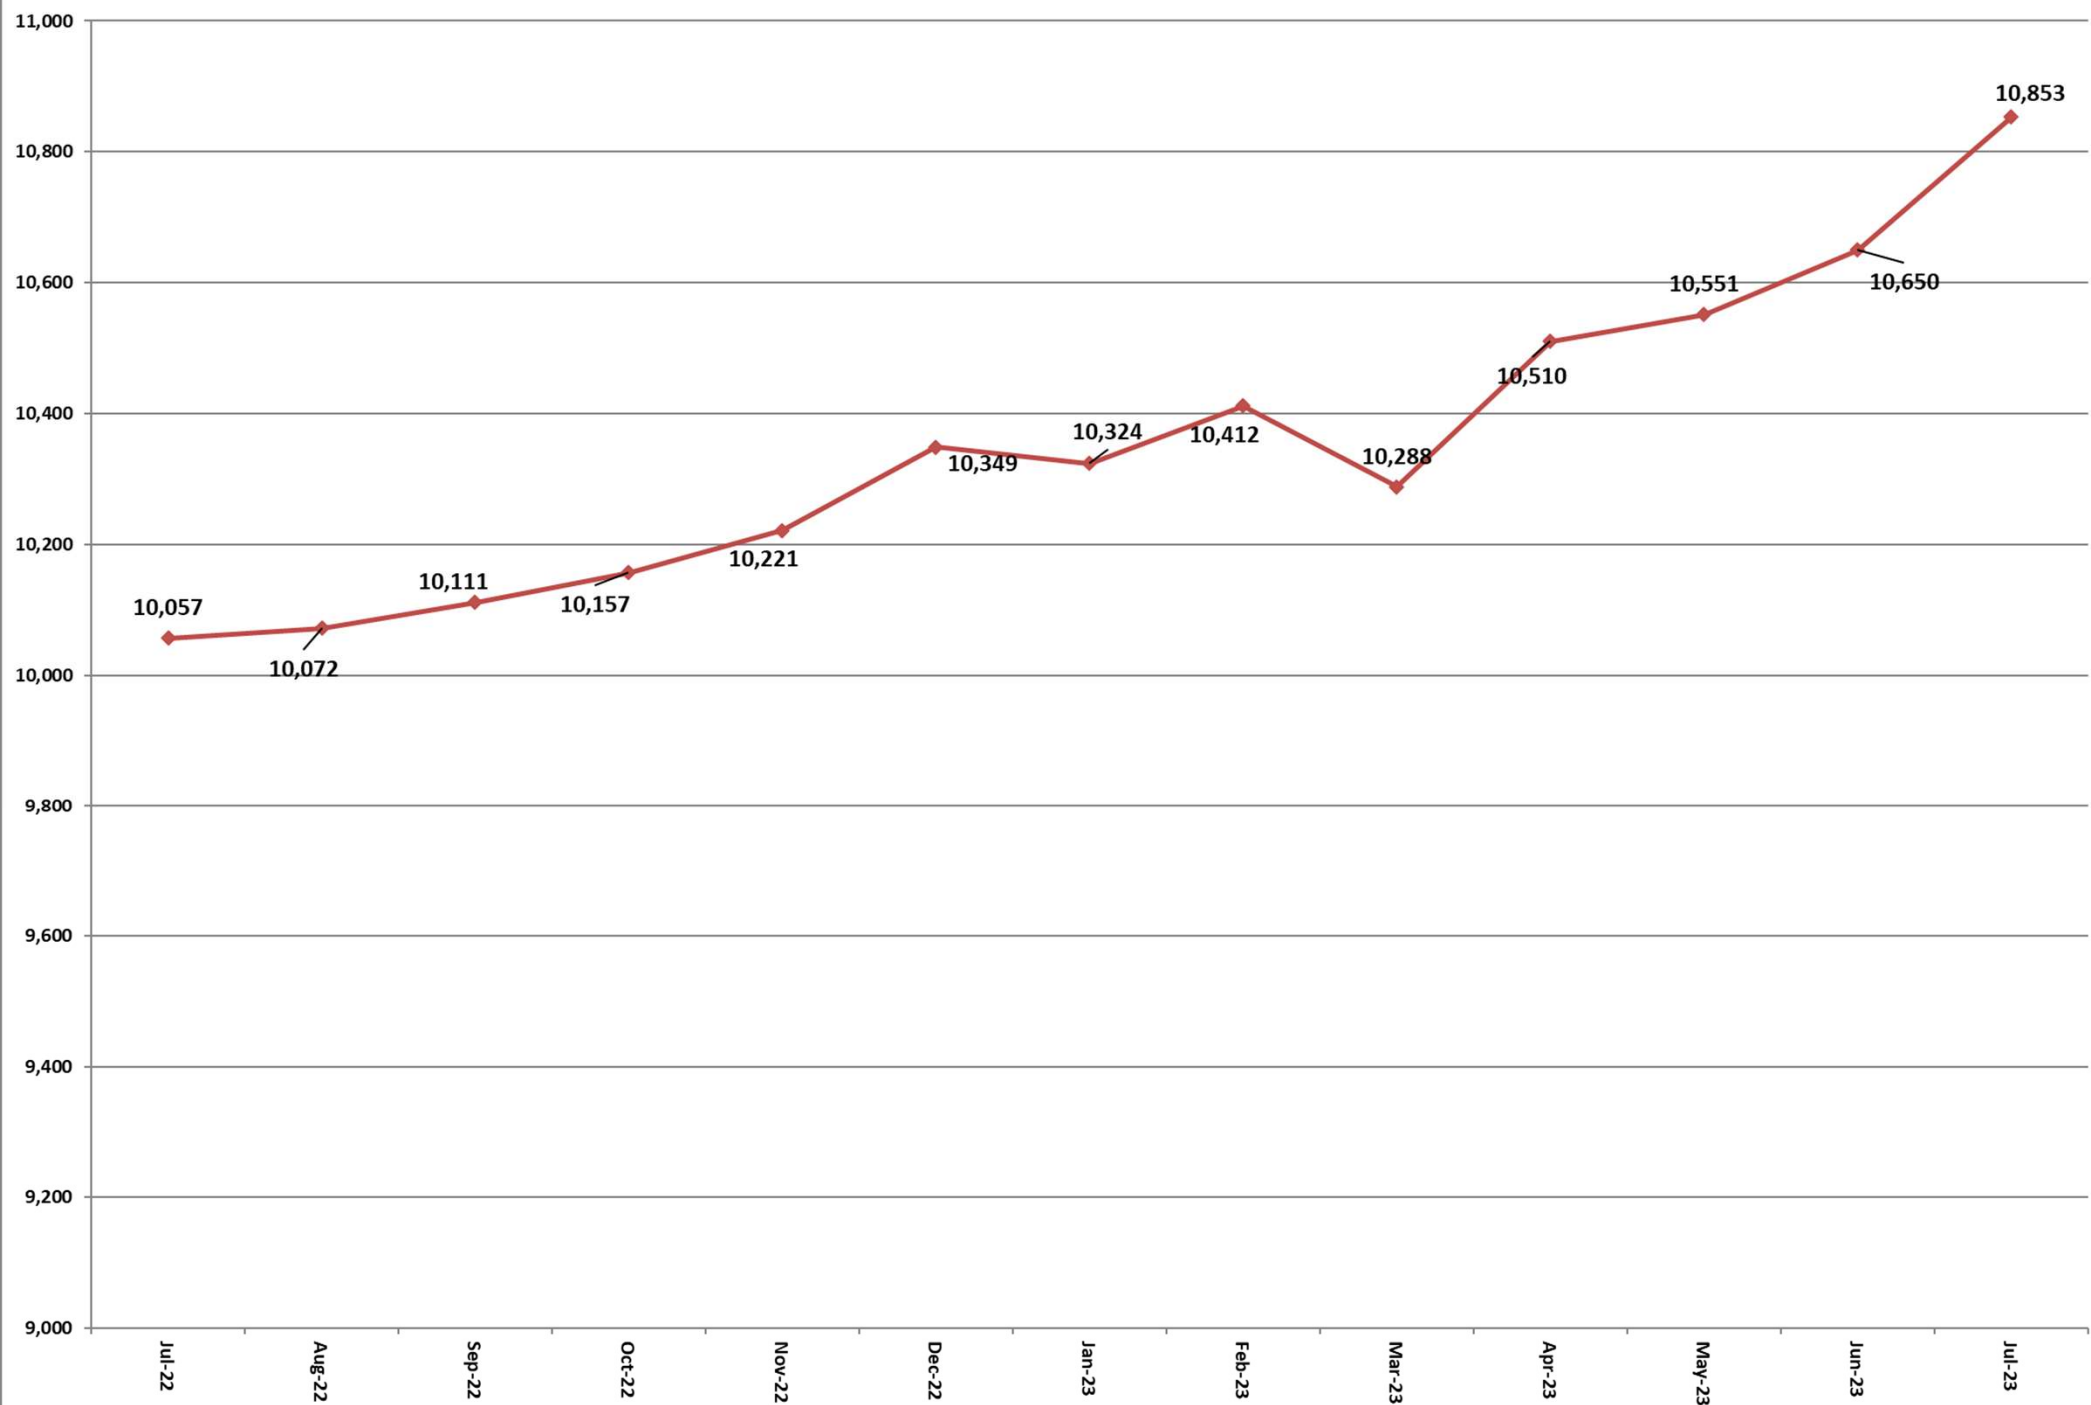

# Inmate Population between July 15, 2023 to July 15, 2023

Grand Total Actual Inmates  
22-24 Consensus Forecast

# Total Institutional Daily Count July 15, 2022 to July 15, 2023

## July 15, 2022 to July 15, 2023