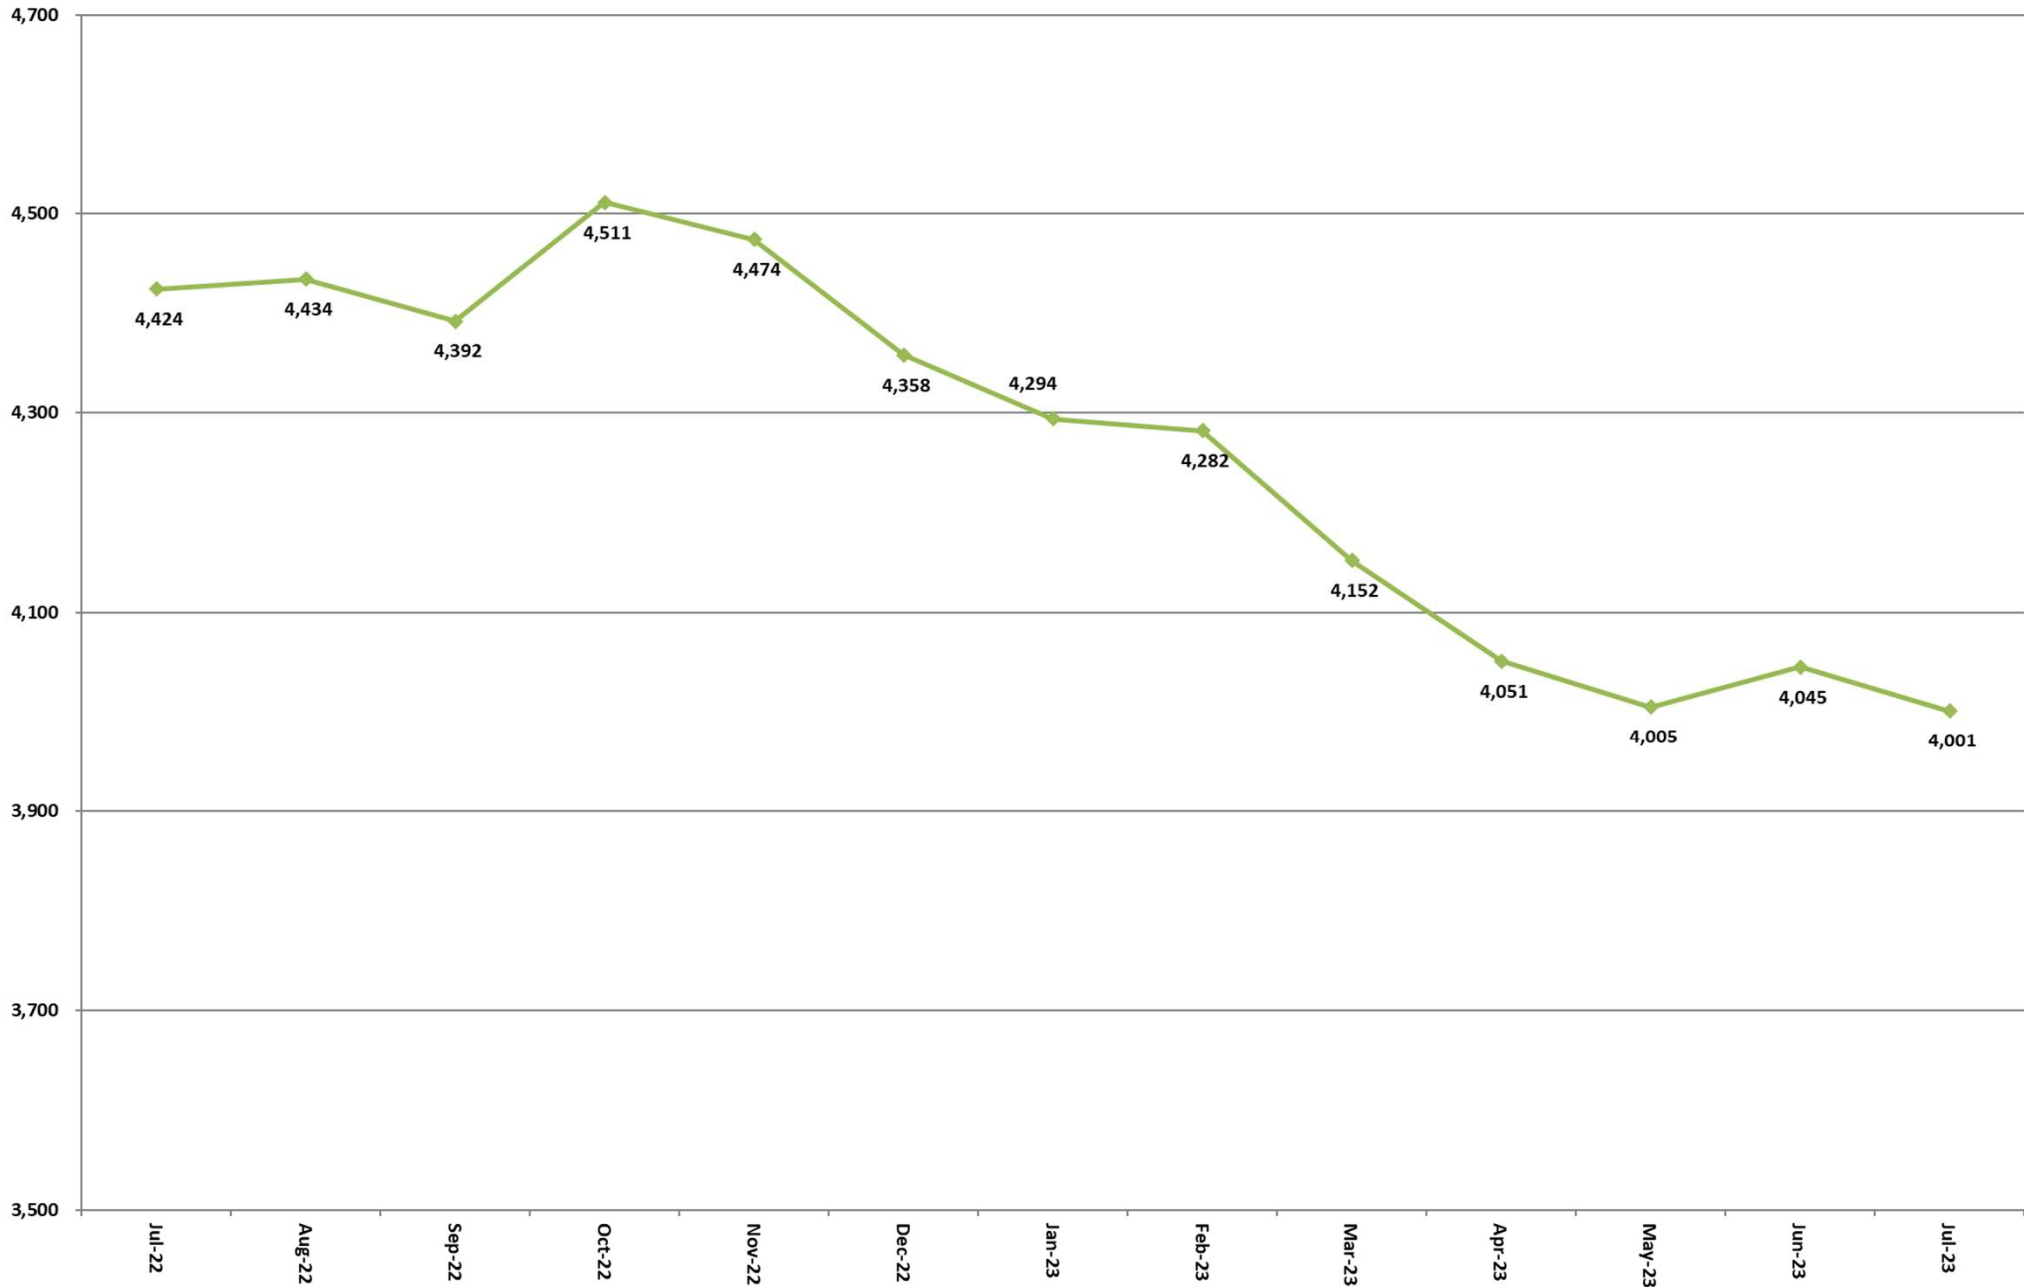

Class D Program July 15, 2022 to July 15, 2023