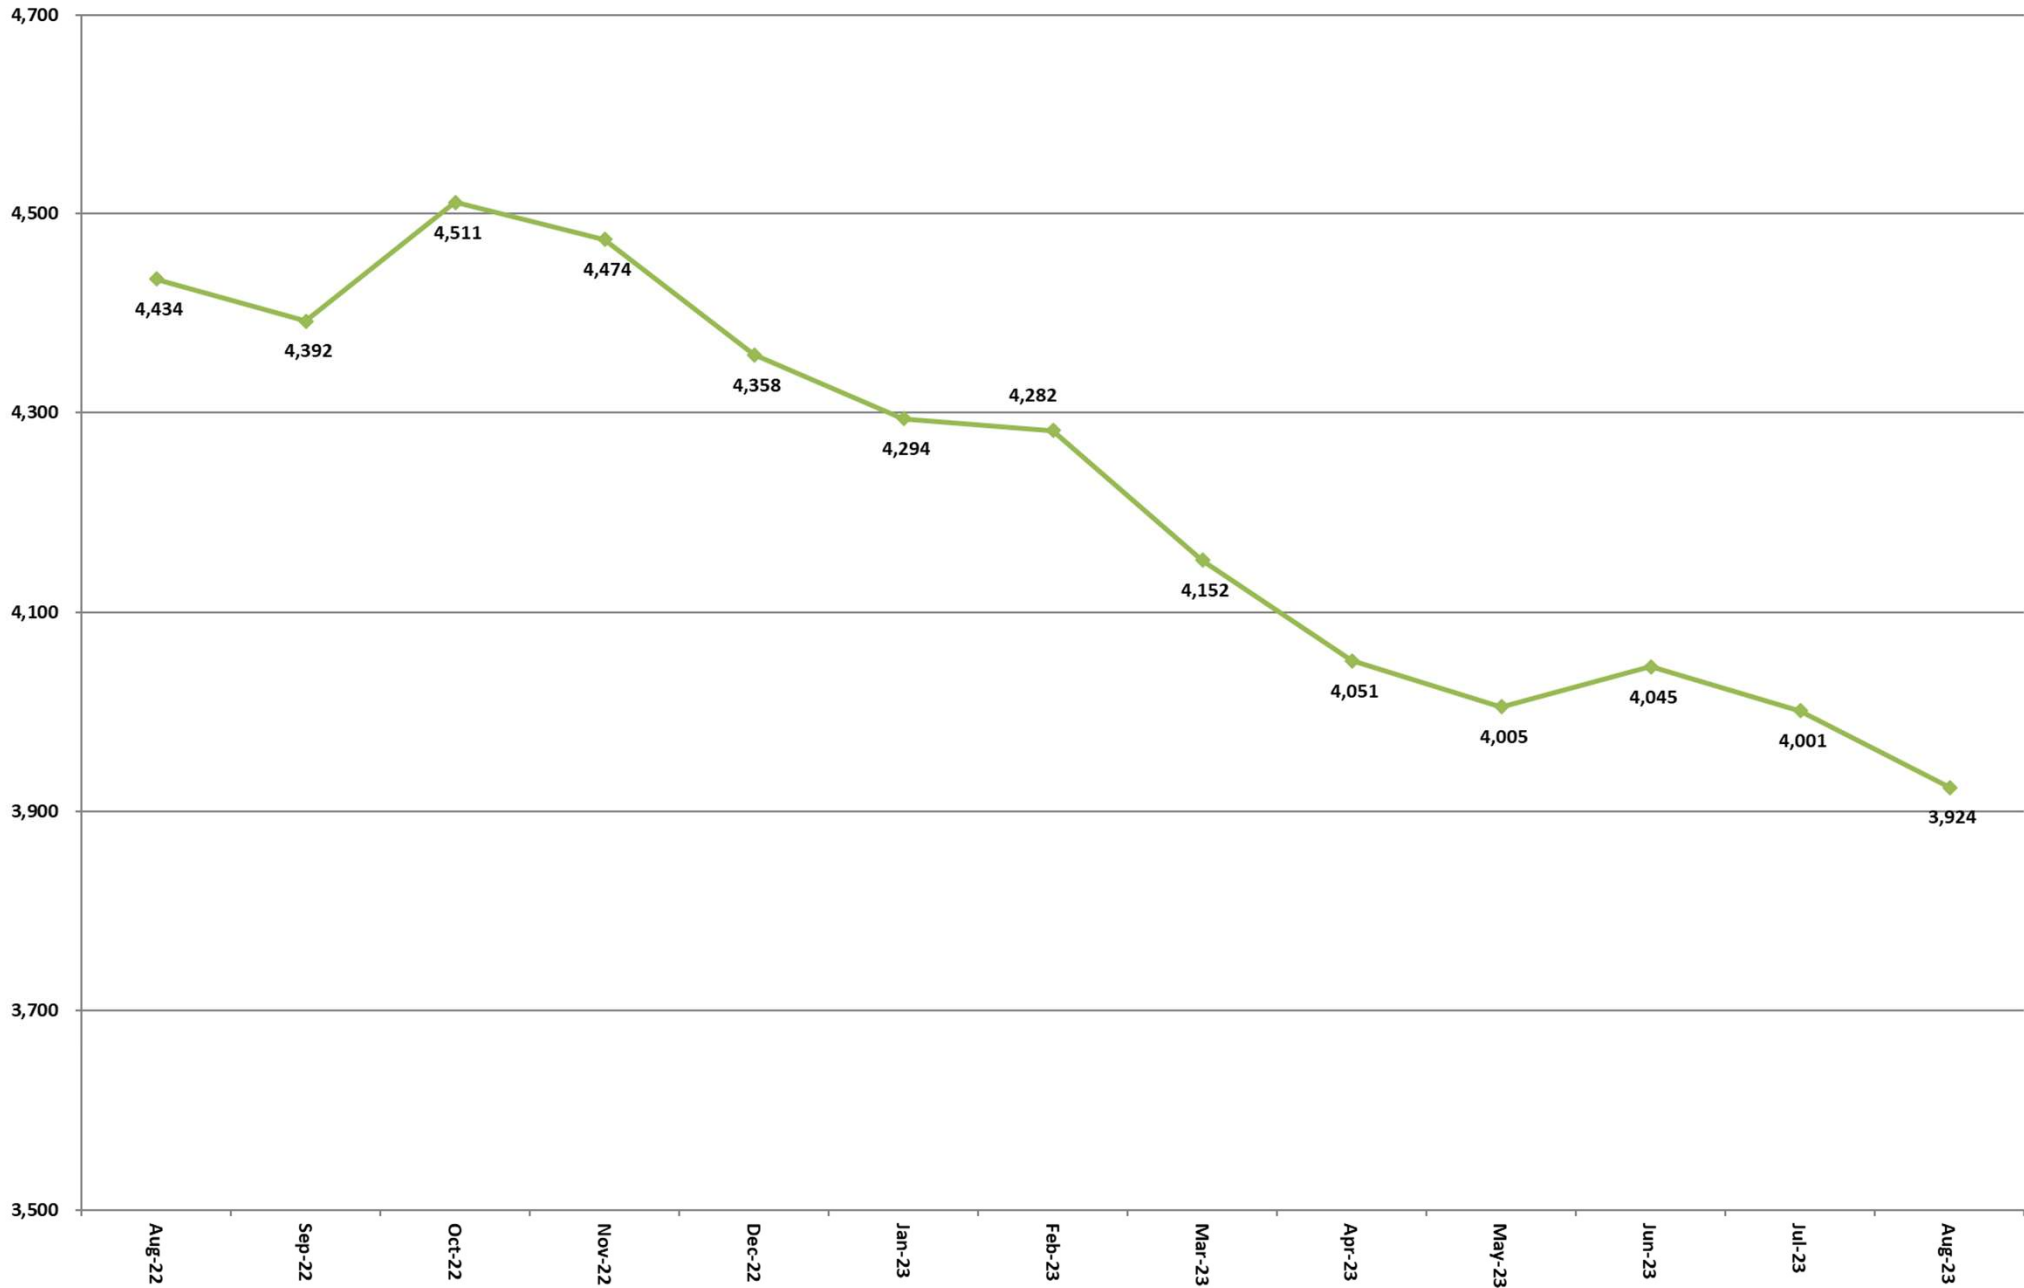

Class D Program

August 15, 2022 to August 15, 2023