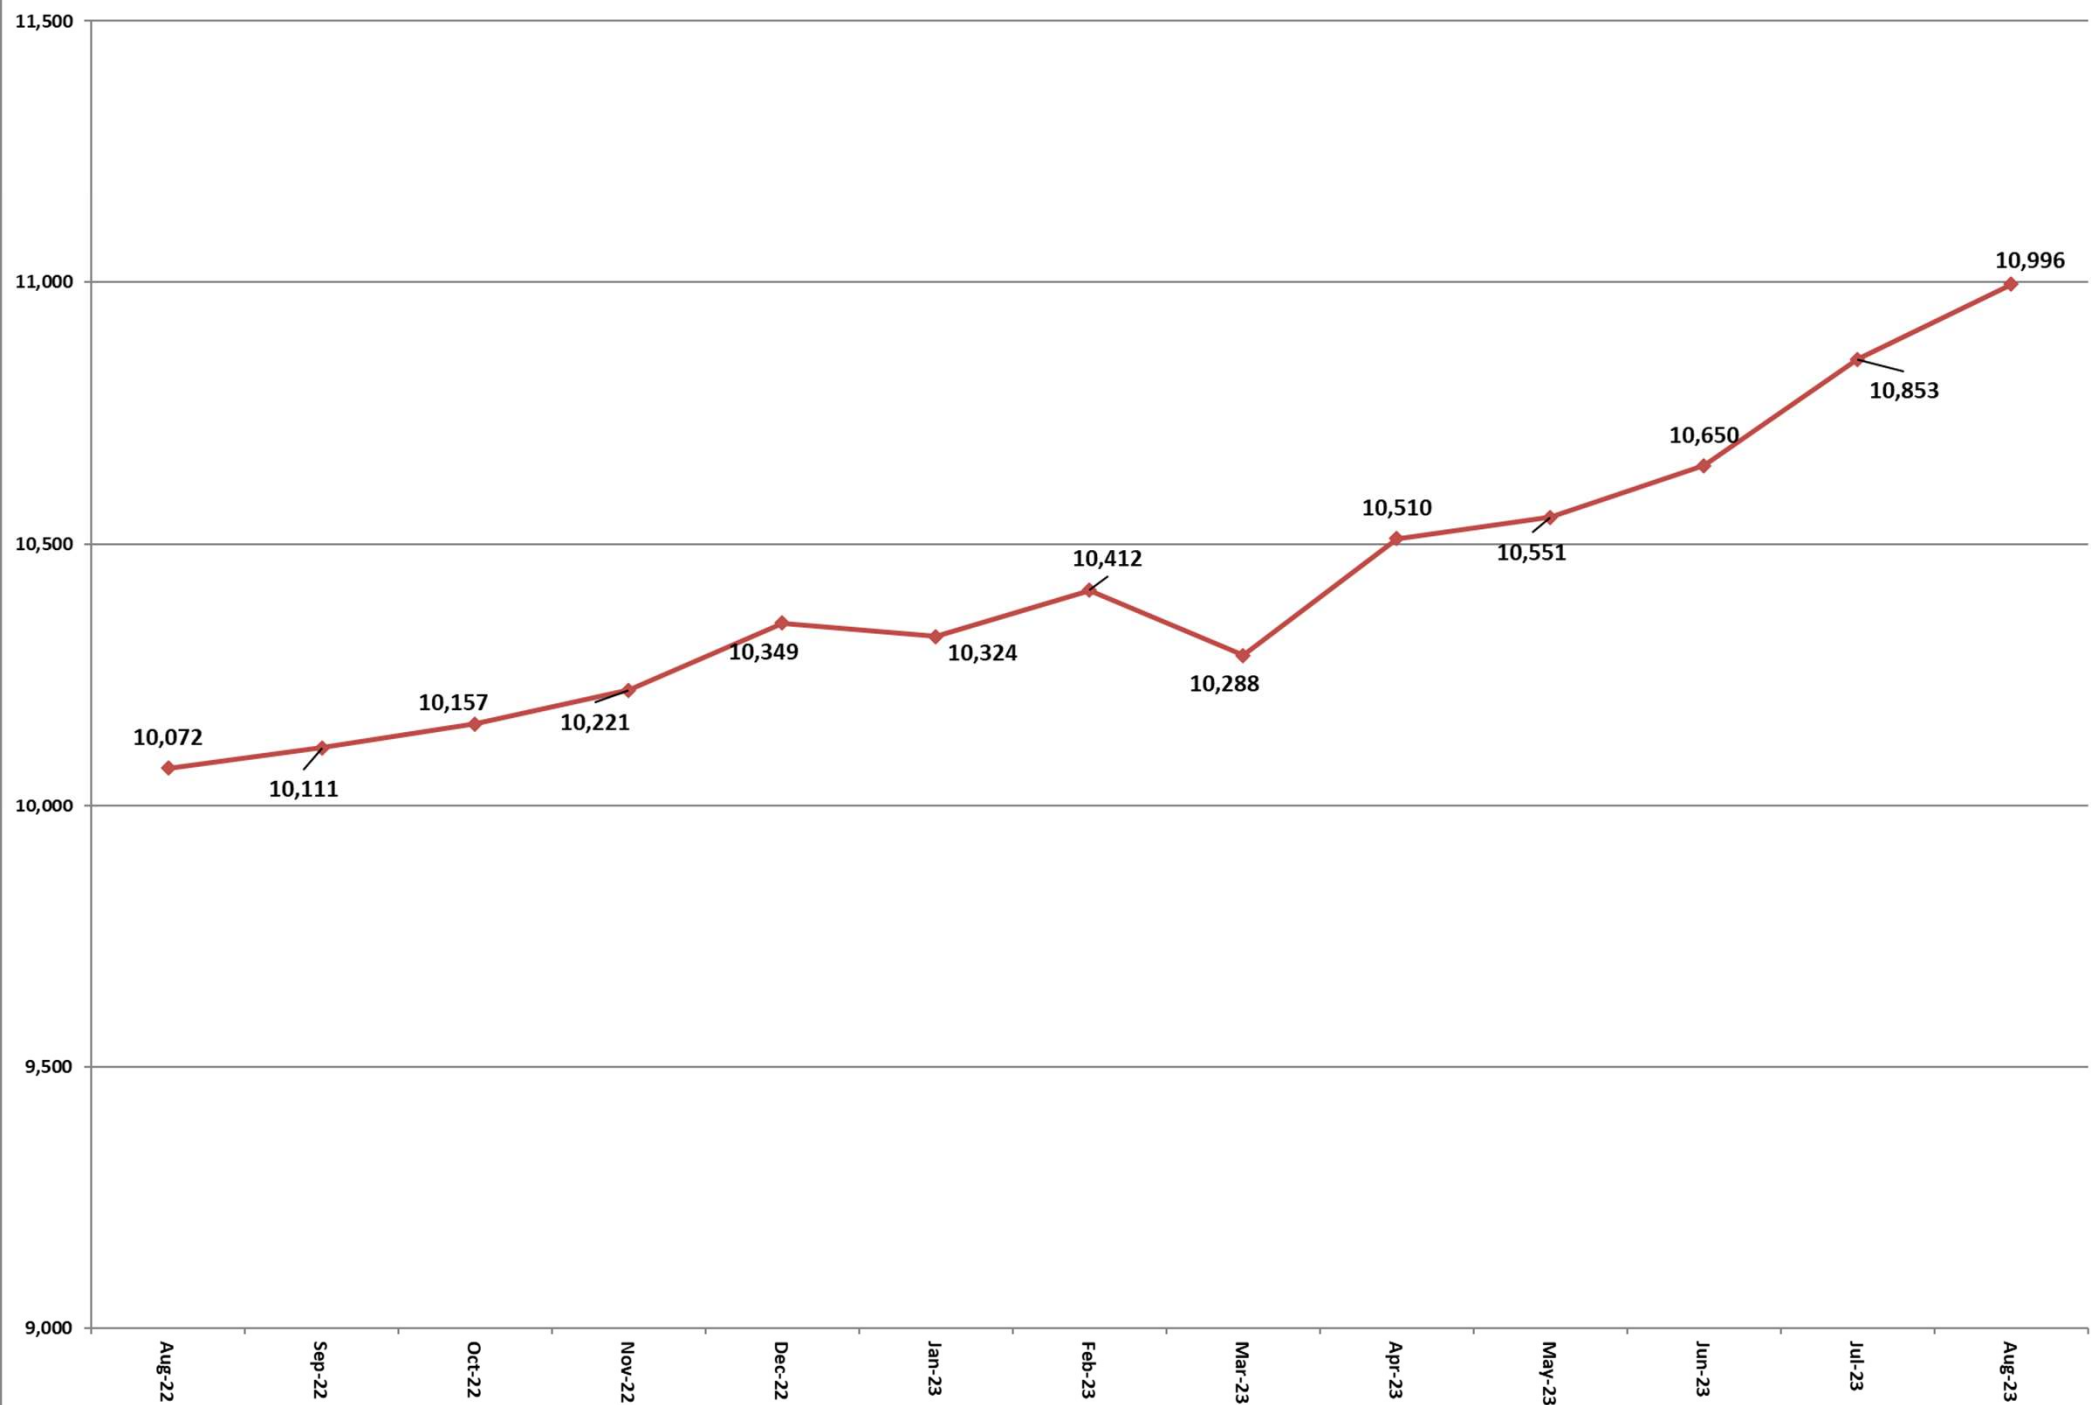

# Inmate Population between August 15, 2023 to August 15, 2023

Grand Total Actual Inmates  
22-24 Consensus Forecast

# Total Institutional Daily Count August 15, 2022 to August 15, 2023