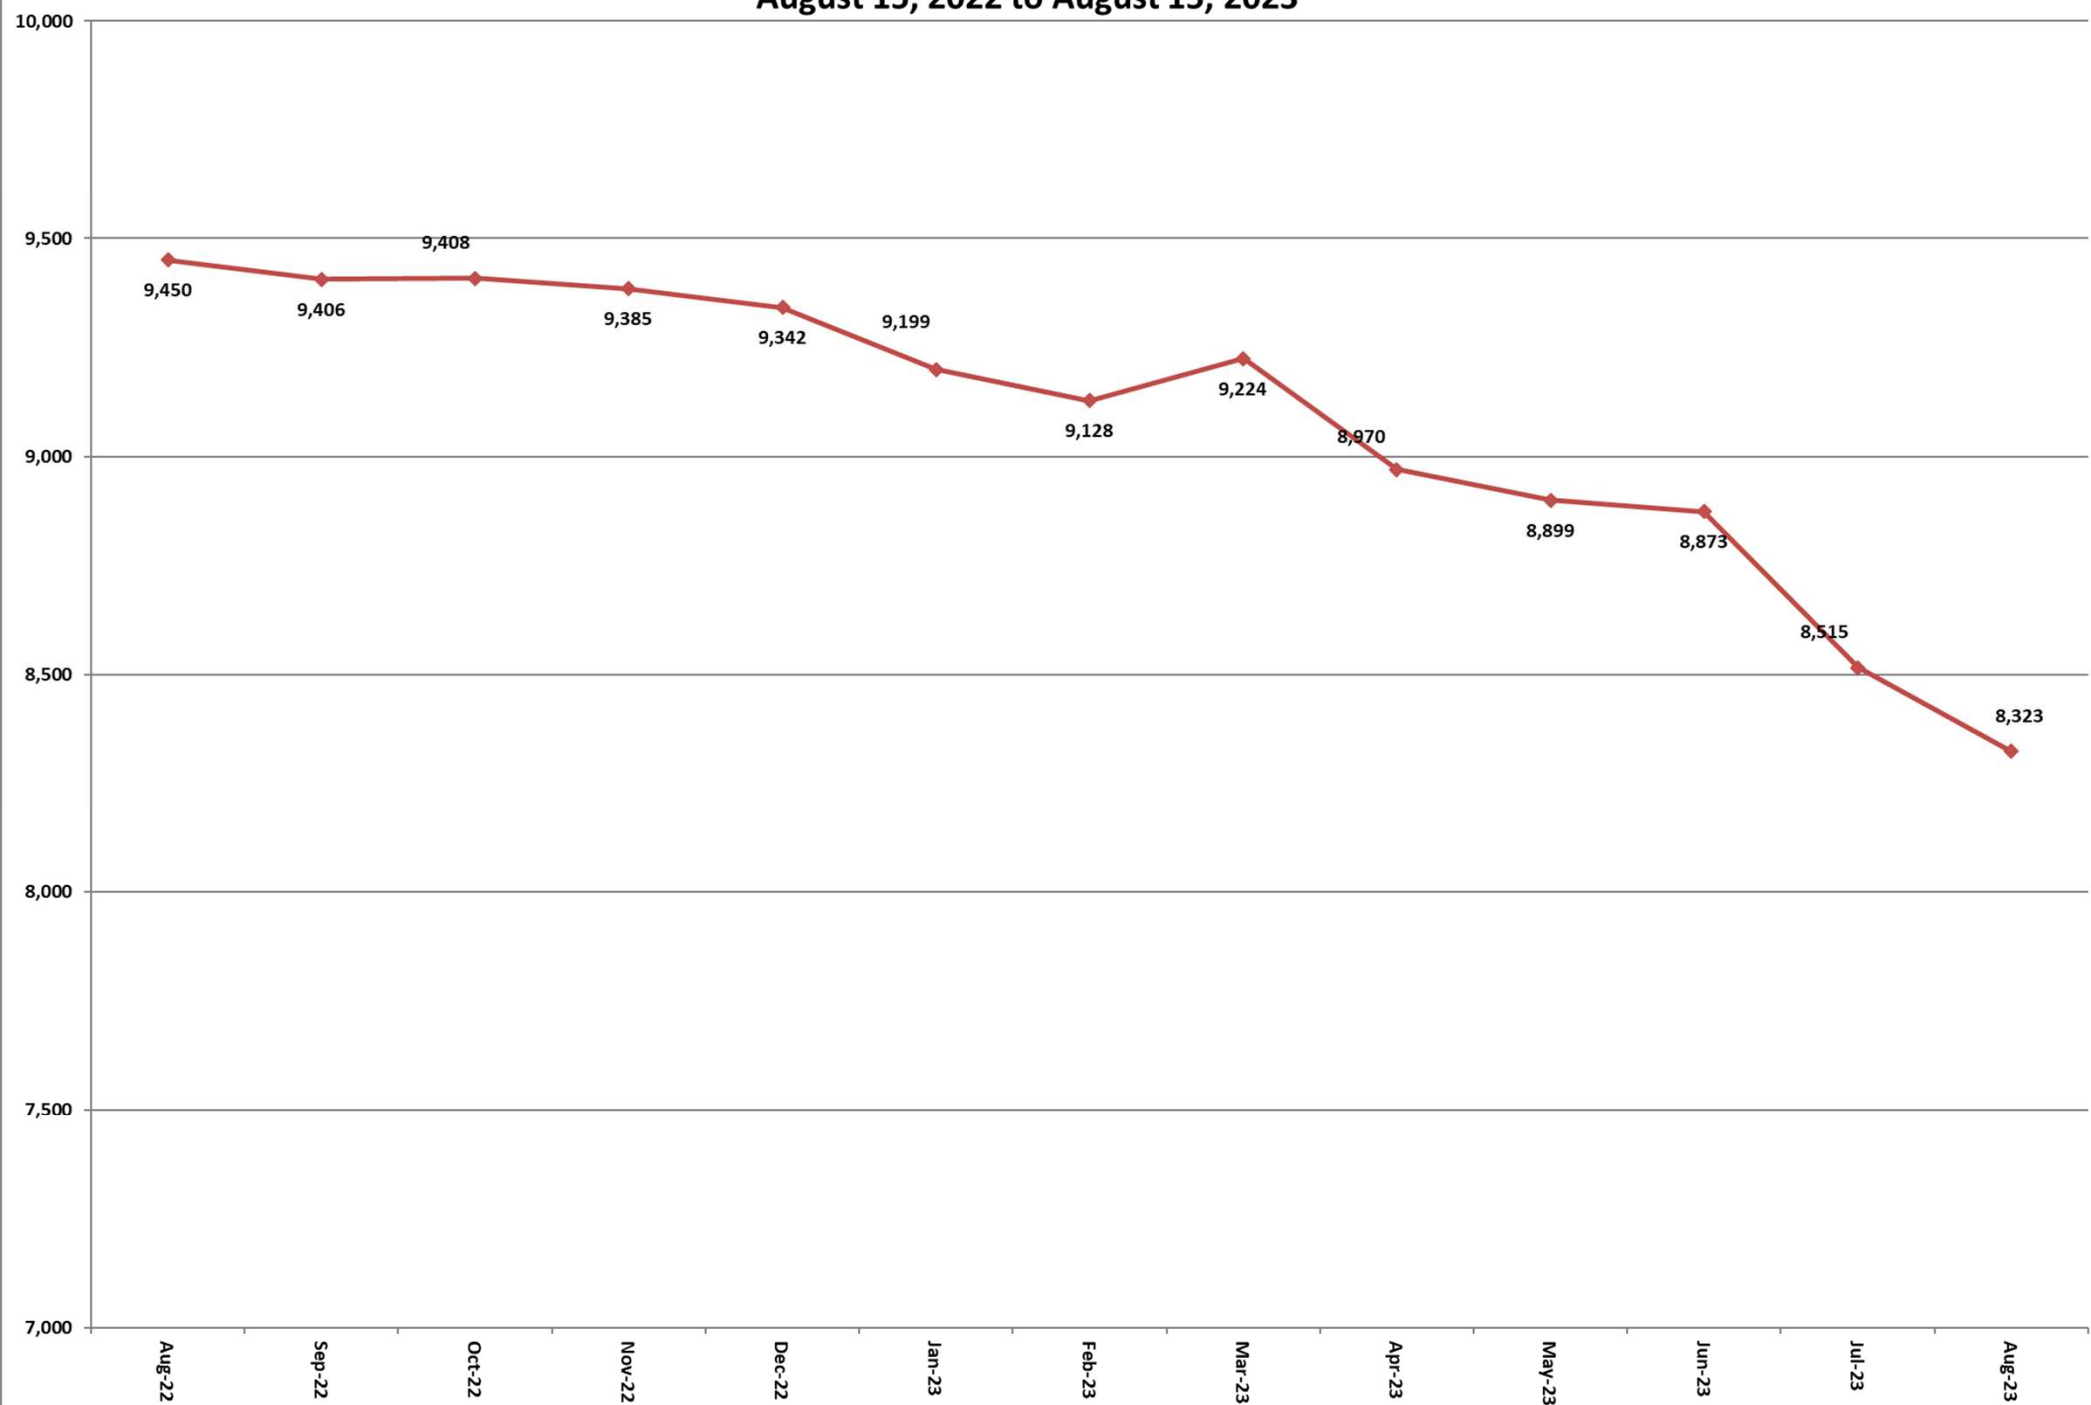

State Inmates In Jail

August 15, 2022 to August 15, 2023