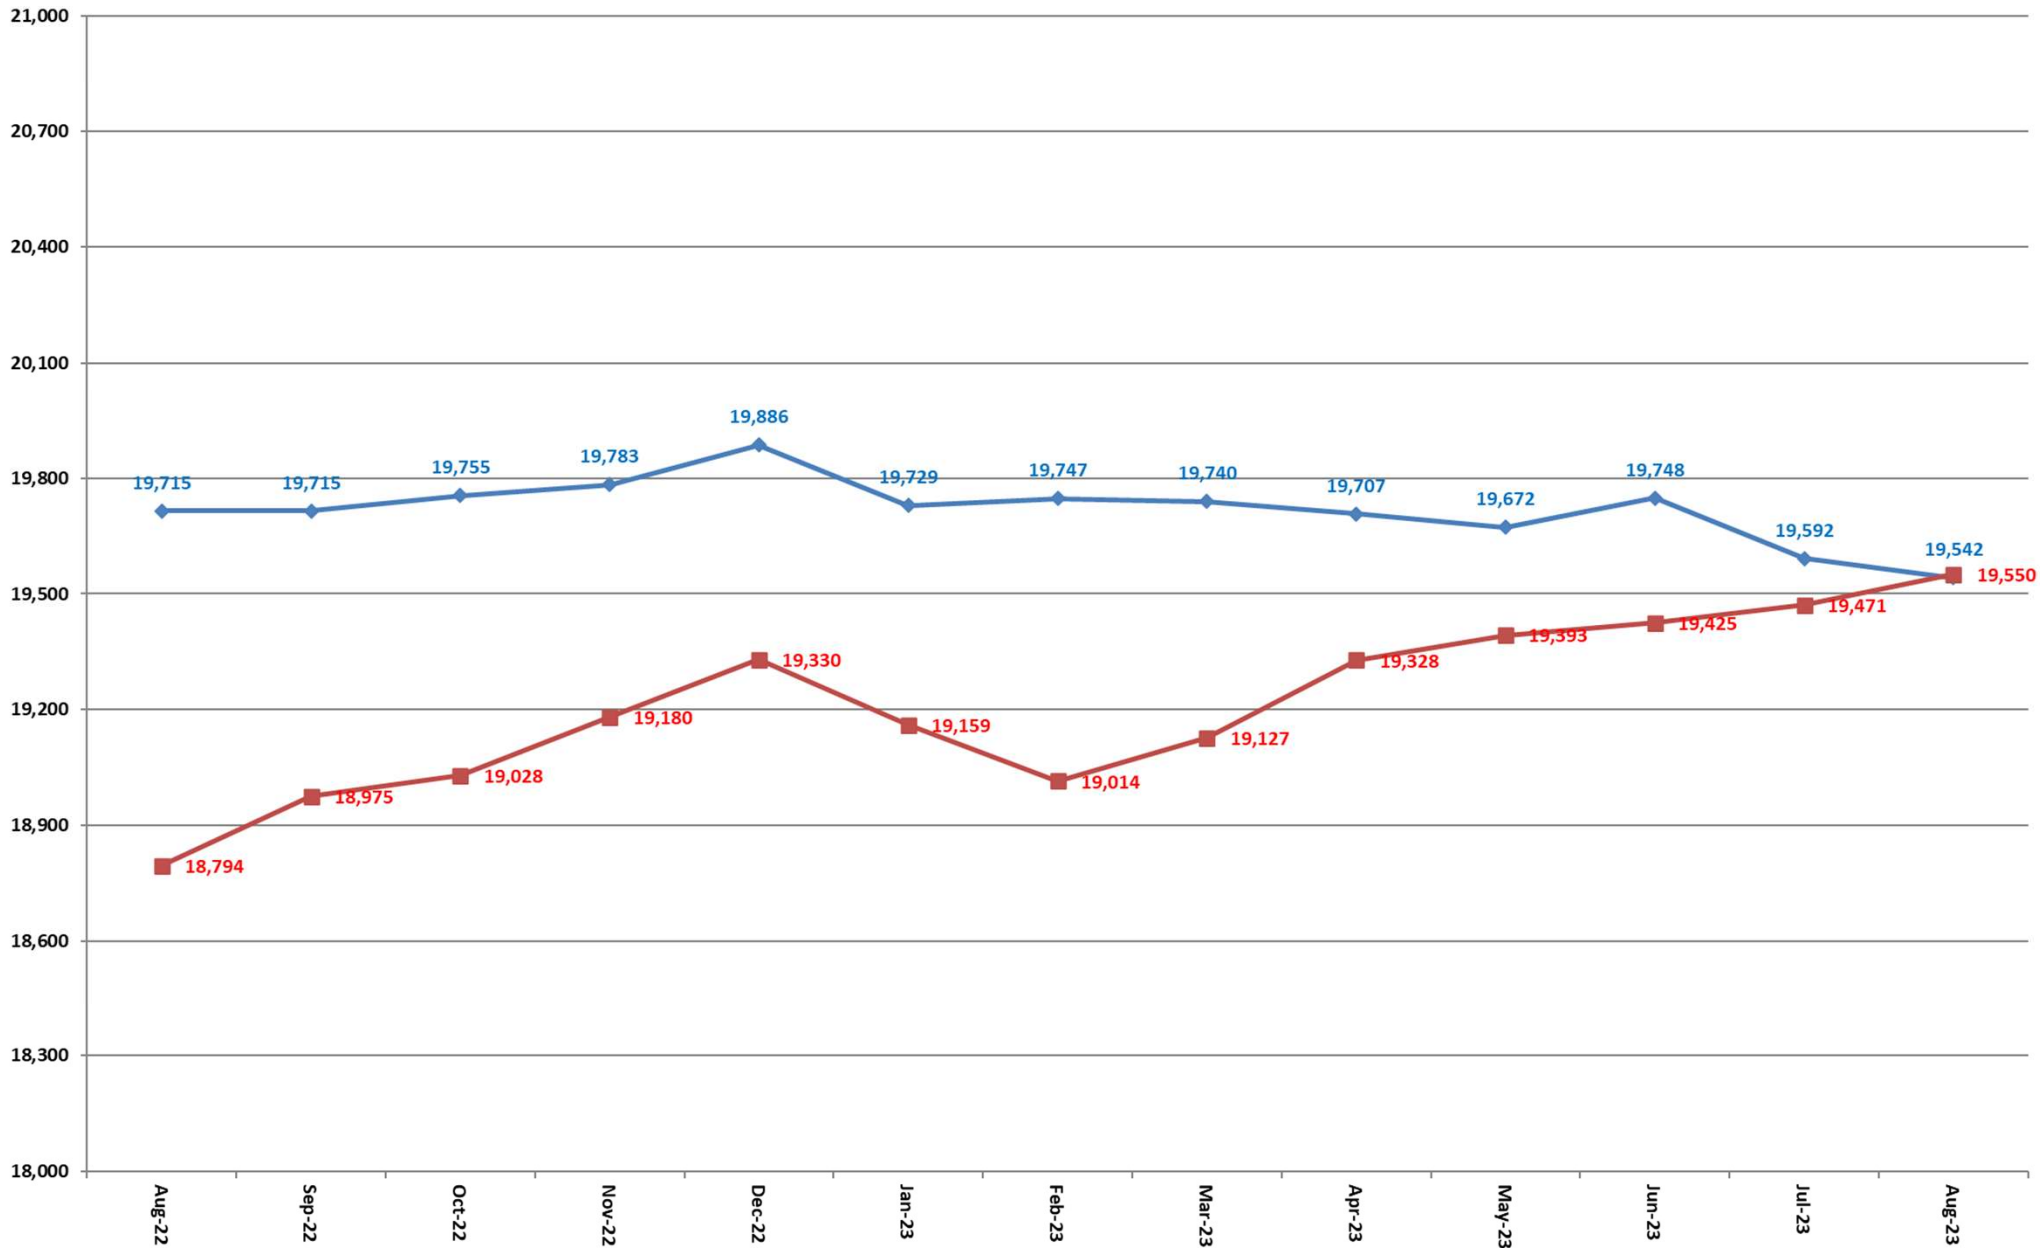

# Inmate Population between August 15, 2023 to August 15, 2023

Grand Total Actual Inmates  
22-24 Consensus Forecast

# Total Institutional Daily Count August 15, 2022 to August 15, 2023