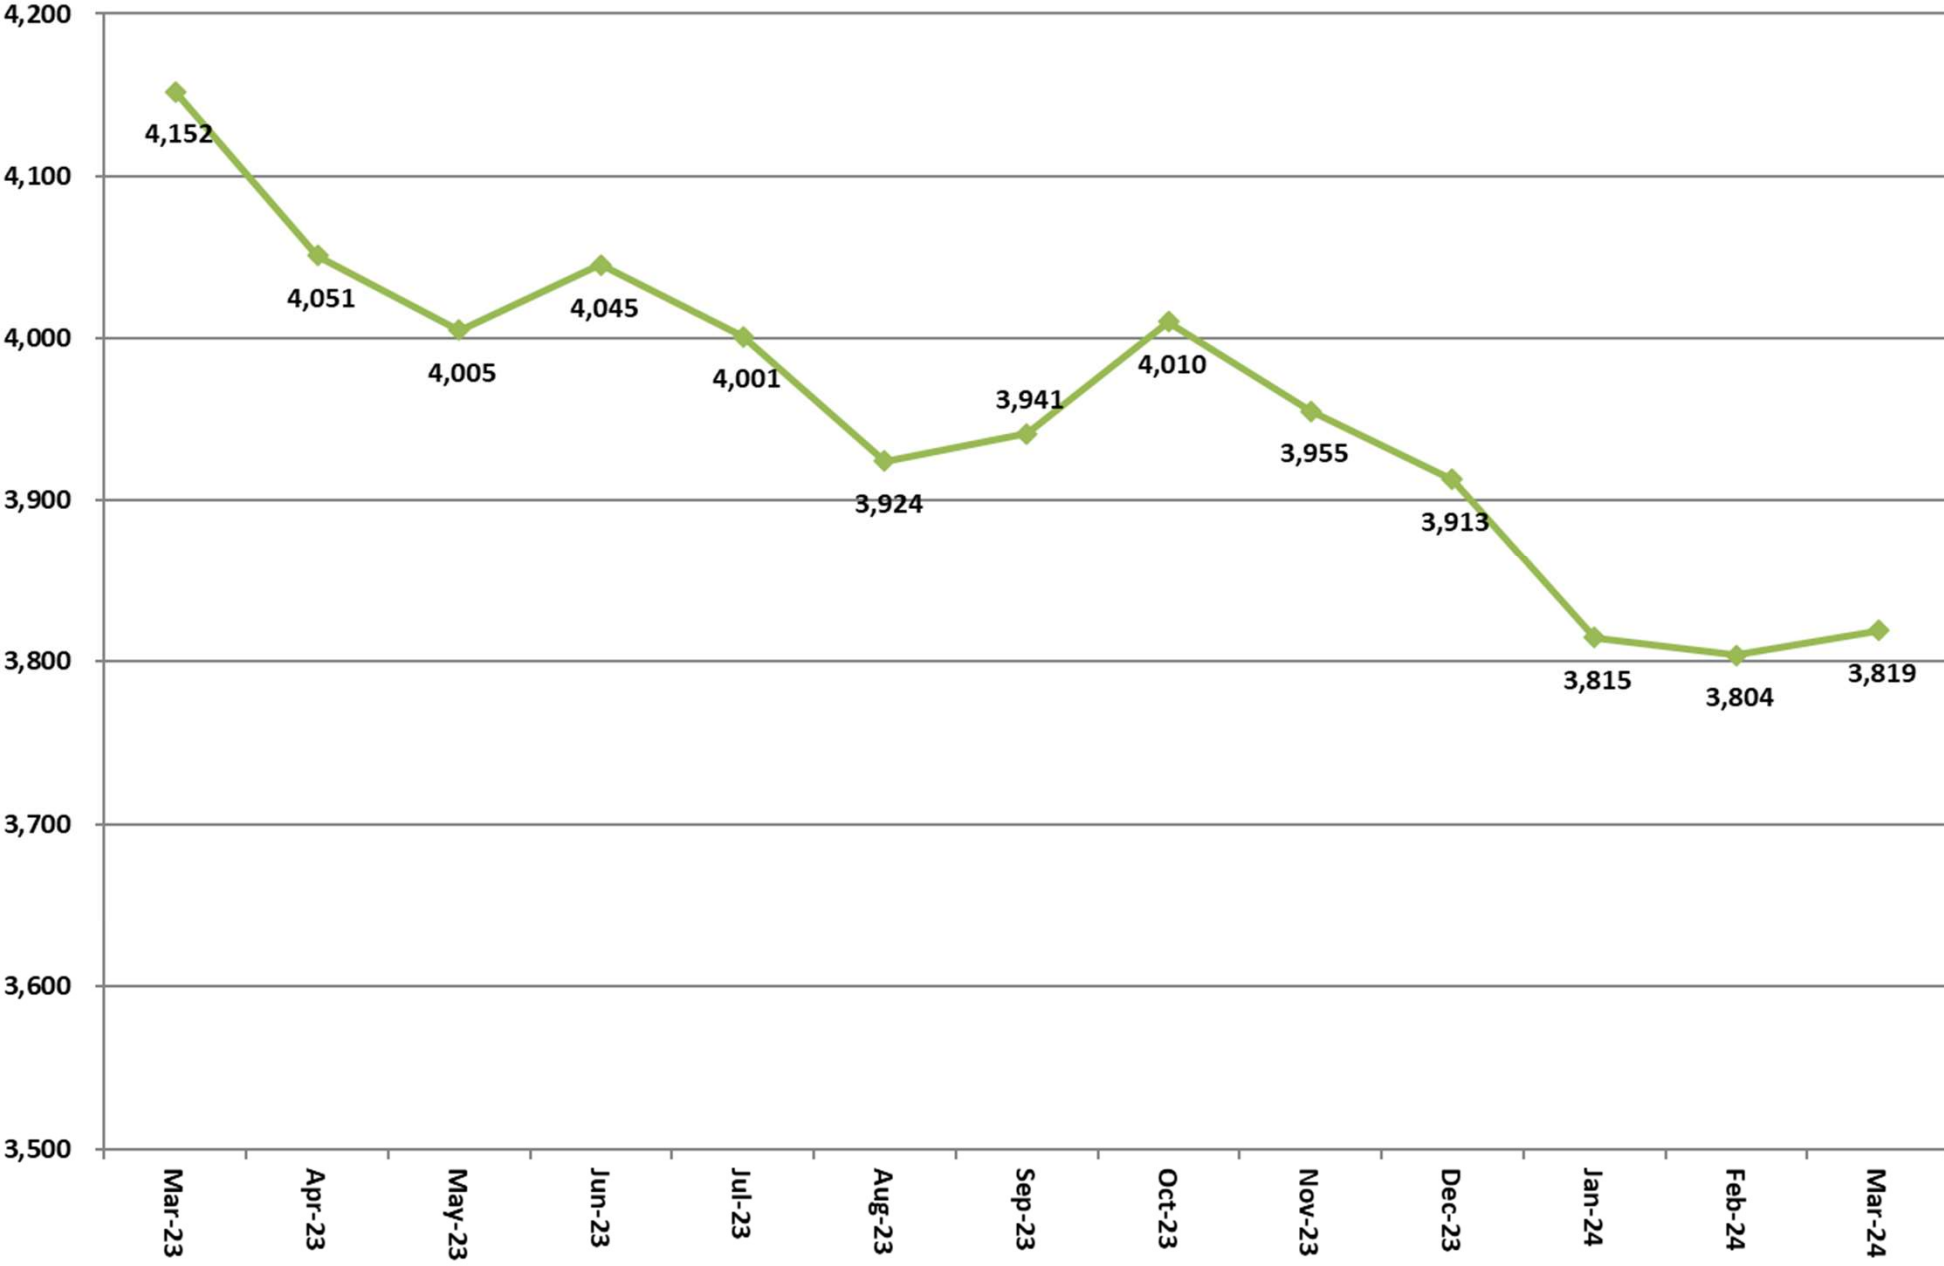

Inmate Population between March 15, 2023 to March 15, 2024

- ◆ Grand Total Actual Inmates
- 22-24 Consensus Forecast
- ▲ 24-26 Consensus Forecast

Total Institutional Daily Count March 15, 2023 to March 15, 2024

State Inmates In Jail

March 15, 2023 to March 15, 2024

Class D Program

March 15, 2023 to March 15, 2024

Controlled Intake

March 15, 2023 to March 15, 2024