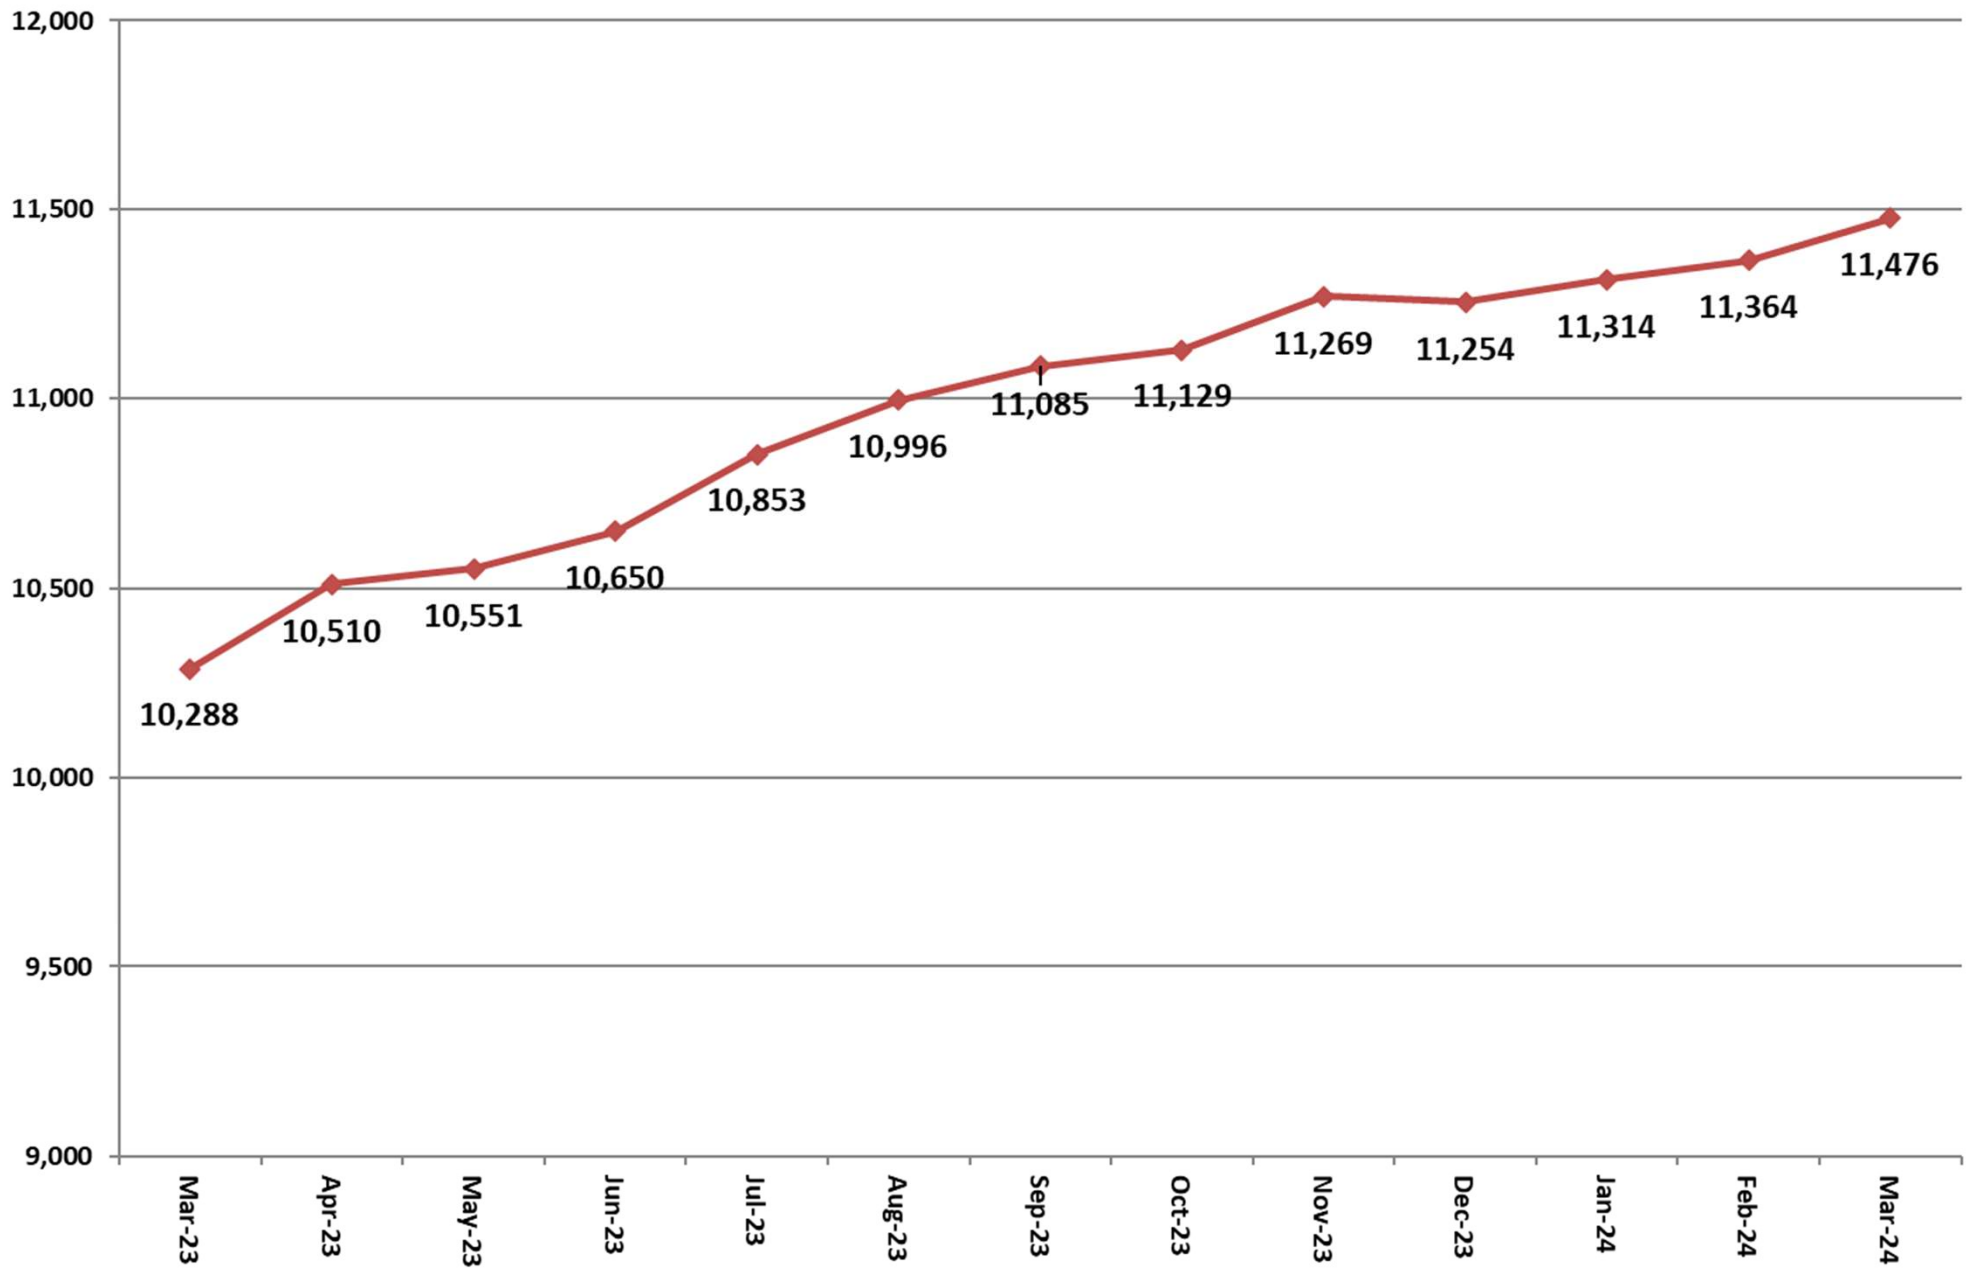

Inmate Population between March 15, 2023 to March 15, 2024

- ◆ Grand Total Actual Inmates
- 22-24 Consensus Forecast
- ▲ 24-26 Consensus Forecast

Total Institutional Daily Count March 15, 2023 to March 15, 2024

State Inmates In Jail

March 15, 2023 to March 15, 2024

Class D Program

March 15, 2023 to March 15, 2024

Controlled Intake

March 15, 2023 to March 15, 2024