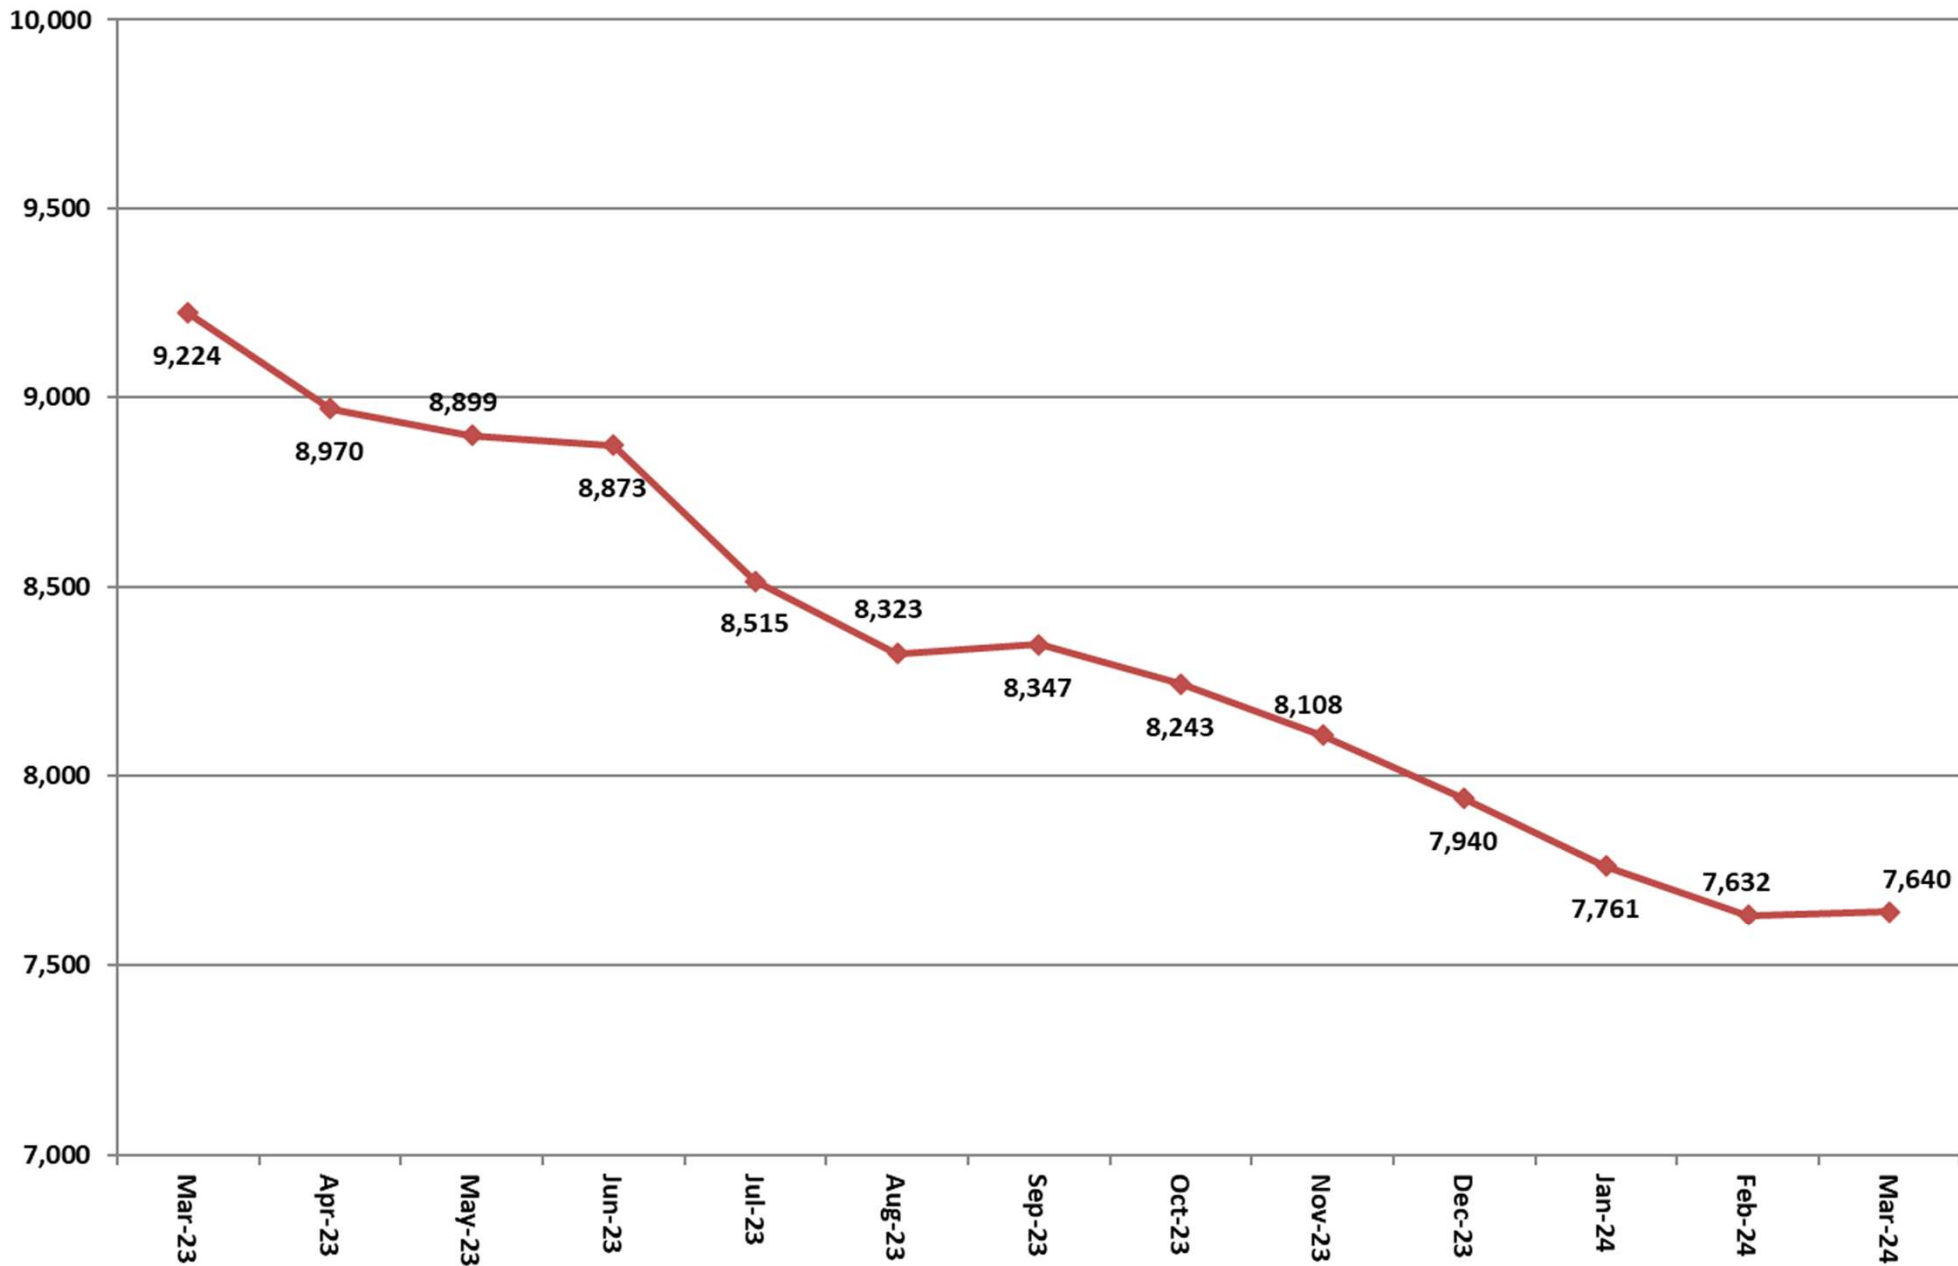

Inmate Population between March 15, 2023 to March 15, 2024

- ◆ Grand Total Actual Inmates
- 22-24 Consensus Forecast
- ▲ 24-26 Consensus Forecast

Total Institutional Daily Count March 15, 2023 to March 15, 2024

State Inmates In Jail

March 15, 2023 to March 15, 2024

Class D Program

March 15, 2023 to March 15, 2024

Controlled Intake

March 15, 2023 to March 15, 2024