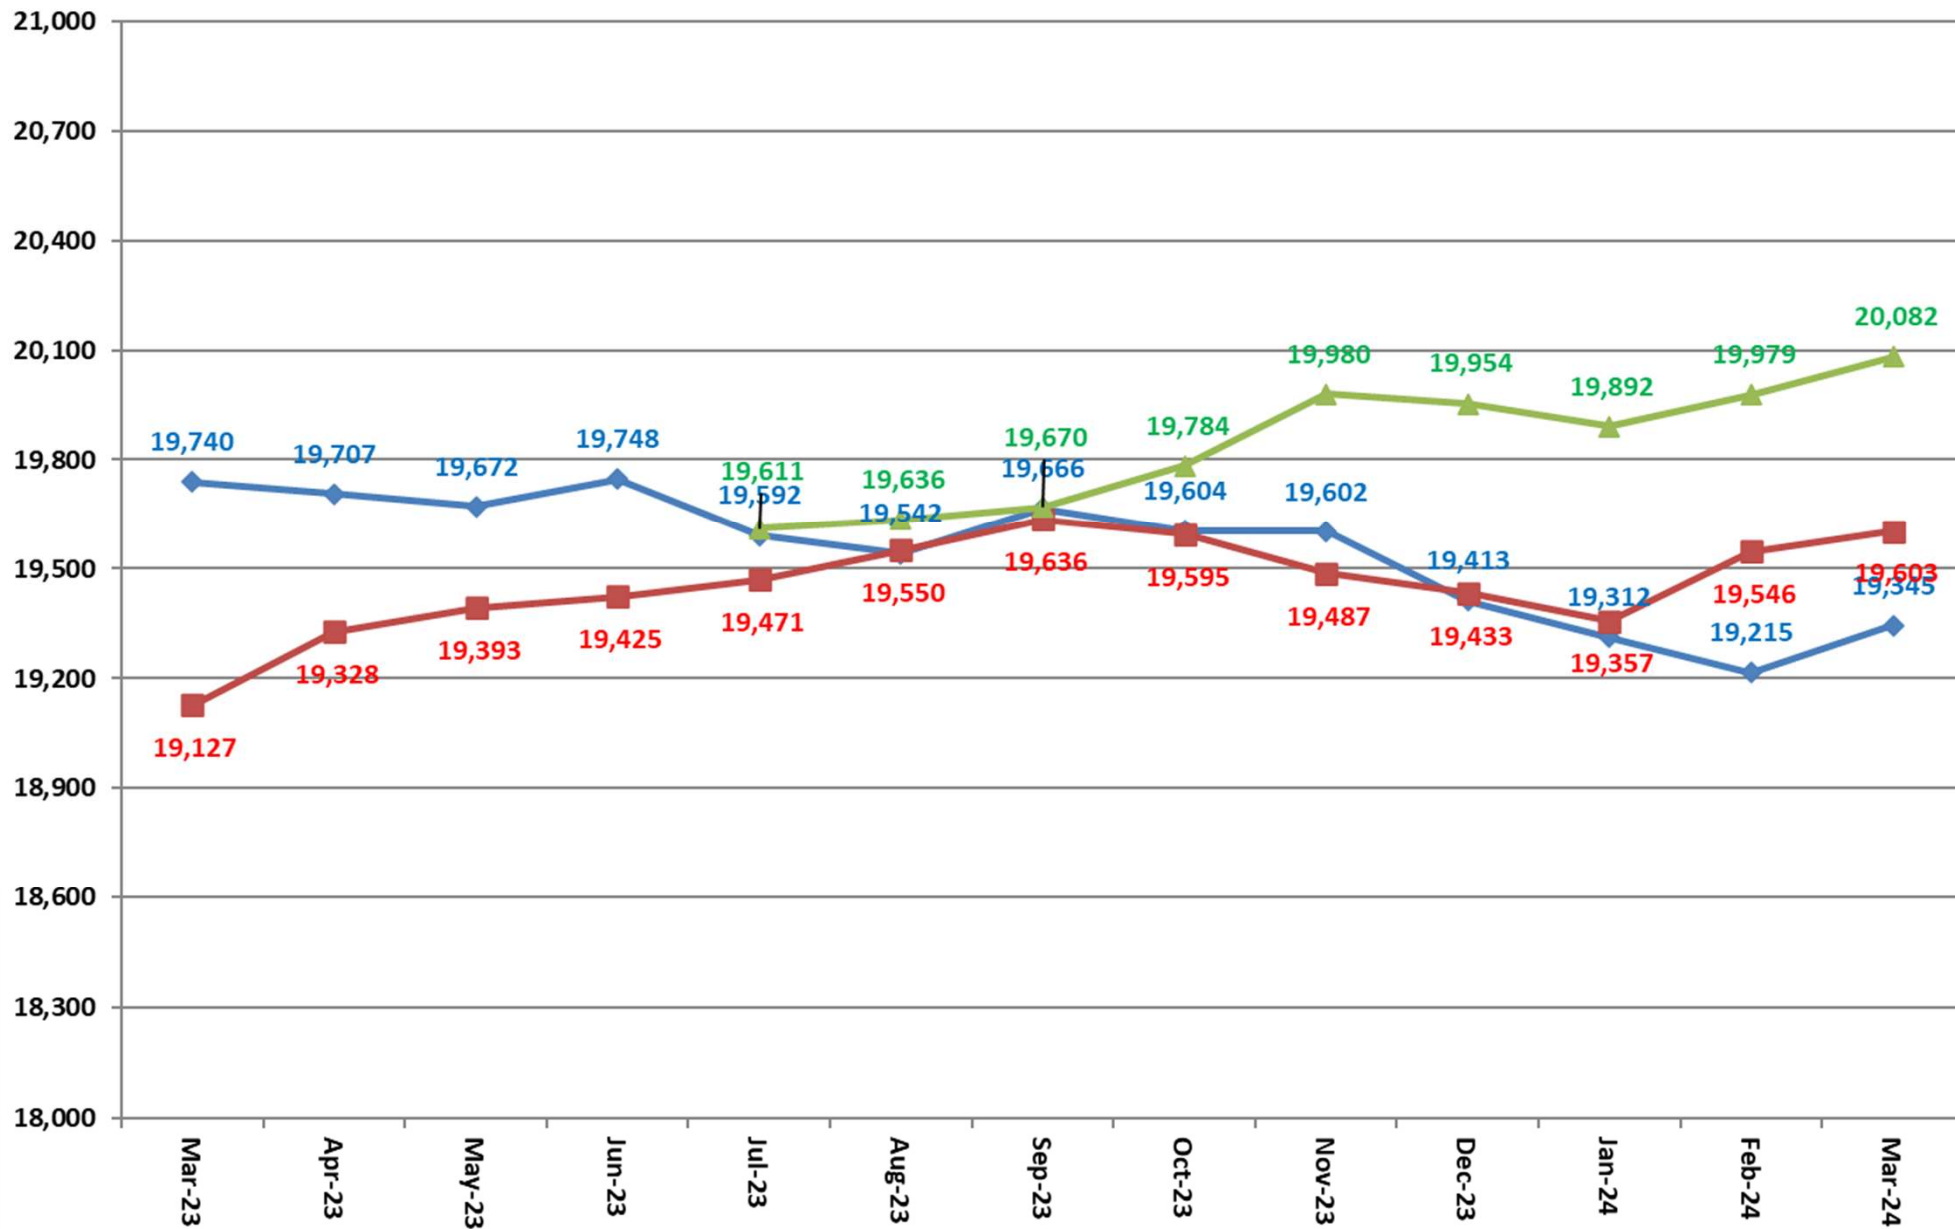

Inmate Population between March 15, 2023 to March 15, 2024

- ◆ Grand Total Actual Inmates
- 22-24 Consensus Forecast
- ▲ 24-26 Consensus Forecast

Total Institutional Daily Count March 15, 2023 to March 15, 2024

State Inmates In Jail

March 15, 2023 to March 15, 2024

Class D Program

March 15, 2023 to March 15, 2024

Controlled Intake

March 15, 2023 to March 15, 2024