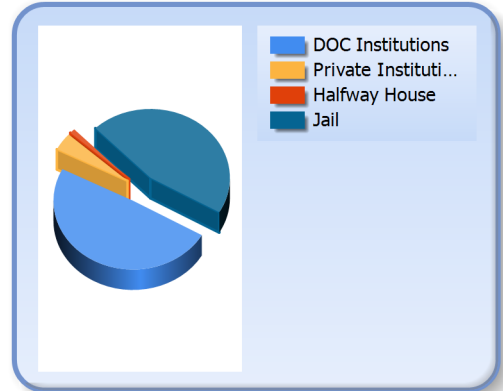

## April 15, 2023

DEPARTMENT OF  
CORRECTIONS

*Information  
Technology*

Facility		
DOC Institutions	9705	49 %
Private Institutions	815	4 %
Halfway Houses	218	1 %
Jails	8963	45 %
<b>Total</b>	<b>19701</b>	